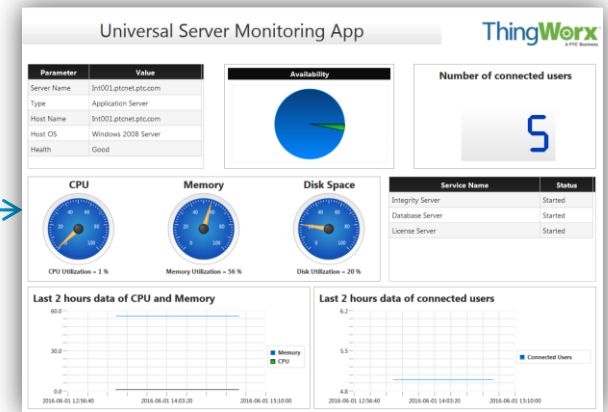

EXAMPLE 2

TIME REPORTING

REVENUE RECOGNITION

ThingWorx INTEGRATED DASHBOARD