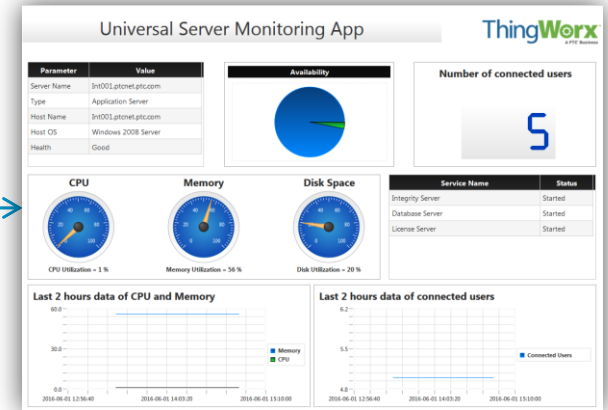

EXAMPLE 1

FINANCE

ORDER FULFILMENT

ThingWorx INTEGRATED DASHBOARD