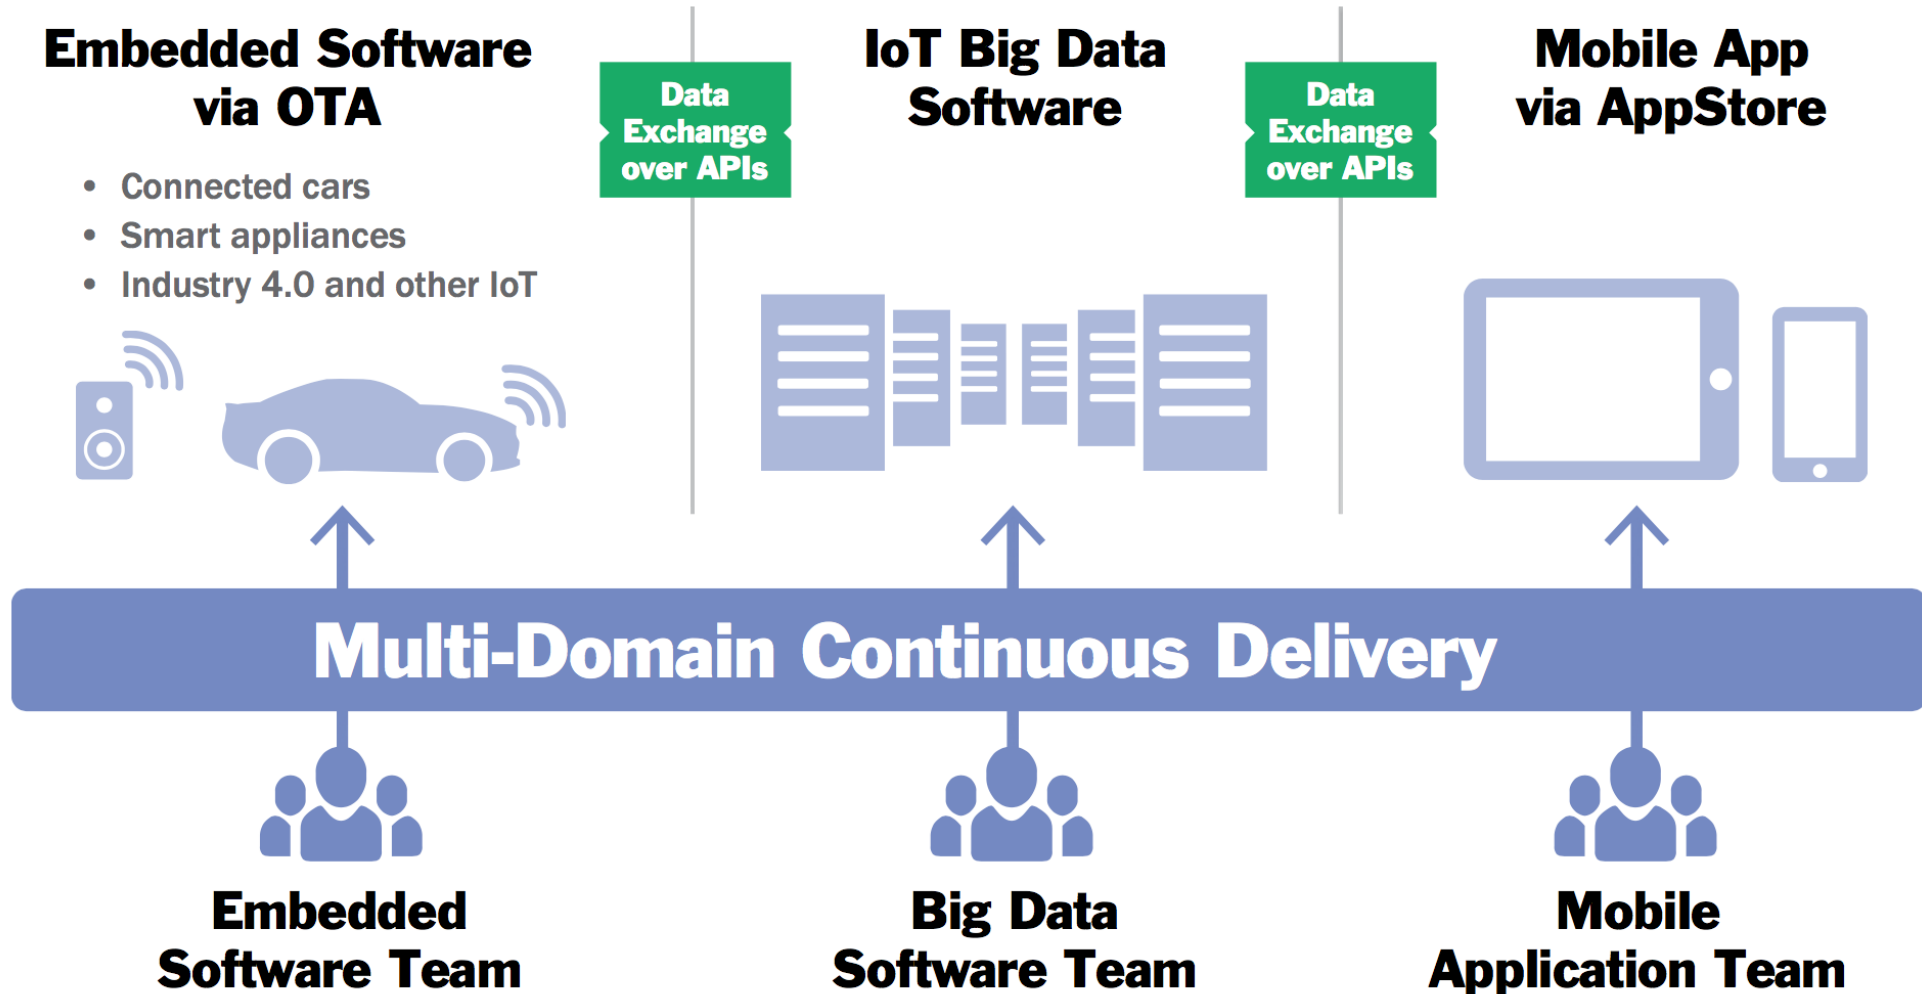

MULTI DOMAINS CONTINUOUS DELIVERY AND APPLICATION RELEASE AUTOMATION