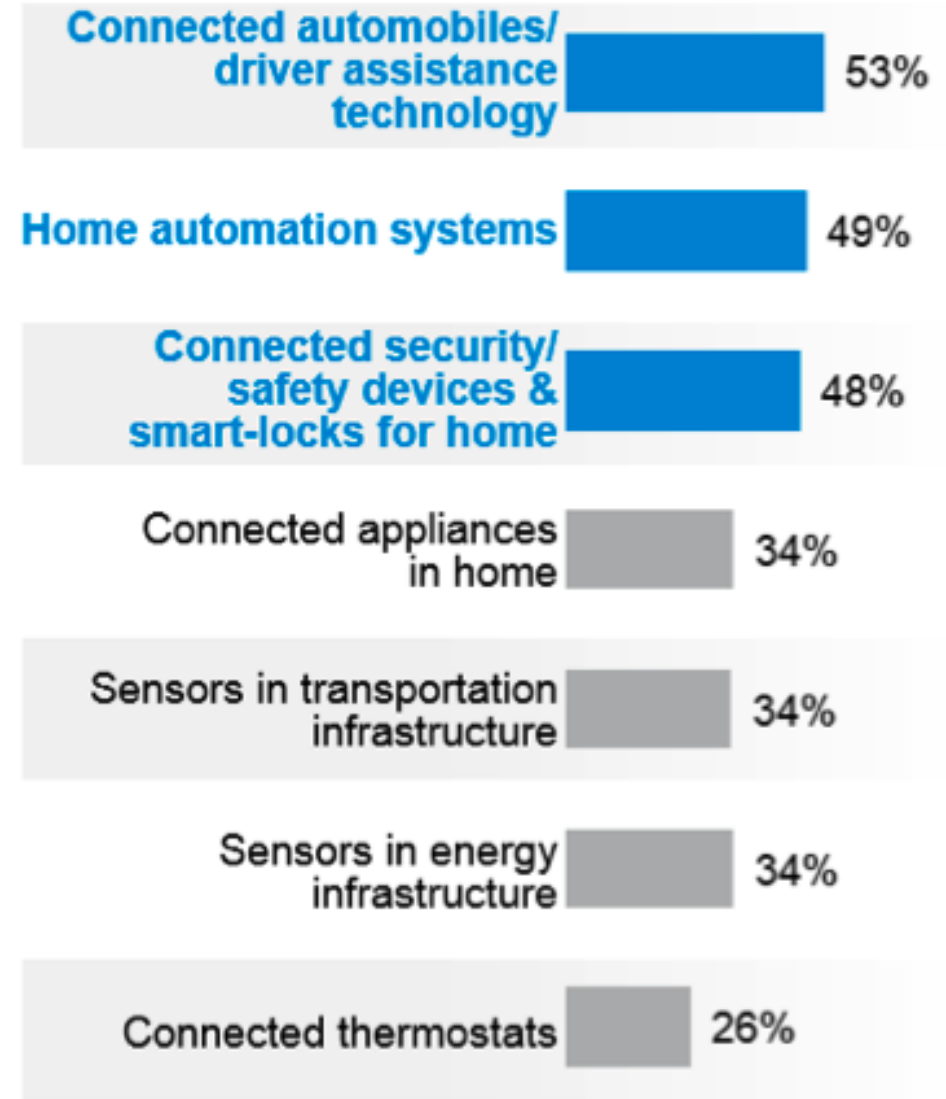

WHAT ARE PEOPLE WORKING ON?

Types of connected devices respondents say will have the largest market opportunity in five years.

HP online survey of 610 developers and IT, 2015