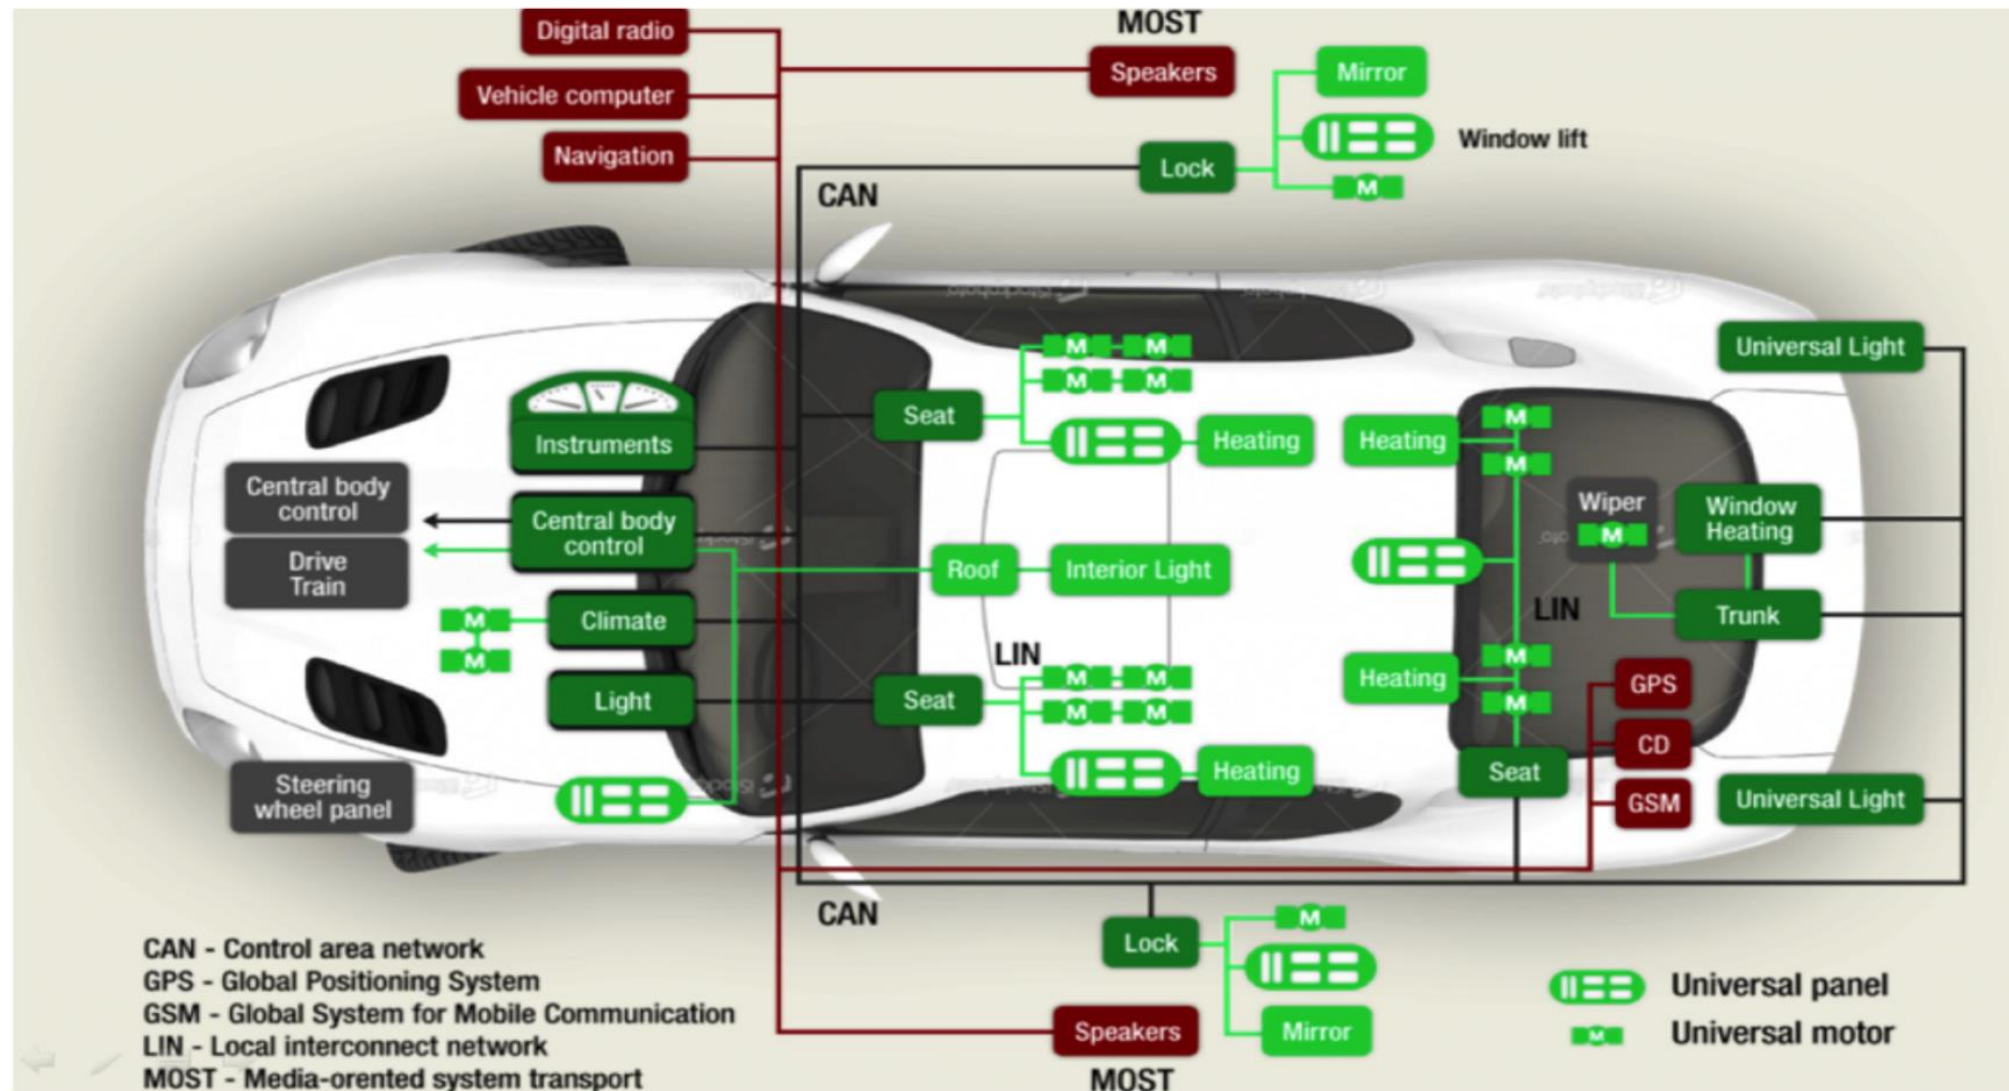

TODAY'S CARS HAVE OVER 300M LINES OF CODE