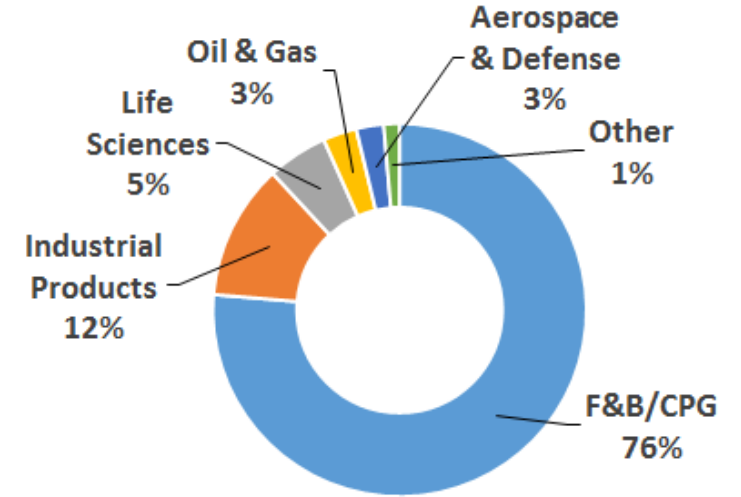

Callisto Top Verticals

3,500+

System
Implementations

67% Revenue
From Global Fortune
500