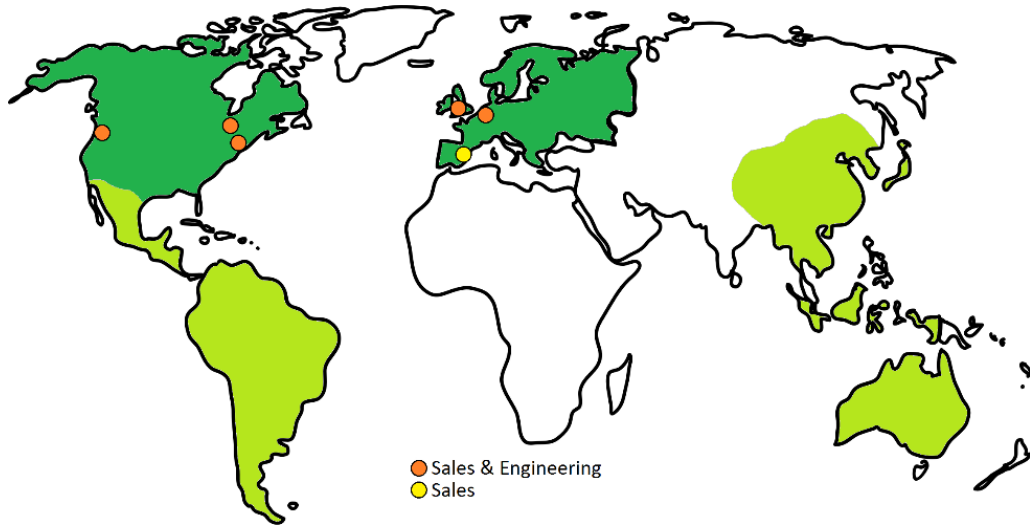

ABOUT CALLISTO INTEGRATION

"TECHNOLOGY MADE EASY AND EFFECTIVE"

Global Leader

Multi-site, Complex Manufacturing Solutions

200
Employees

180

Service
Professionals

25+

Years in Business

$40MM
Revenue