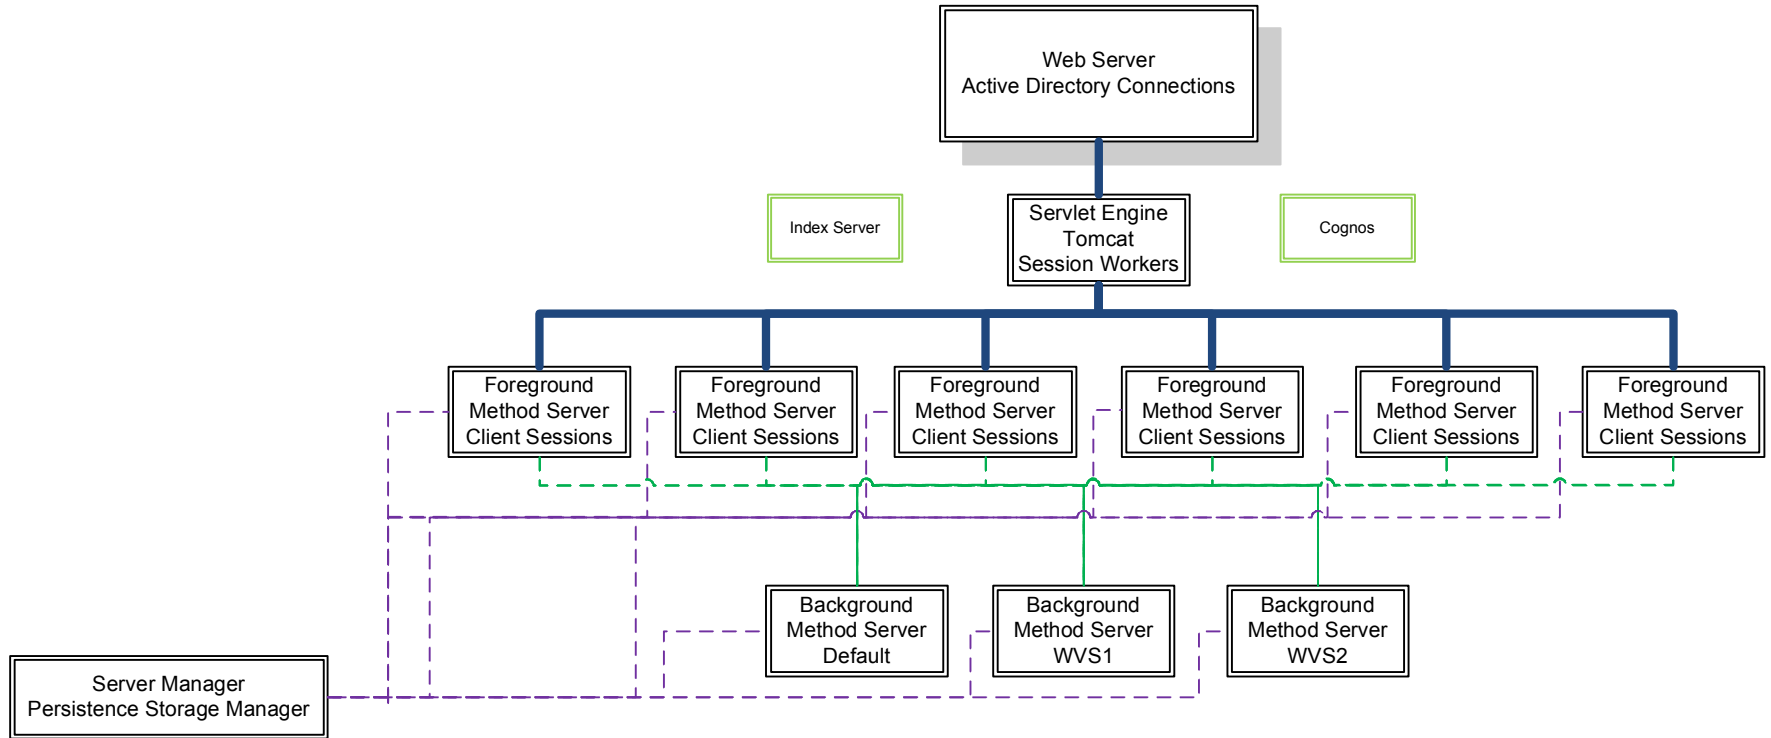

Monolithic Windchill System

Client Tier

Business Logic Application

Persistence Database Model

Clustered Setup for Resource Constraints on Servers

Commonly used for hardware, Tomcat and Apache performance issues