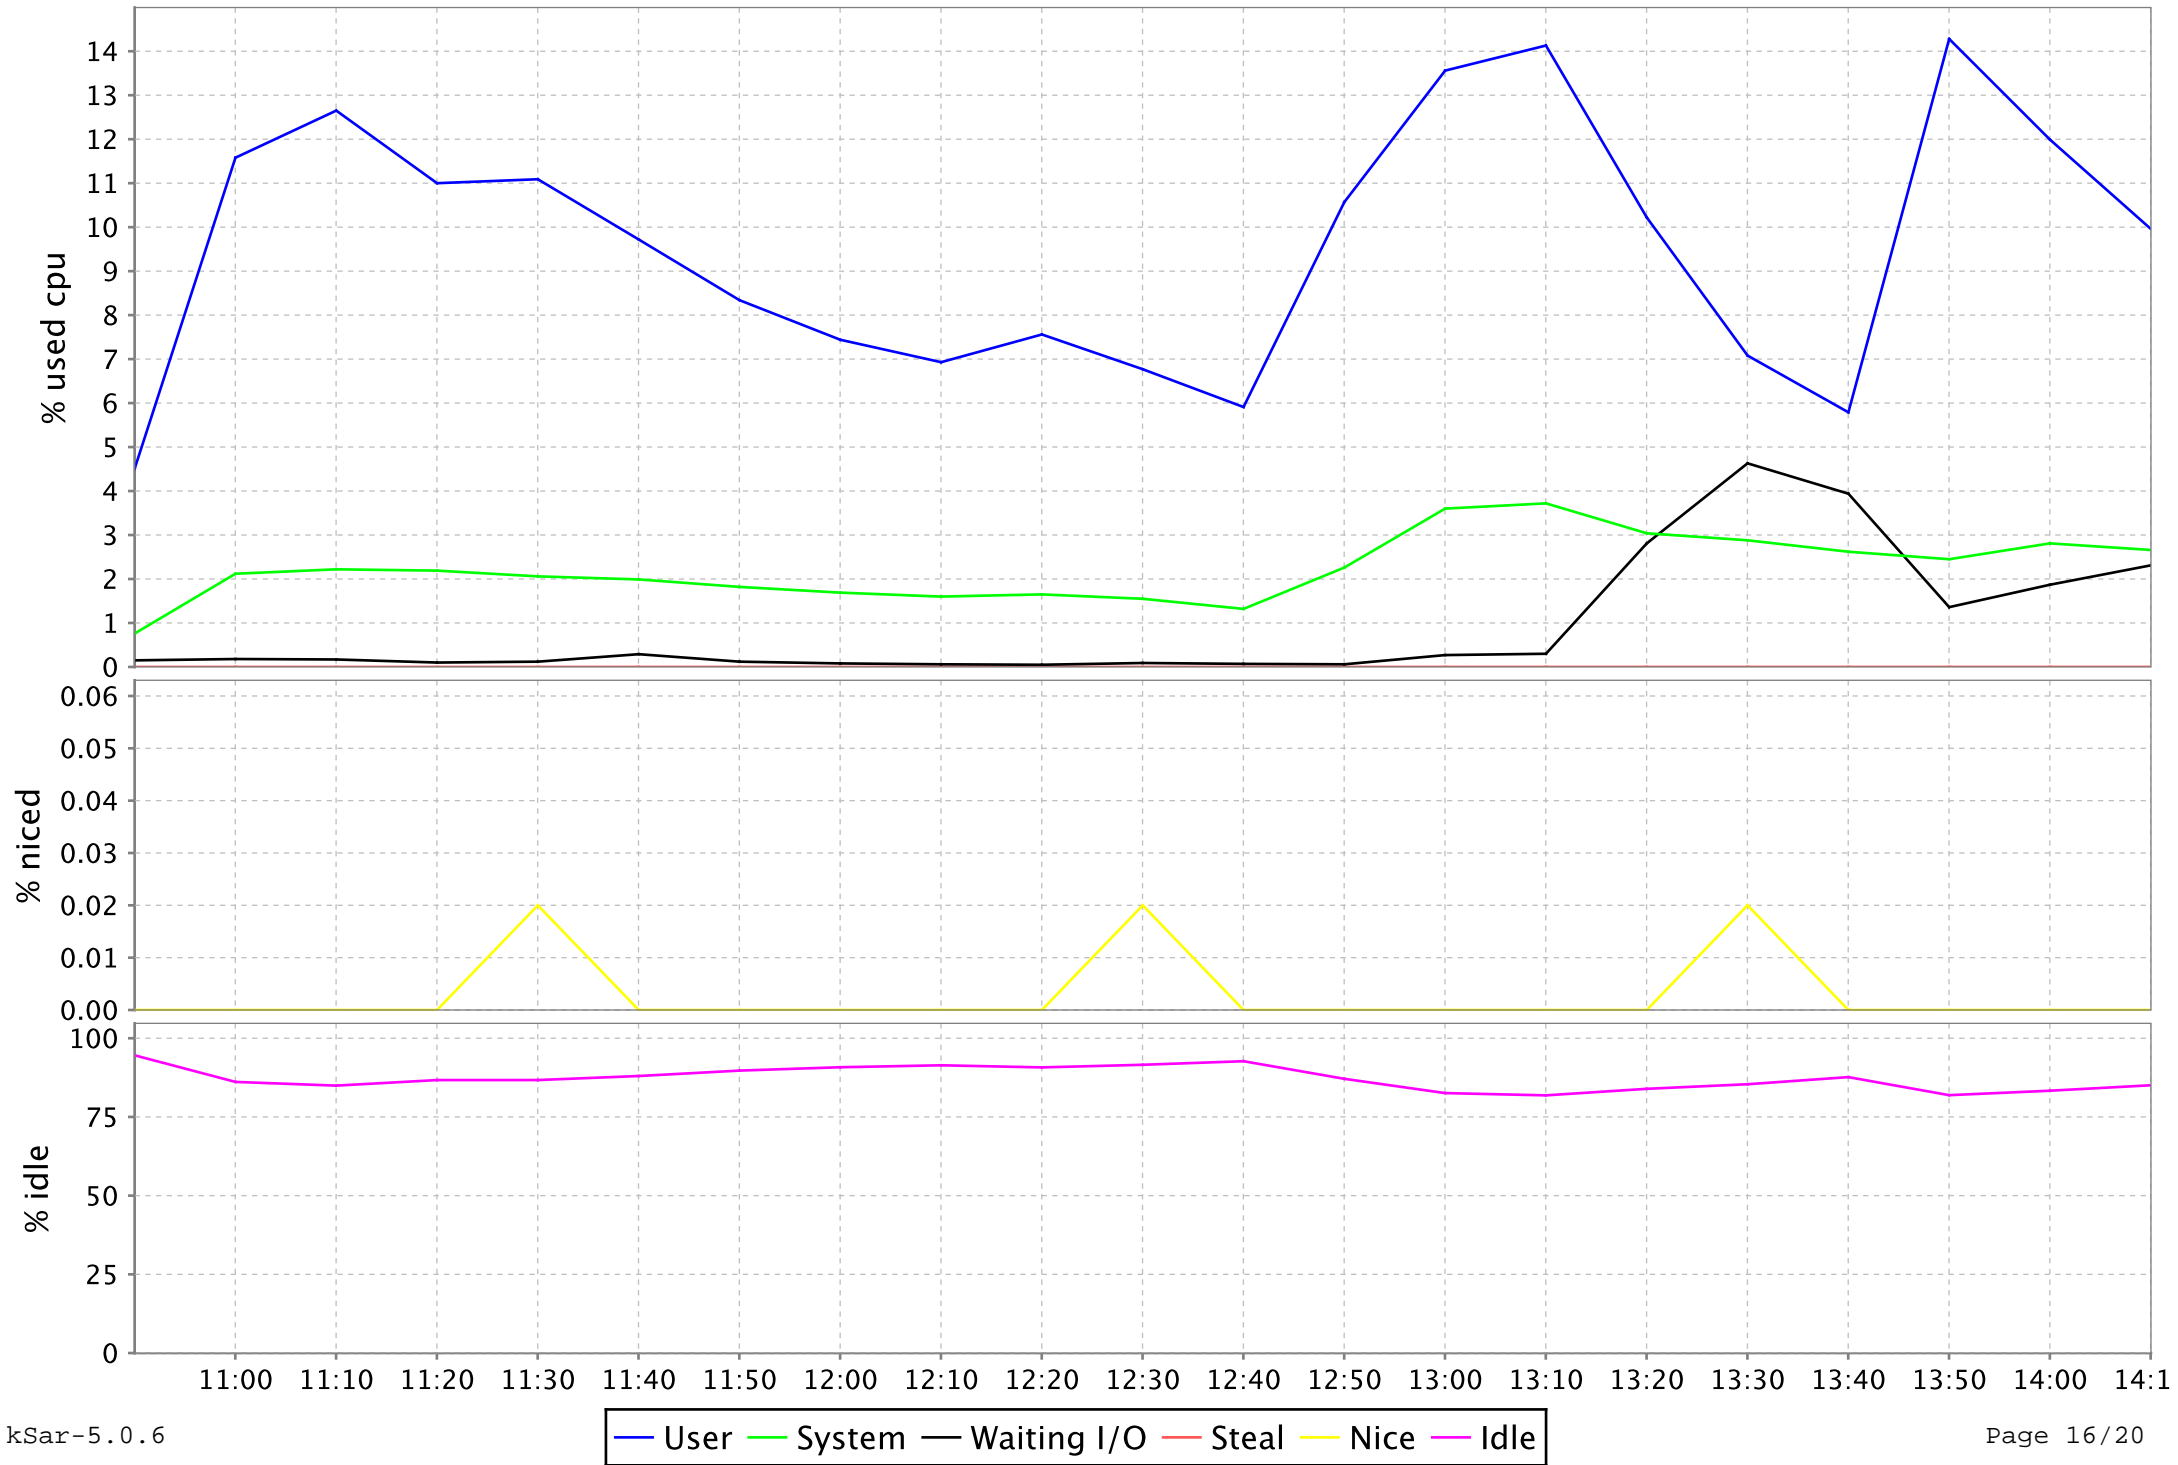

CPU 15 for alpha.camb.comdev.ca

I/O for alpha.camb.comdev.ca

Memory Usage for alpha.camb.comdev.ca

Memory Misc for alpha.camb.comdev.ca

Swap usage for alpha.camb.comdev.ca

Load for alpha.camb.comdev.ca

Page for alpha.camb.comdev.ca

Paging Activity for alpha.camb.comdev.ca

Processes for alpha.camb.comdev.ca

CPU all for alpha.camb.comdev.ca

Interface traffic eth0 for alpha.camb.comdev.ca

Interface errors eth0 for alpha.camb.comdev.ca

Interface traffic eth1 for alpha.camb.comdev.ca