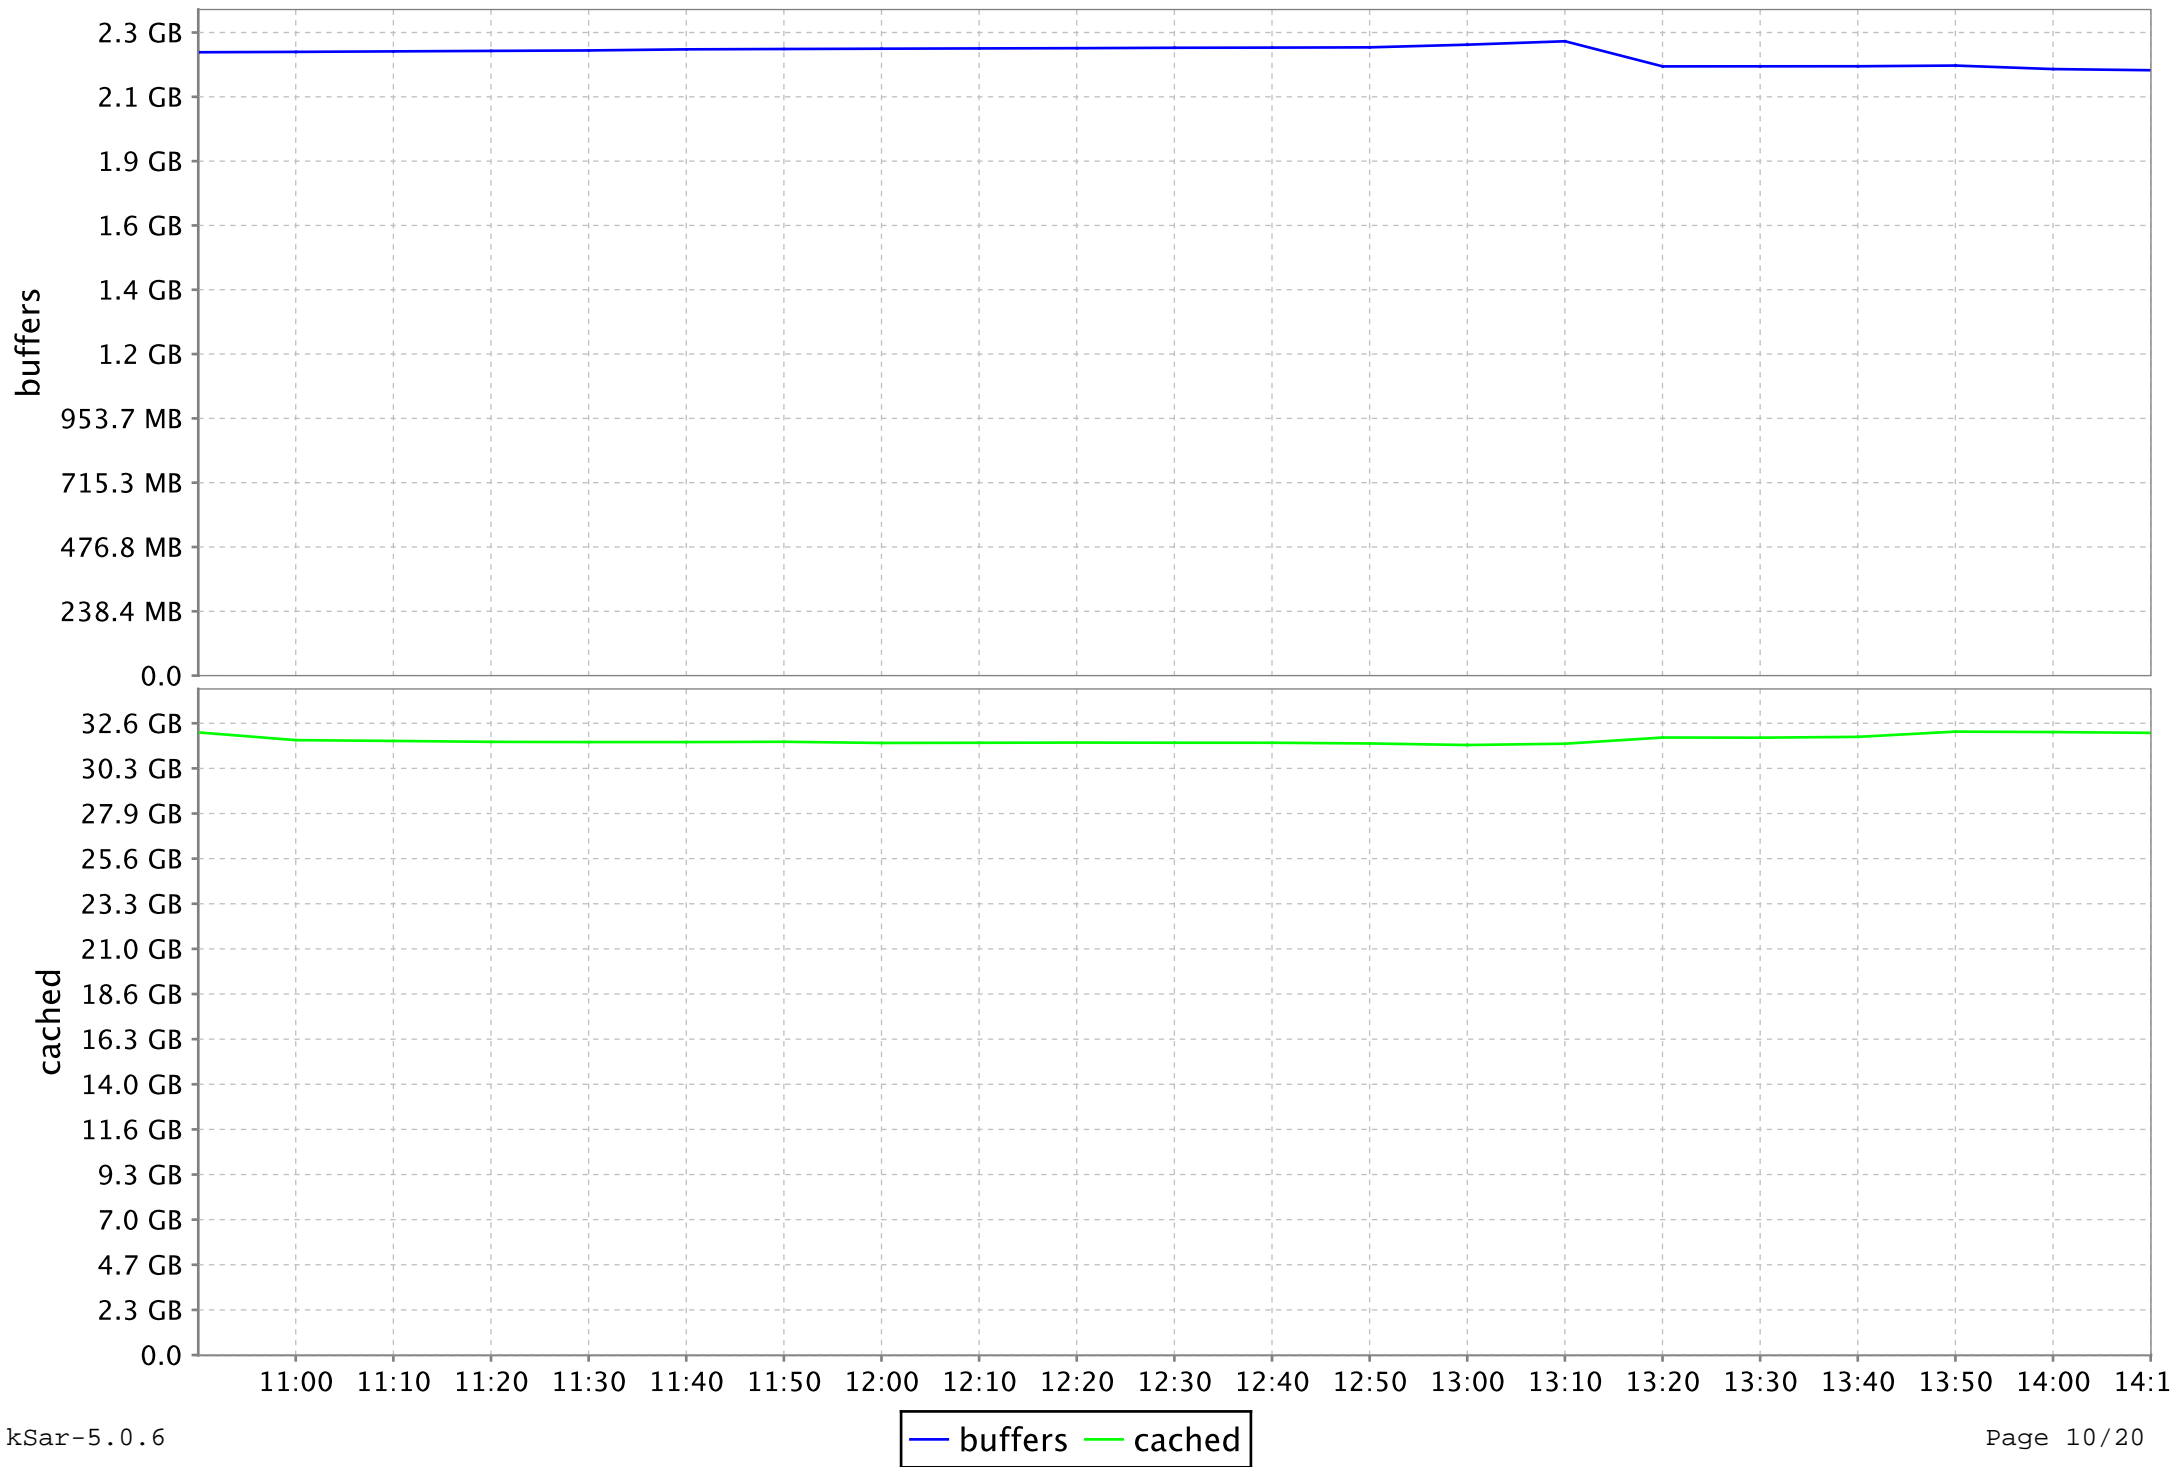

CPU 15 for alpha.camb.comdev.ca

I/O for alpha.camb.comdev.ca

Memory Usage for alpha.camb.comdev.ca

Memory Misc for alpha.camb.comdev.ca

Swap usage for alpha.camb.comdev.ca

Load for alpha.camb.comdev.ca

Page for alpha.camb.comdev.ca