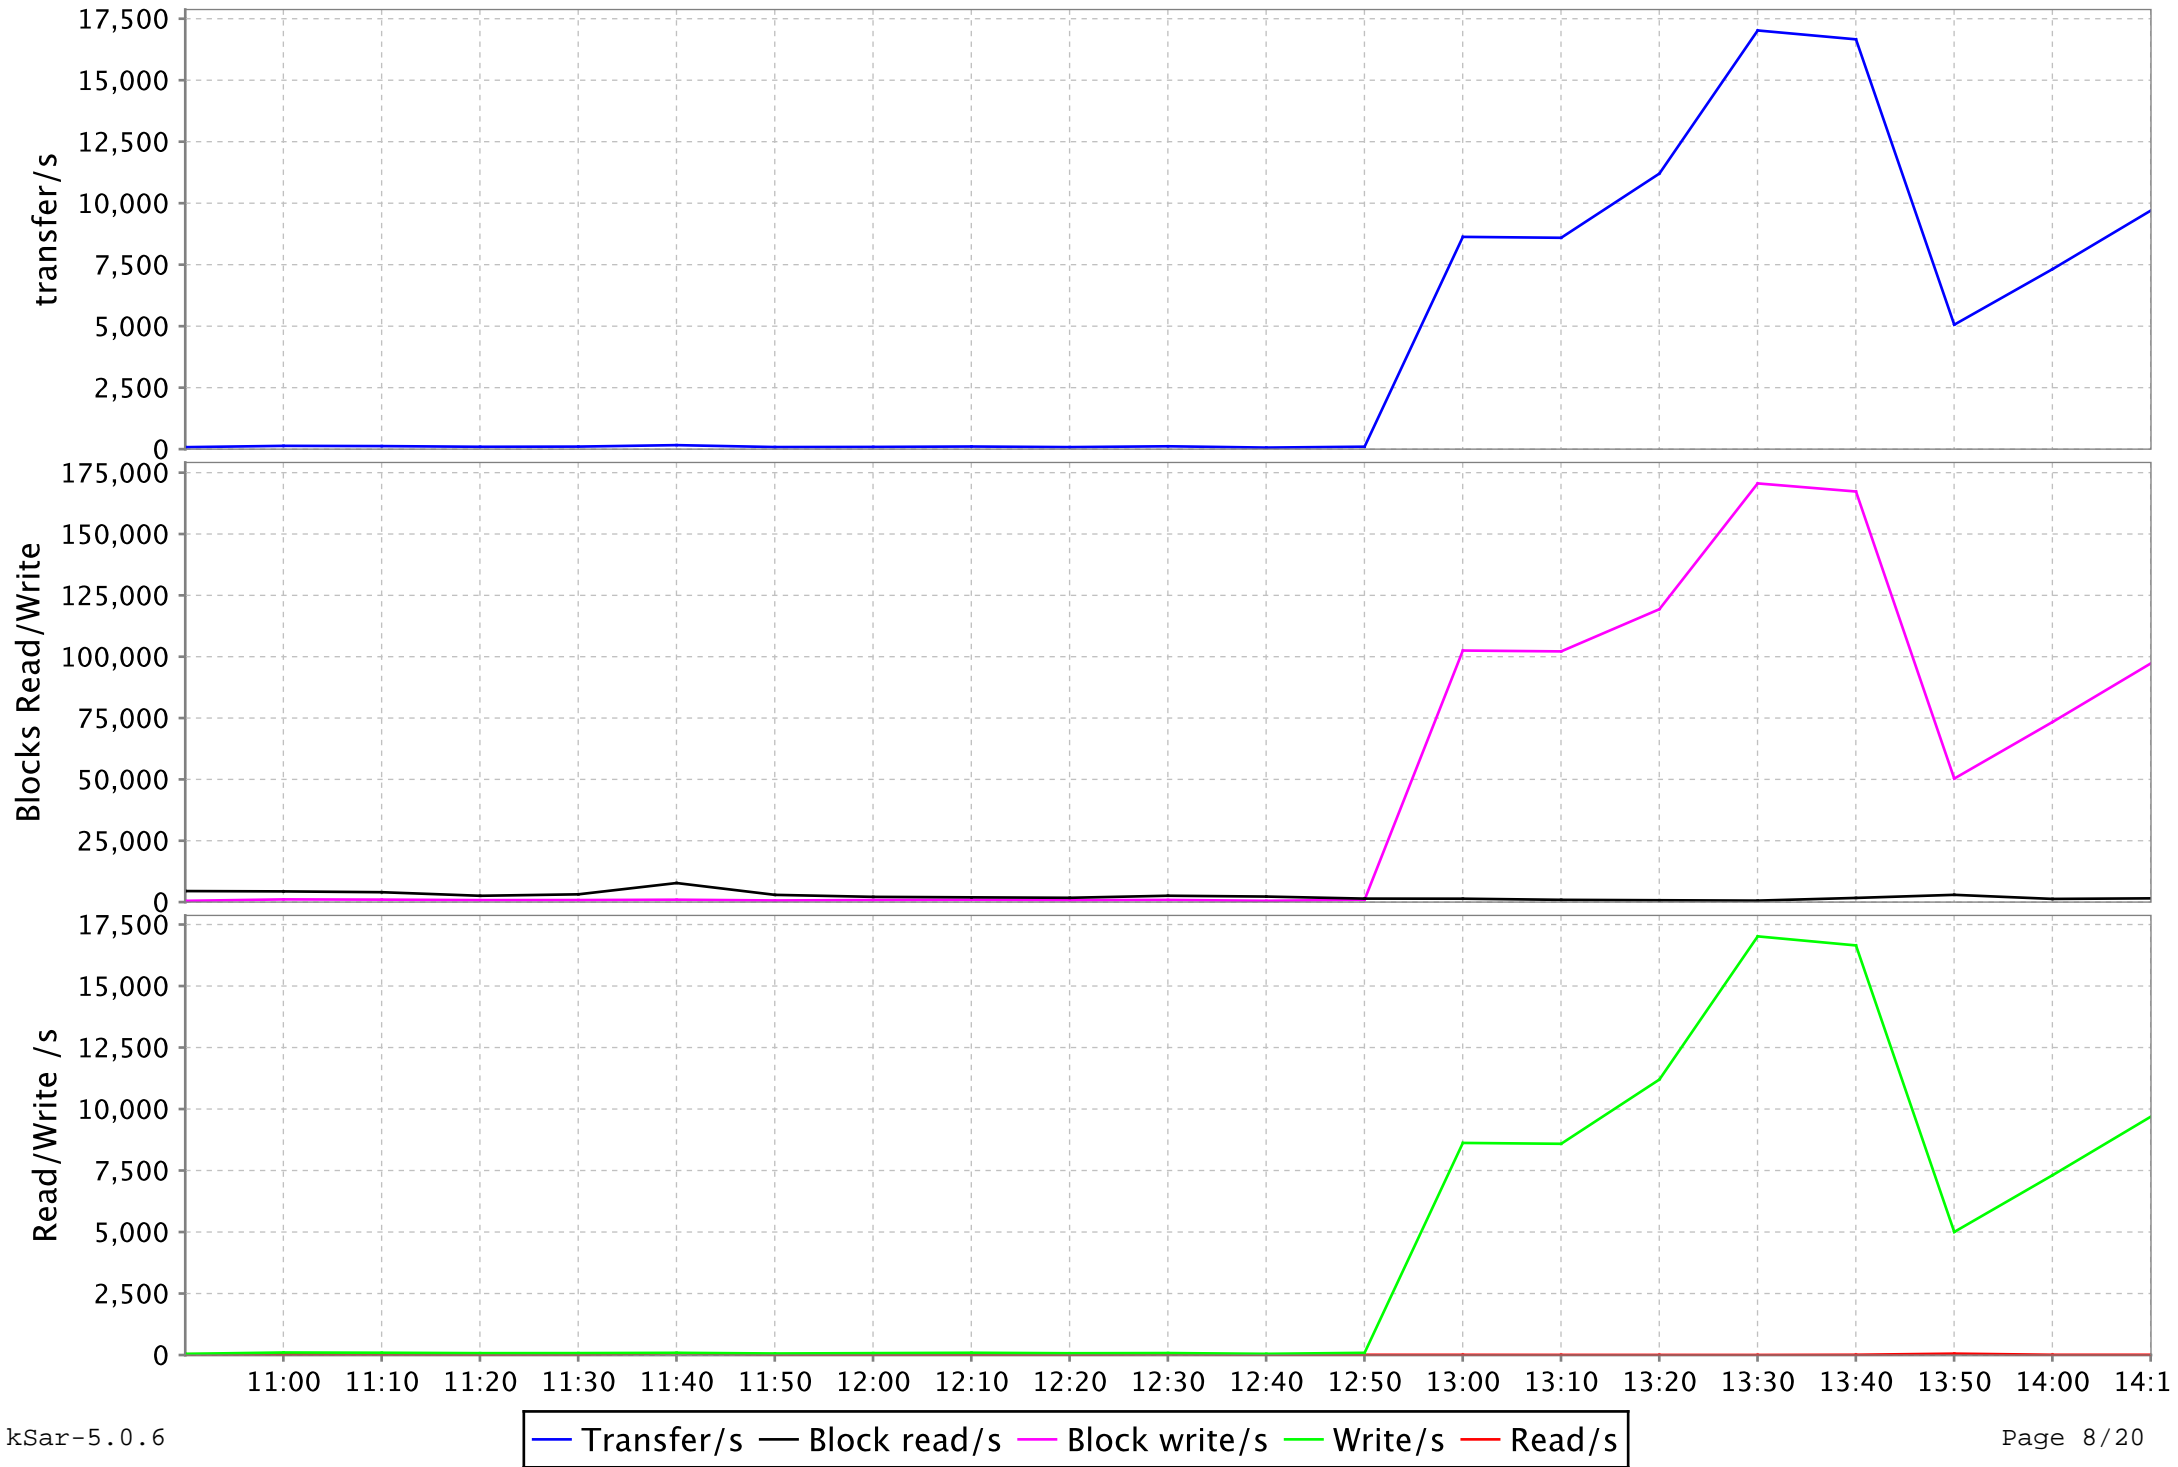

SAR Statistics

For `alpha.camb.comdev.ca`

On 08/09/10

CPU 10 for alpha.camb.comdev.ca

CPU 11 for alpha.camb.comdev.ca

CPU 12 for alpha.camb.comdev.ca

CPU 13 for alpha.camb.comdev.ca

CPU 14 for alpha.camb.comdev.ca

CPU 15 for alpha.camb.comdev.ca

I/O for alpha.camb.comdev.ca

Memory Usage for alpha.camb.comdev.ca

Memory Misc for alpha.camb.comdev.ca

Swap usage for alpha.camb.comdev.ca

Load for alpha.camb.comdev.ca

Page for alpha.camb.comdev.ca