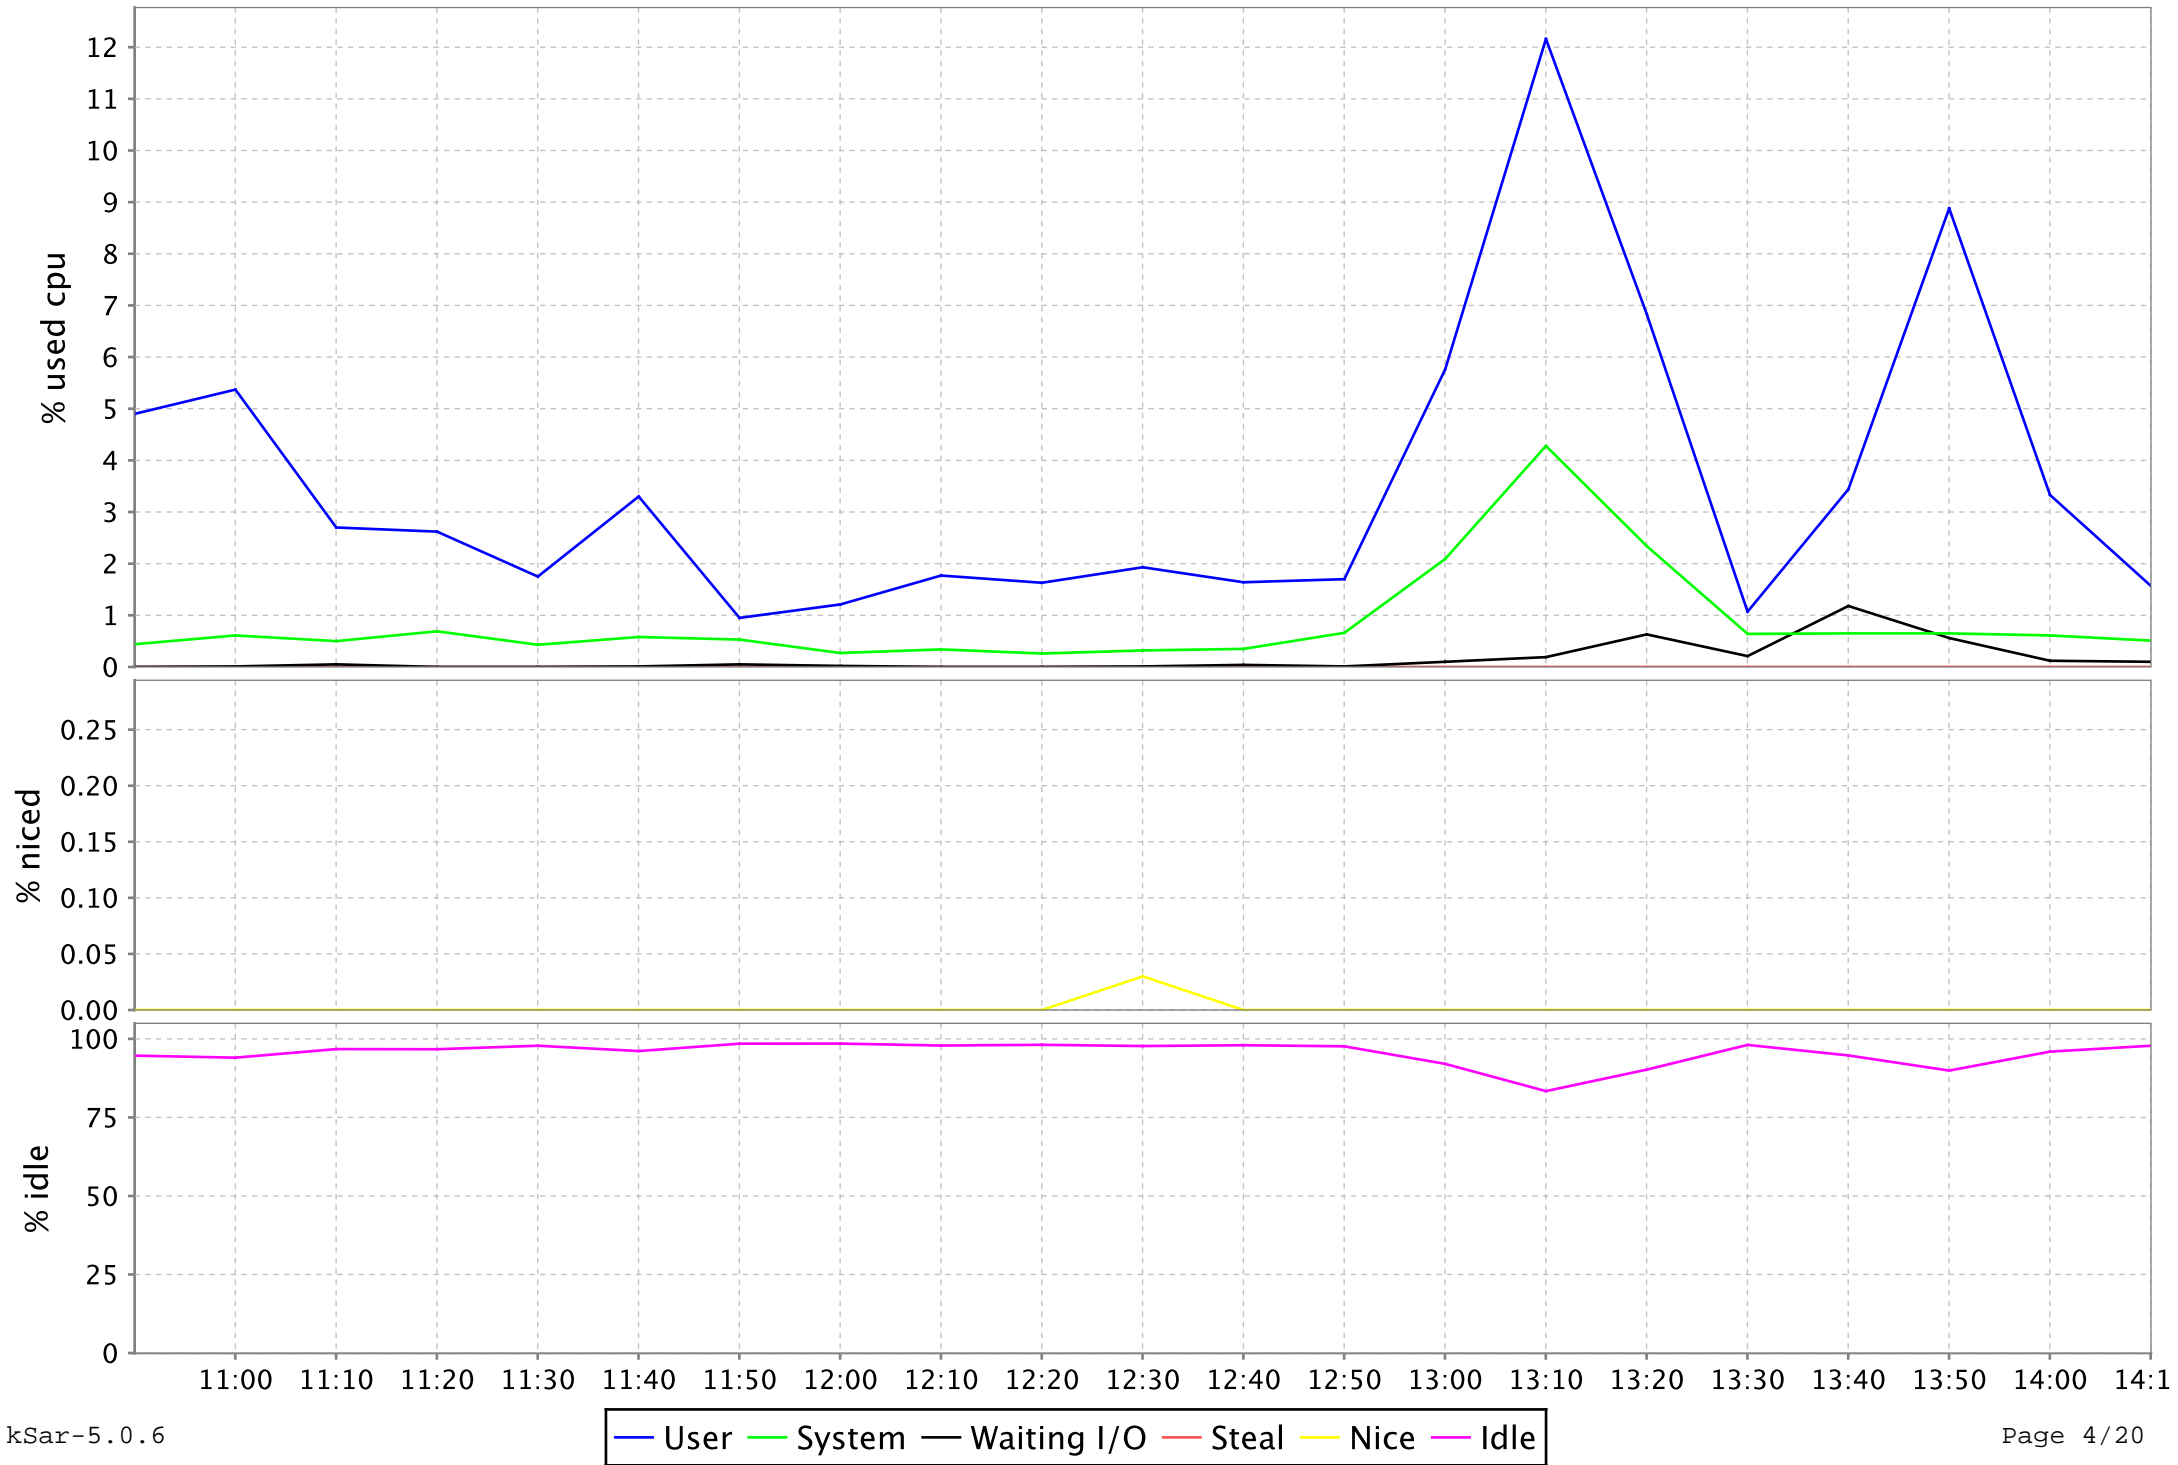

SAR Statistics

For `alpha.camb.comdev.ca`

On 08/09/10

CPU 10 for alpha.camb.comdev.ca

CPU 11 for alpha.camb.comdev.ca

CPU 12 for alpha.camb.comdev.ca

CPU 13 for alpha.camb.comdev.ca

CPU 14 for alpha.camb.comdev.ca

CPU 15 for alpha.camb.comdev.ca

I/O for alpha.camb.comdev.ca

Memory Usage for alpha.camb.comdev.ca

Memory Misc for alpha.camb.comdev.ca

Swap usage for alpha.camb.comdev.ca

Load for alpha.camb.comdev.ca

Page for alpha.camb.comdev.ca