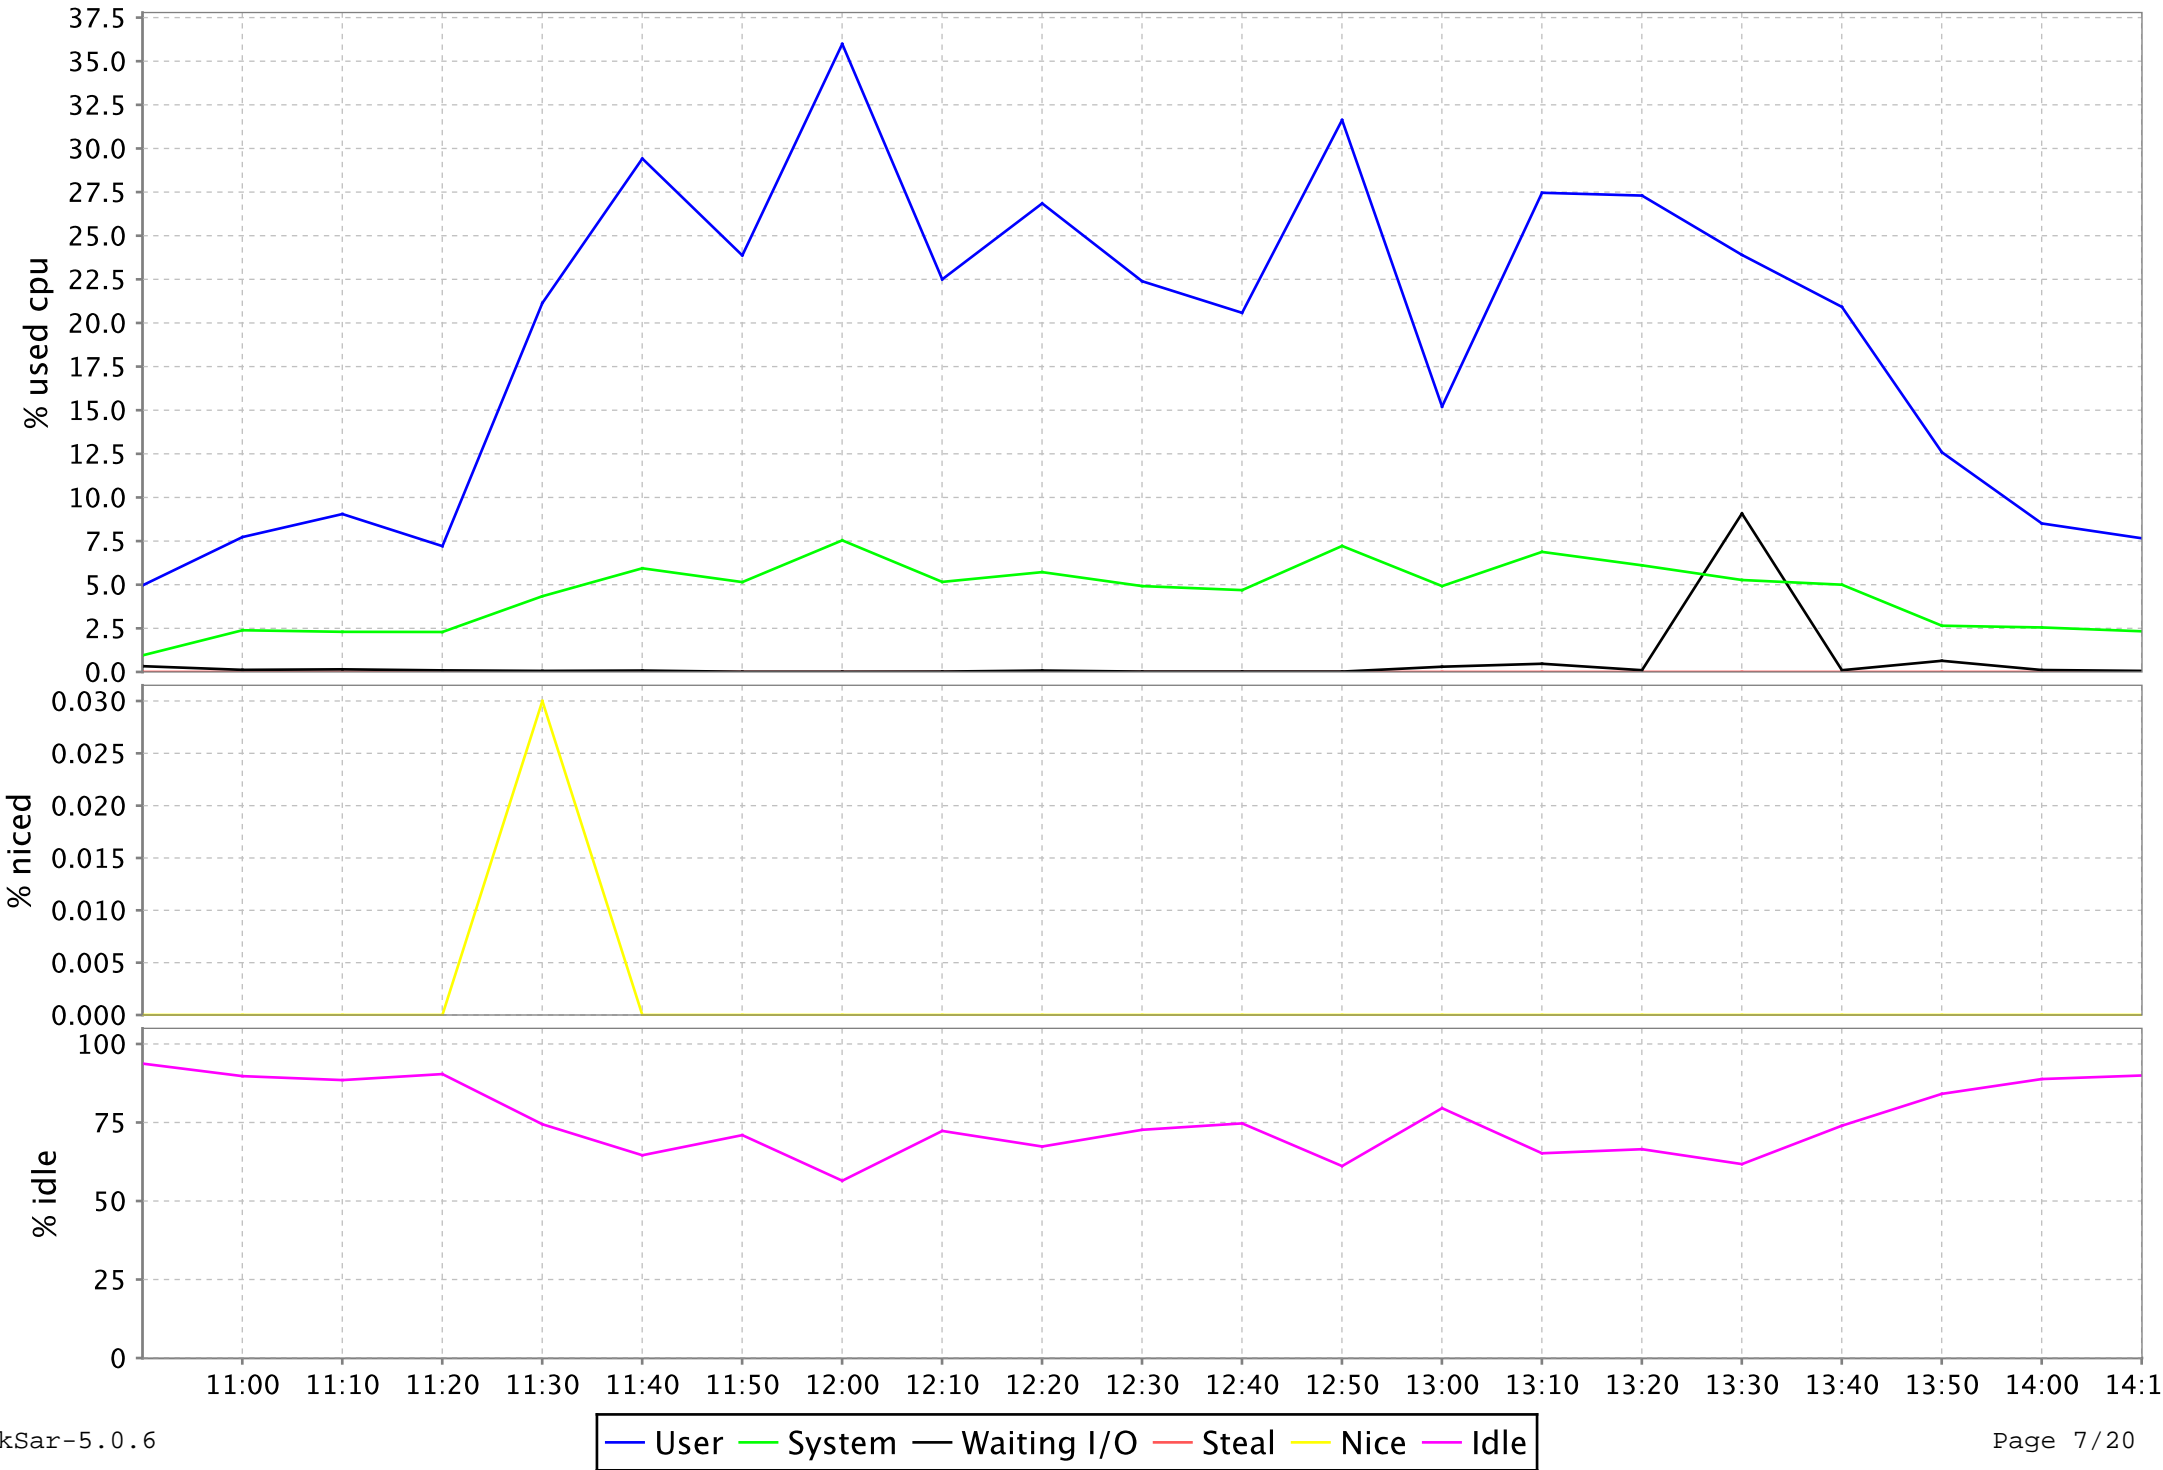

SAR Statistics

For `alpha.camb.comdev.ca`

On 08/09/10

CPU 10 for alpha.camb.comdev.ca

CPU 11 for alpha.camb.comdev.ca

CPU 12 for alpha.camb.comdev.ca

CPU 13 for alpha.camb.comdev.ca

CPU 14 for alpha.camb.comdev.ca

CPU 15 for alpha.camb.comdev.ca

I/O for alpha.camb.comdev.ca

Memory Usage for alpha.camb.comdev.ca

Memory Misc for alpha.camb.comdev.ca

Swap usage for alpha.camb.comdev.ca

Load for alpha.camb.comdev.ca

Page for alpha.camb.comdev.ca