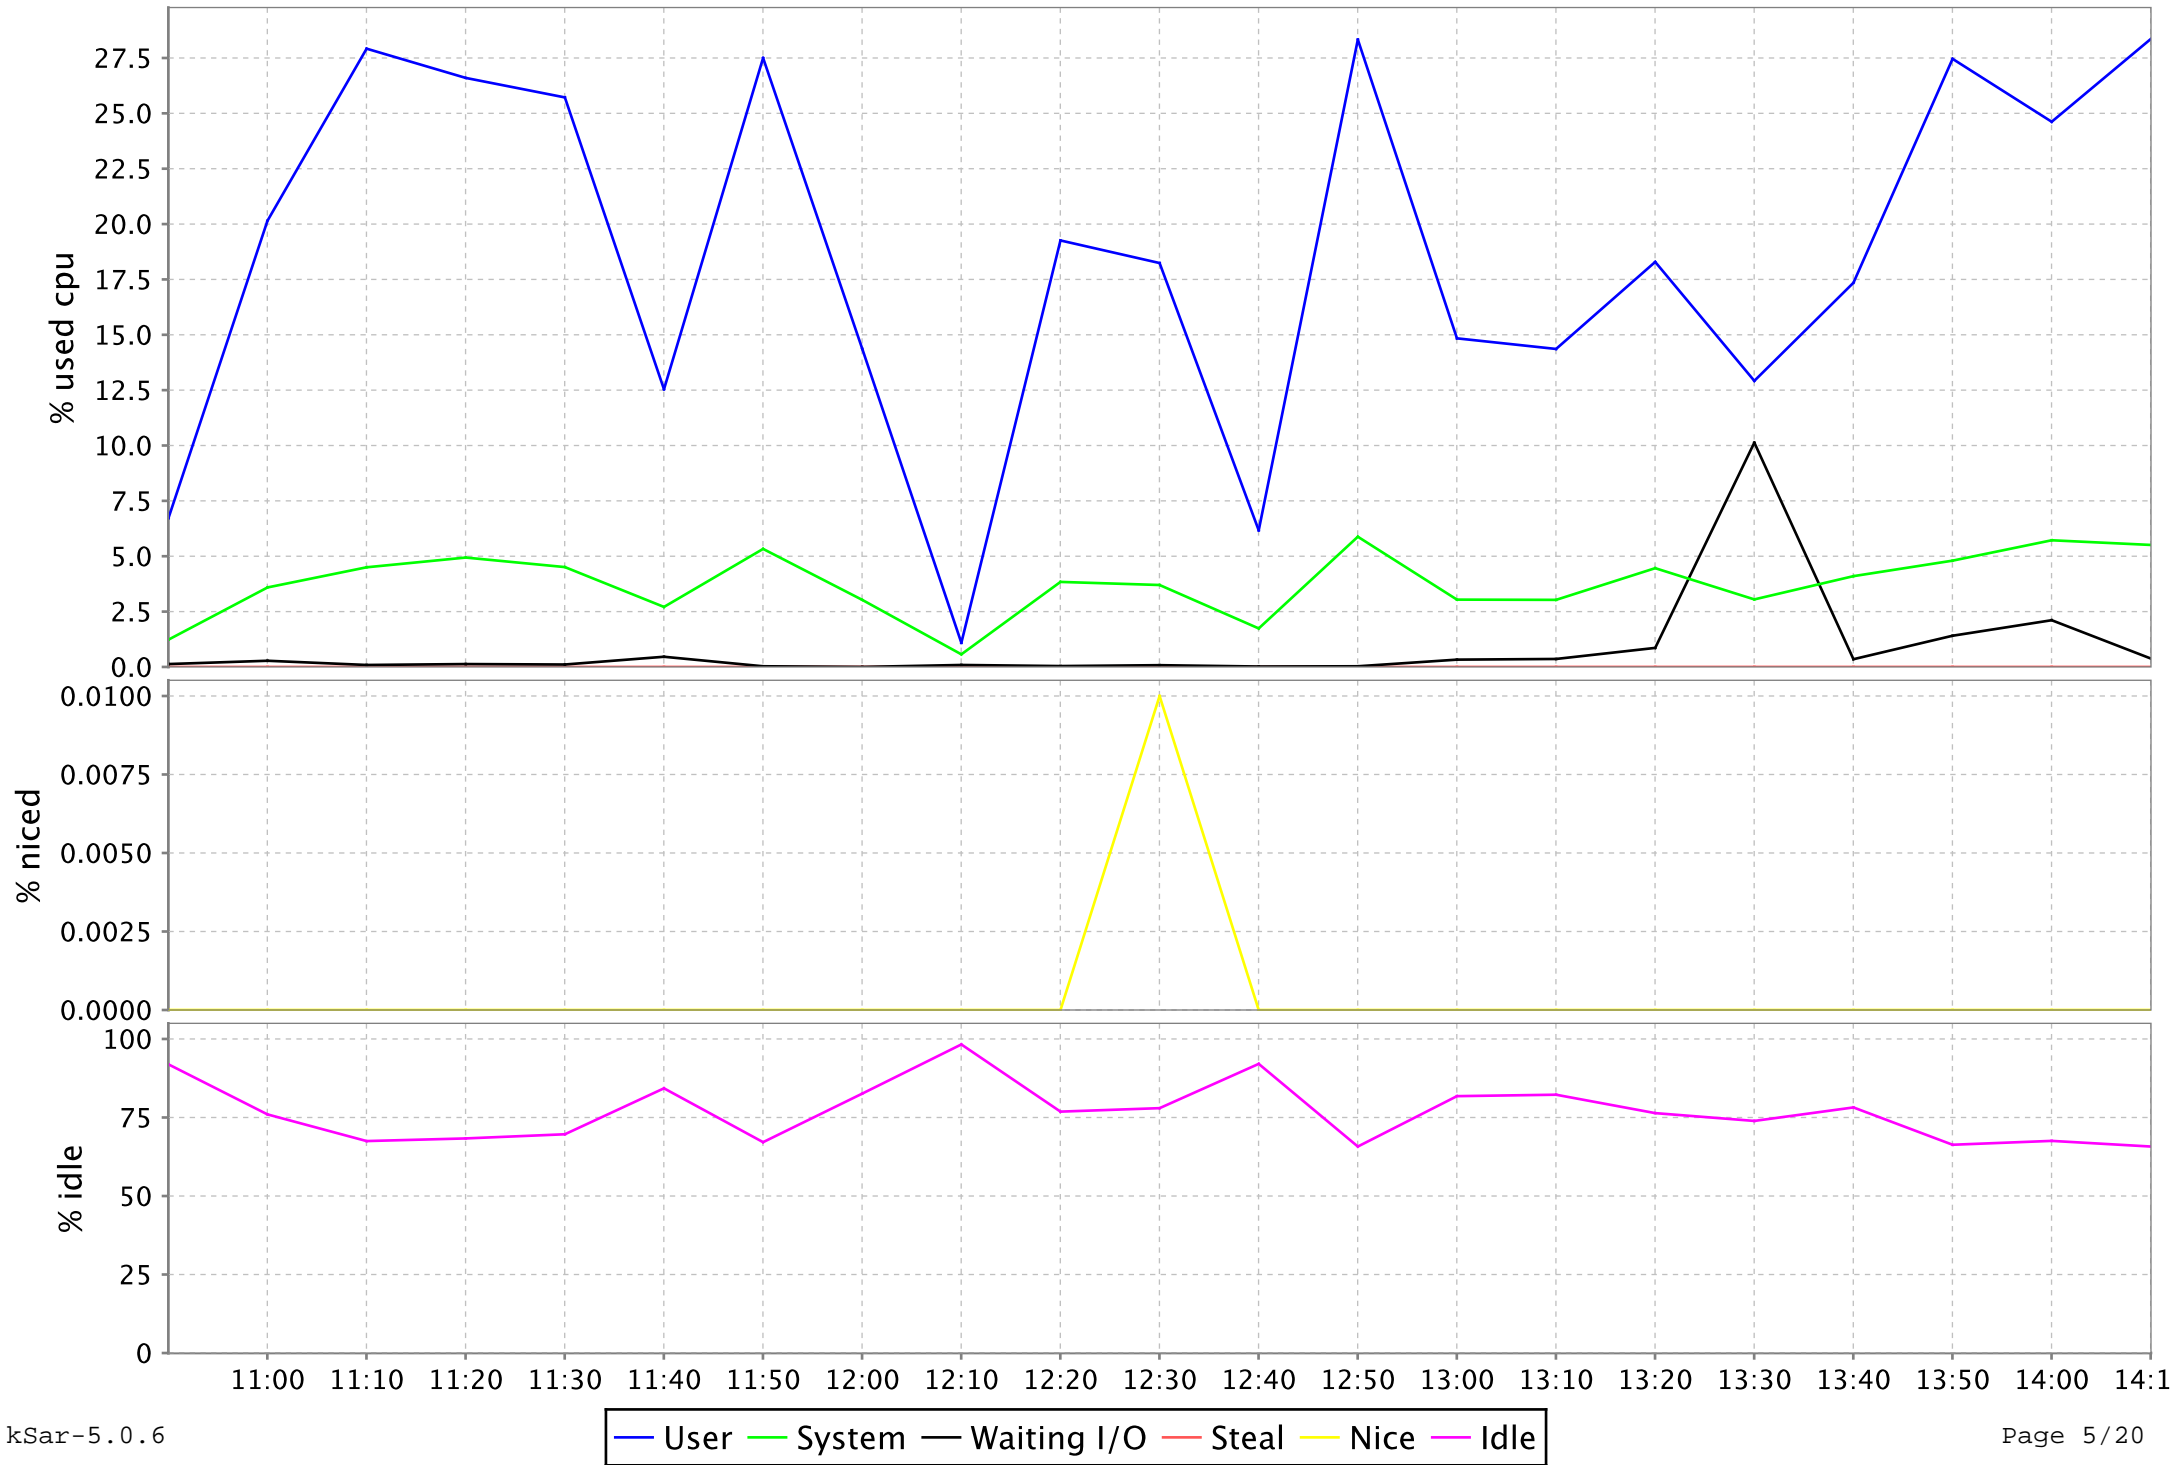

CPU 13 for alpha.camb.comdev.ca