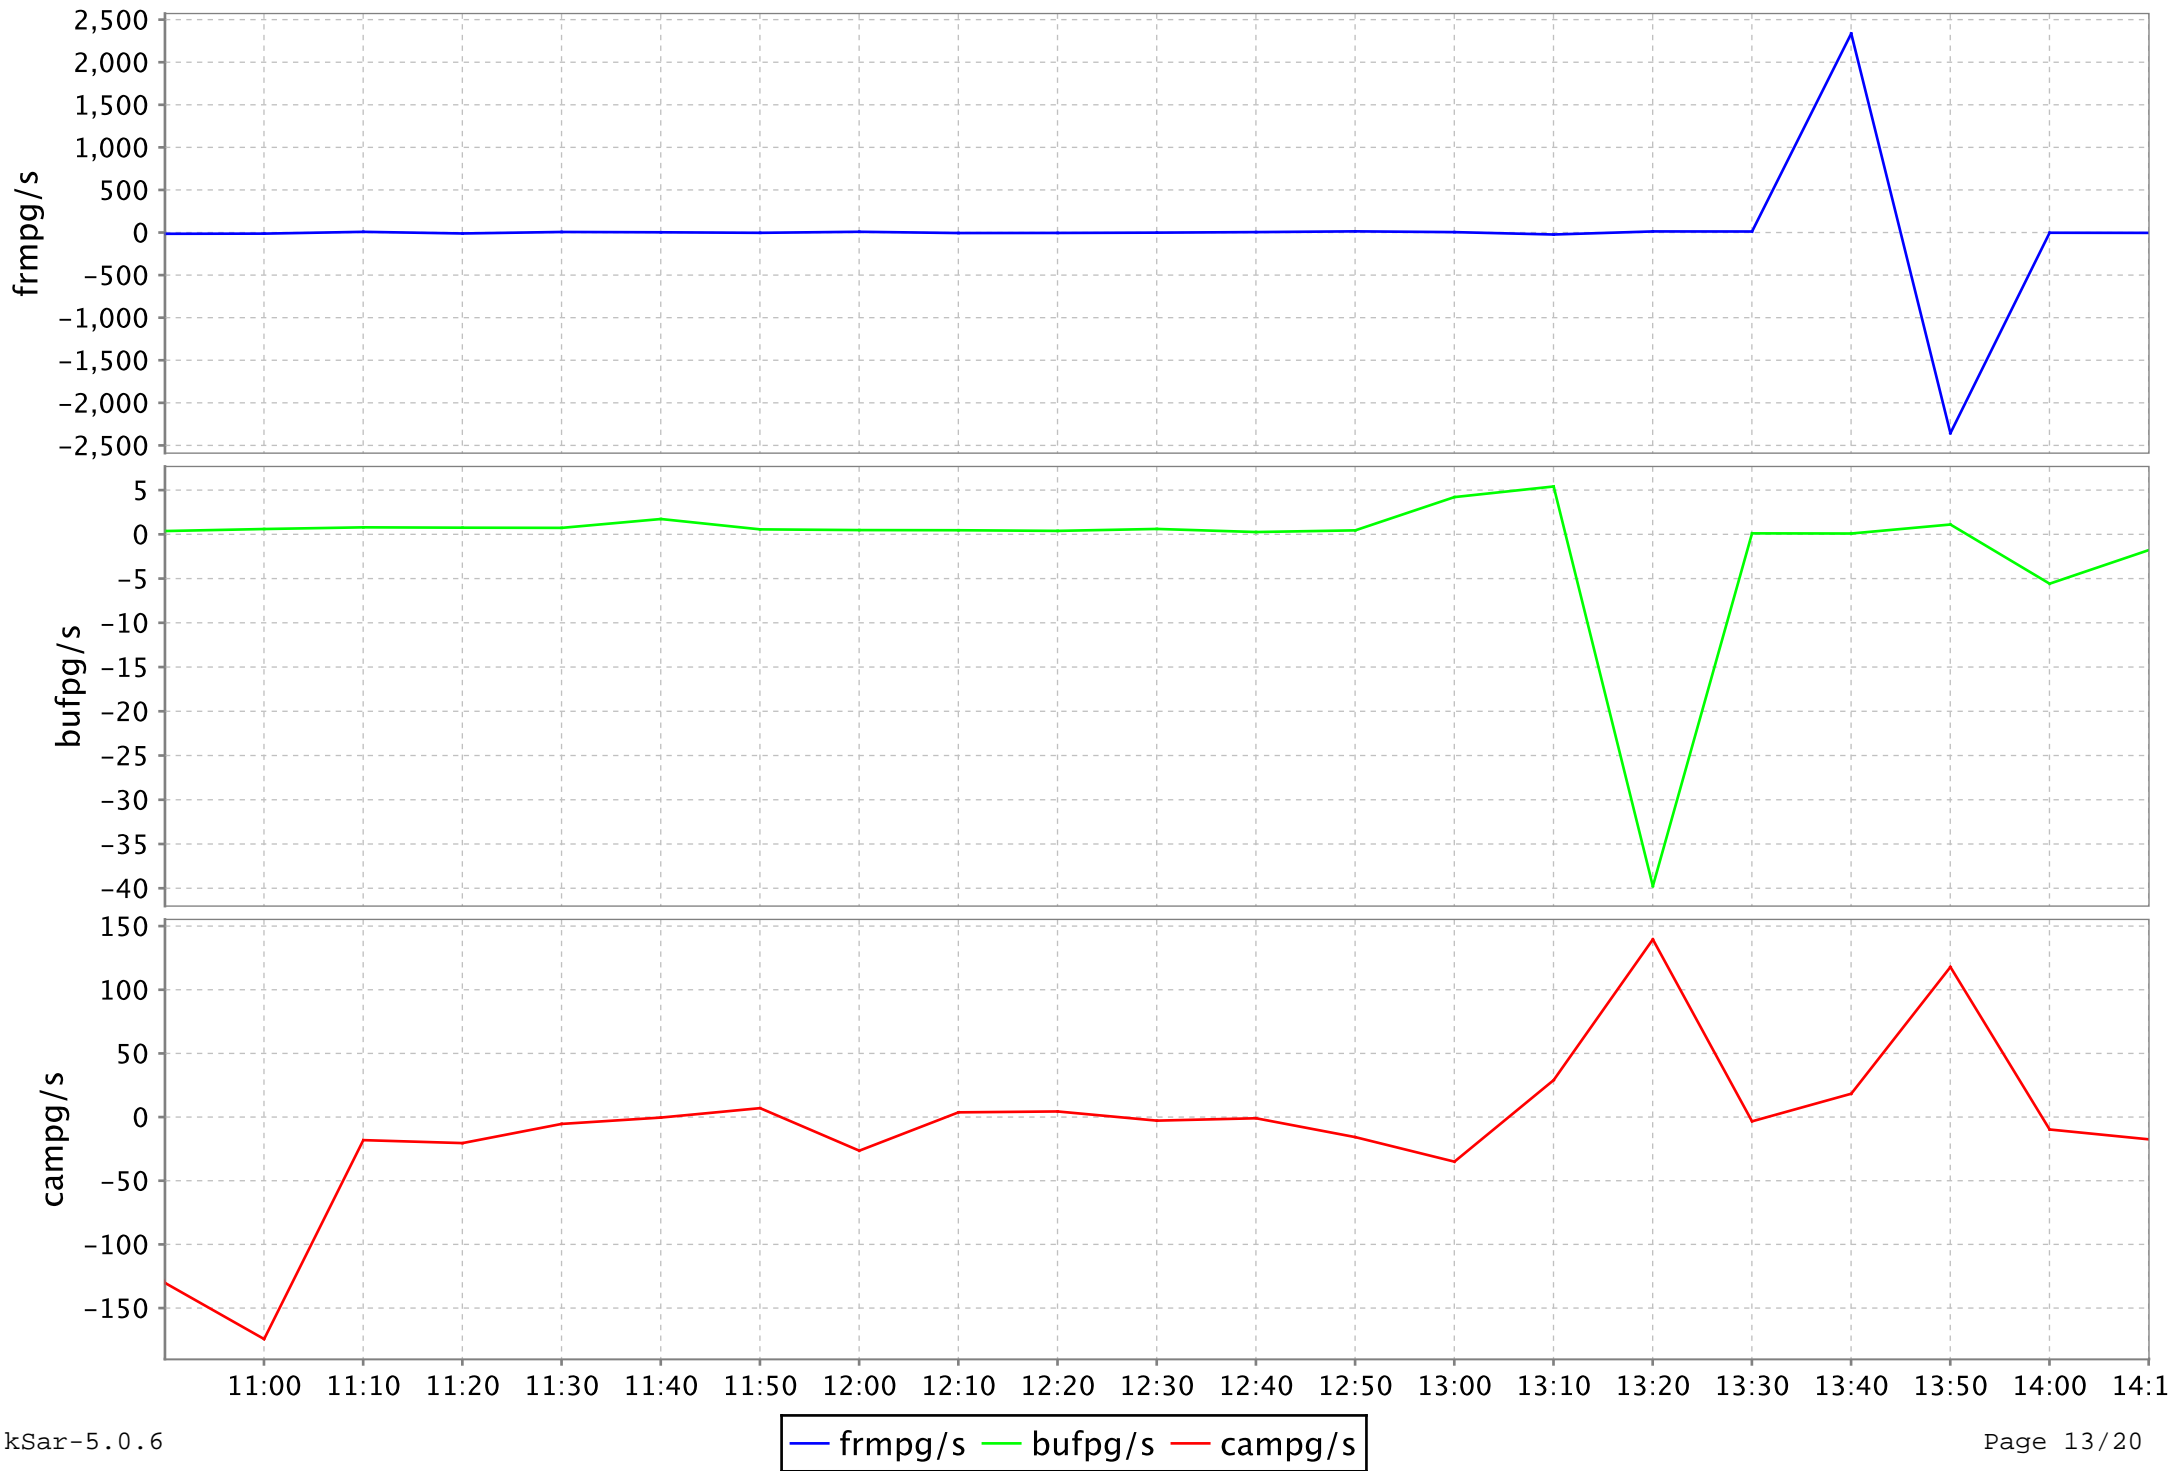

CPU 15 for alpha.camb.comdev.ca

I/O for alpha.camb.comdev.ca

Memory Usage for alpha.camb.comdev.ca

Memory Misc for alpha.camb.comdev.ca

Swap usage for alpha.camb.comdev.ca

Load for alpha.camb.comdev.ca

Page for alpha.camb.comdev.ca