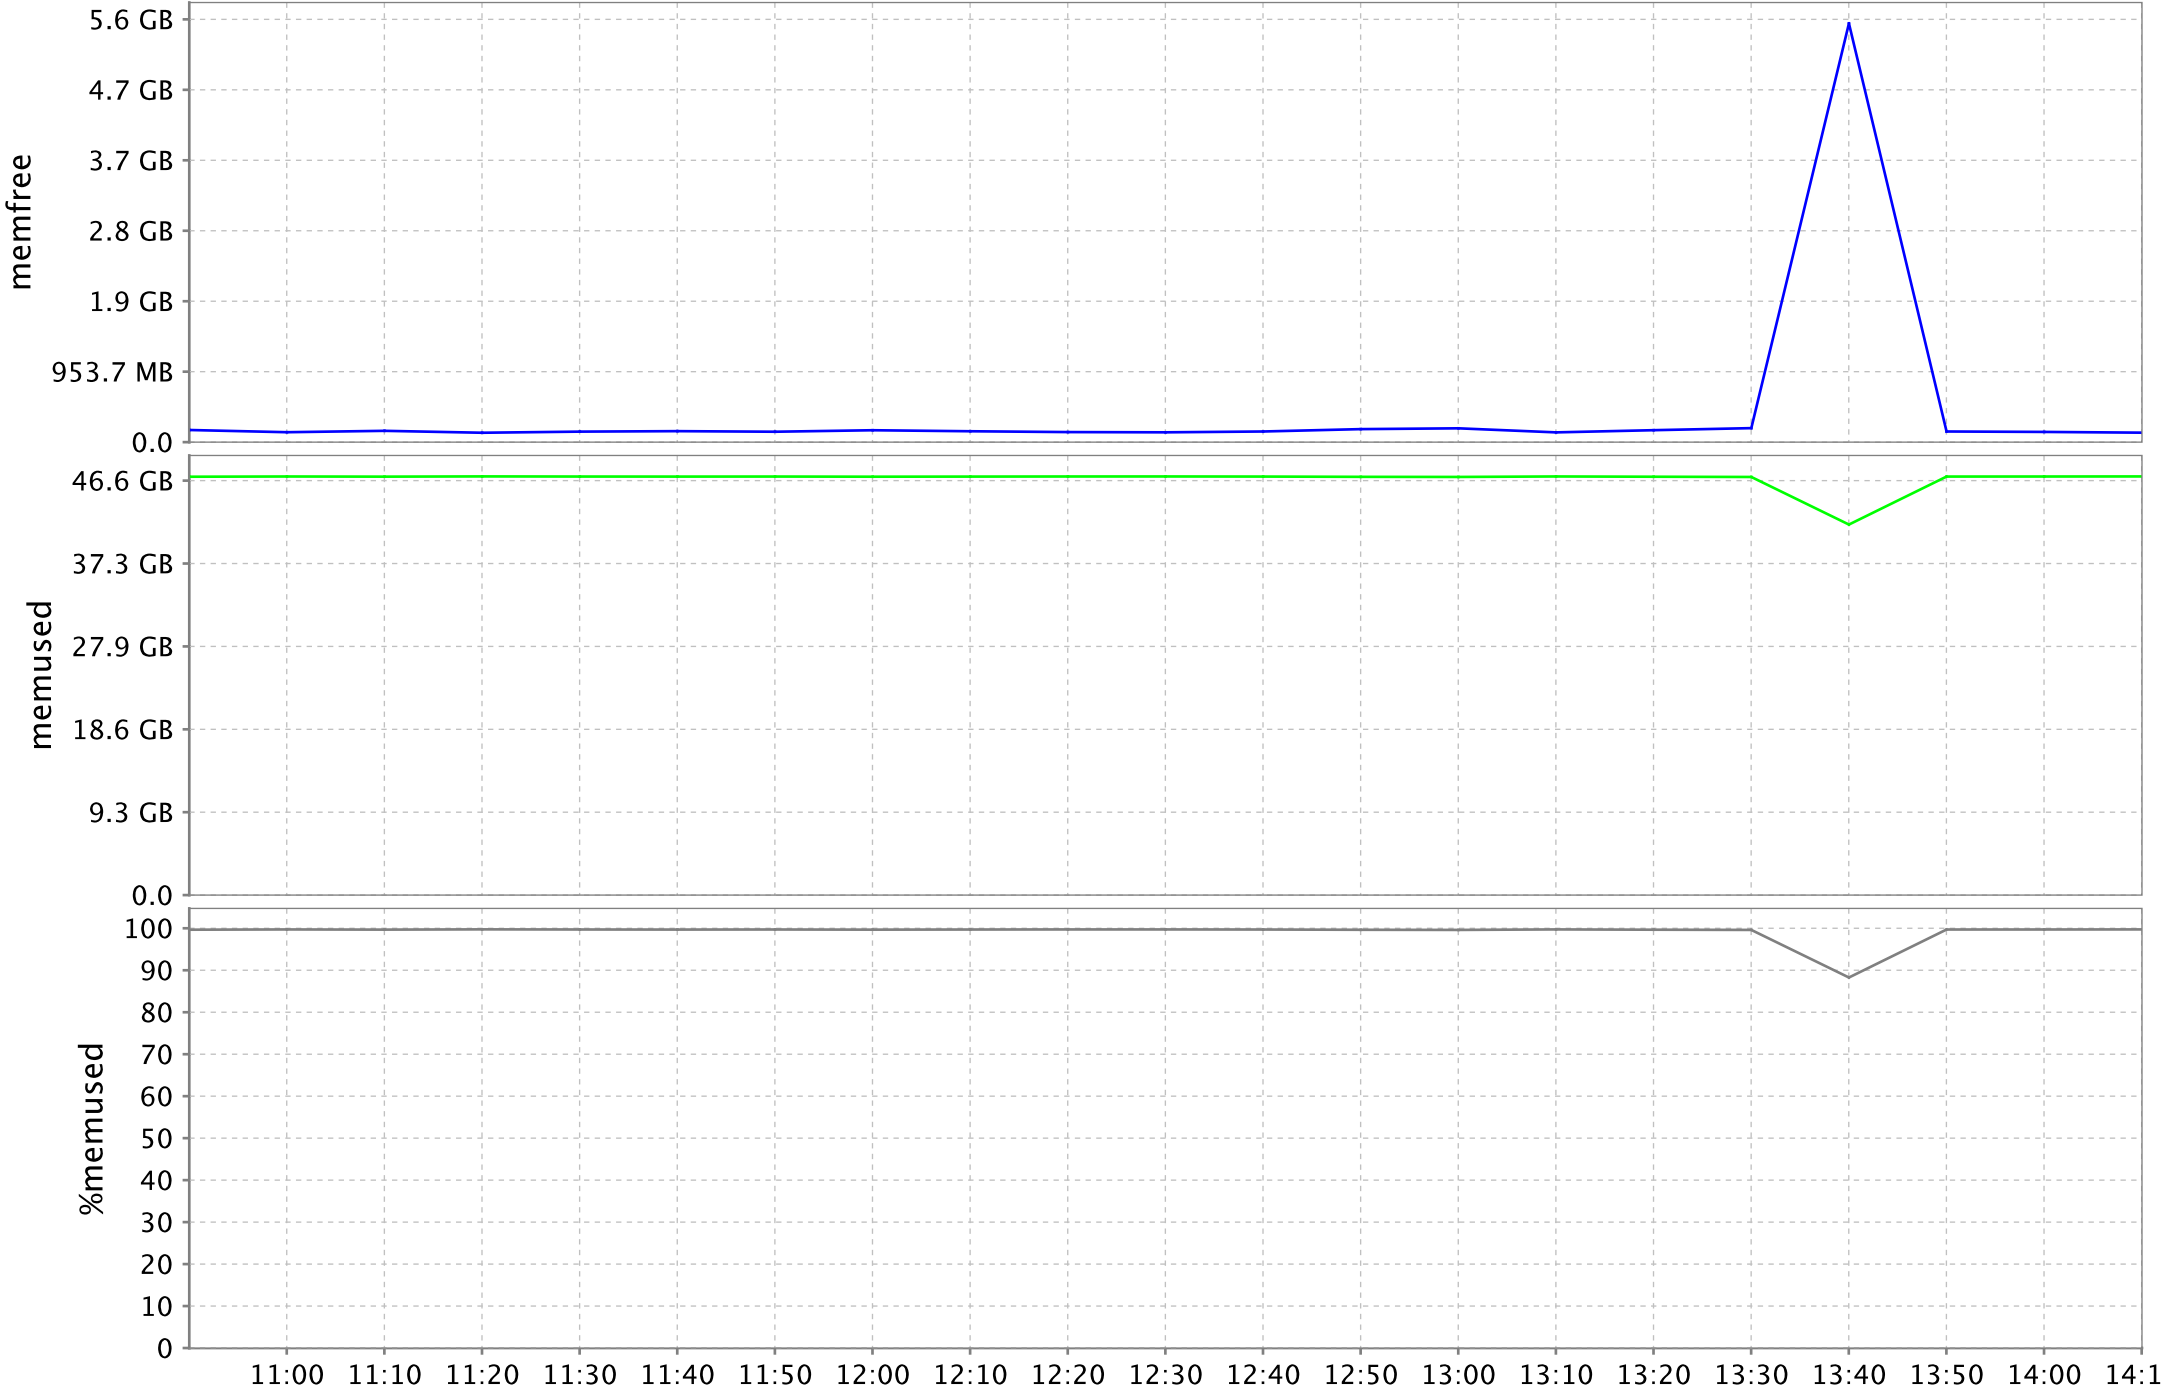

SAR Statistics

For `alpha.camb.comdev.ca`

On 08/09/10

CPU 10 for alpha.camb.comdev.ca

CPU 11 for alpha.camb.comdev.ca

CPU 12 for alpha.camb.comdev.ca

CPU 13 for alpha.camb.comdev.ca

CPU 14 for alpha.camb.comdev.ca

CPU 15 for alpha.camb.comdev.ca

I/O for alpha.camb.comdev.ca

Memory Usage for alpha.camb.comdev.ca

Memory Misc for alpha.camb.comdev.ca

Swap usage for alpha.camb.comdev.ca

Load for alpha.camb.comdev.ca

Page for alpha.camb.comdev.ca