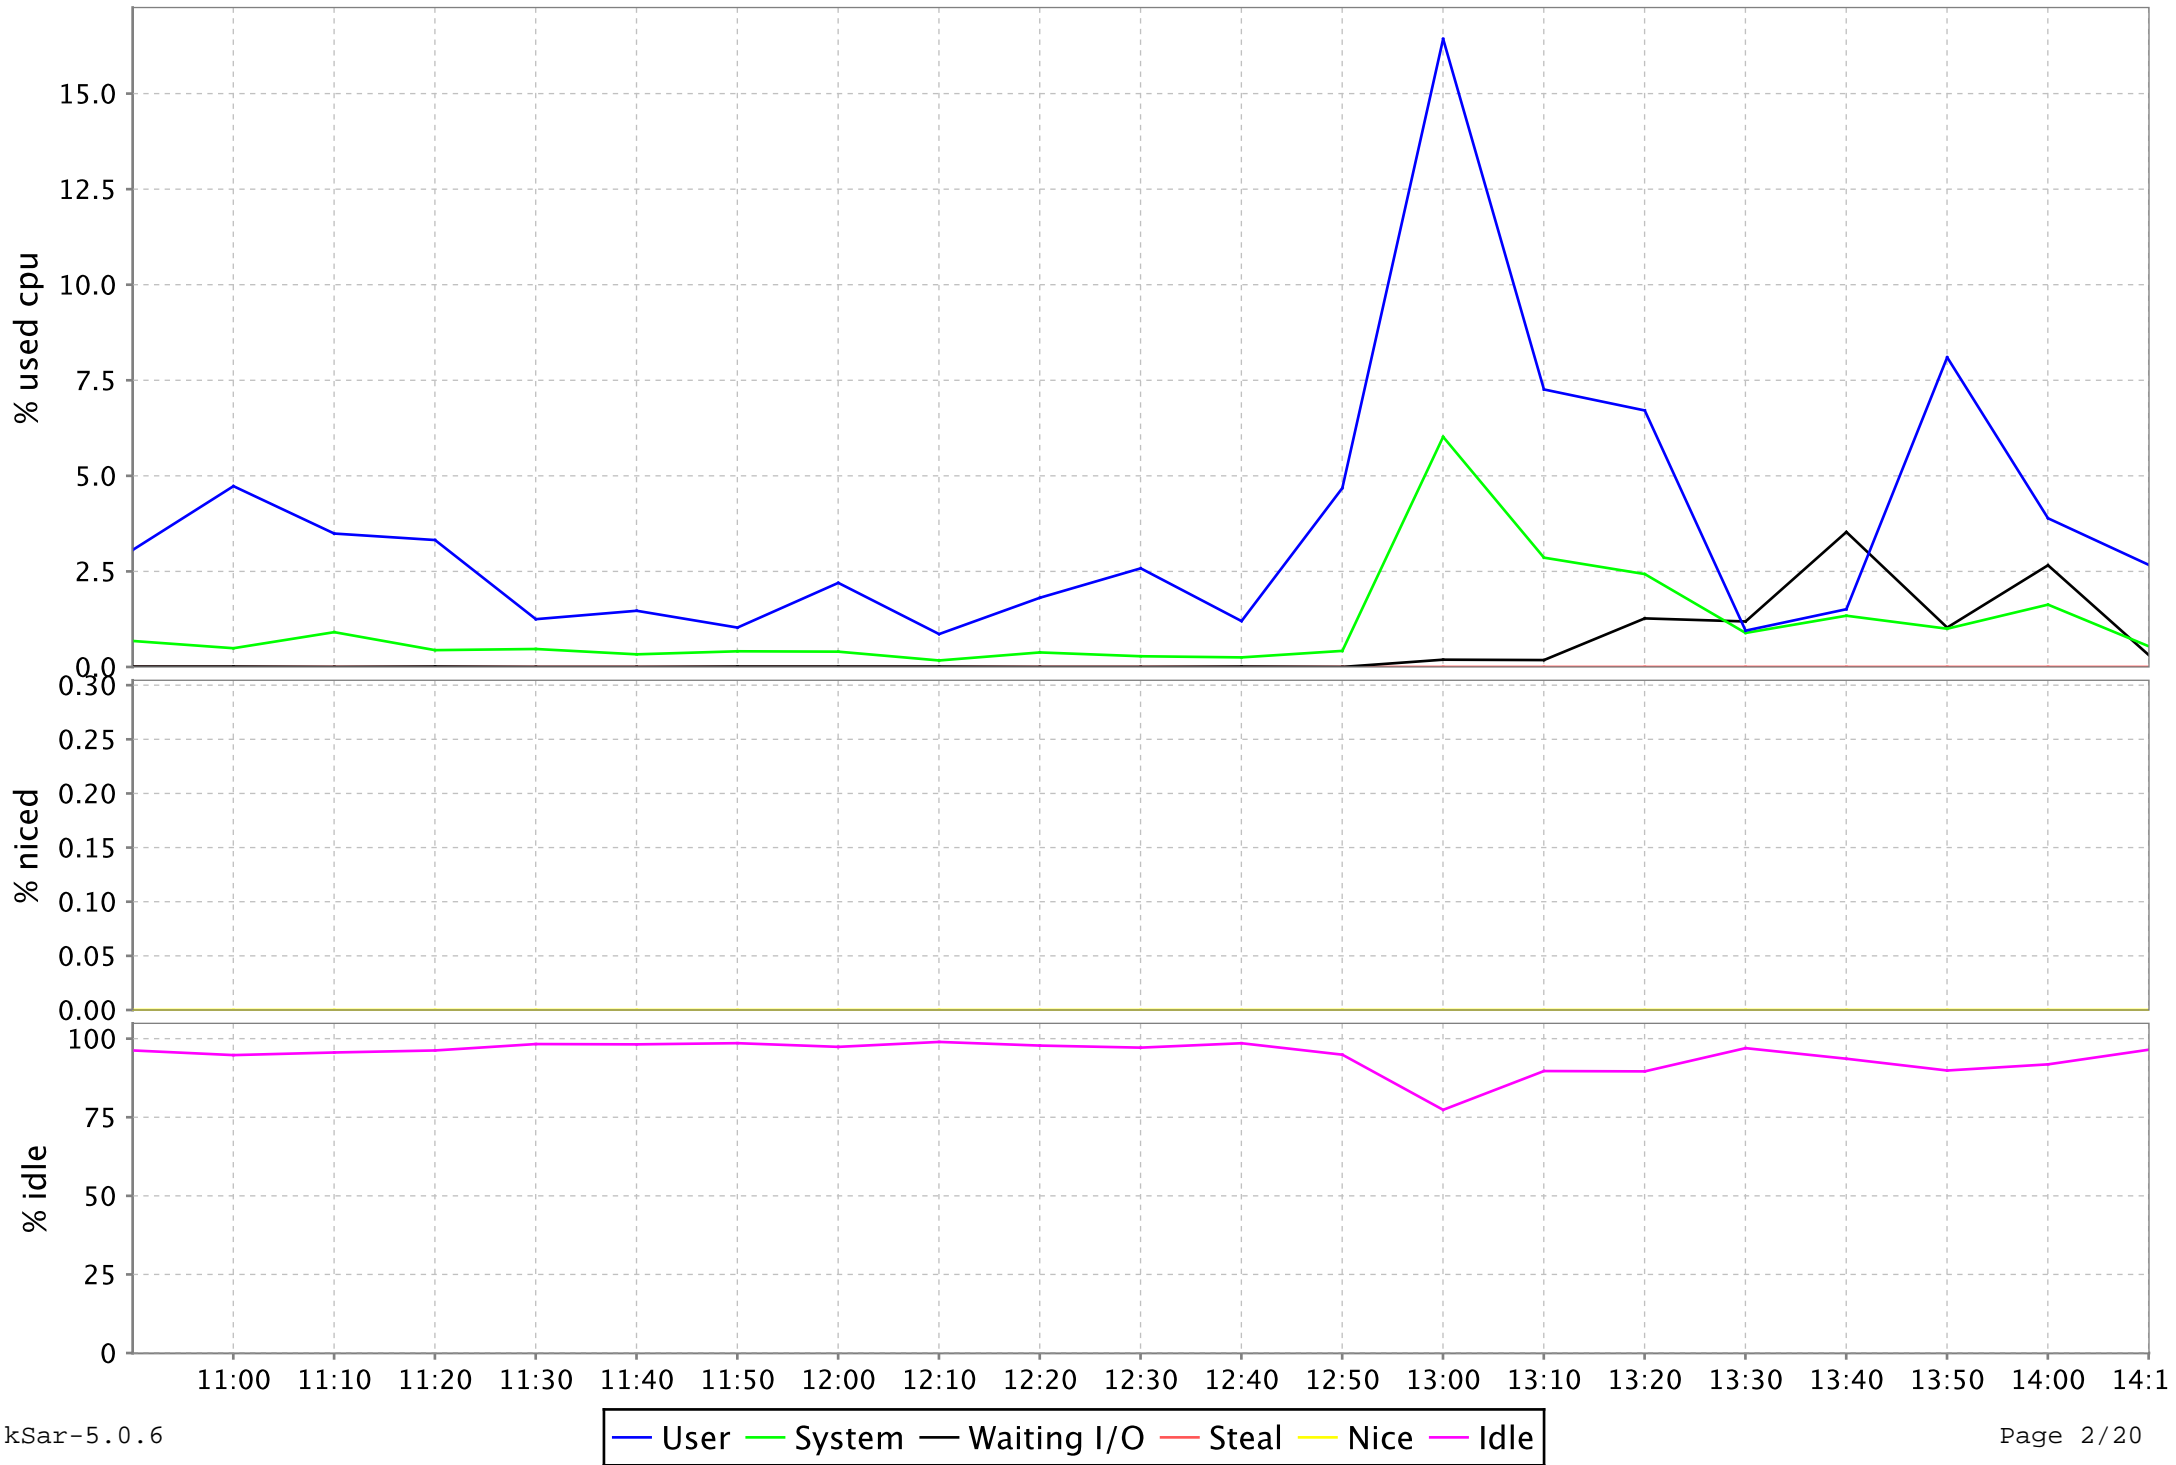

SAR Statistics

For `alpha.camb.comdev.ca`

On 08/09/10

CPU 10 for alpha.camb.comdev.ca

CPU 11 for alpha.camb.comdev.ca

CPU 12 for alpha.camb.comdev.ca

CPU 13 for alpha.camb.comdev.ca

CPU 14 for alpha.camb.comdev.ca

CPU 15 for alpha.camb.comdev.ca

I/O for alpha.camb.comdev.ca

Memory Usage for alpha.camb.comdev.ca

Memory Misc for alpha.camb.comdev.ca

Swap usage for alpha.camb.comdev.ca

Load for alpha.camb.comdev.ca

Page for alpha.camb.comdev.ca