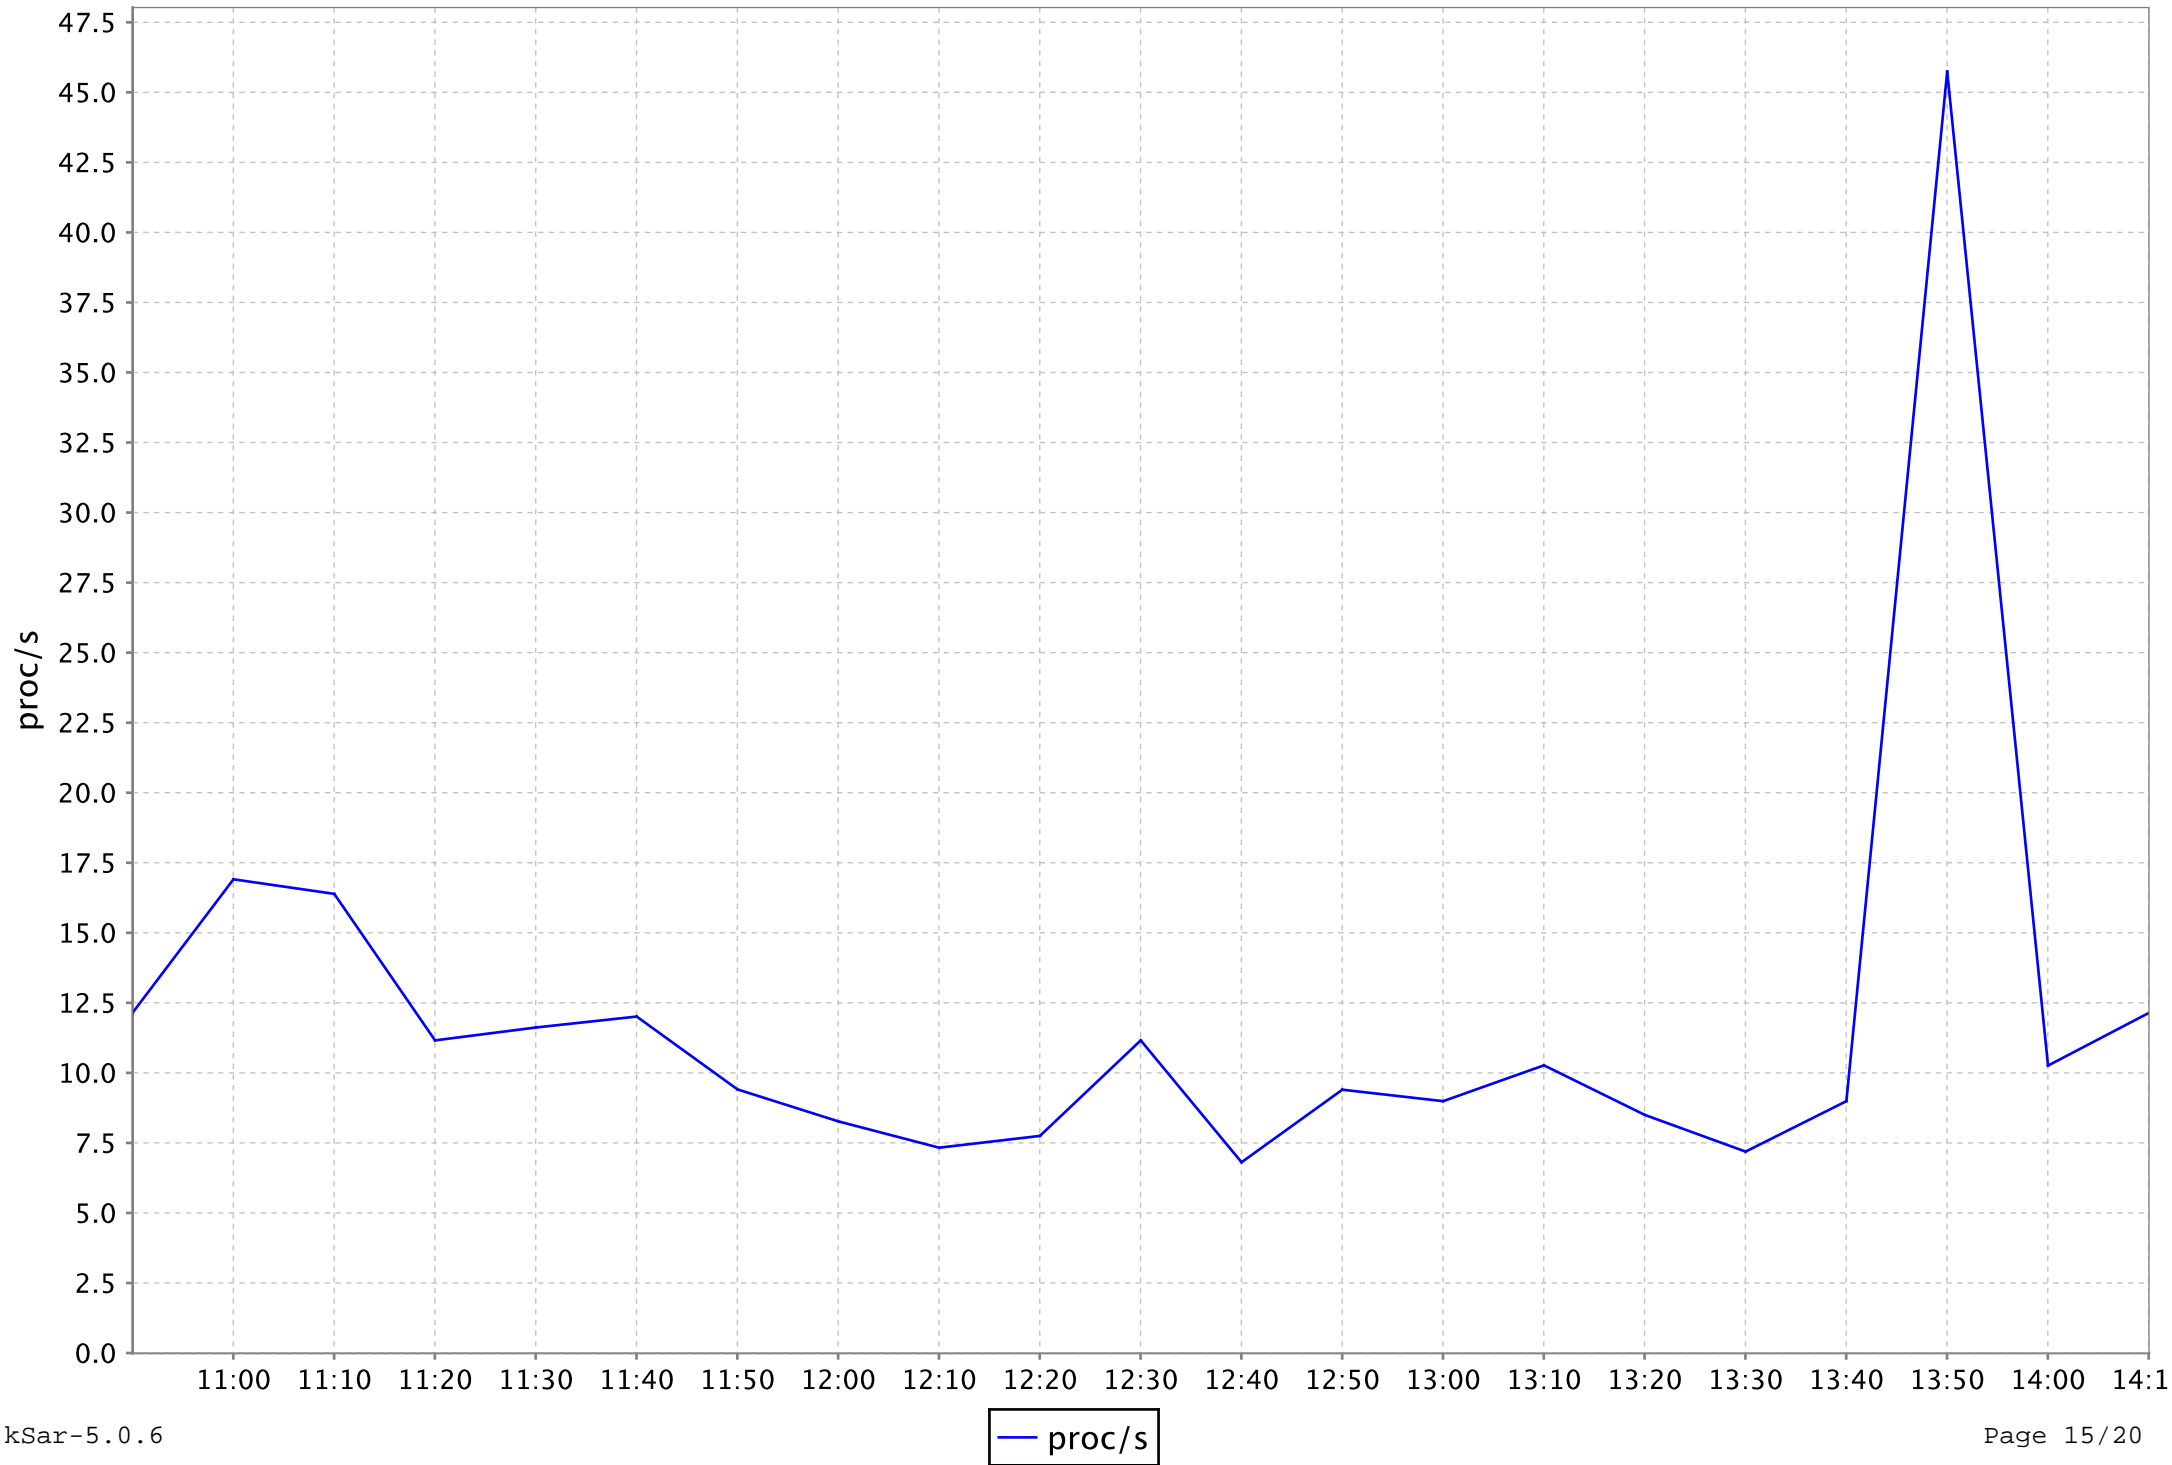

Processes for alpha.camb.comdev.ca