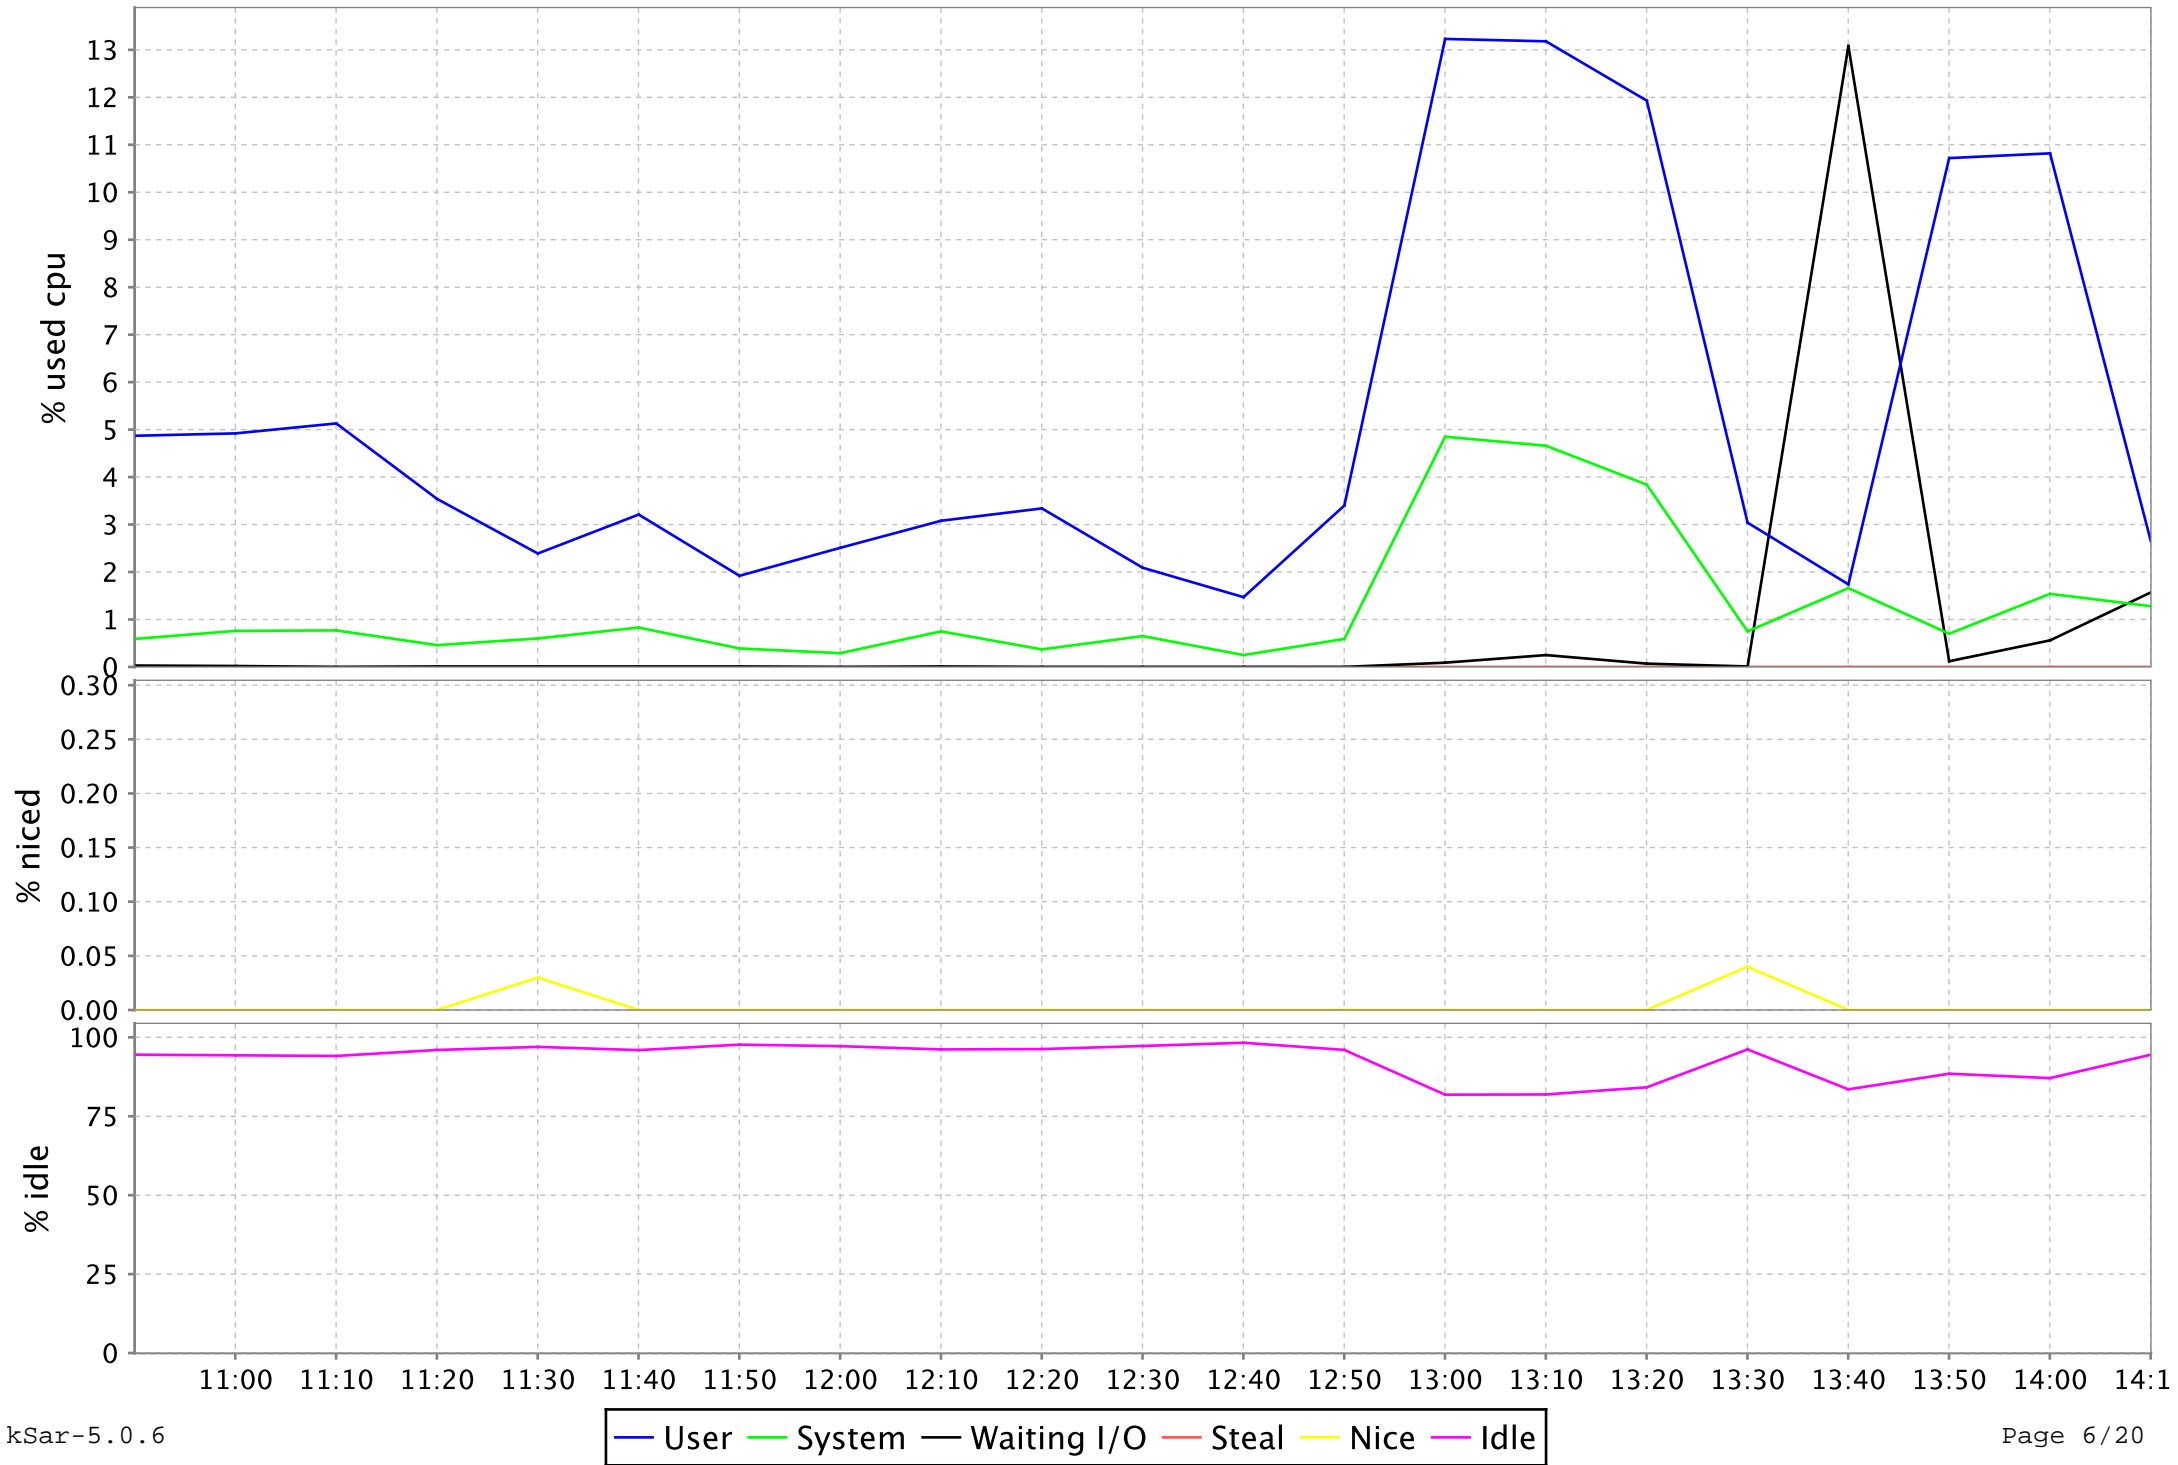

SAR Statistics

For `alpha.camb.comdev.ca`

On 08/09/10

CPU 10 for alpha.camb.comdev.ca

CPU 11 for alpha.camb.comdev.ca

CPU 12 for alpha.camb.comdev.ca

CPU 13 for alpha.camb.comdev.ca

CPU 14 for alpha.camb.comdev.ca

CPU 15 for alpha.camb.comdev.ca

I/O for alpha.camb.comdev.ca

Memory Usage for alpha.camb.comdev.ca

Memory Misc for alpha.camb.comdev.ca

Swap usage for alpha.camb.comdev.ca

Load for alpha.camb.comdev.ca

Page for alpha.camb.comdev.ca