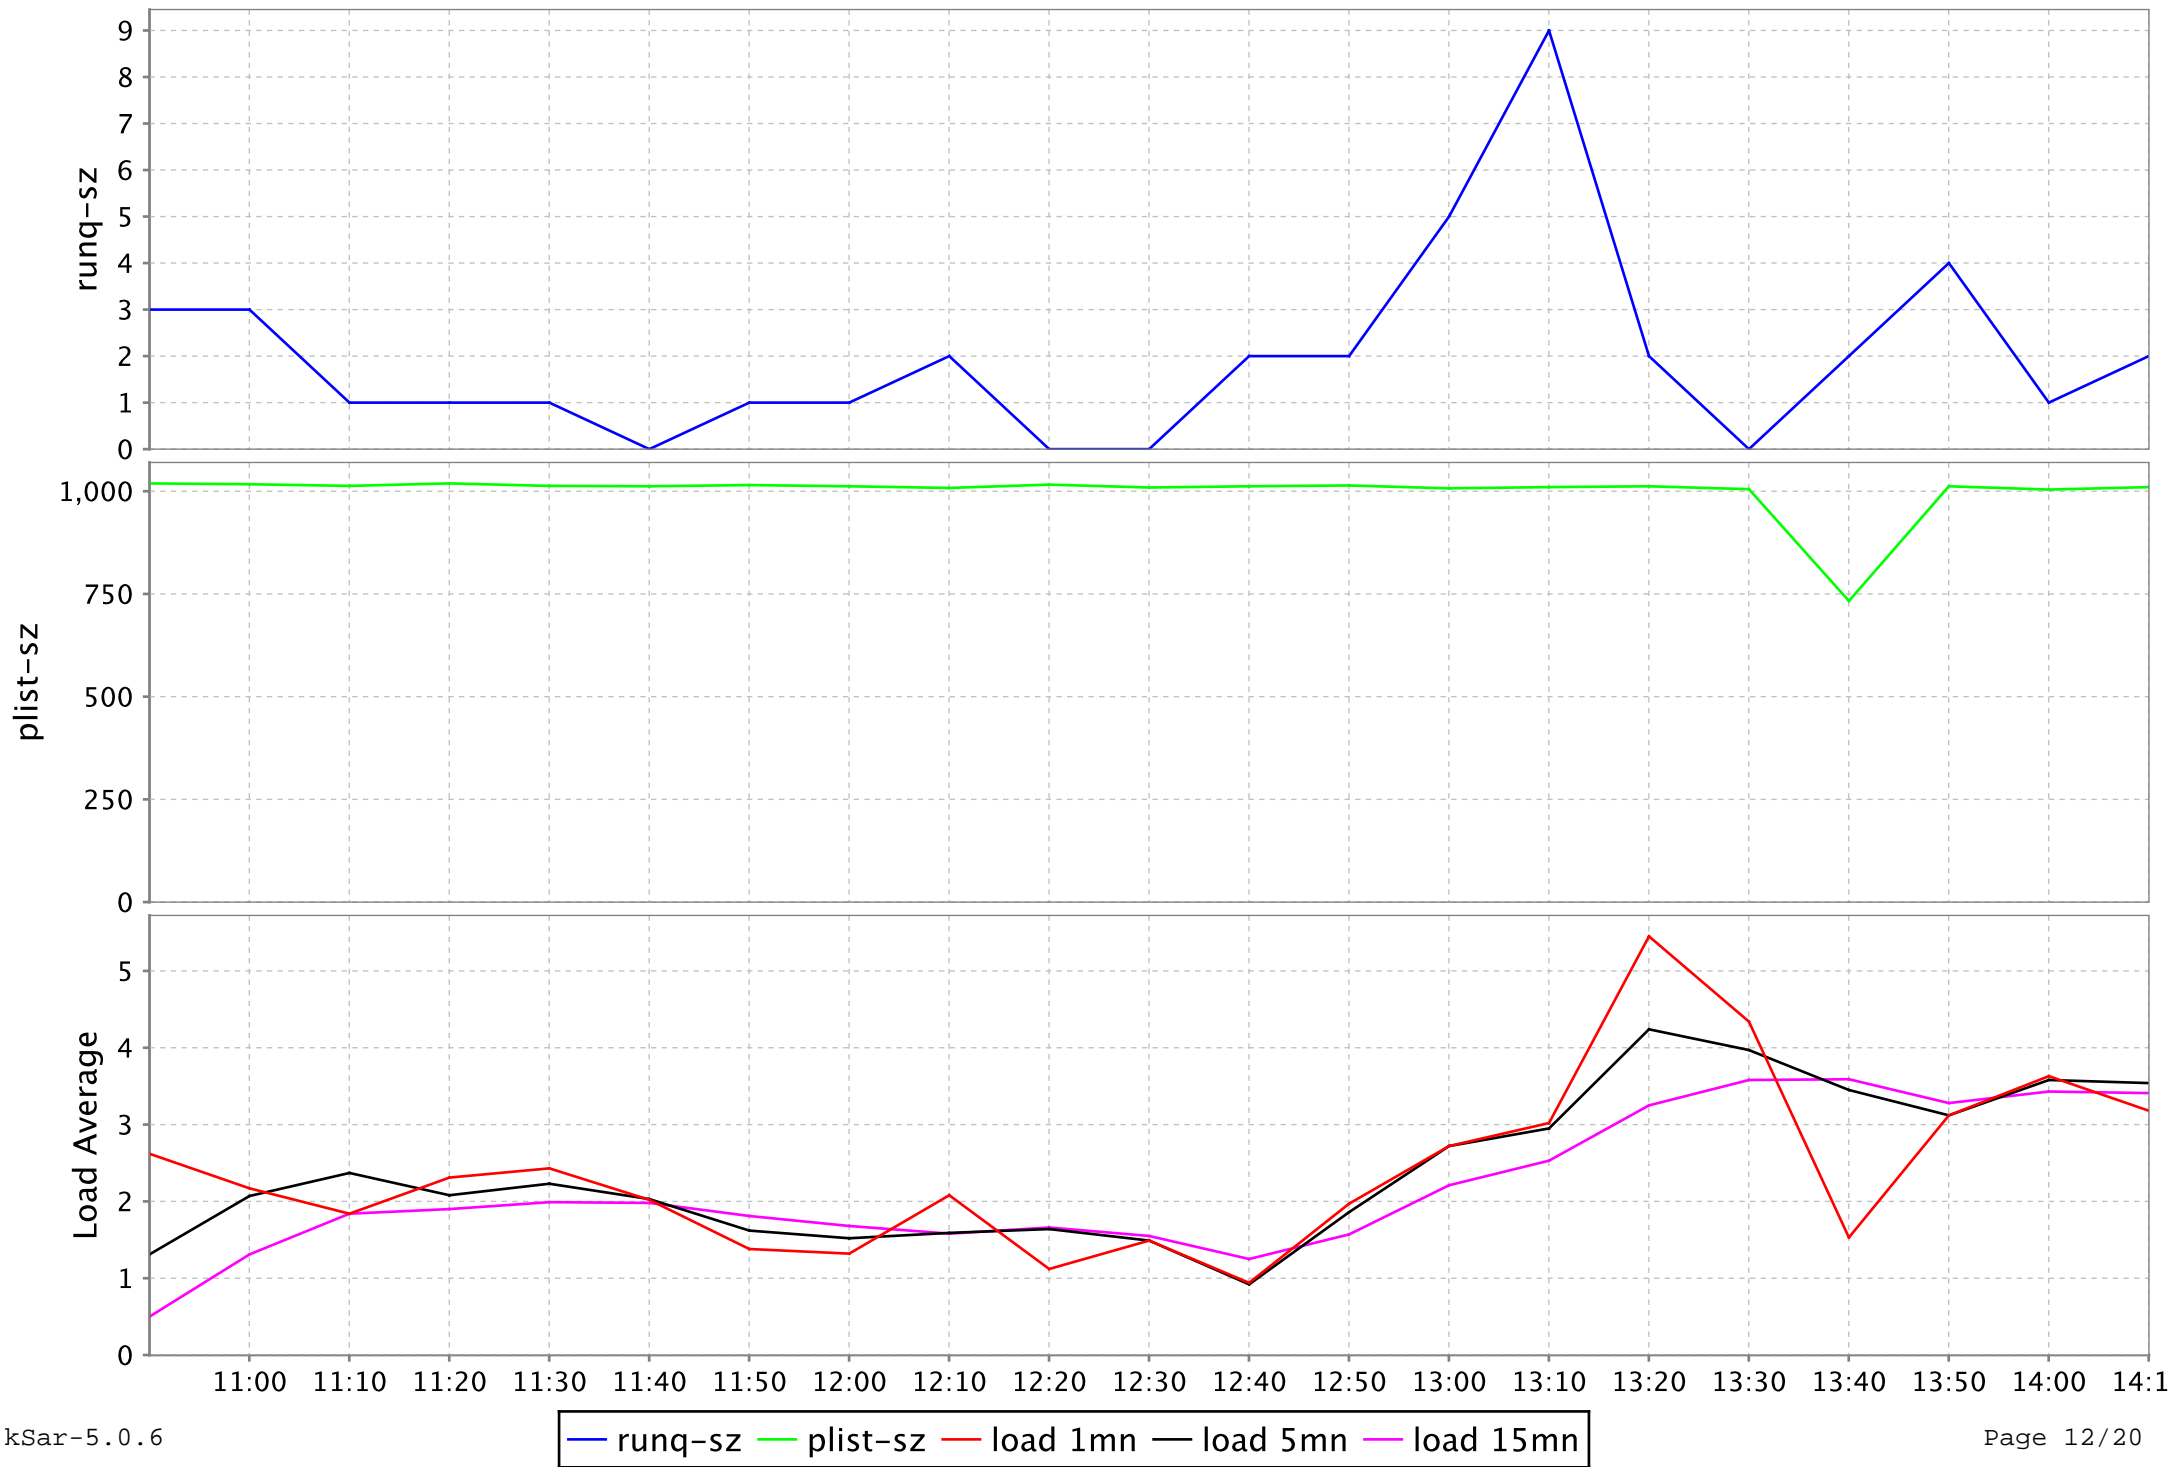

CPU 15 for alpha.camb.comdev.ca

I/O for alpha.camb.comdev.ca

Memory Usage for alpha.camb.comdev.ca

Memory Misc for alpha.camb.comdev.ca

Swap usage for alpha.camb.comdev.ca

Load for alpha.camb.comdev.ca

Page for alpha.camb.comdev.ca