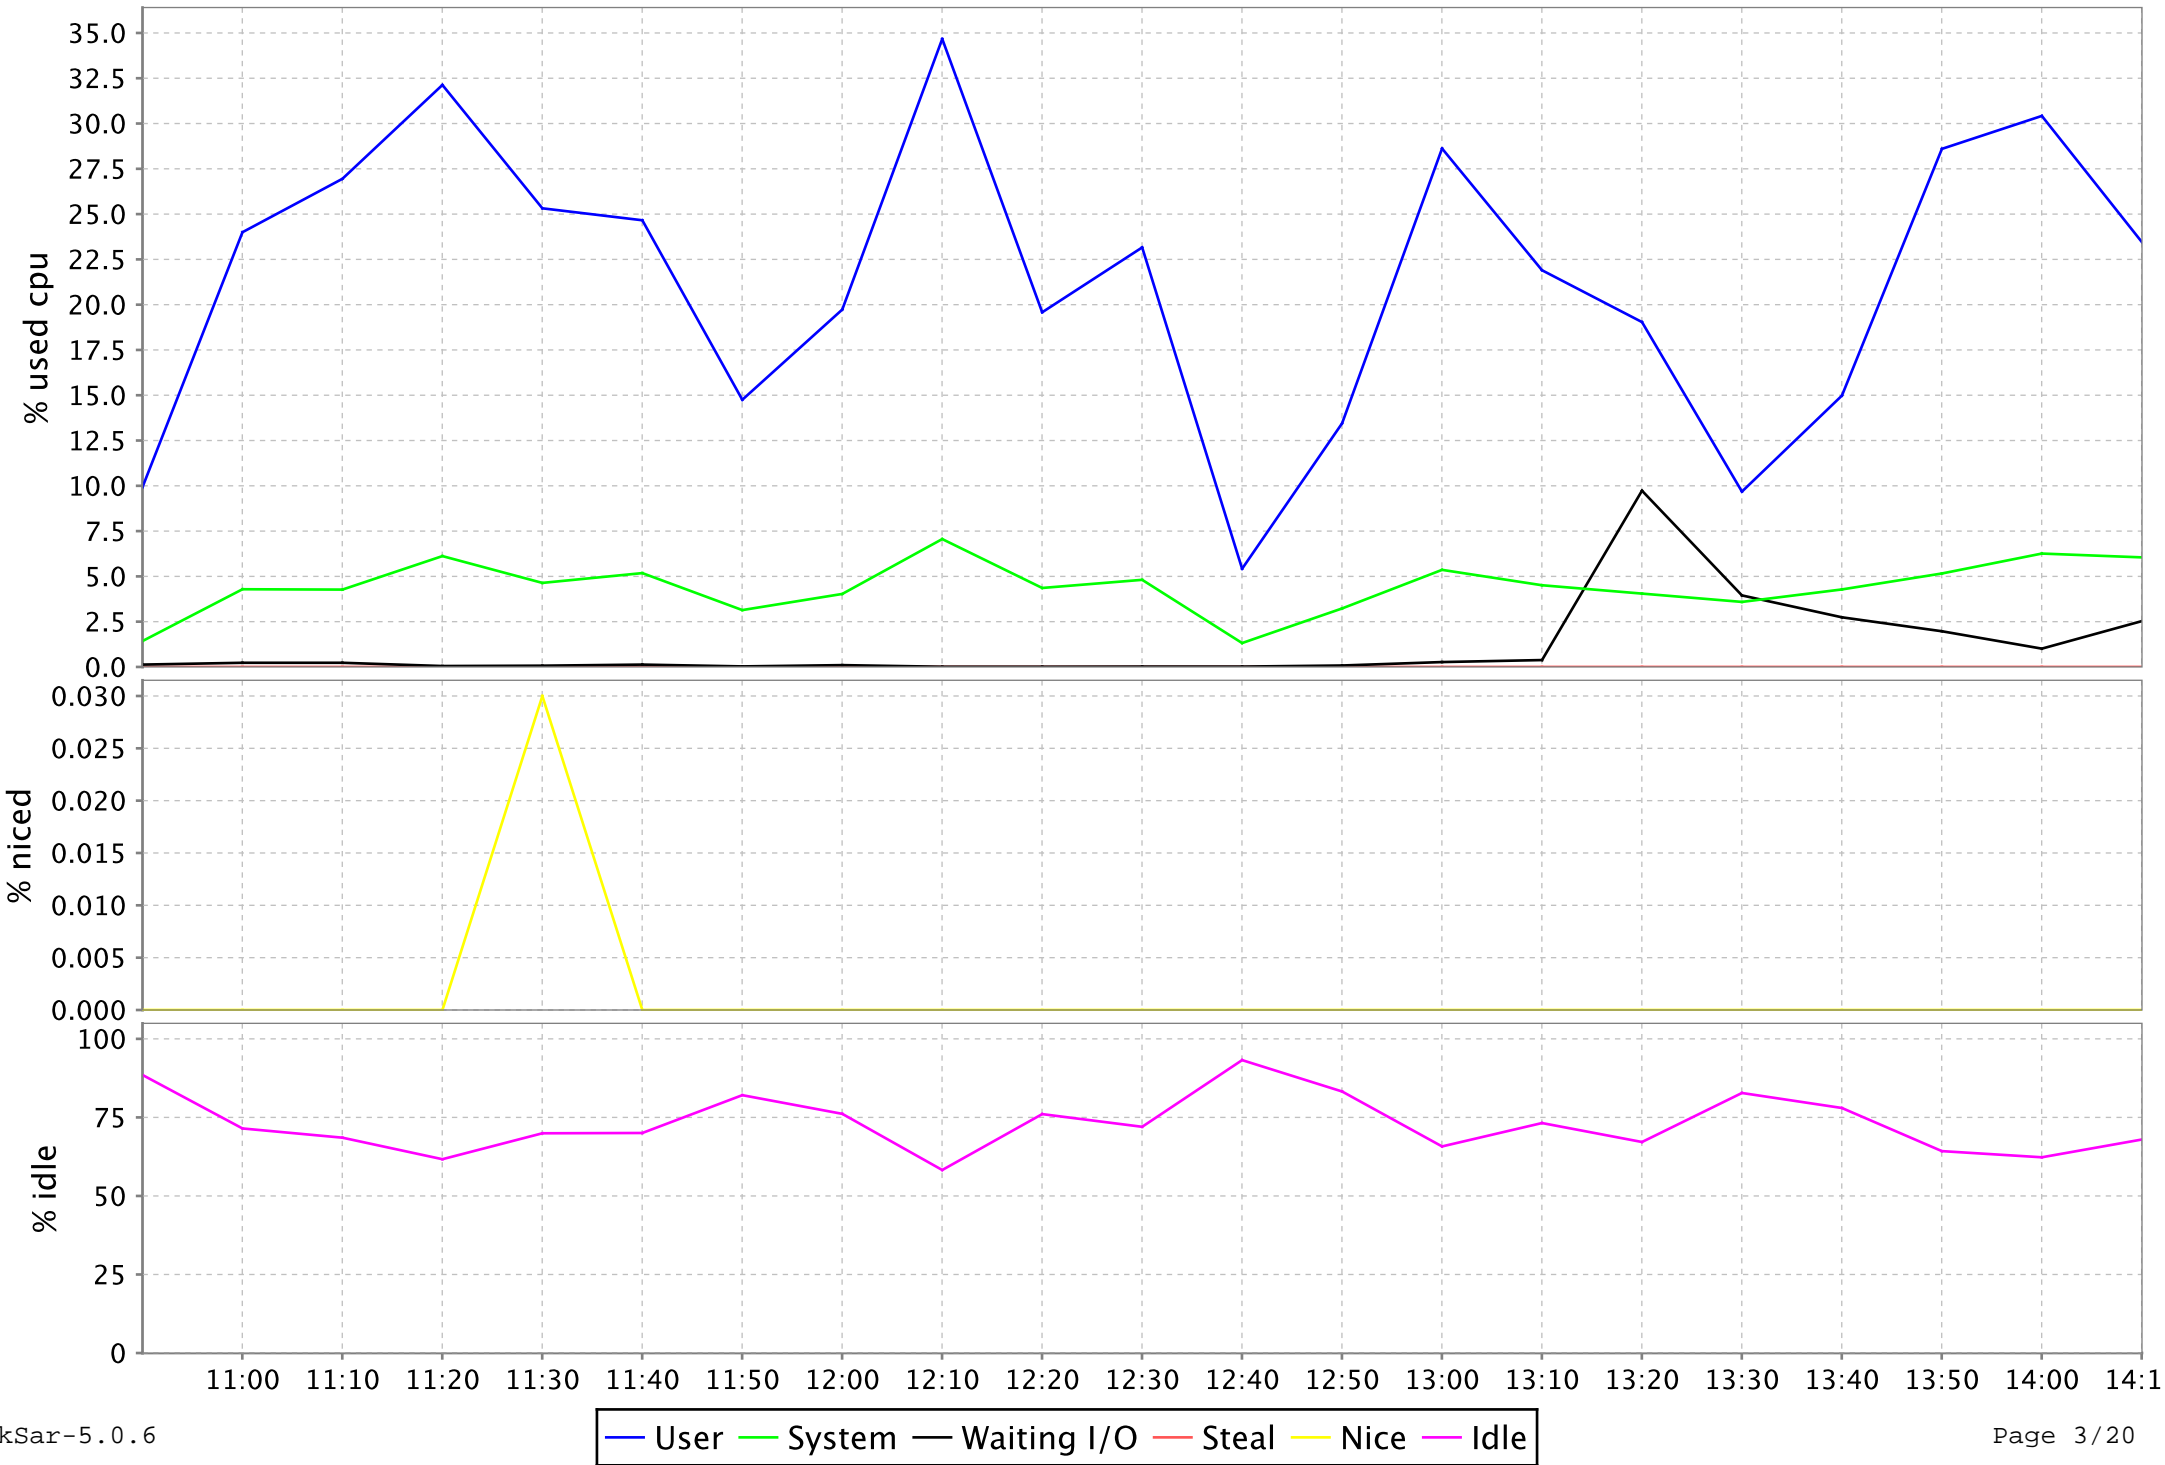

SAR Statistics

For `alpha.camb.comdev.ca`

On 08/09/10

CPU 10 for alpha.camb.comdev.ca

CPU 11 for alpha.camb.comdev.ca

CPU 12 for alpha.camb.comdev.ca

CPU 13 for alpha.camb.comdev.ca

CPU 14 for alpha.camb.comdev.ca

CPU 15 for alpha.camb.comdev.ca

I/O for alpha.camb.comdev.ca

Memory Usage for alpha.camb.comdev.ca

Memory Misc for alpha.camb.comdev.ca

Swap usage for alpha.camb.comdev.ca

Load for alpha.camb.comdev.ca

Page for alpha.camb.comdev.ca