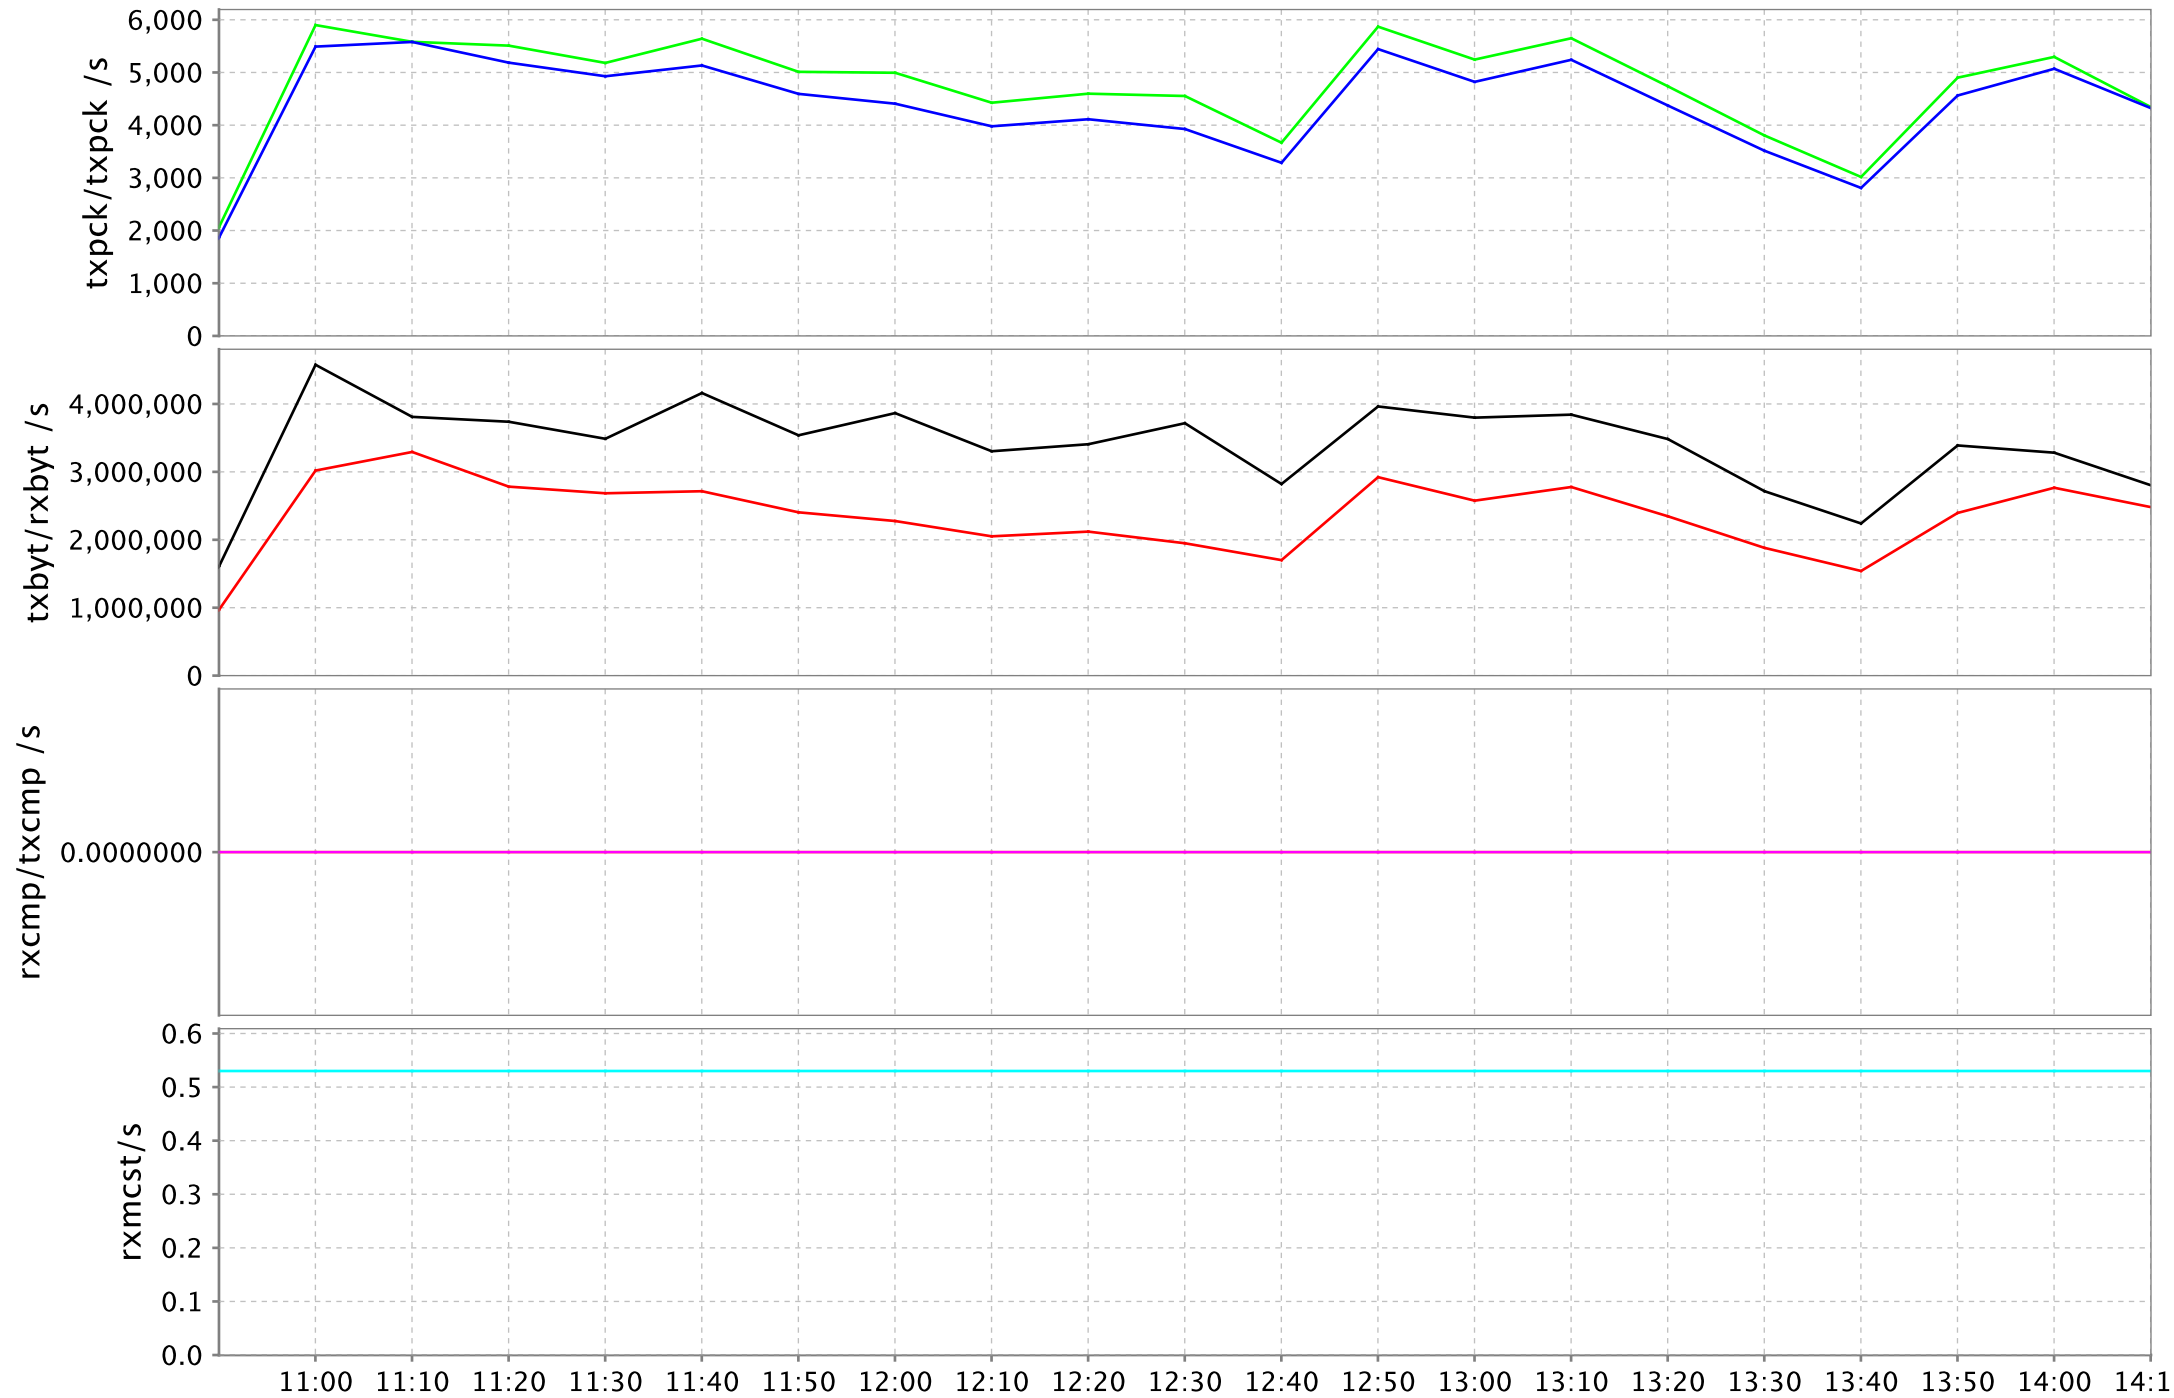

Paging Activity for alpha.camb.comdev.ca

Processes for alpha.camb.comdev.ca

CPU all for alpha.camb.comdev.ca

Interface traffic eth0 for alpha.camb.comdev.ca

Interface errors eth0 for alpha.camb.comdev.ca

Interface traffic eth1 for alpha.camb.comdev.ca