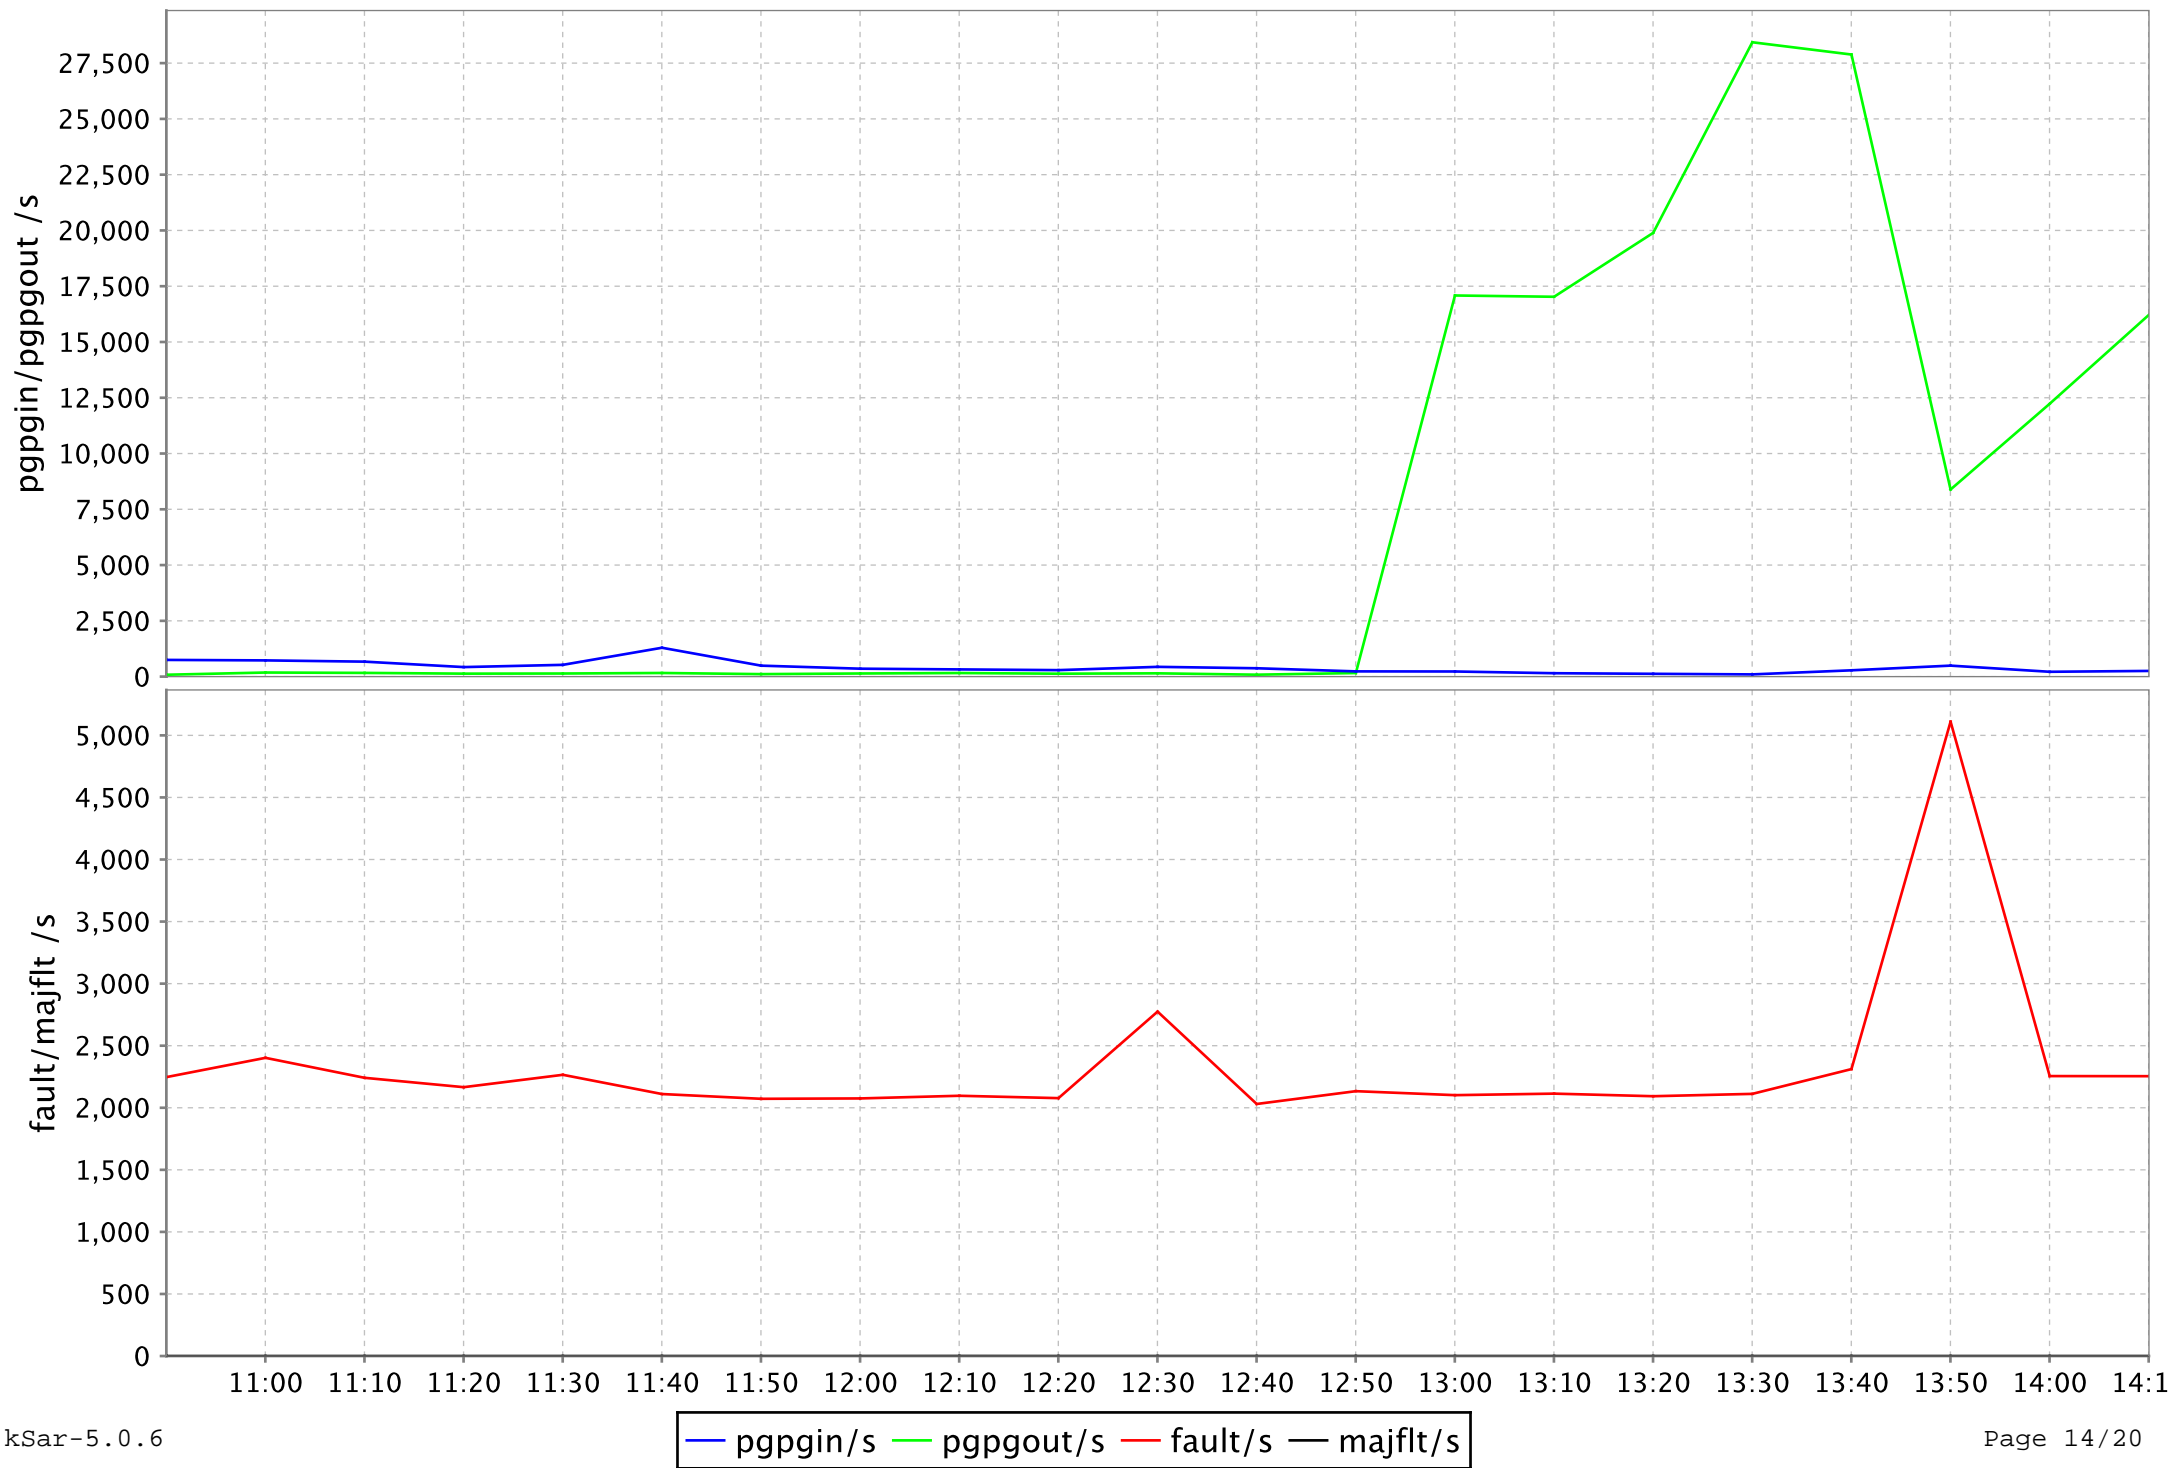

Paging Activity for alpha.camb.comdev.ca