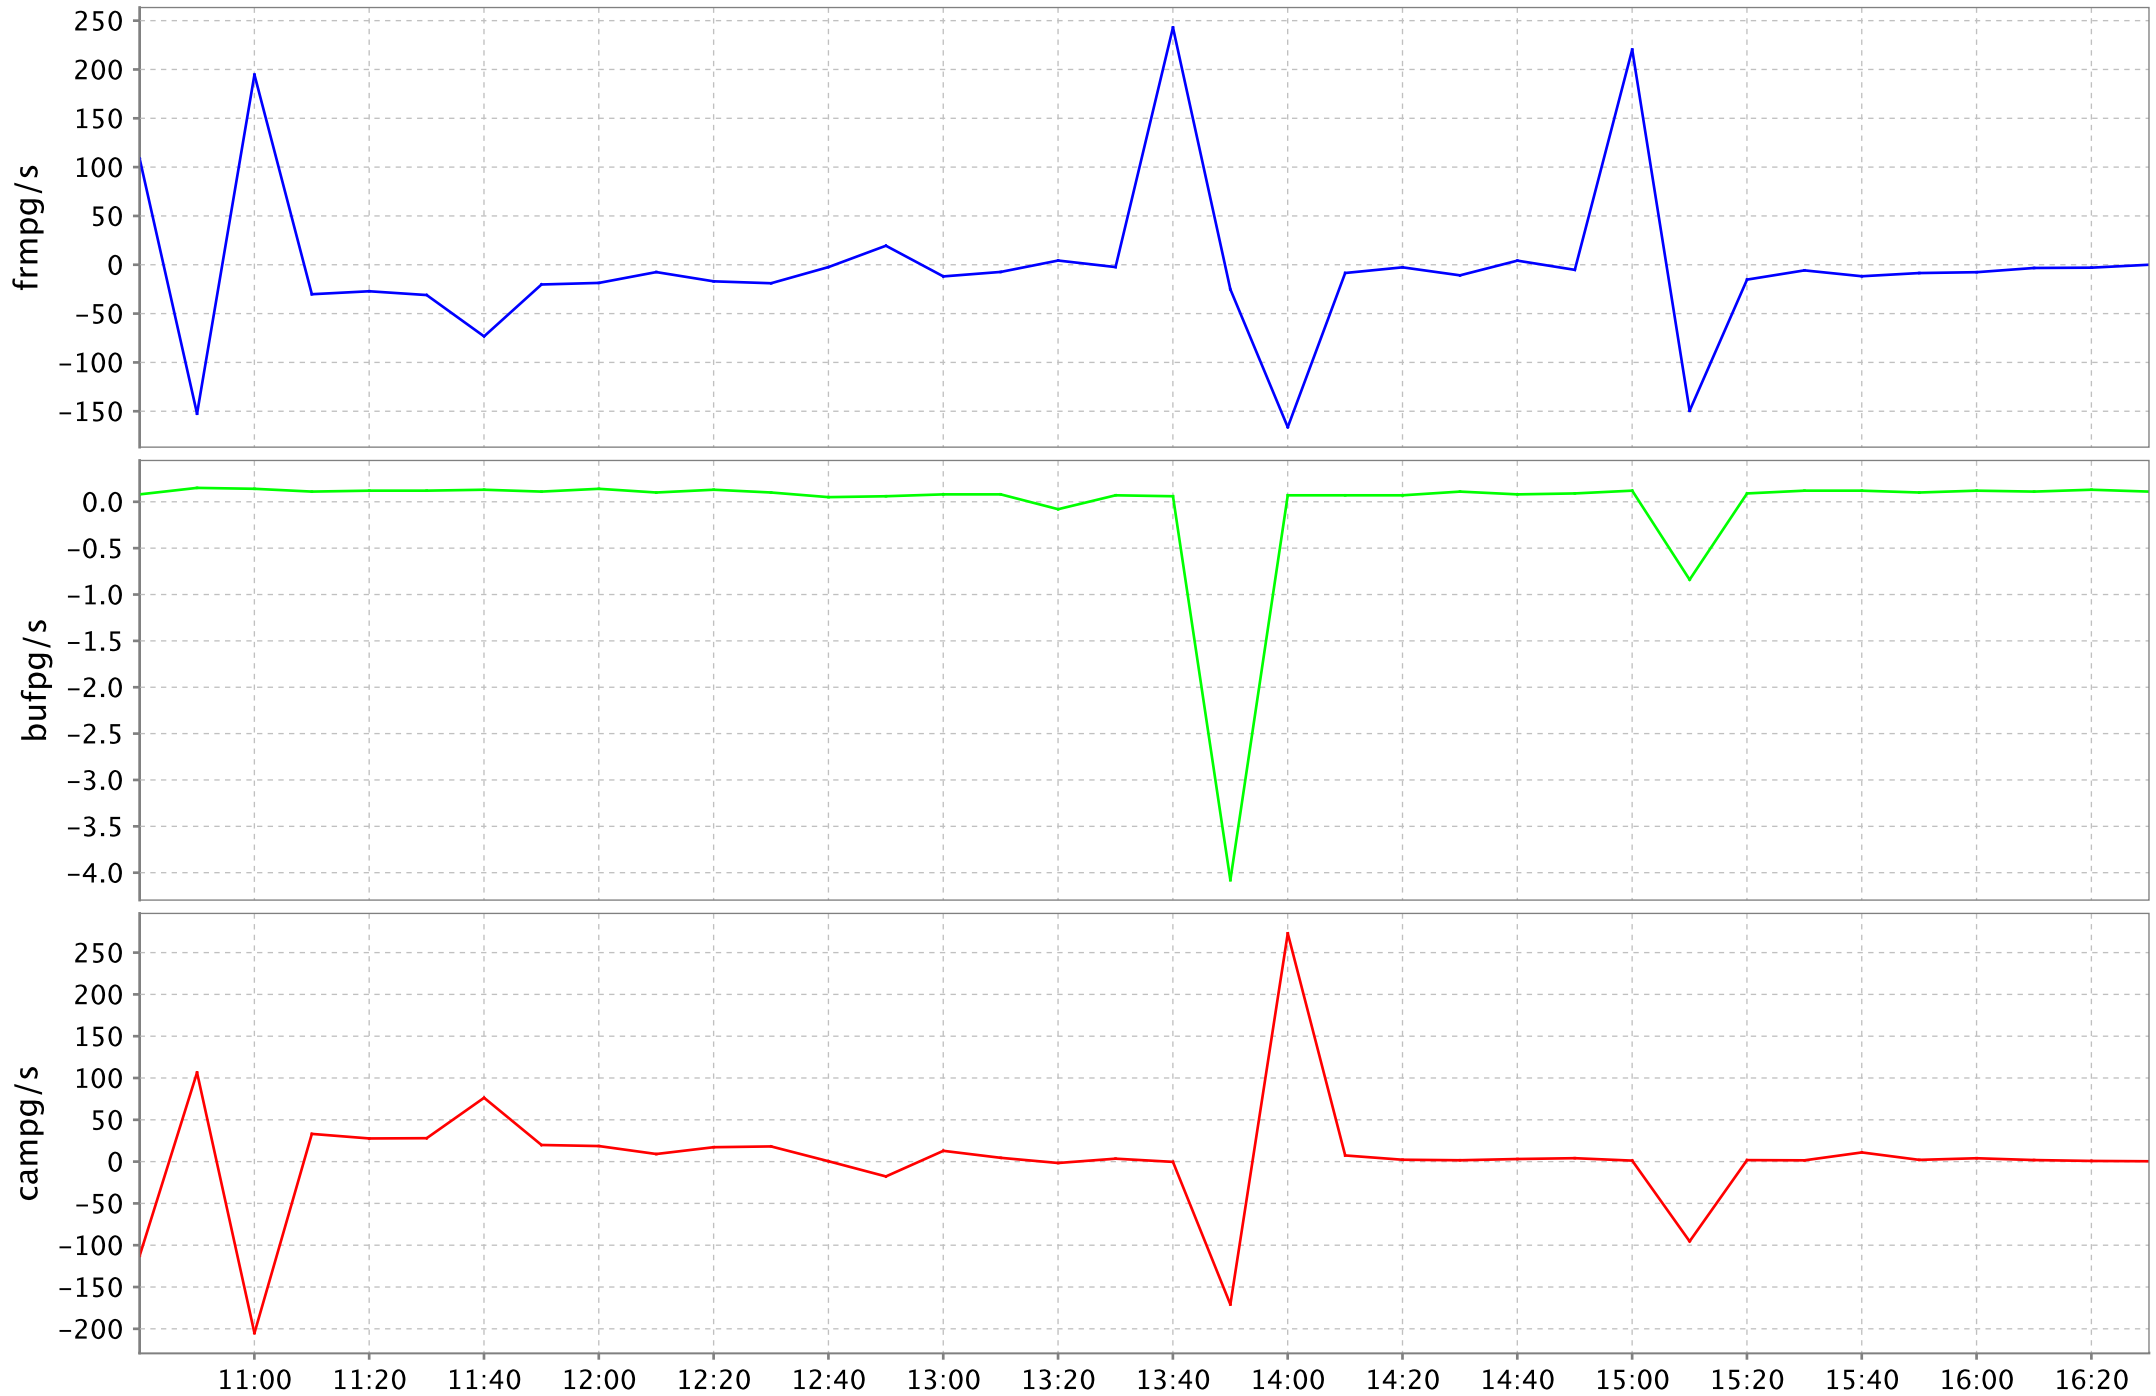

I/O for bravo.camb.comdev.ca

Memory Usage for bravo.camb.comdev.ca

Swap usage for bravo.camb.comdev.ca

Load for bravo.camb.comdev.ca

Page for bravo.camb.comdev.ca

Paging Activity for bravo.camb.comdev.ca

Processes for bravo.camb.comdev.ca

Swapping for bravo.camb.comdev.ca

CPU all for bravo.camb.comdev.ca

Interface traffic eth0 for bravo.camb.comdev.ca

Interface errors eth0 for bravo.camb.comdev.ca

Interface traffic eth1 for bravo.camb.comdev.ca