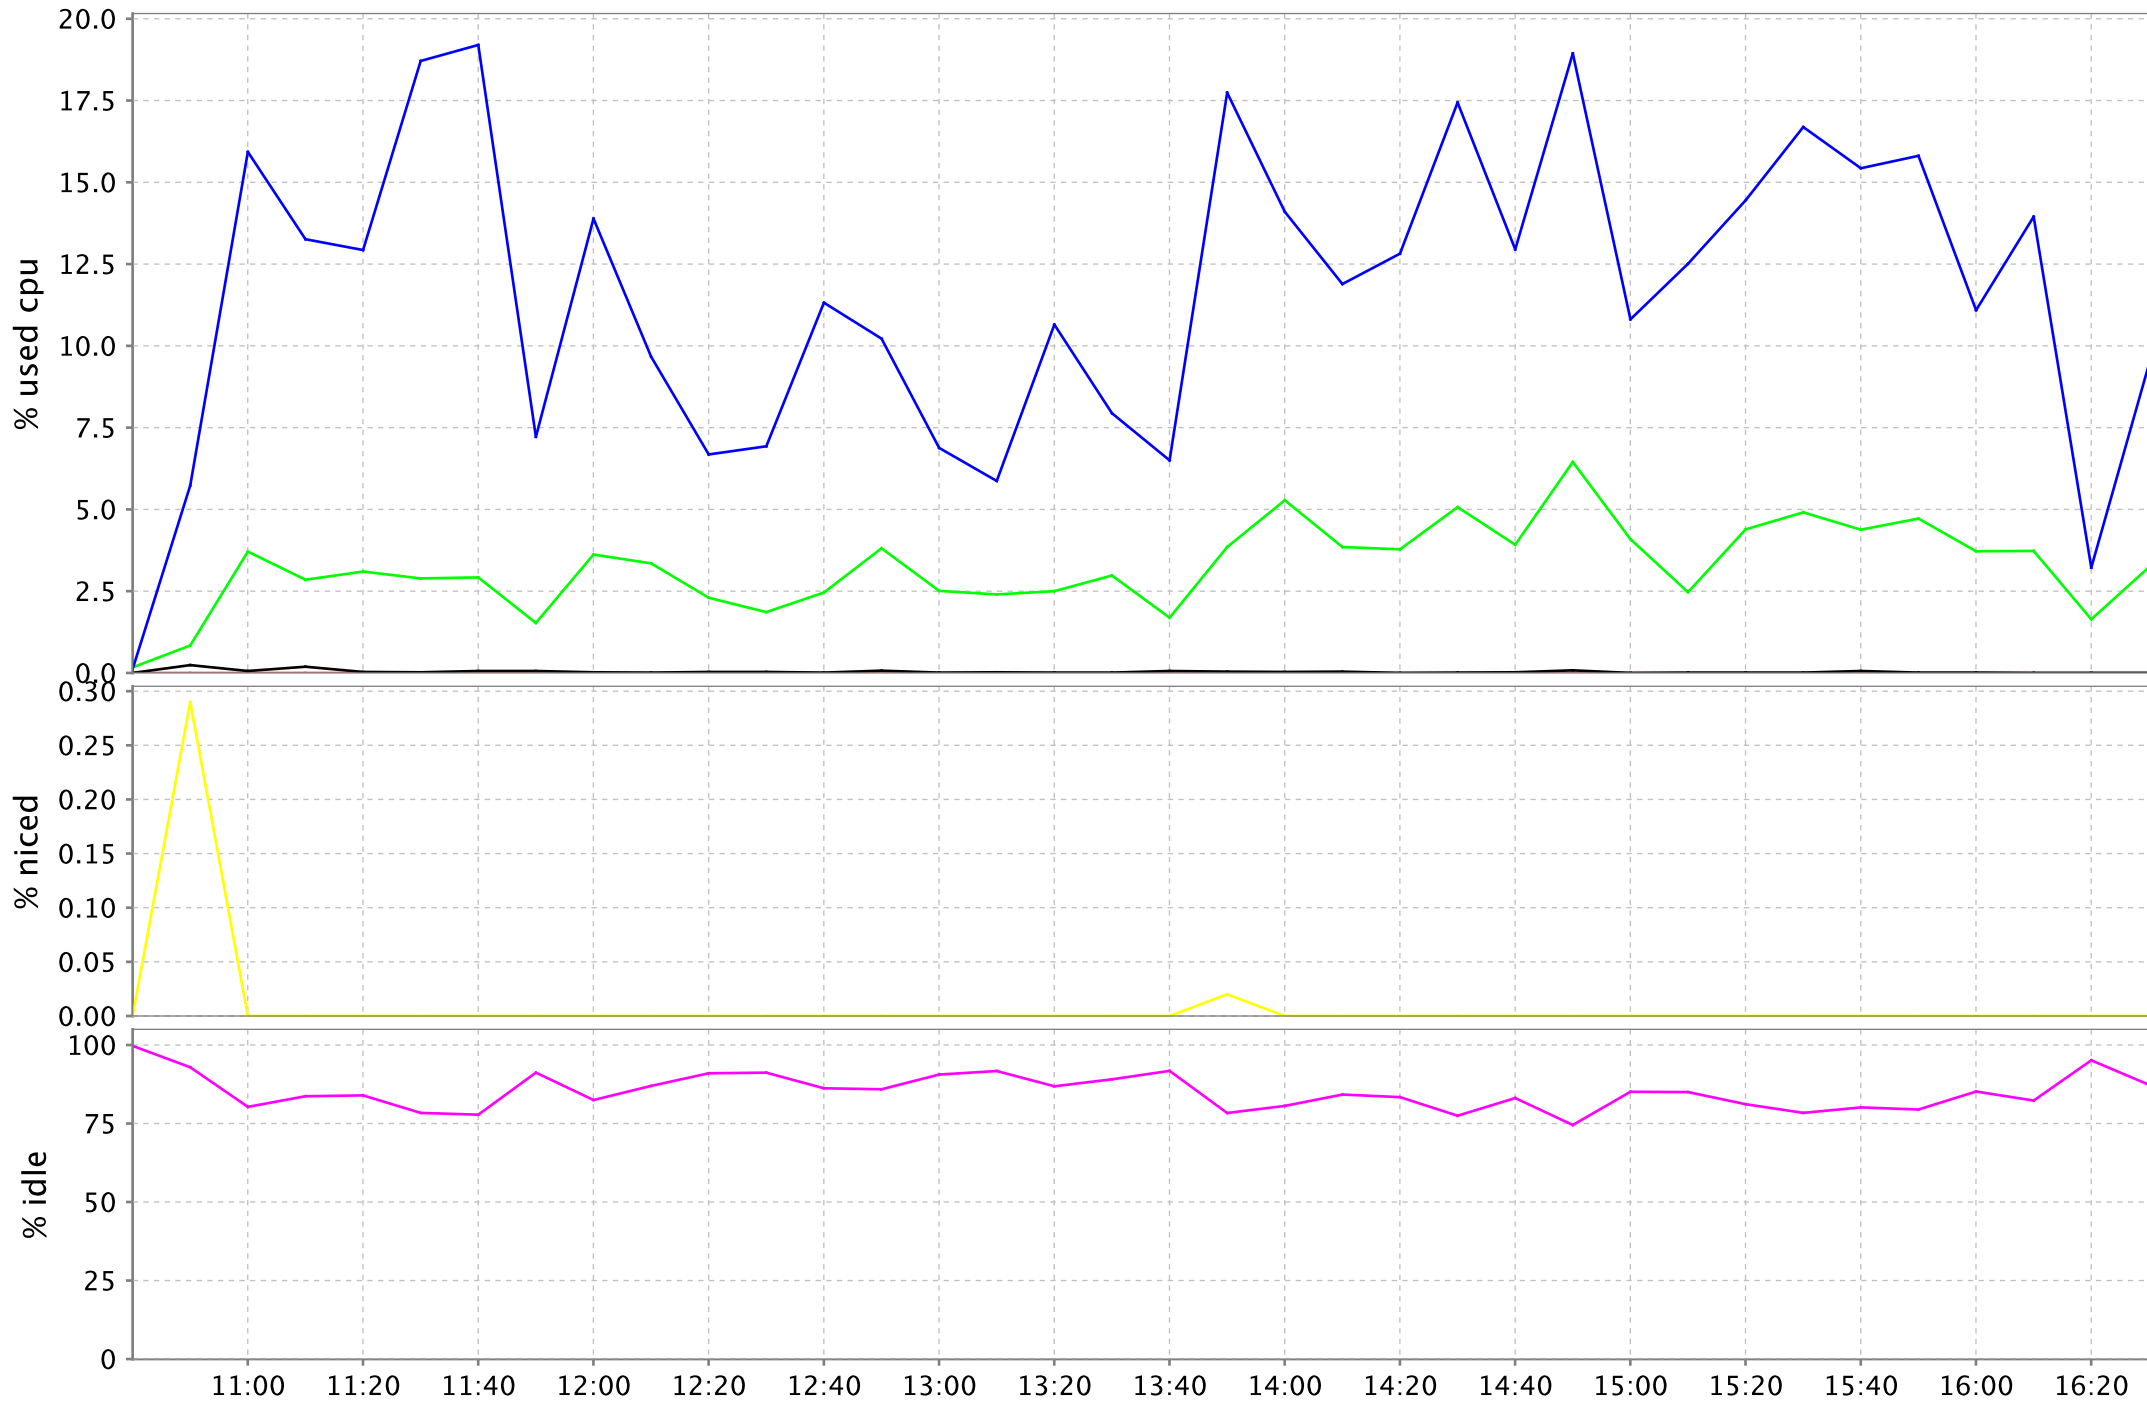

SAR Statistics

For `bravo.camb.comdev.ca`

On 08/09/10

CPU 11 for bravo.camb.comdev.ca

CPU 12 for bravo.camb.comdev.ca

CPU 13 for bravo.camb.comdev.ca

CPU 14 for bravo.camb.comdev.ca

CPU 15 for bravo.camb.comdev.ca

I/O for bravo.camb.comdev.ca

Memory Usage for bravo.camb.comdev.ca

Swap usage for bravo.camb.comdev.ca

Load for bravo.camb.comdev.ca

Page for bravo.camb.comdev.ca

Paging Activity for bravo.camb.comdev.ca

Processes for bravo.camb.comdev.ca

Swapping for bravo.camb.comdev.ca

CPU all for bravo.camb.comdev.ca

Interface traffic eth0 for bravo.camb.comdev.ca

Interface errors eth0 for bravo.camb.comdev.ca

Interface traffic eth1 for bravo.camb.comdev.ca