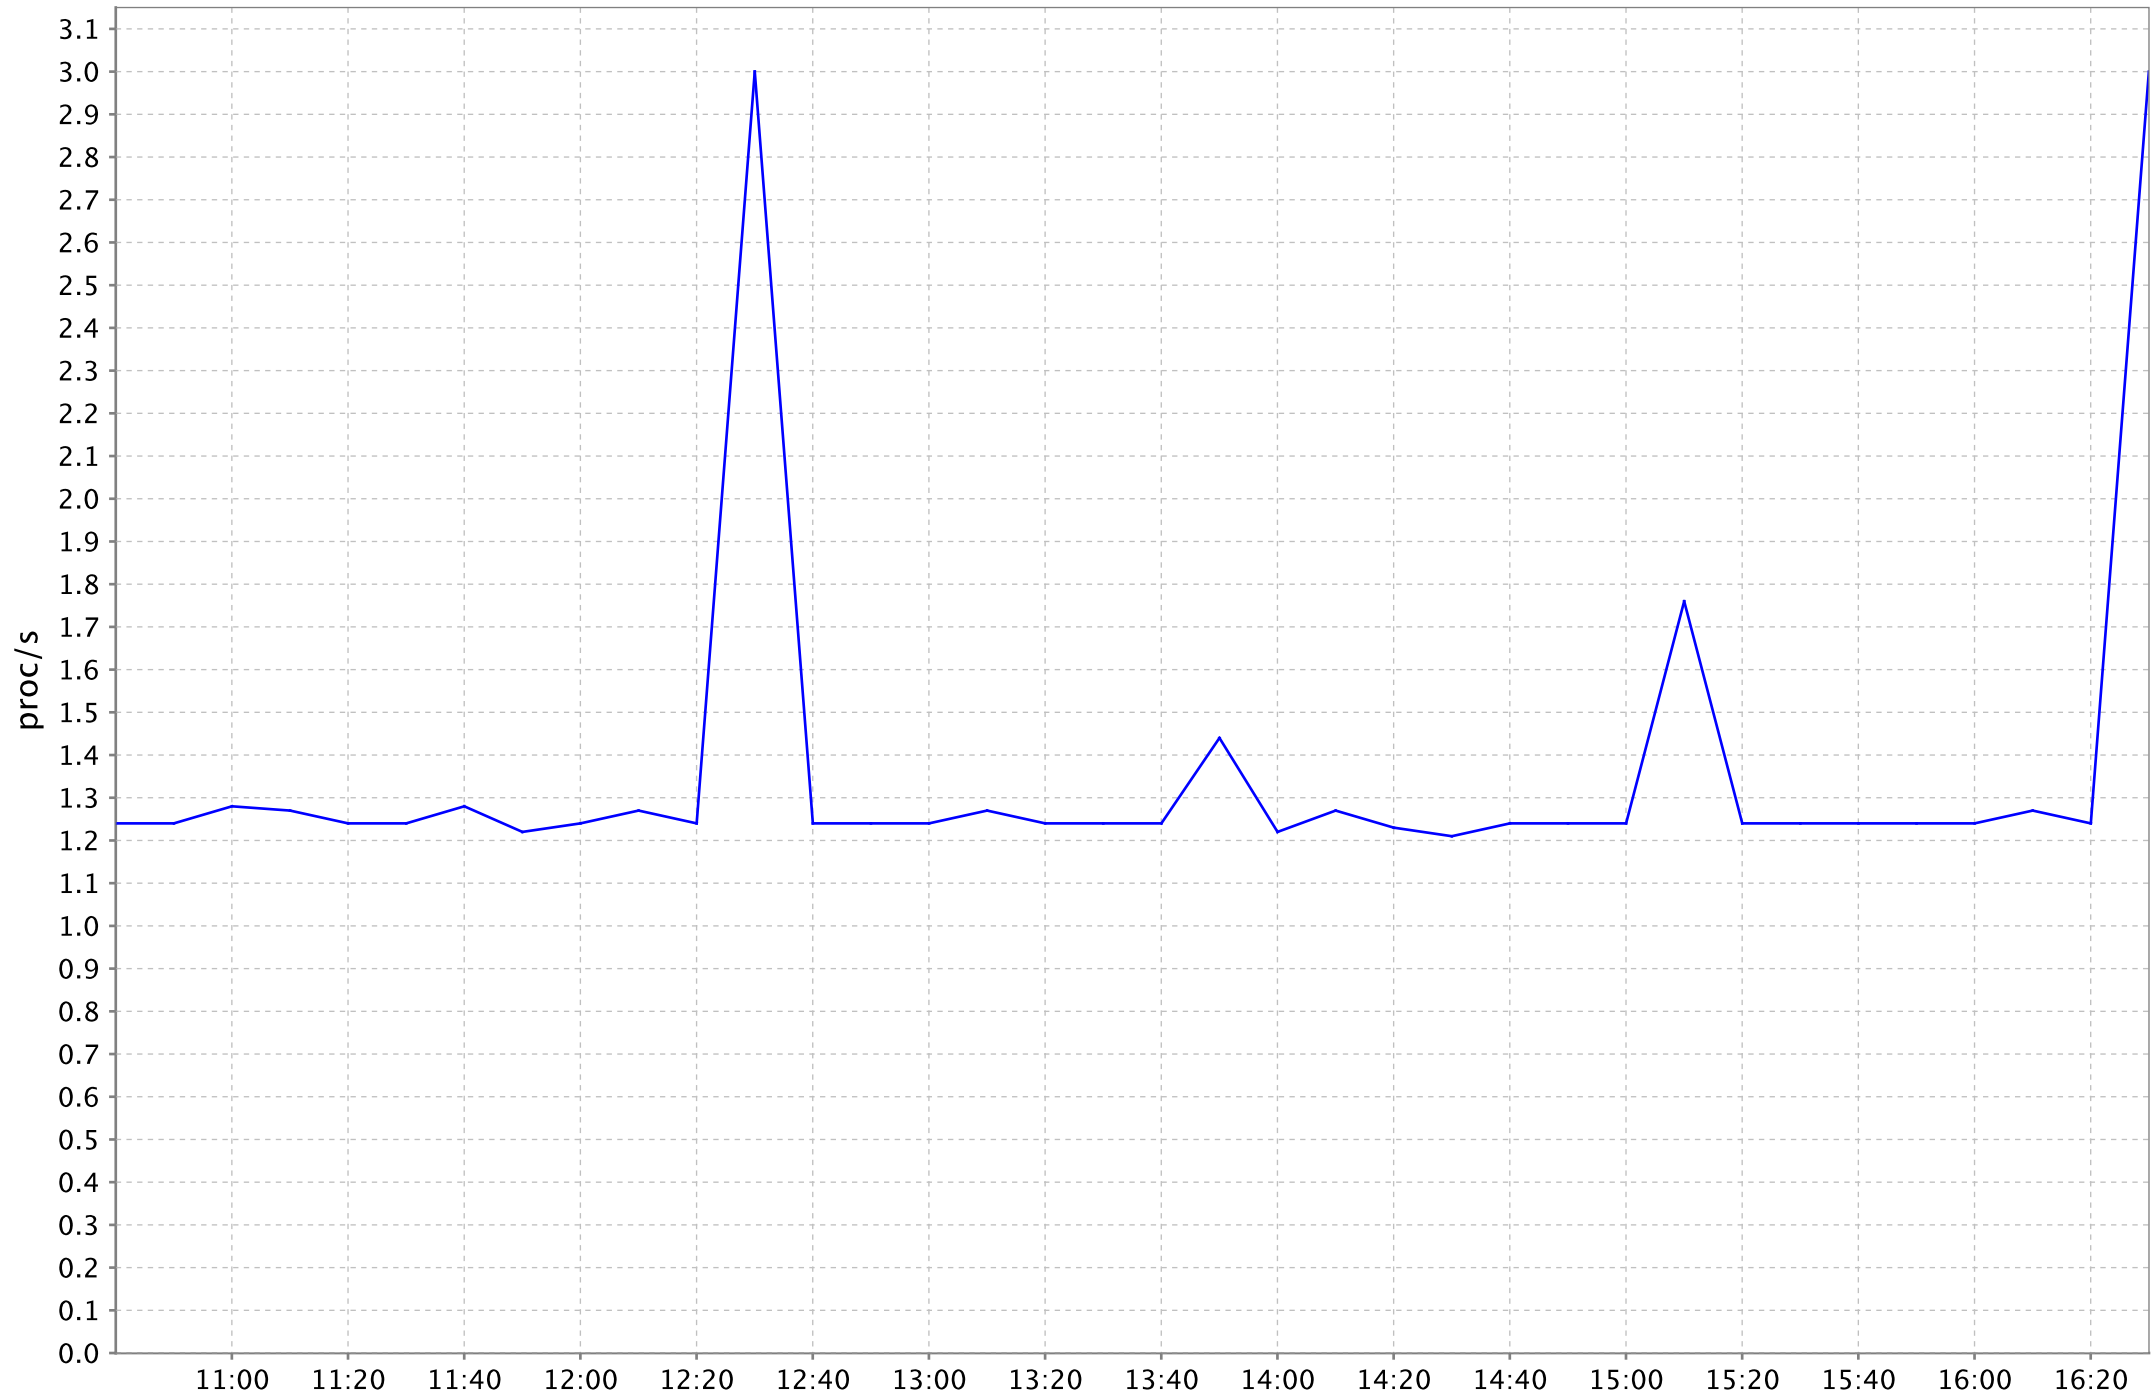

I/O for bravo.camb.comdev.ca

Memory Usage for bravo.camb.comdev.ca

Swap usage for bravo.camb.comdev.ca

Load for bravo.camb.comdev.ca

Page for bravo.camb.comdev.ca

Paging Activity for bravo.camb.comdev.ca

Processes for bravo.camb.comdev.ca