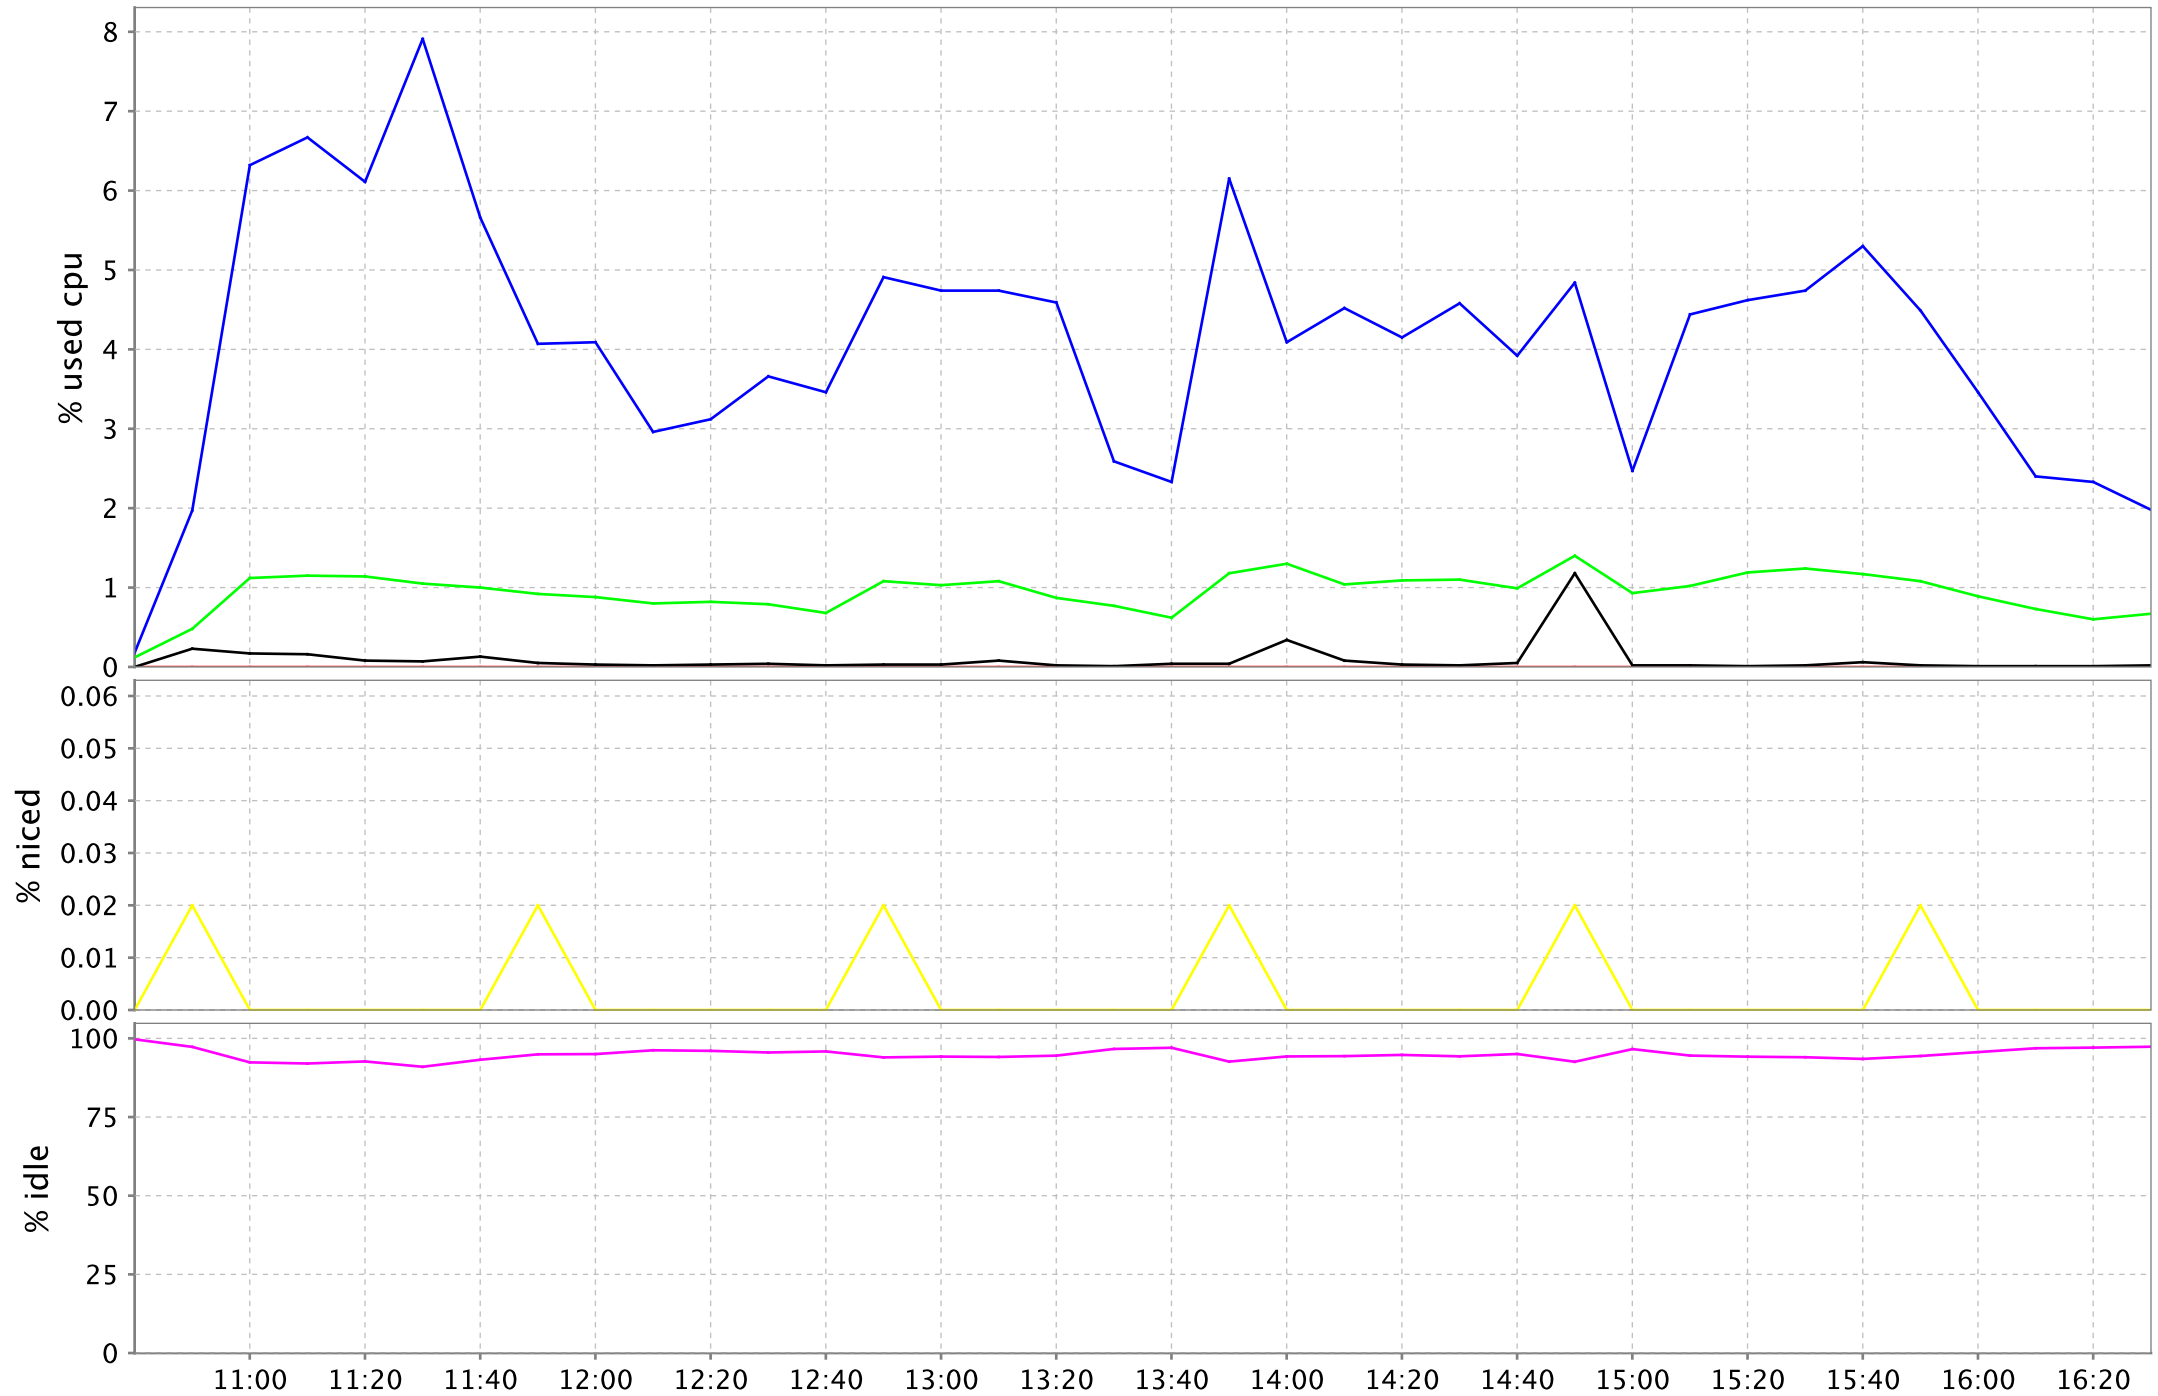

I/O for bravo.camb.comdev.ca

Memory Usage for bravo.camb.comdev.ca

Swap usage for bravo.camb.comdev.ca

Load for bravo.camb.comdev.ca

Page for bravo.camb.comdev.ca

Paging Activity for bravo.camb.comdev.ca

Processes for bravo.camb.comdev.ca

Swapping for bravo.camb.comdev.ca

CPU all for bravo.camb.comdev.ca

Interface traffic eth0 for bravo.camb.comdev.ca

Interface errors eth0 for bravo.camb.comdev.ca

Interface traffic eth1 for bravo.camb.comdev.ca