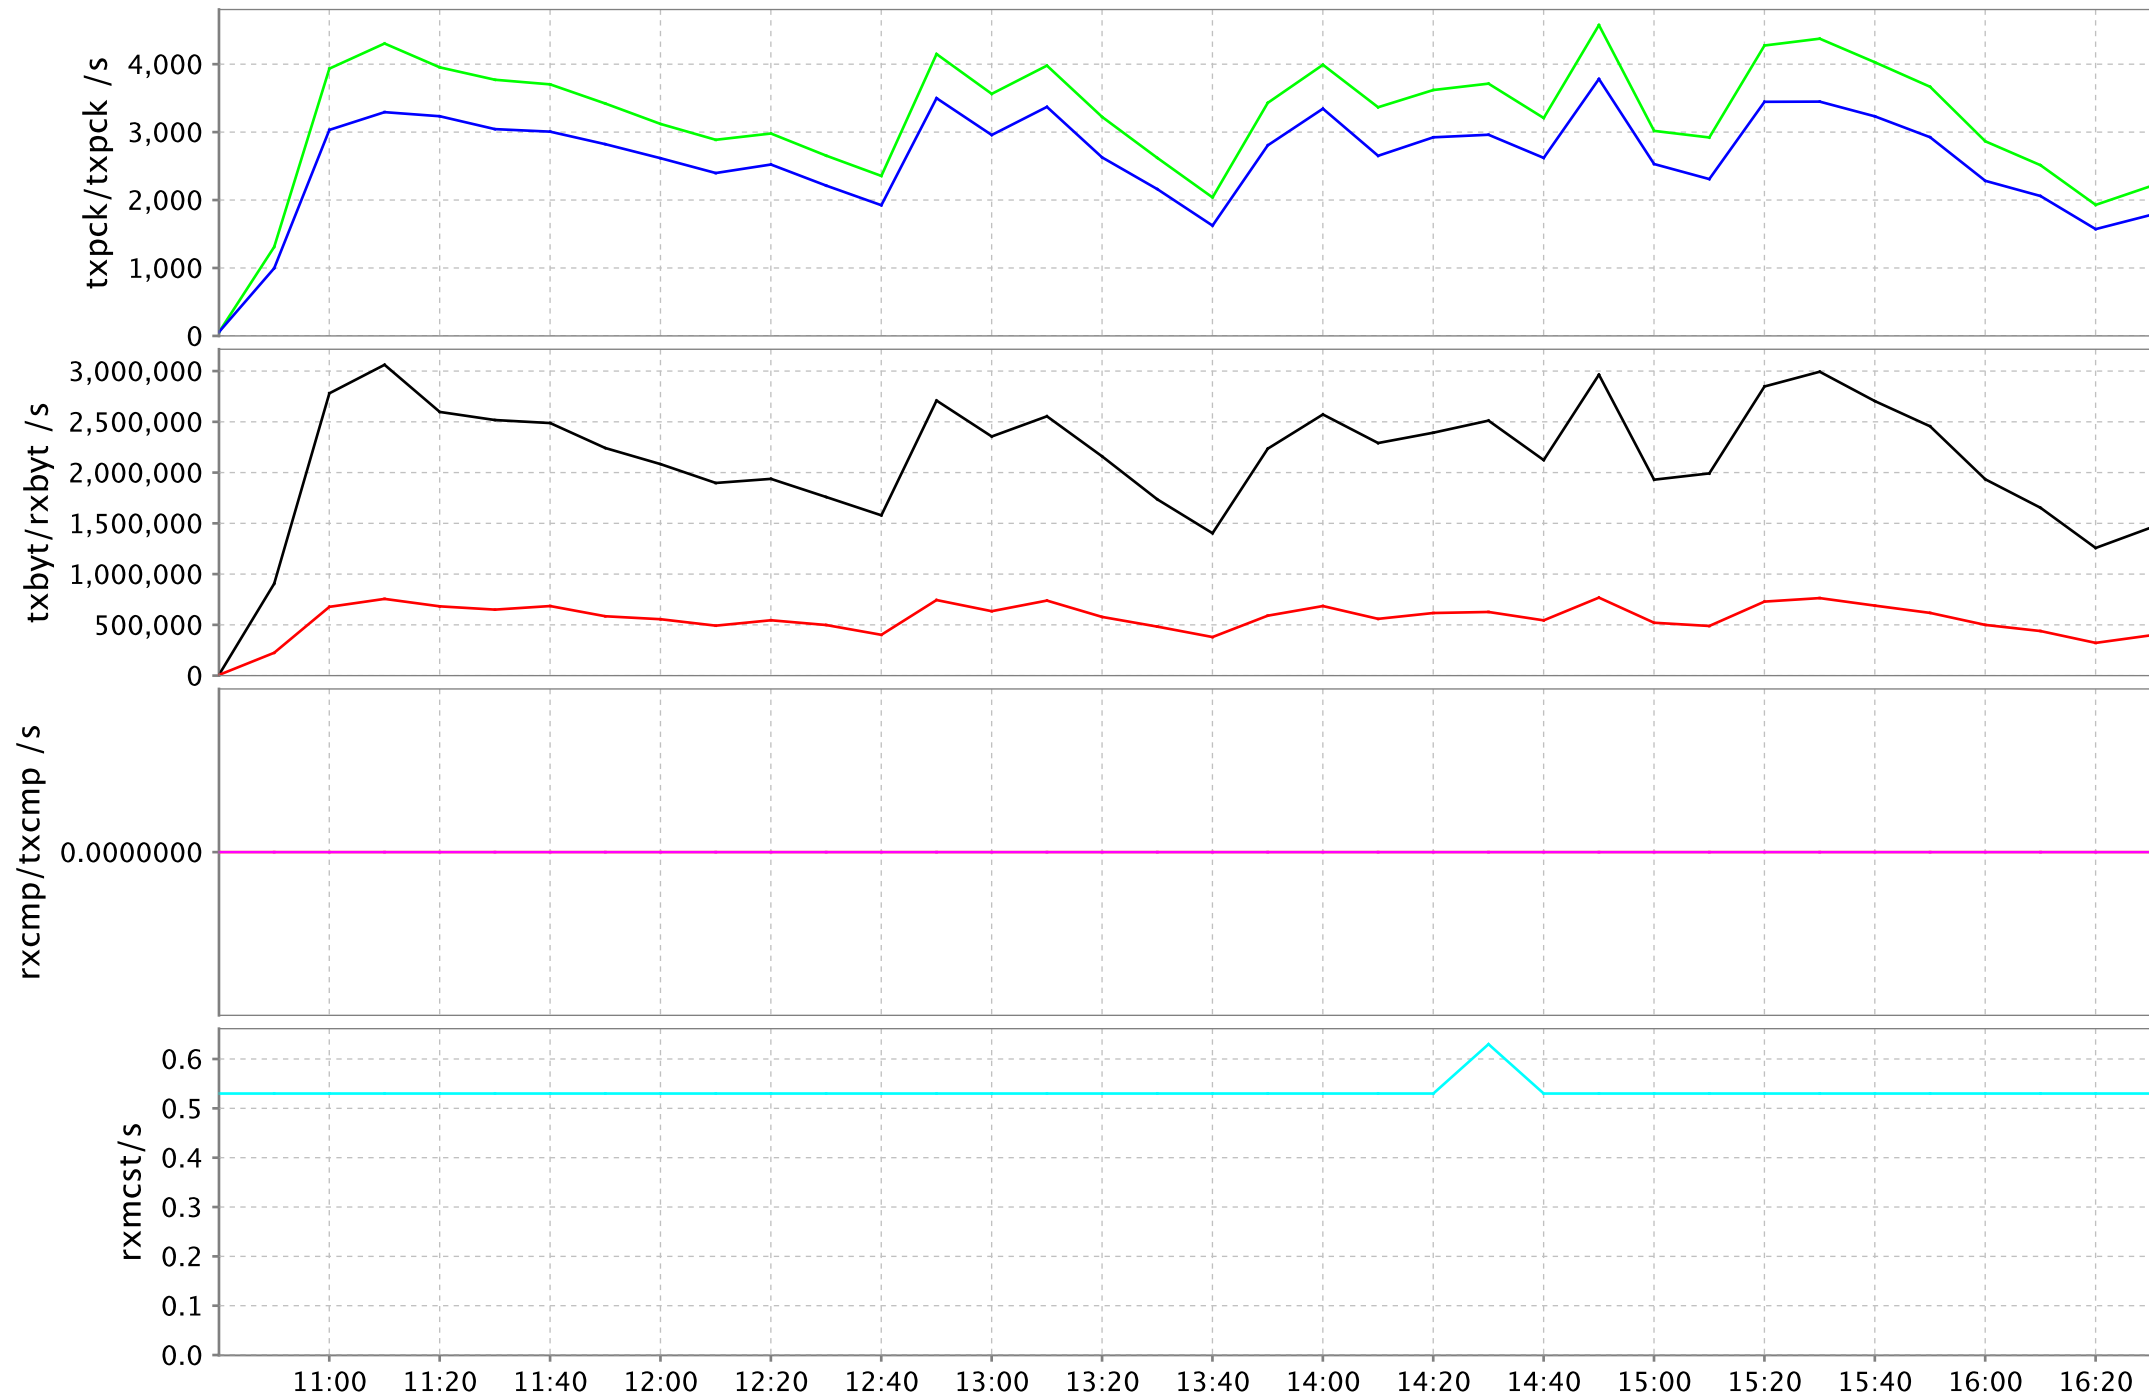

I/O for bravo.camb.comdev.ca

Memory Usage for bravo.camb.comdev.ca

Swap usage for bravo.camb.comdev.ca

Load for bravo.camb.comdev.ca

Page for bravo.camb.comdev.ca

Paging Activity for bravo.camb.comdev.ca

Processes for bravo.camb.comdev.ca

Swapping for bravo.camb.comdev.ca

CPU all for bravo.camb.comdev.ca

Interface traffic eth0 for bravo.camb.comdev.ca

Interface errors eth0 for bravo.camb.comdev.ca

Interface traffic eth1 for bravo.camb.comdev.ca