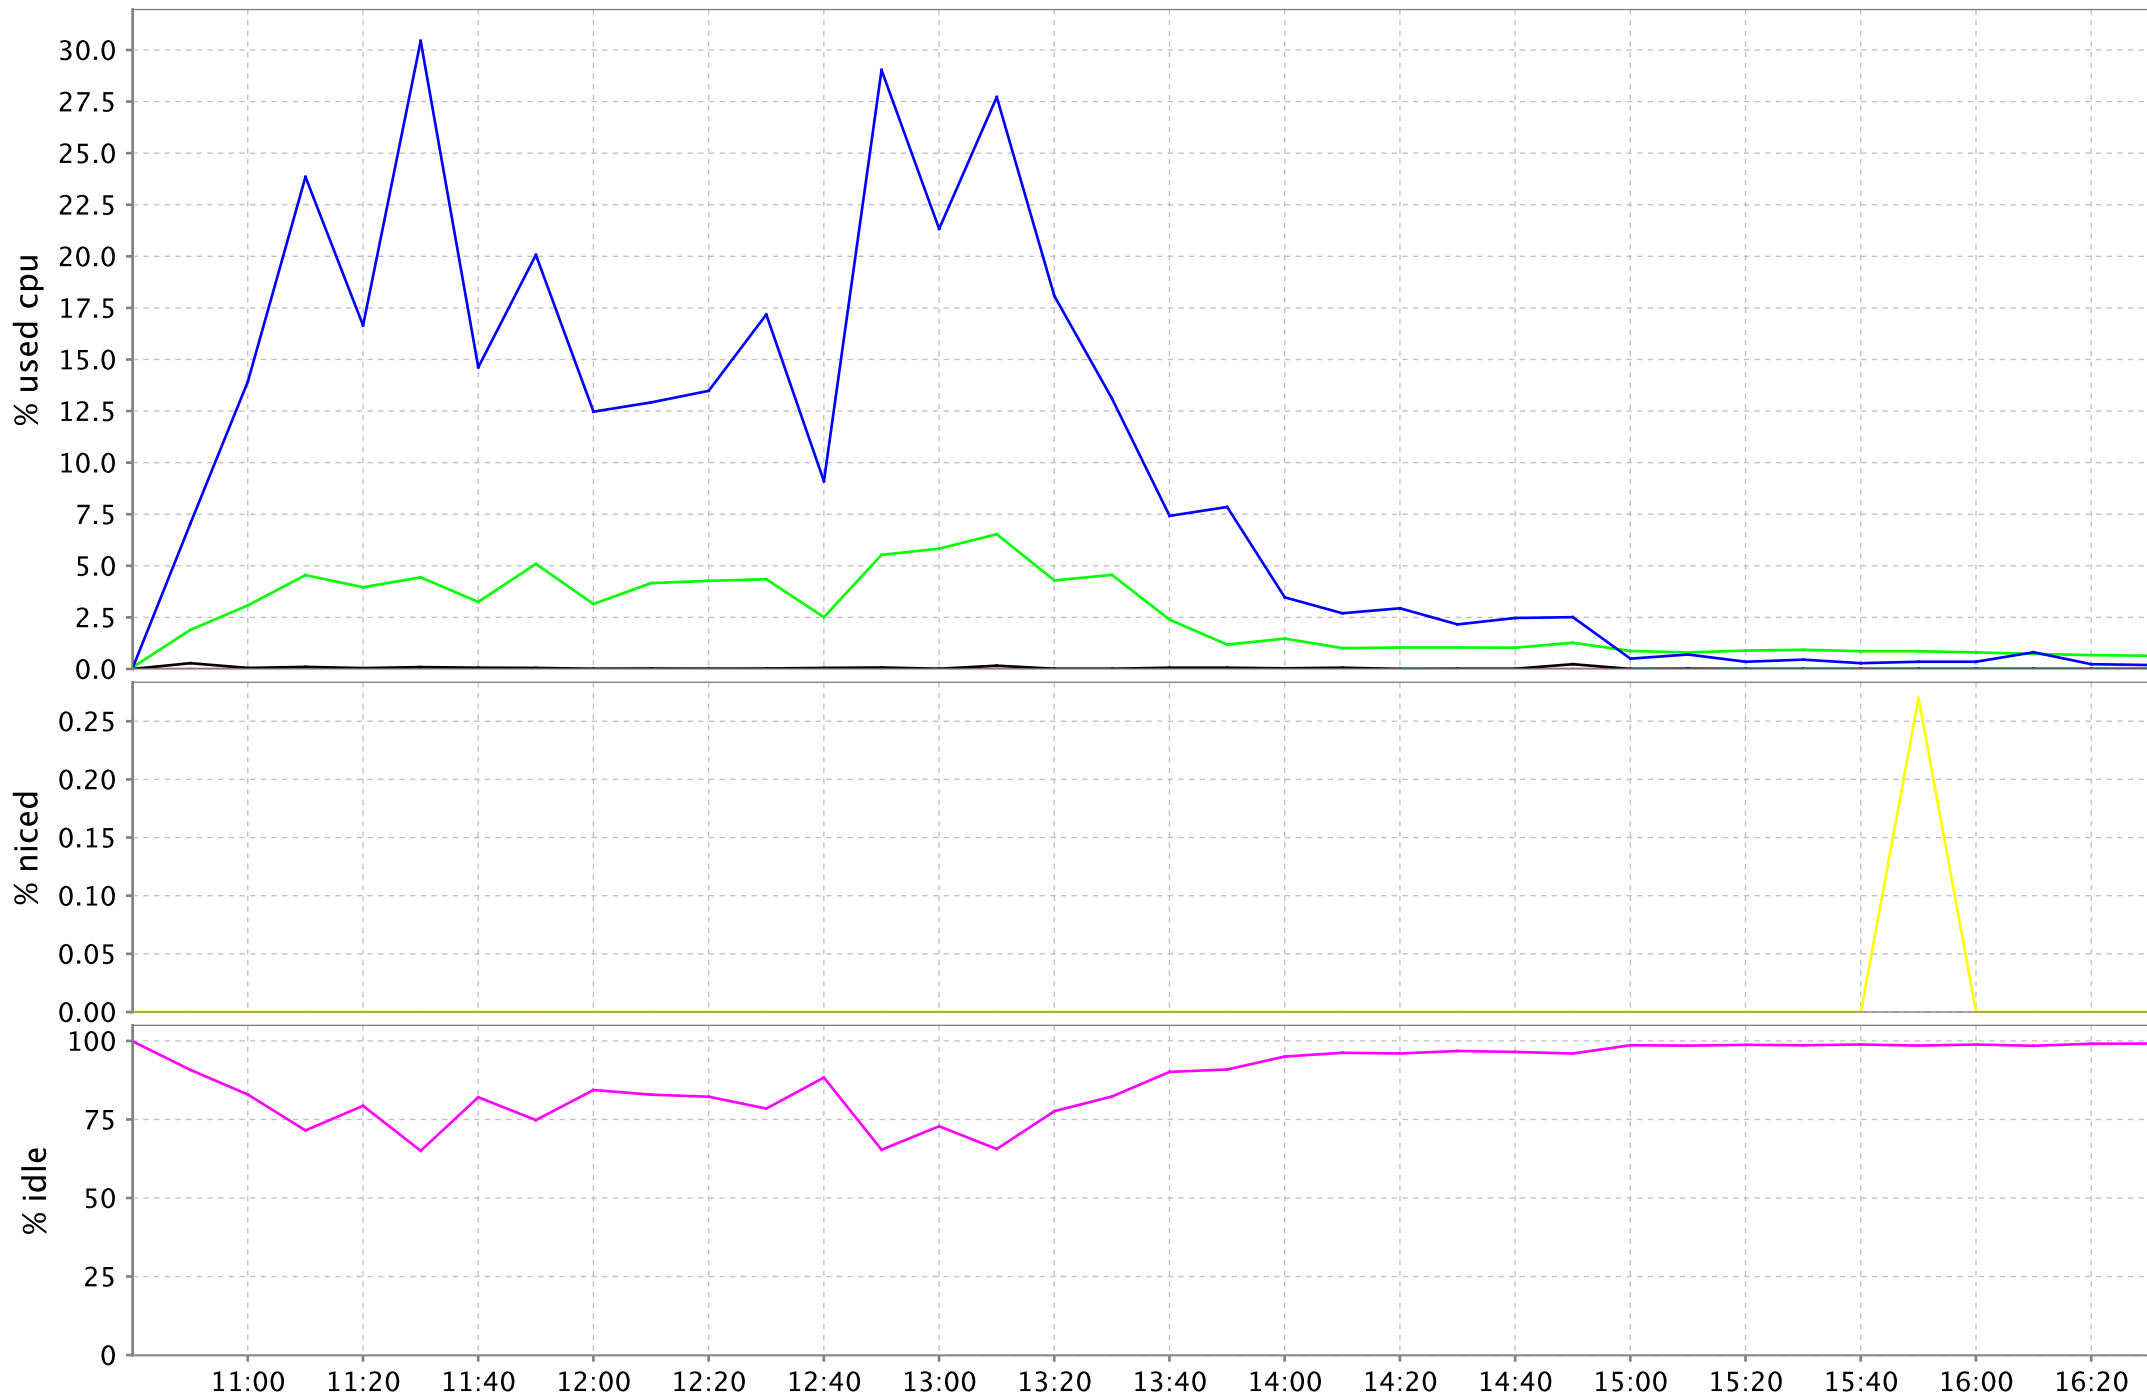

SAR Statistics

For `bravo.camb.comdev.ca`

On 08/09/10

CPU 11 for bravo.camb.comdev.ca

CPU 12 for bravo.camb.comdev.ca

CPU 13 for bravo.camb.comdev.ca

CPU 14 for bravo.camb.comdev.ca

CPU 15 for bravo.camb.comdev.ca

I/O for bravo.camb.comdev.ca

Memory Usage for bravo.camb.comdev.ca

Swap usage for bravo.camb.comdev.ca

Load for bravo.camb.comdev.ca

Page for bravo.camb.comdev.ca

Paging Activity for bravo.camb.comdev.ca

Processes for bravo.camb.comdev.ca

Swapping for bravo.camb.comdev.ca

CPU all for bravo.camb.comdev.ca

Interface traffic eth0 for bravo.camb.comdev.ca

Interface errors eth0 for bravo.camb.comdev.ca

Interface traffic eth1 for bravo.camb.comdev.ca