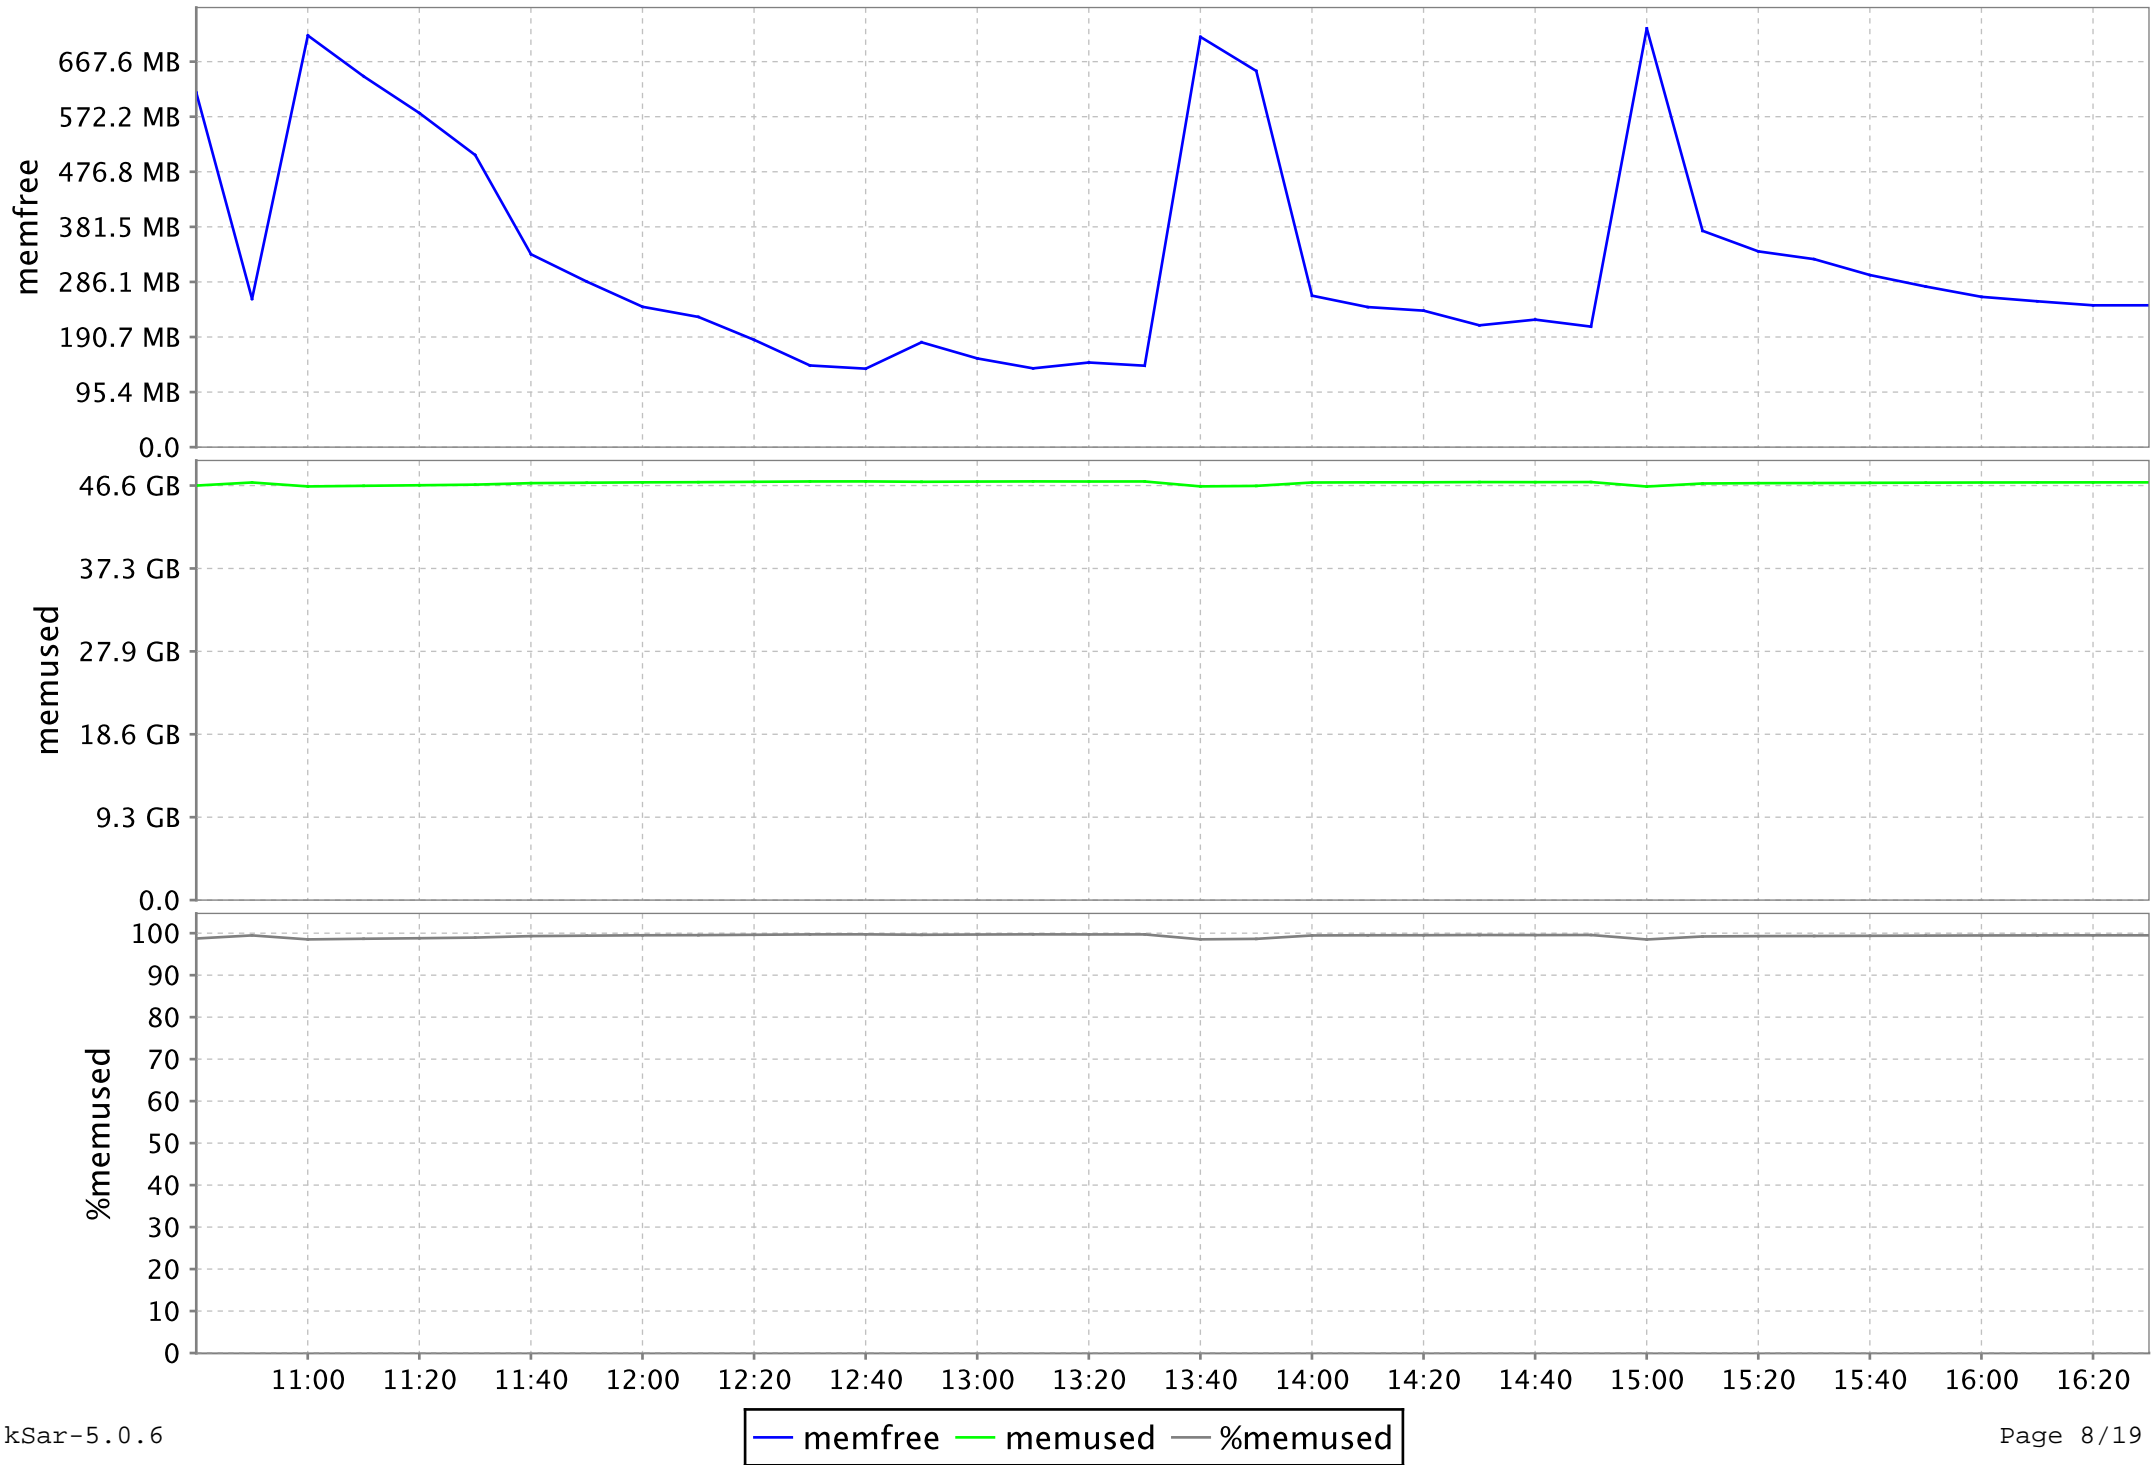

SAR Statistics

For `bravo.camb.comdev.ca`

On 08/09/10

CPU 11 for bravo.camb.comdev.ca

CPU 12 for bravo.camb.comdev.ca

CPU 13 for bravo.camb.comdev.ca

CPU 14 for bravo.camb.comdev.ca

CPU 15 for bravo.camb.comdev.ca

I/O for bravo.camb.comdev.ca

Memory Usage for bravo.camb.comdev.ca

Swap usage for bravo.camb.comdev.ca

Load for bravo.camb.comdev.ca

Page for bravo.camb.comdev.ca

Paging Activity for bravo.camb.comdev.ca

Processes for bravo.camb.comdev.ca

Swapping for bravo.camb.comdev.ca

CPU all for bravo.camb.comdev.ca

Interface traffic eth0 for bravo.camb.comdev.ca

Interface errors eth0 for bravo.camb.comdev.ca

Interface traffic eth1 for bravo.camb.comdev.ca