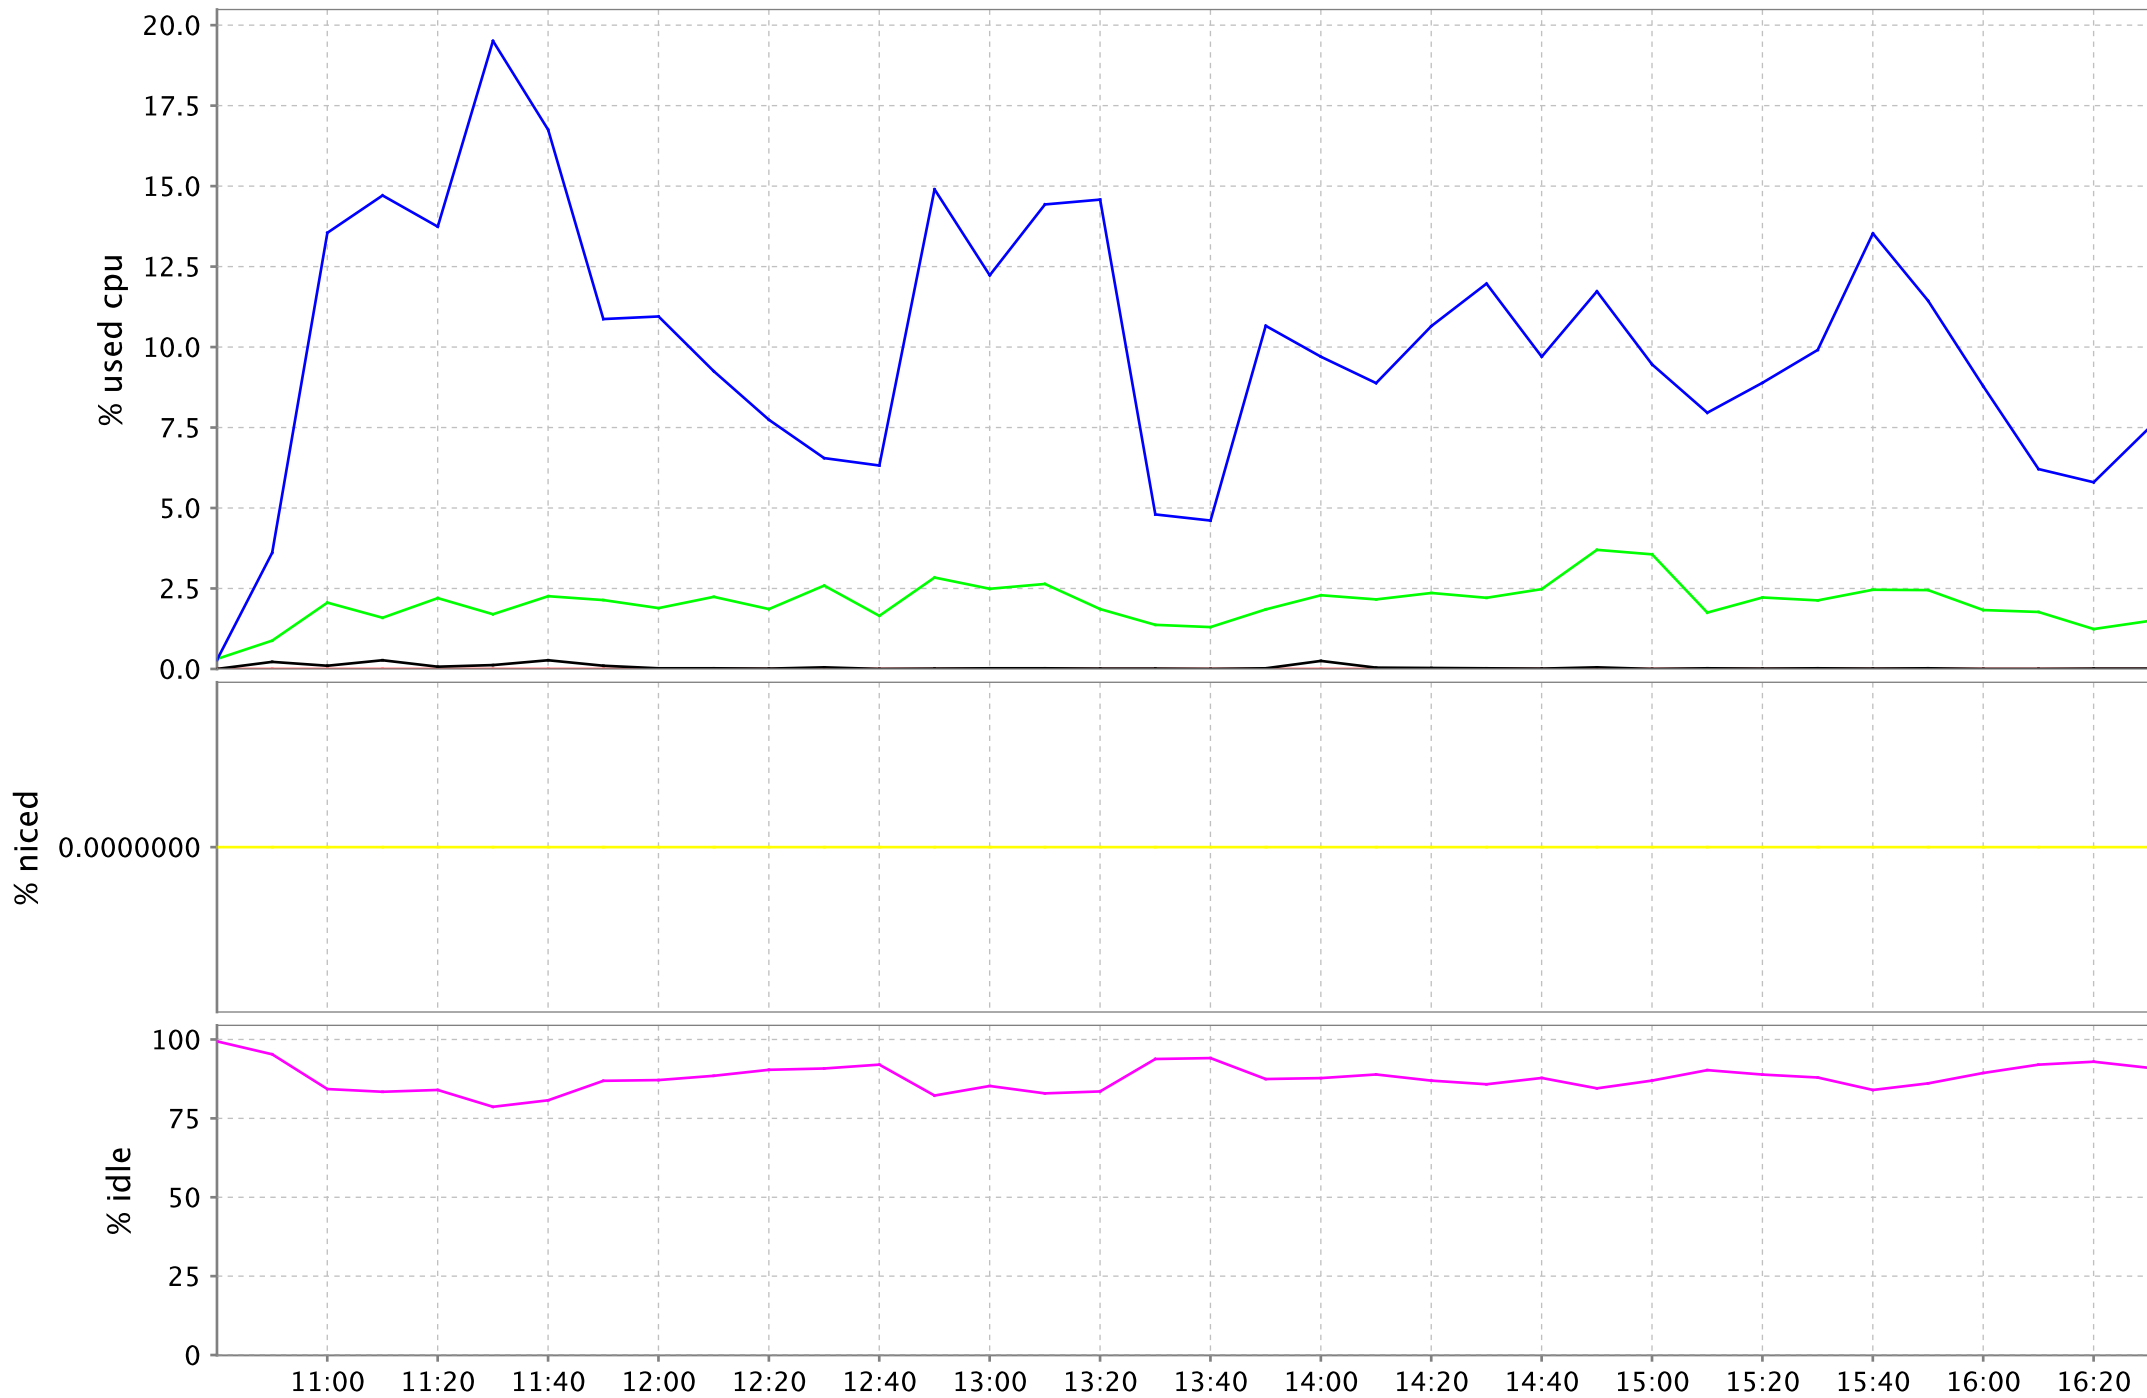

SAR Statistics

For `bravo.camb.comdev.ca`

On 08/09/10

CPU 11 for bravo.camb.comdev.ca

CPU 12 for bravo.camb.comdev.ca

CPU 13 for bravo.camb.comdev.ca

CPU 14 for bravo.camb.comdev.ca

CPU 15 for bravo.camb.comdev.ca

I/O for bravo.camb.comdev.ca

Memory Usage for bravo.camb.comdev.ca

Swap usage for bravo.camb.comdev.ca

Load for bravo.camb.comdev.ca

Page for bravo.camb.comdev.ca

Paging Activity for bravo.camb.comdev.ca

Processes for bravo.camb.comdev.ca

Swapping for bravo.camb.comdev.ca

CPU all for bravo.camb.comdev.ca

Interface traffic eth0 for bravo.camb.comdev.ca

Interface errors eth0 for bravo.camb.comdev.ca

Interface traffic eth1 for bravo.camb.comdev.ca