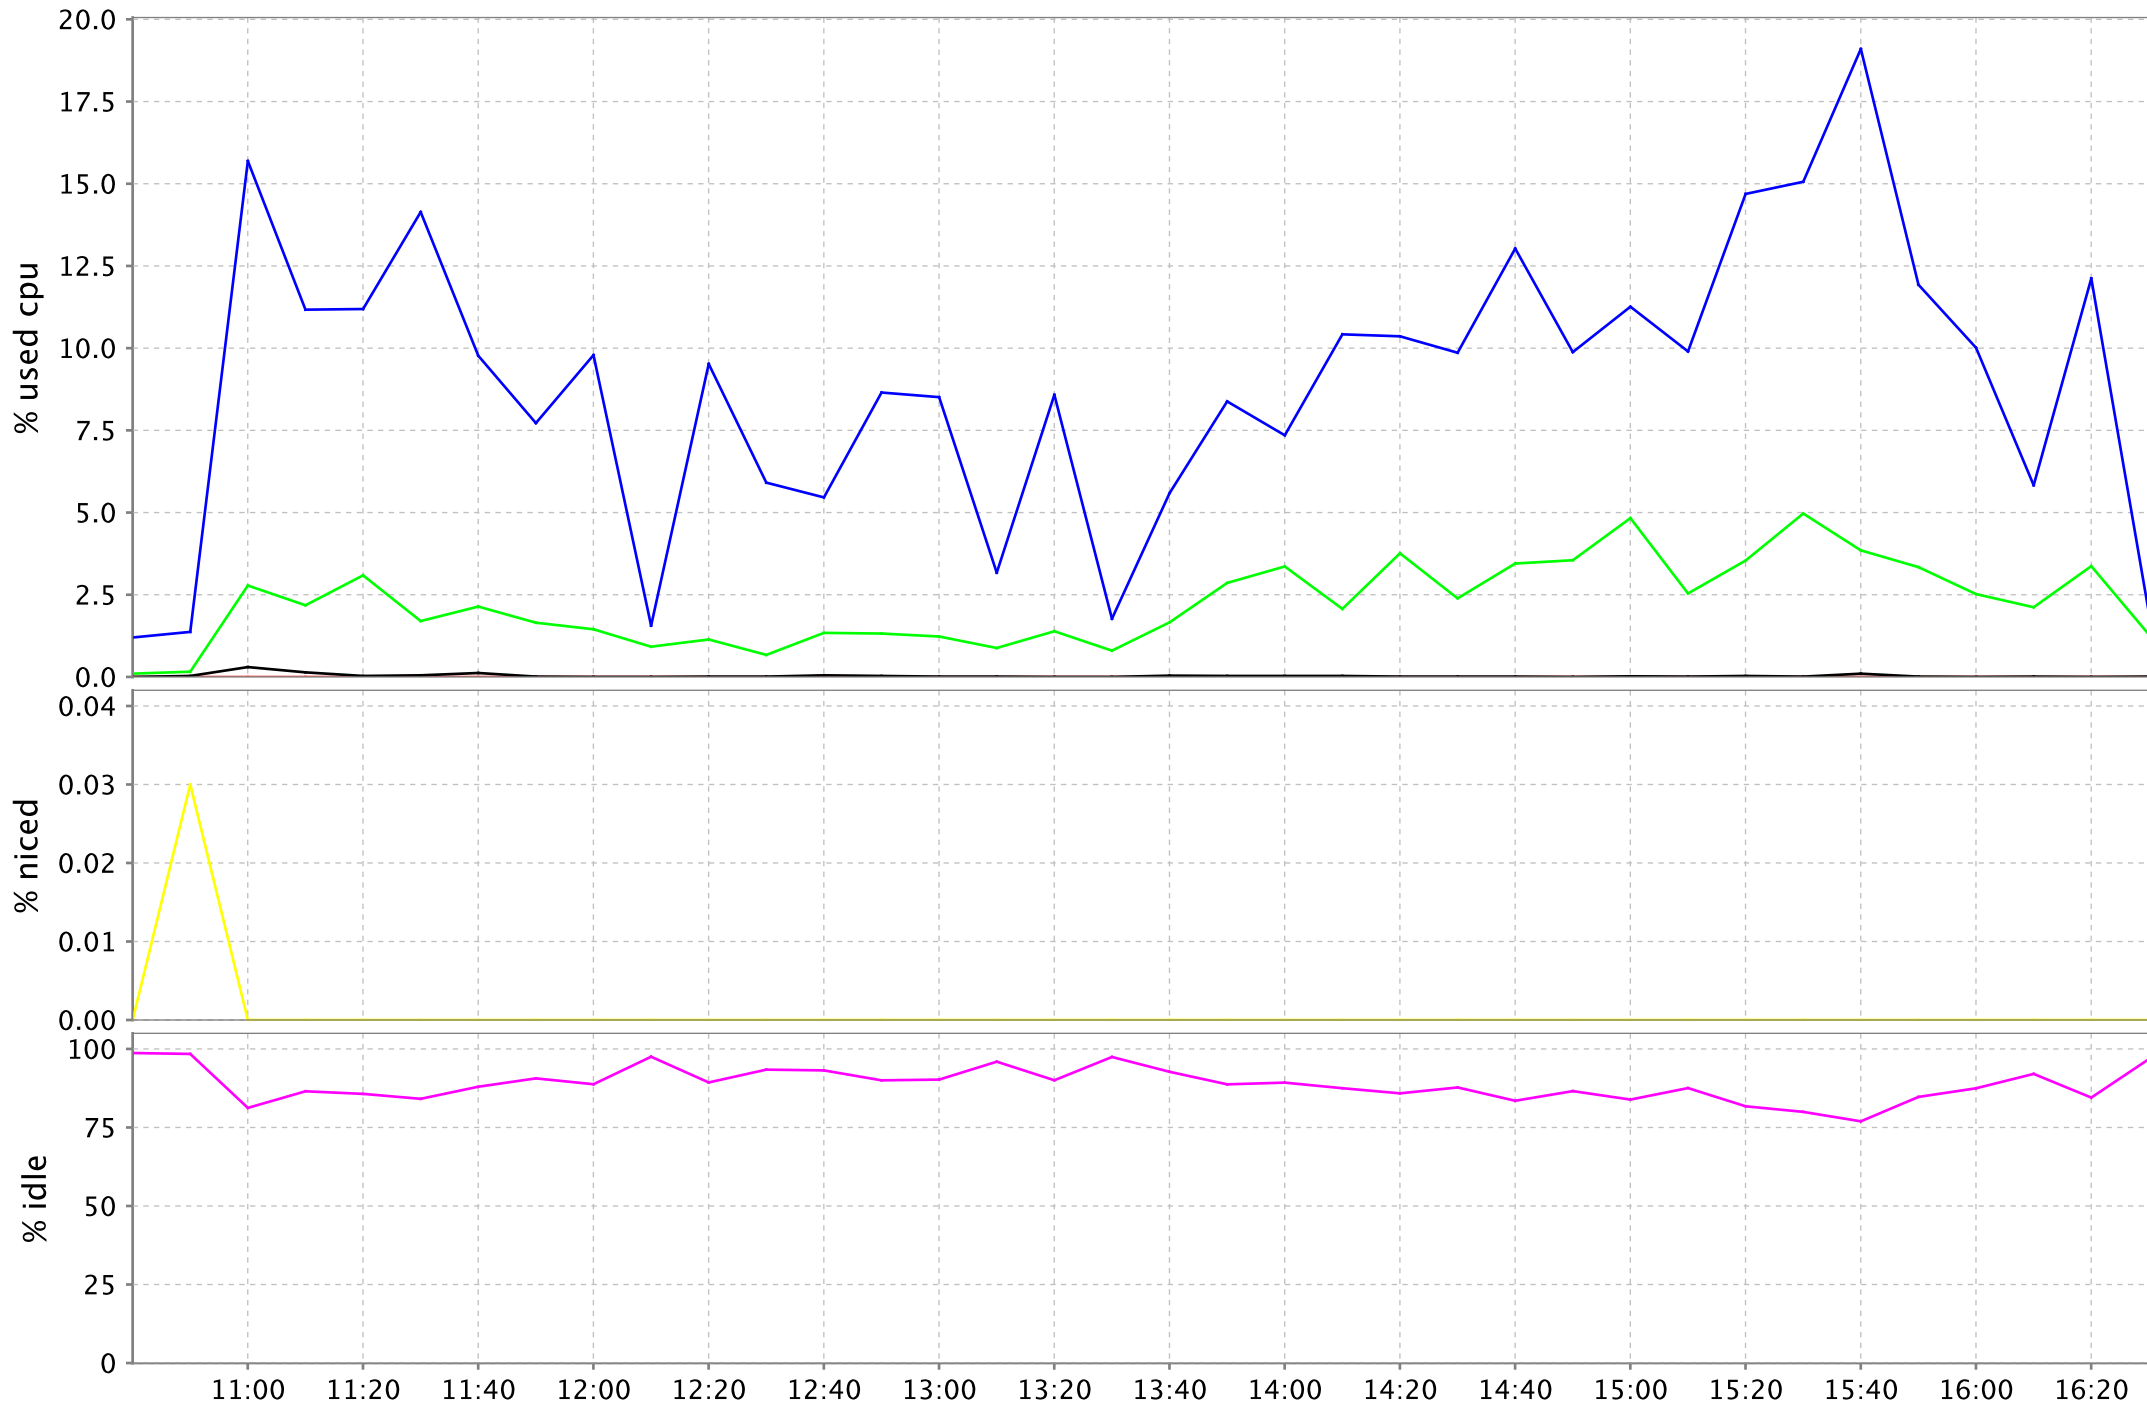

SAR Statistics

For `bravo.camb.comdev.ca`

On 08/09/10

CPU 11 for bravo.camb.comdev.ca

CPU 12 for bravo.camb.comdev.ca

CPU 13 for bravo.camb.comdev.ca

CPU 14 for bravo.camb.comdev.ca

CPU 15 for bravo.camb.comdev.ca

I/O for bravo.camb.comdev.ca

Memory Usage for bravo.camb.comdev.ca

Swap usage for bravo.camb.comdev.ca

Load for bravo.camb.comdev.ca

Page for bravo.camb.comdev.ca

Paging Activity for bravo.camb.comdev.ca

Processes for bravo.camb.comdev.ca