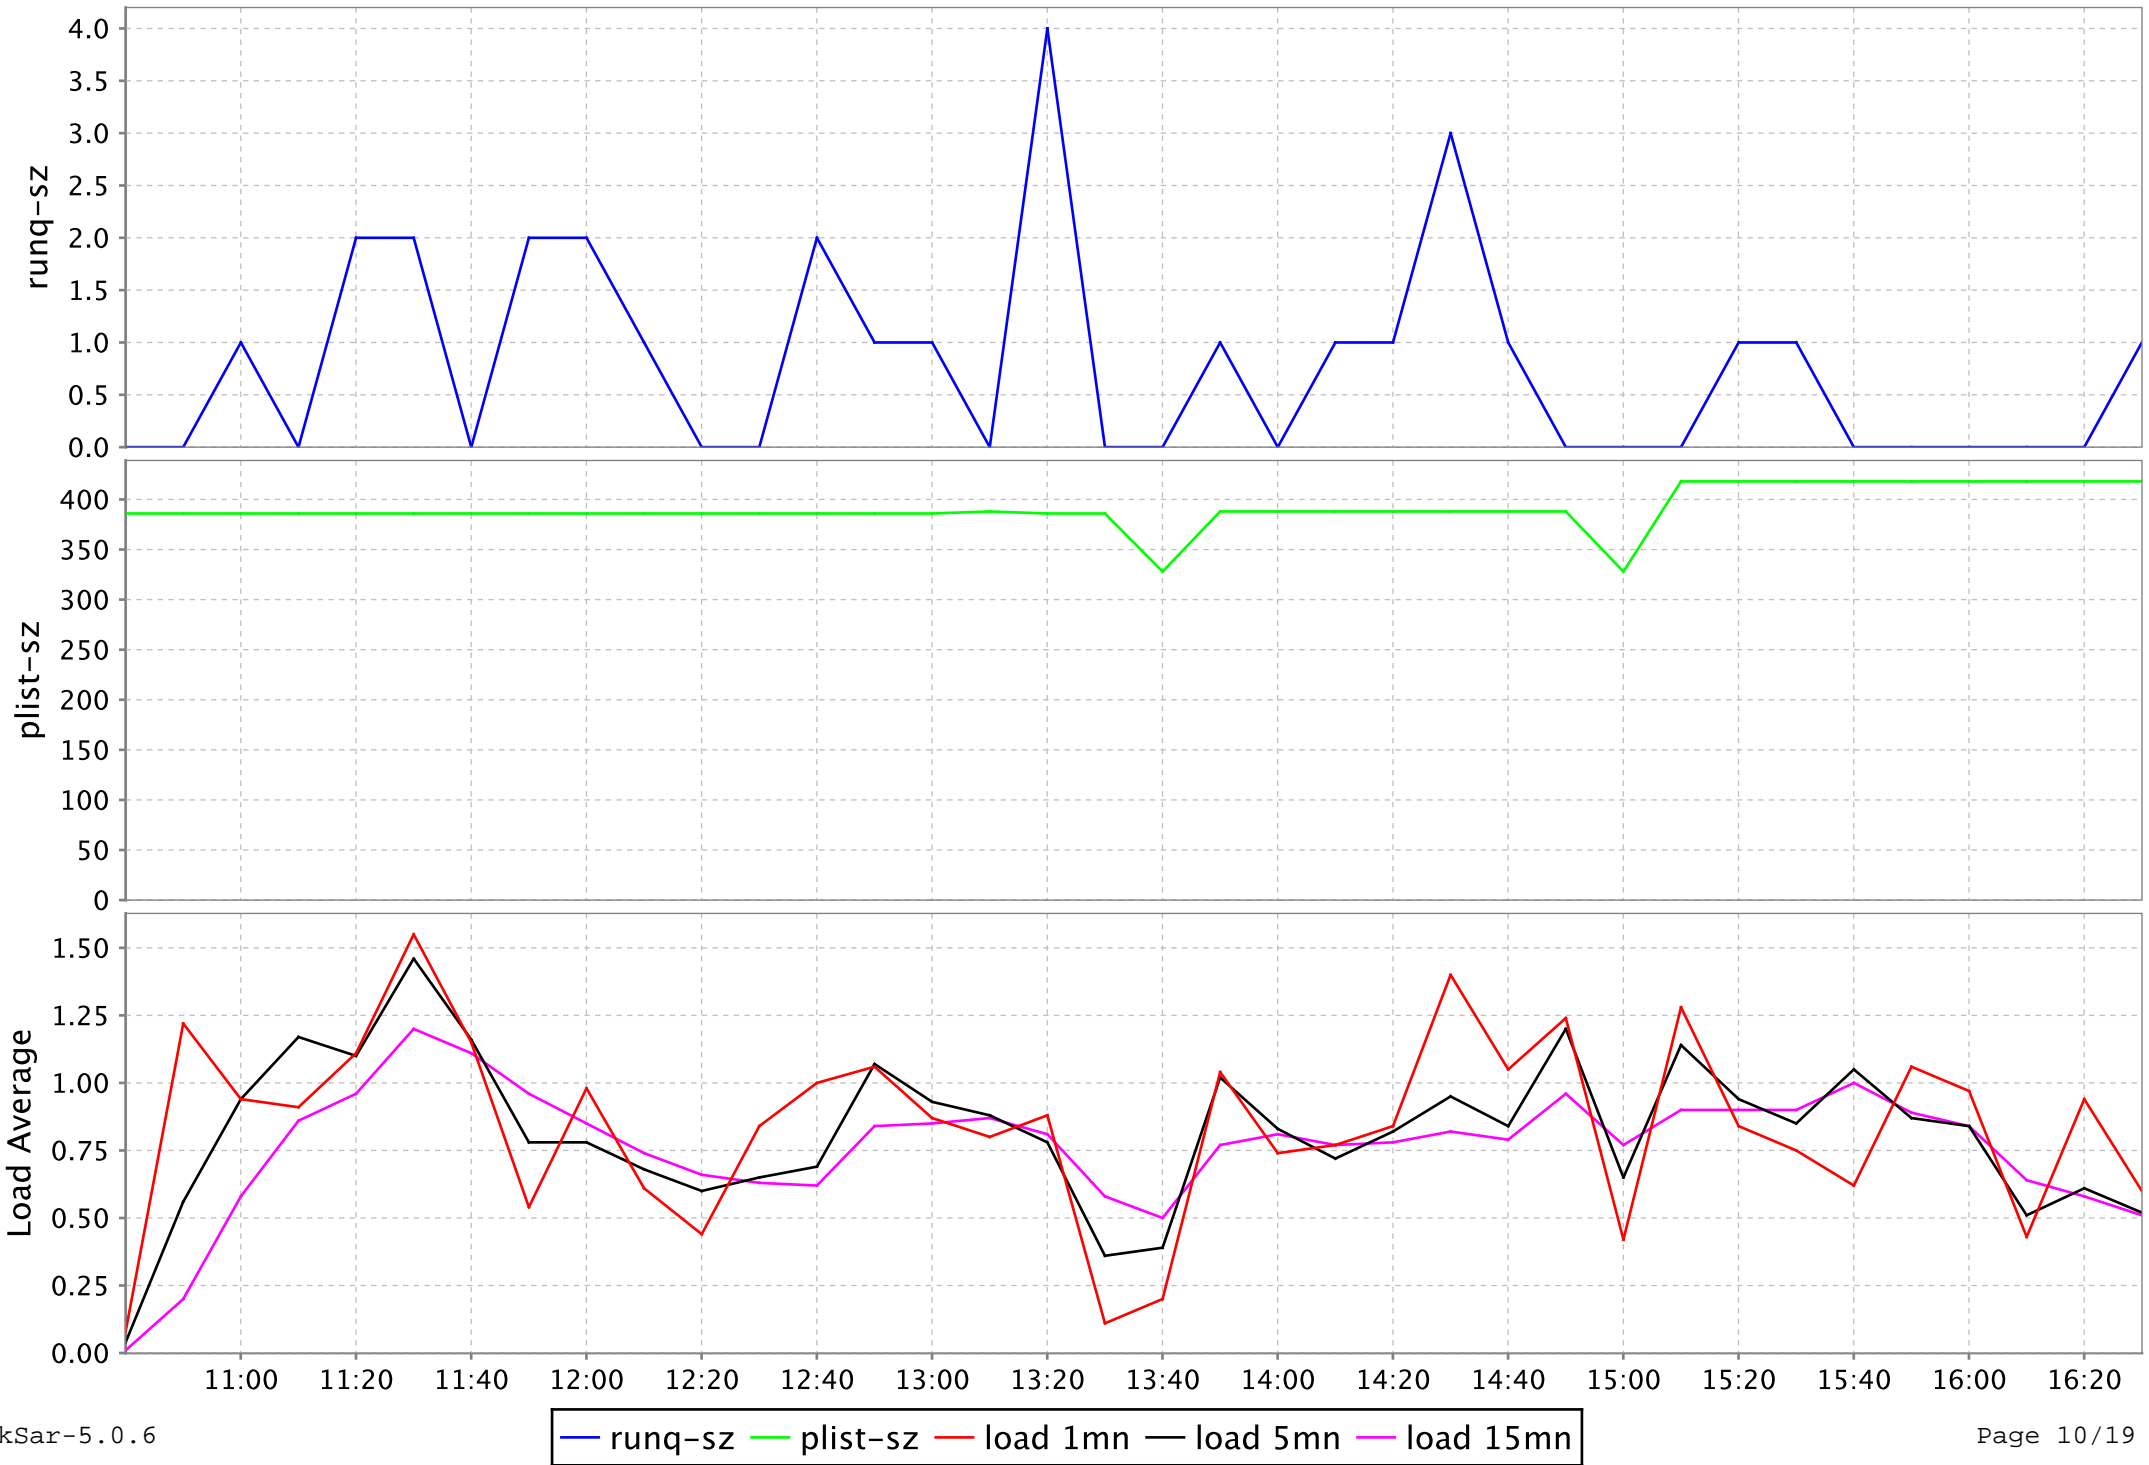

I/O for bravo.camb.comdev.ca

Memory Usage for bravo.camb.comdev.ca

Swap usage for bravo.camb.comdev.ca

Load for bravo.camb.comdev.ca

Page for bravo.camb.comdev.ca

Paging Activity for bravo.camb.comdev.ca

Processes for bravo.camb.comdev.ca

Swapping for bravo.camb.comdev.ca

CPU all for bravo.camb.comdev.ca

Interface traffic eth0 for bravo.camb.comdev.ca

Interface errors eth0 for bravo.camb.comdev.ca

Interface traffic eth1 for bravo.camb.comdev.ca