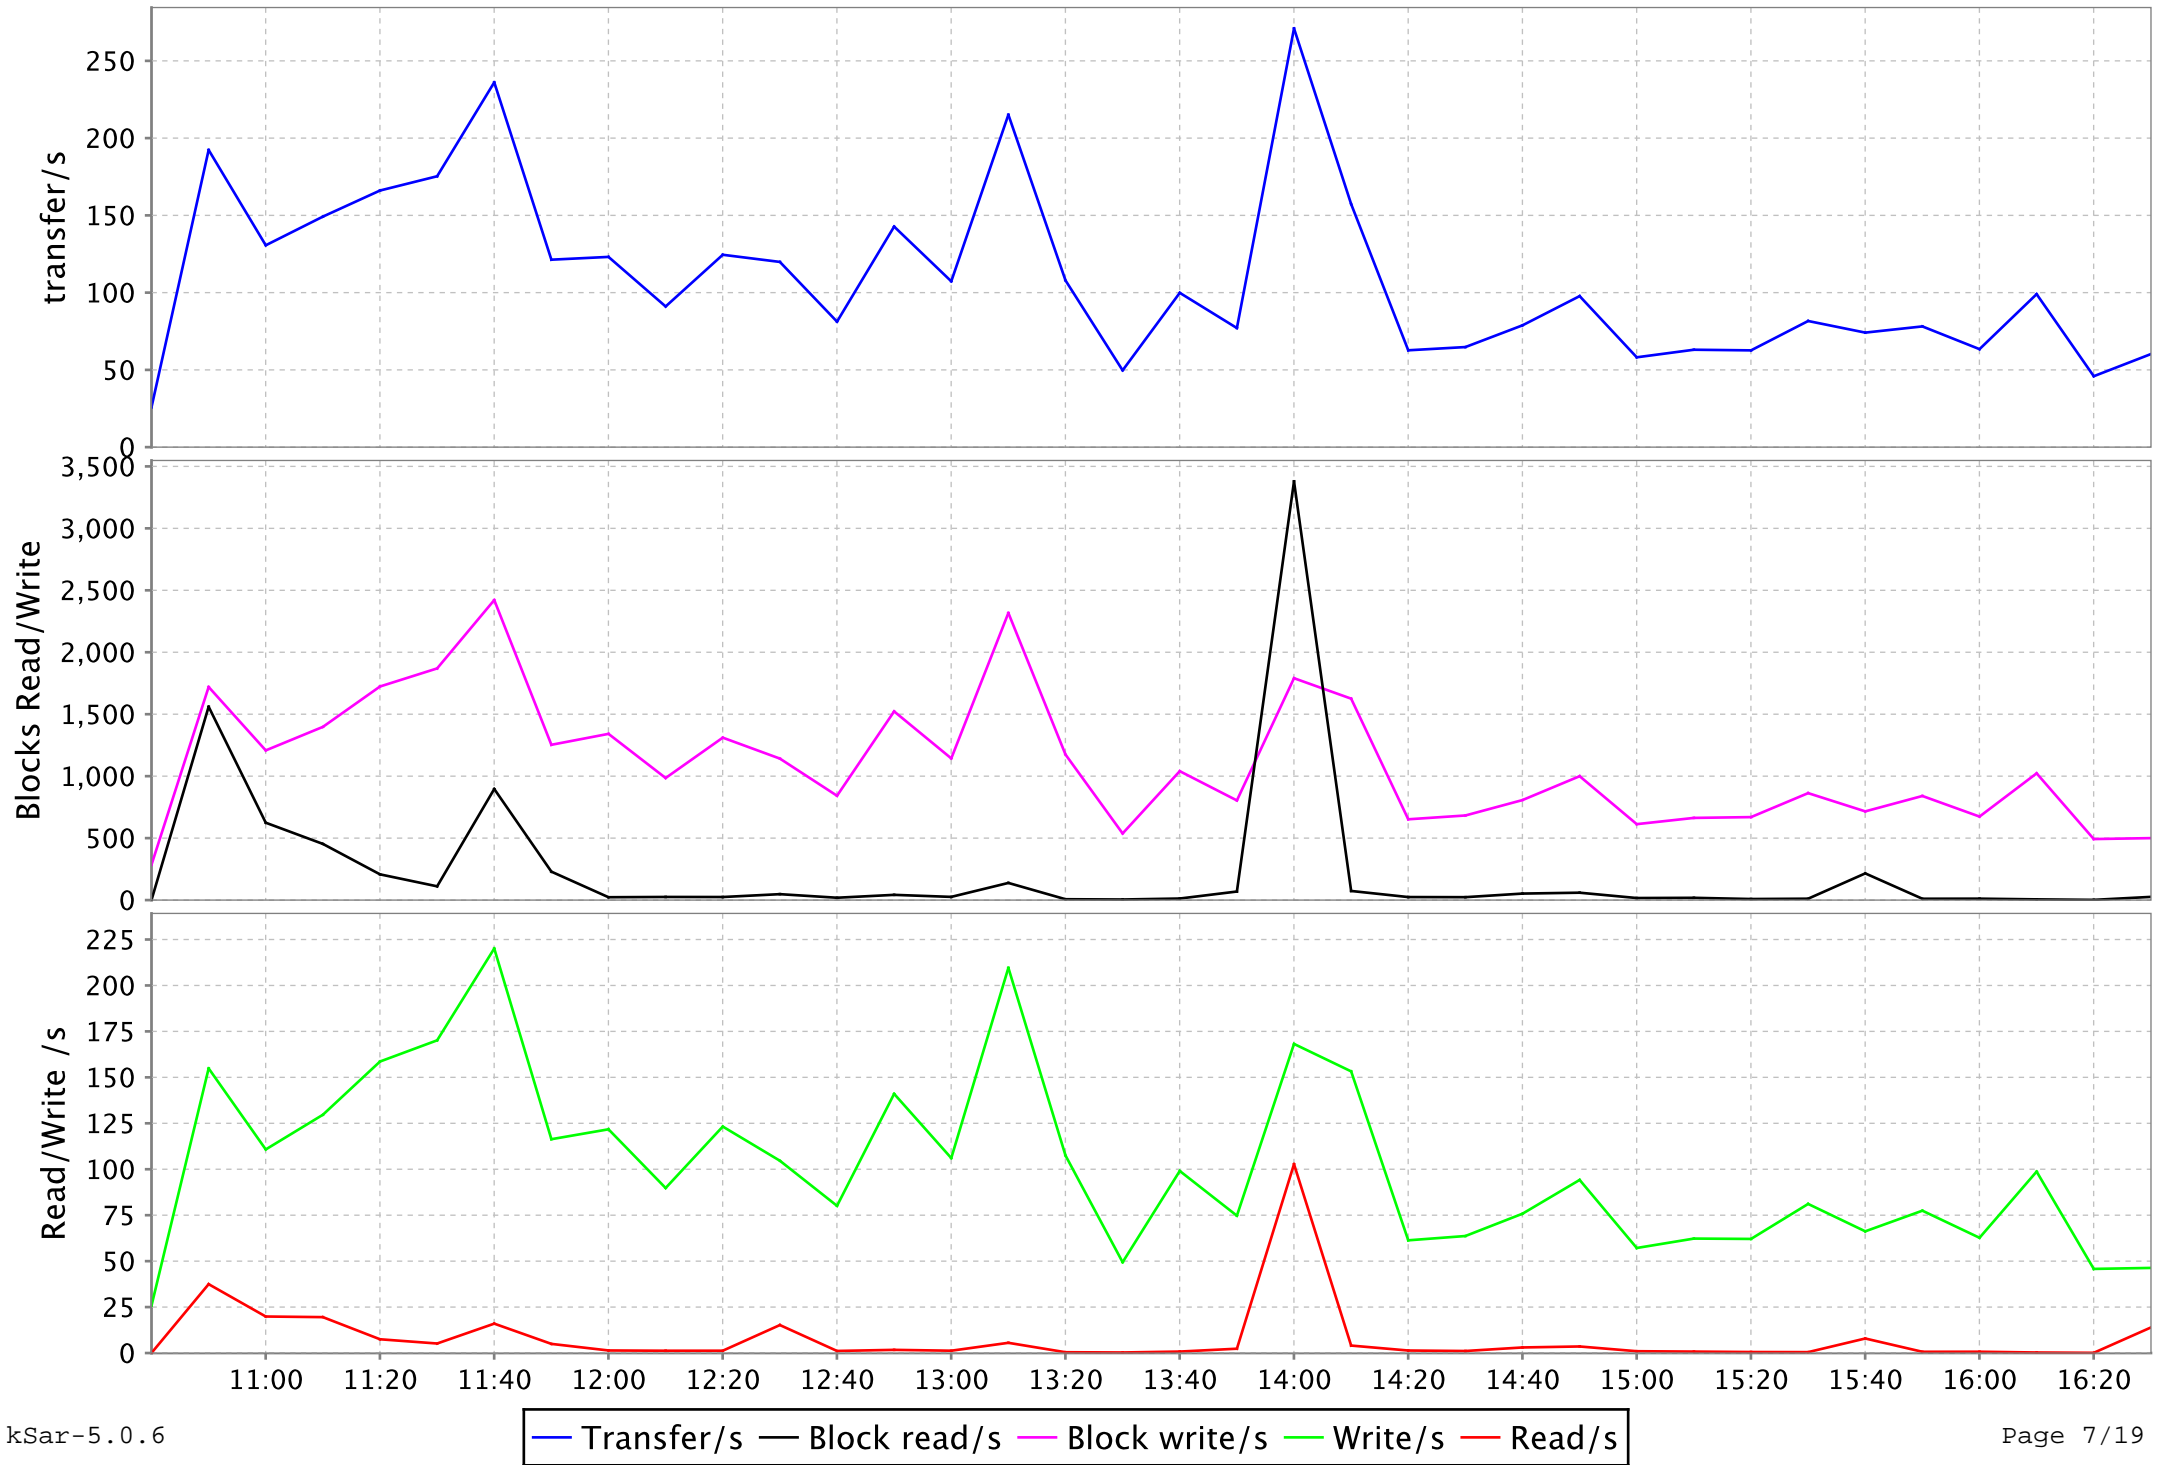

SAR Statistics

For `bravo.camb.comdev.ca`

On 08/09/10

CPU 11 for bravo.camb.comdev.ca

CPU 12 for bravo.camb.comdev.ca

CPU 13 for bravo.camb.comdev.ca

CPU 14 for bravo.camb.comdev.ca

CPU 15 for bravo.camb.comdev.ca

I/O for bravo.camb.comdev.ca

Memory Usage for bravo.camb.comdev.ca

Swap usage for bravo.camb.comdev.ca

Load for bravo.camb.comdev.ca

Page for bravo.camb.comdev.ca

Paging Activity for bravo.camb.comdev.ca

Processes for bravo.camb.comdev.ca

Swapping for bravo.camb.comdev.ca

CPU all for bravo.camb.comdev.ca

Interface traffic eth0 for bravo.camb.comdev.ca

Interface errors eth0 for bravo.camb.comdev.ca

Interface traffic eth1 for bravo.camb.comdev.ca