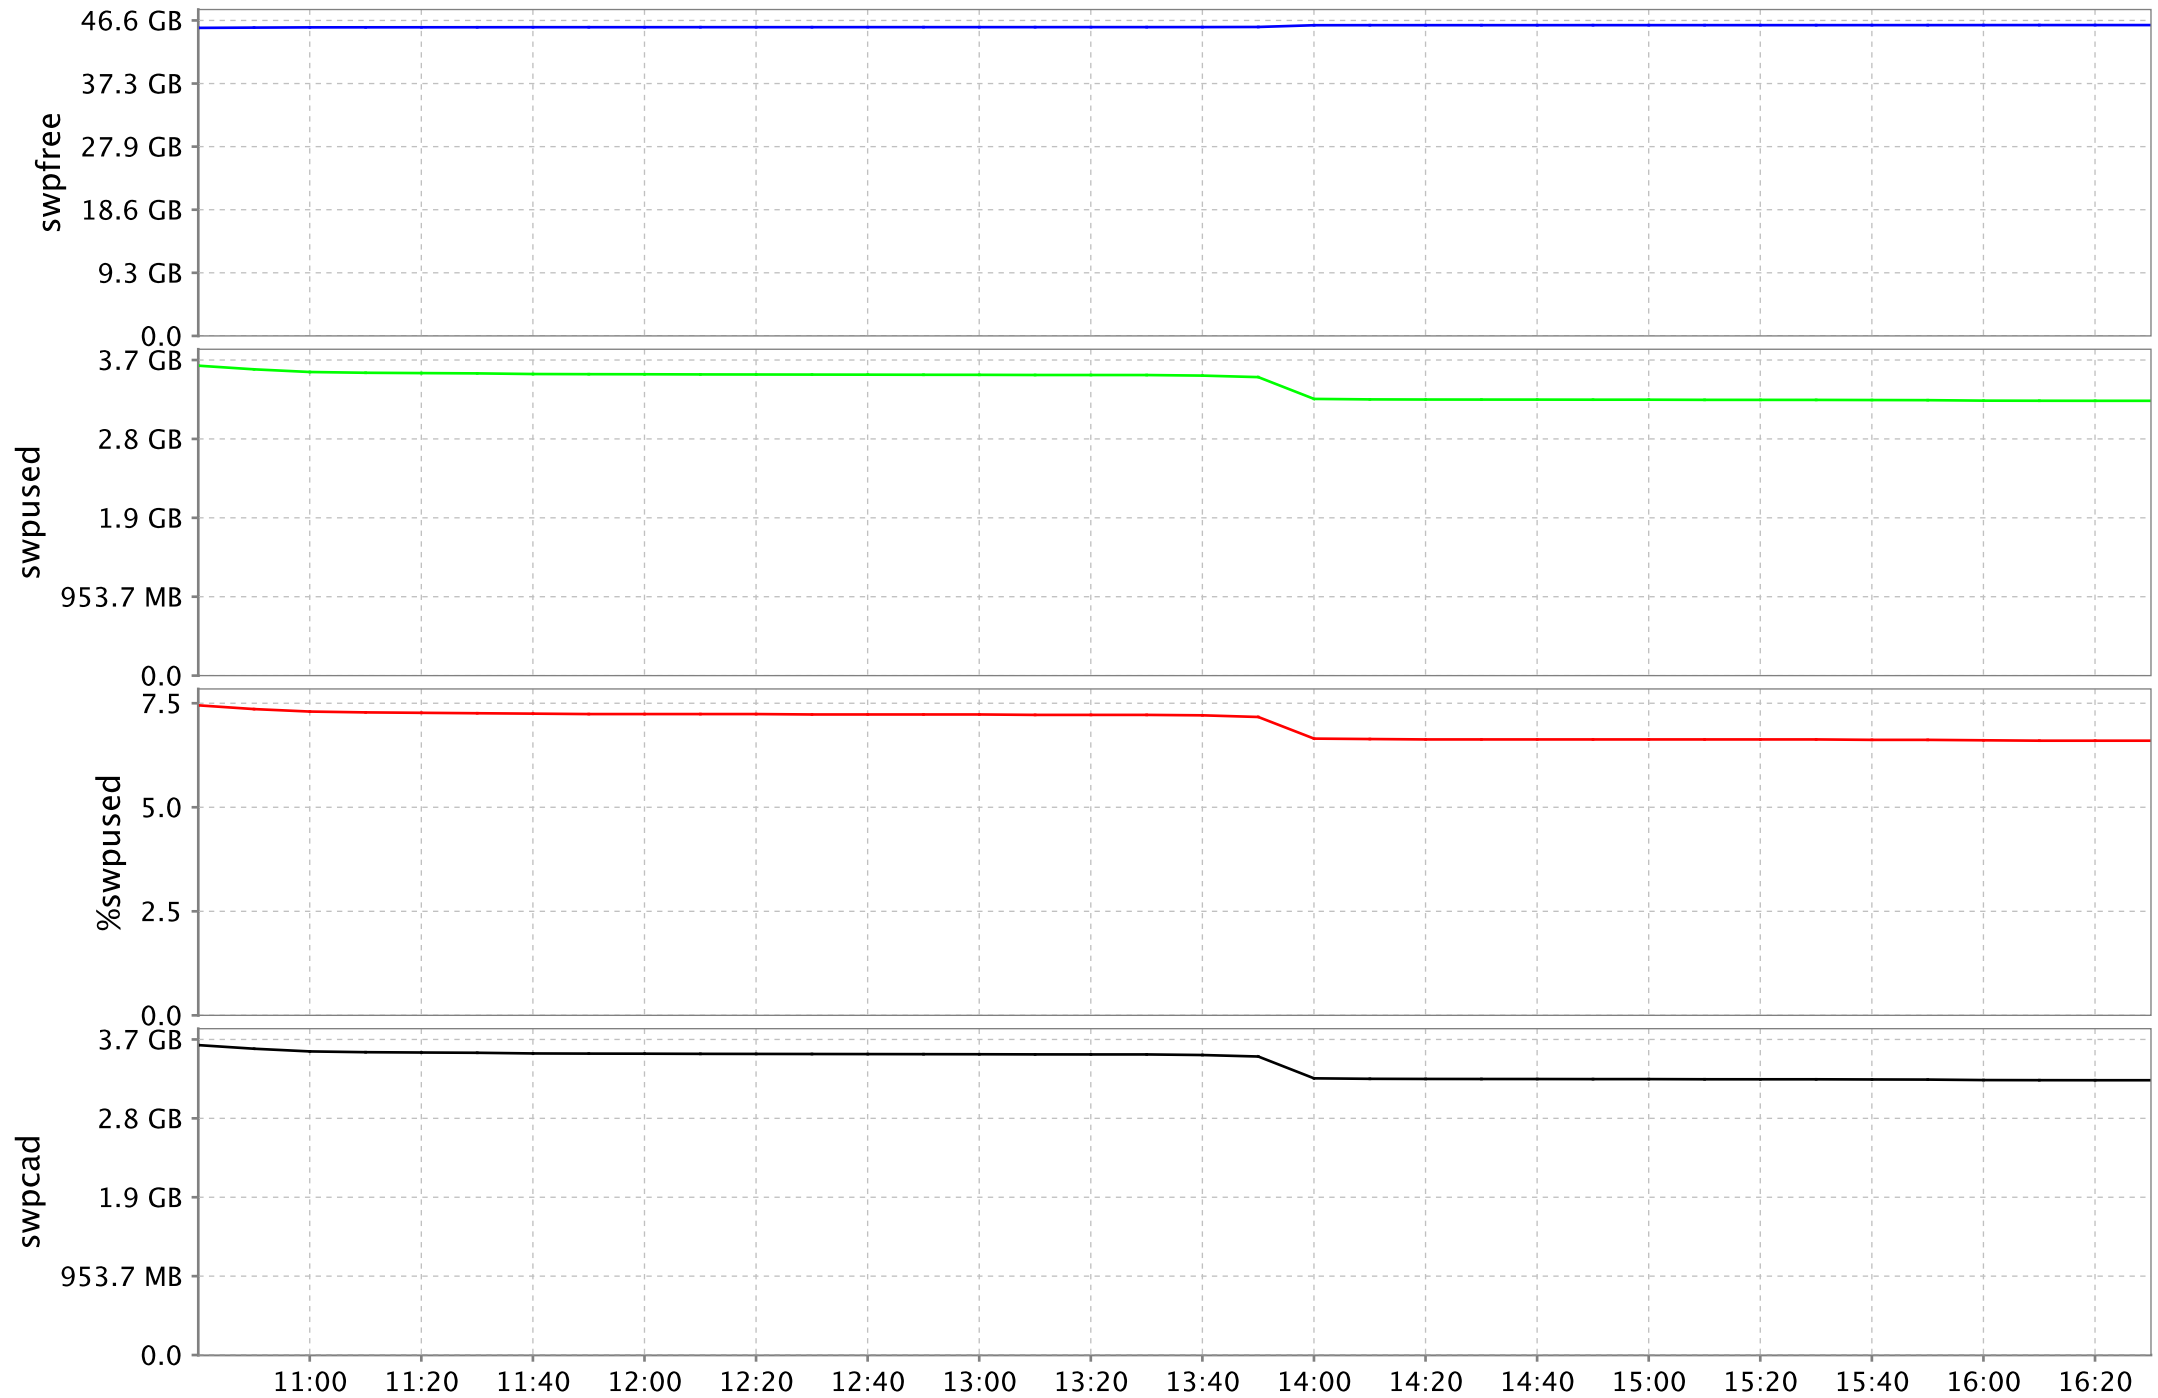

SAR Statistics

For `bravo.camb.comdev.ca`

On 08/09/10

CPU 11 for bravo.camb.comdev.ca

CPU 12 for bravo.camb.comdev.ca

CPU 13 for bravo.camb.comdev.ca

CPU 14 for bravo.camb.comdev.ca

CPU 15 for bravo.camb.comdev.ca

I/O for bravo.camb.comdev.ca

Memory Usage for bravo.camb.comdev.ca

Swap usage for bravo.camb.comdev.ca

Load for bravo.camb.comdev.ca

Page for bravo.camb.comdev.ca

Paging Activity for bravo.camb.comdev.ca

Processes for bravo.camb.comdev.ca

Swapping for bravo.camb.comdev.ca

CPU all for bravo.camb.comdev.ca

Interface traffic eth0 for bravo.camb.comdev.ca

Interface errors eth0 for bravo.camb.comdev.ca

Interface traffic eth1 for bravo.camb.comdev.ca