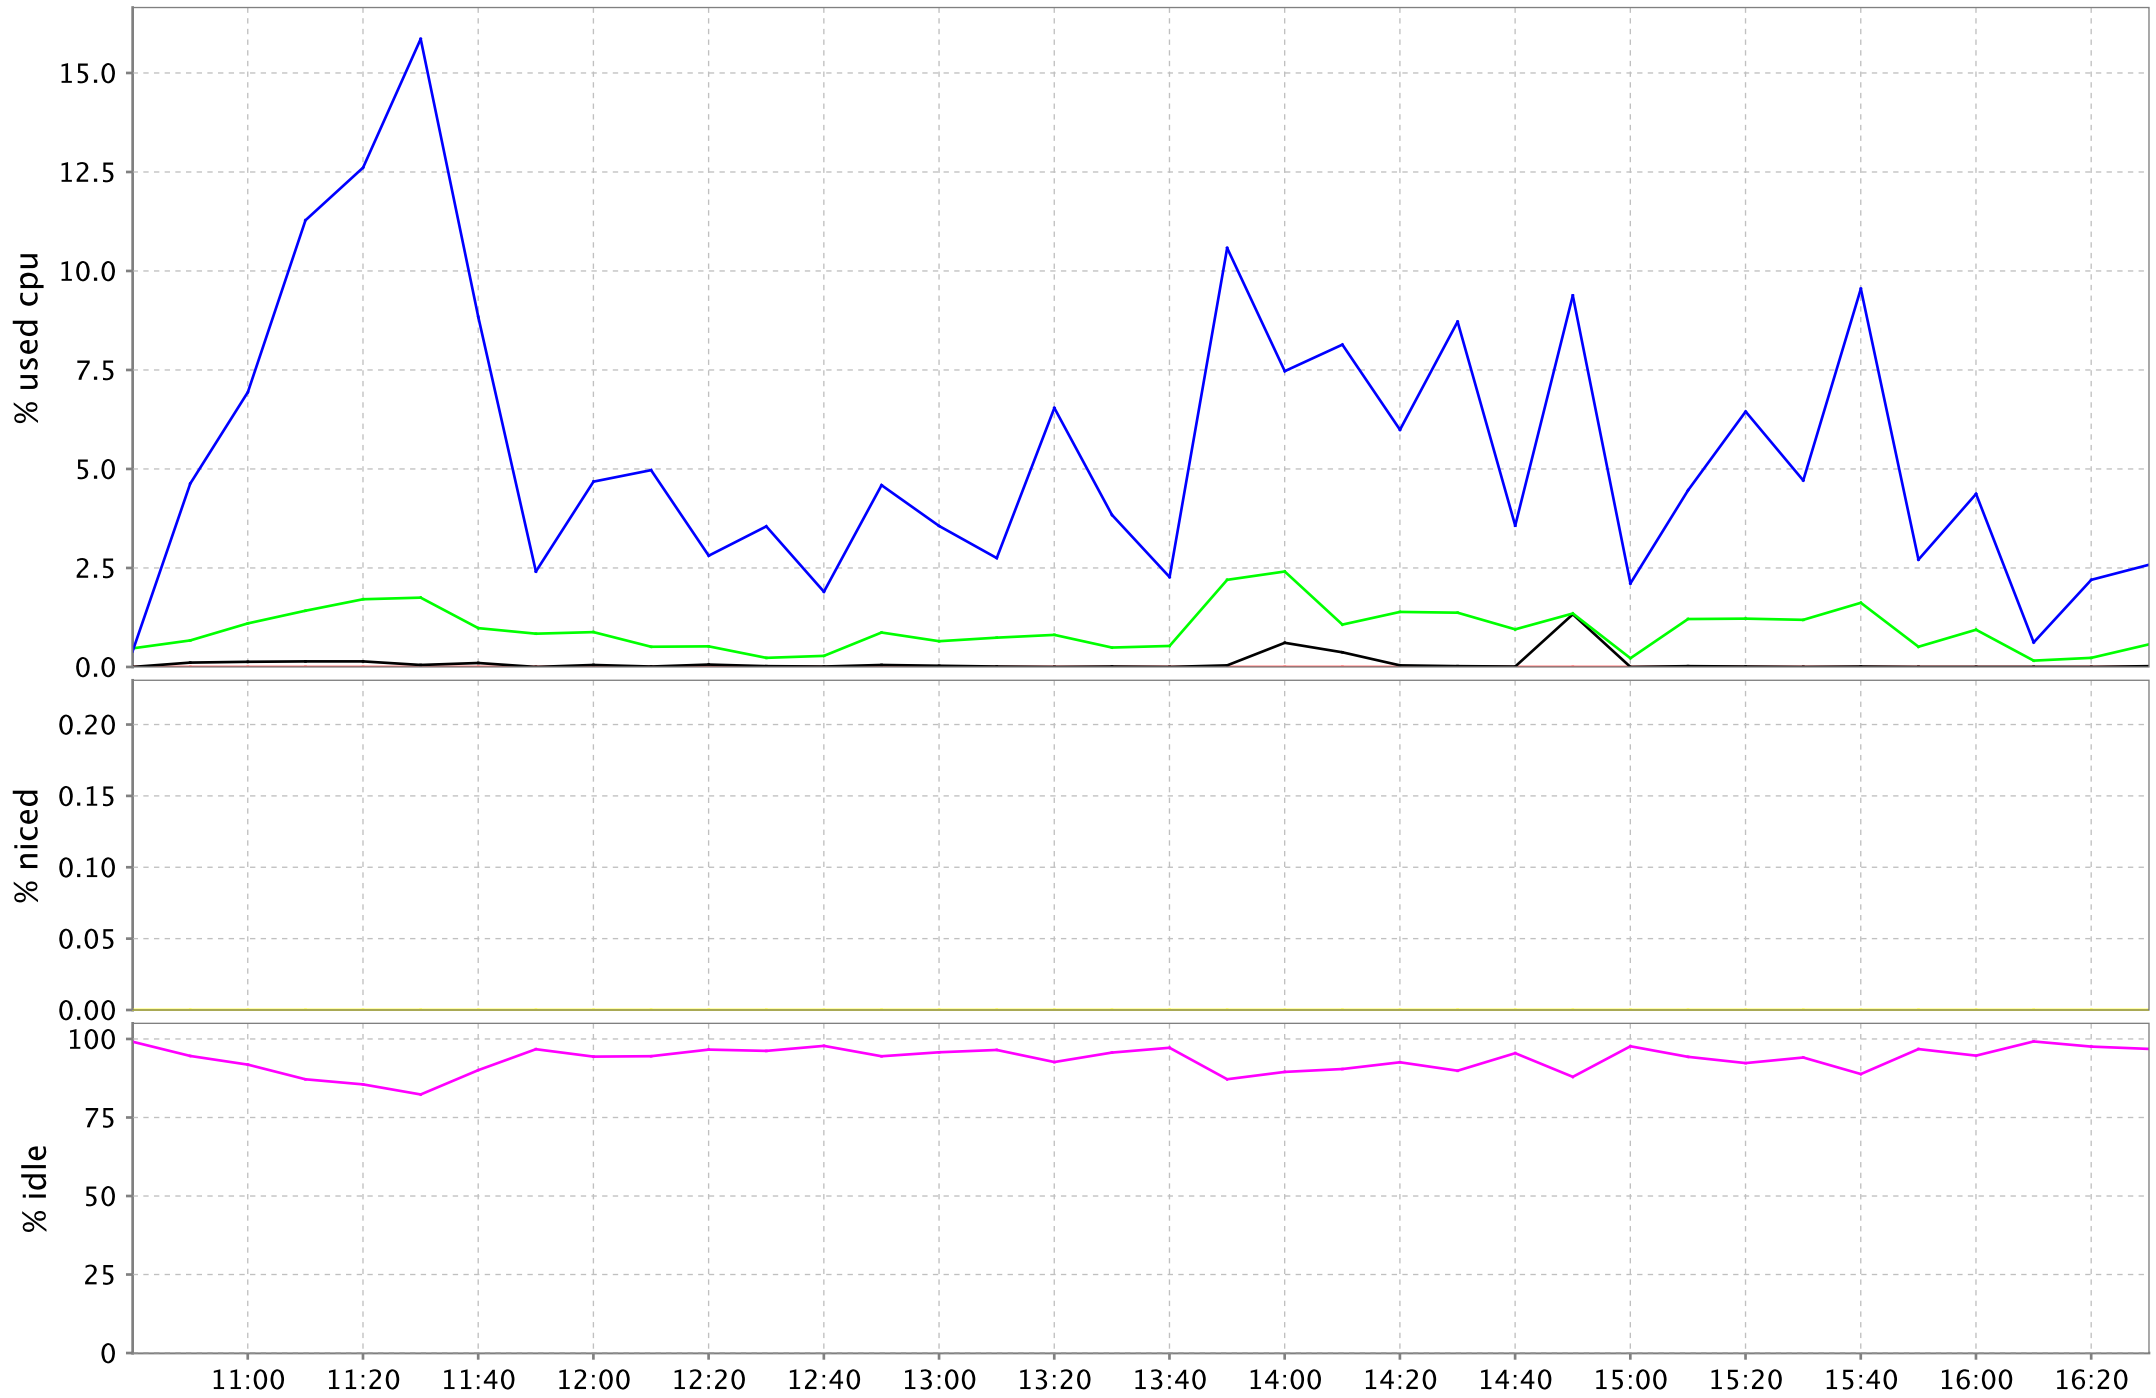

SAR Statistics

For `bravo.camb.comdev.ca`

On 08/09/10

CPU 11 for bravo.camb.comdev.ca

CPU 12 for bravo.camb.comdev.ca

CPU 13 for bravo.camb.comdev.ca

CPU 14 for bravo.camb.comdev.ca

CPU 15 for bravo.camb.comdev.ca

I/O for bravo.camb.comdev.ca

Memory Usage for bravo.camb.comdev.ca

Swap usage for bravo.camb.comdev.ca

Load for bravo.camb.comdev.ca

Page for bravo.camb.comdev.ca

Paging Activity for bravo.camb.comdev.ca

Processes for bravo.camb.comdev.ca