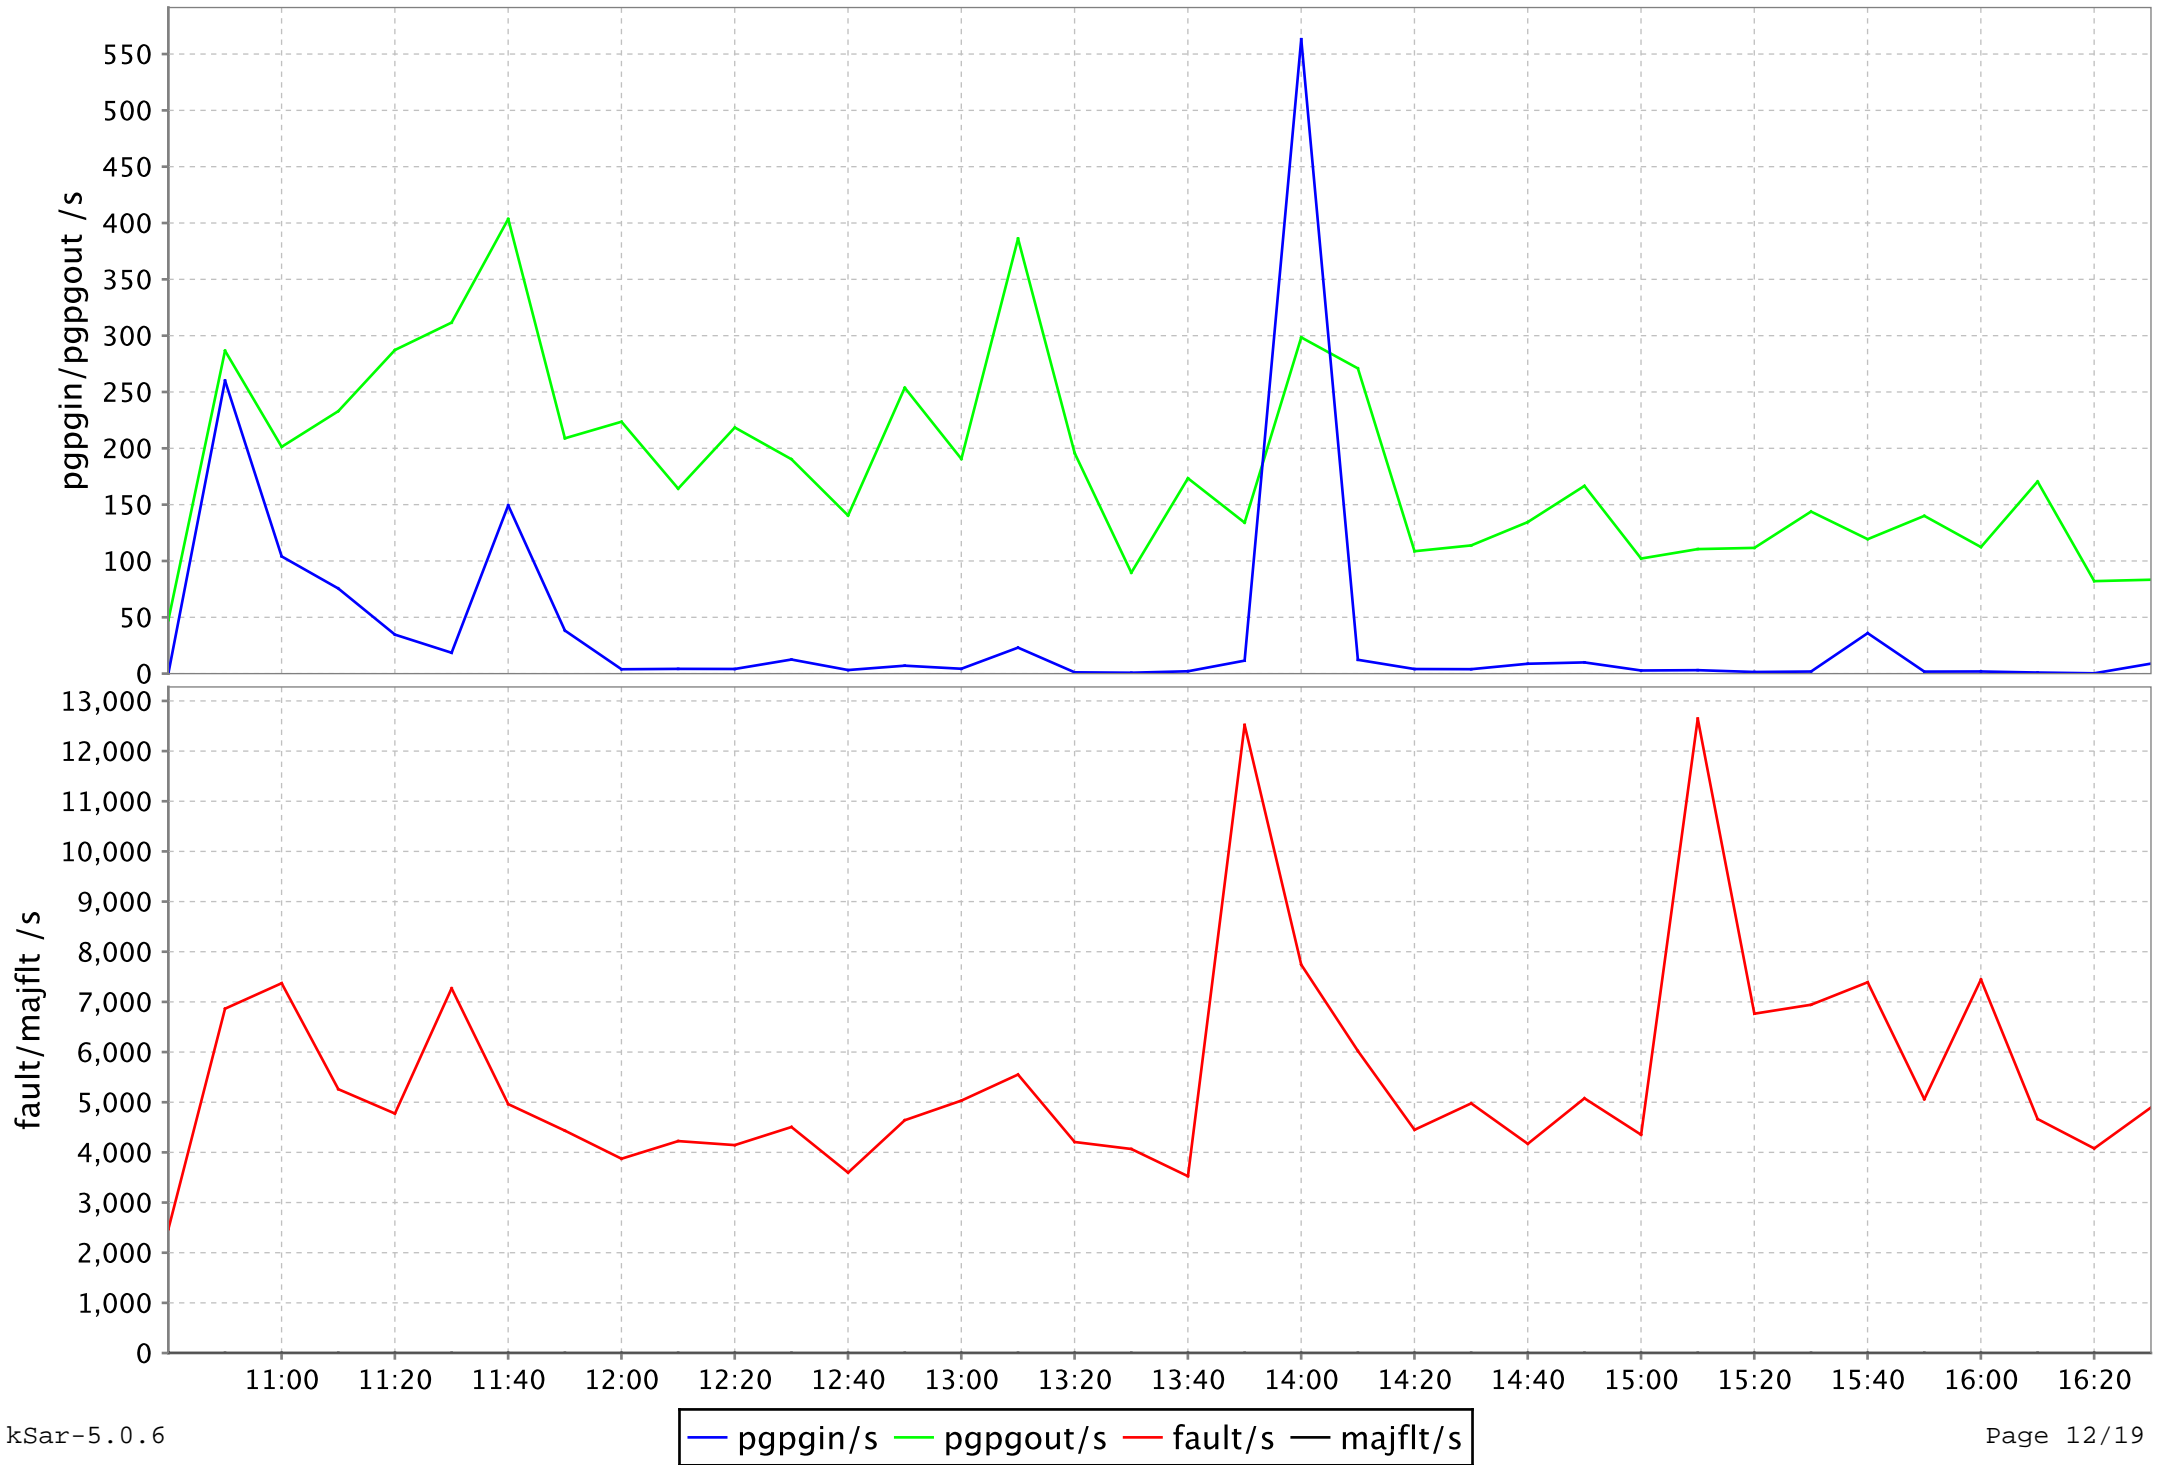

I/O for bravo.camb.comdev.ca

Memory Usage for bravo.camb.comdev.ca

Swap usage for bravo.camb.comdev.ca

Load for bravo.camb.comdev.ca

Page for bravo.camb.comdev.ca

Paging Activity for bravo.camb.comdev.ca

Processes for bravo.camb.comdev.ca

Swapping for bravo.camb.comdev.ca

CPU all for bravo.camb.comdev.ca

Interface traffic eth0 for bravo.camb.comdev.ca

Interface errors eth0 for bravo.camb.comdev.ca

Interface traffic eth1 for bravo.camb.comdev.ca