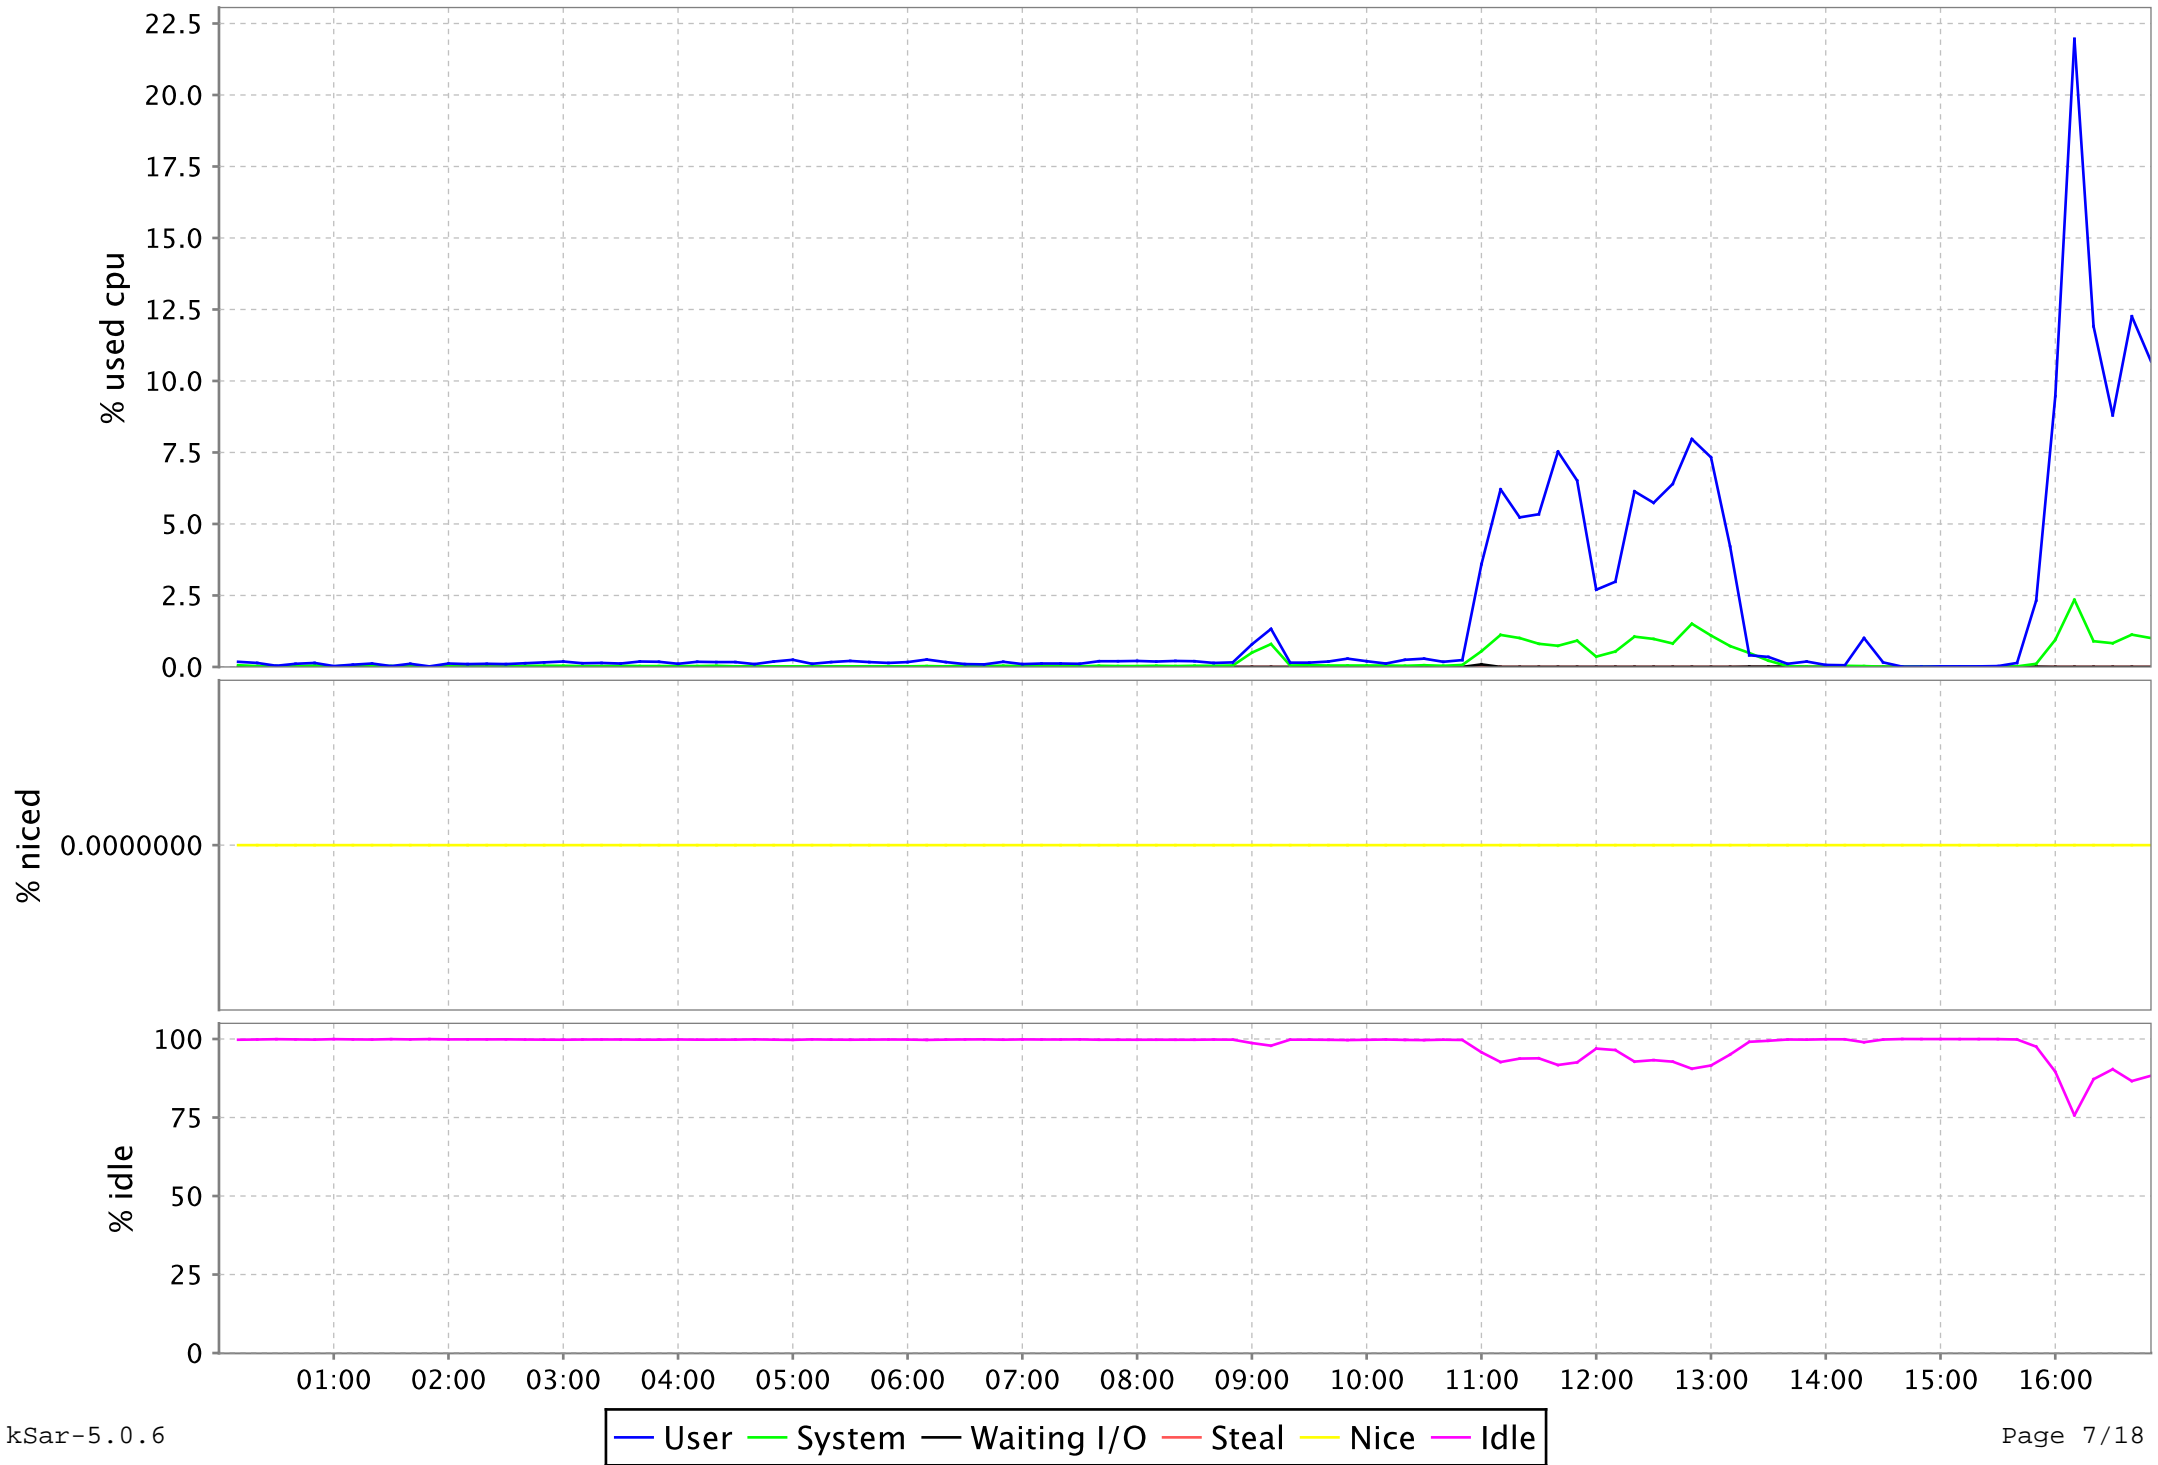

CPU 5 for alpha.camb.comdev.ca