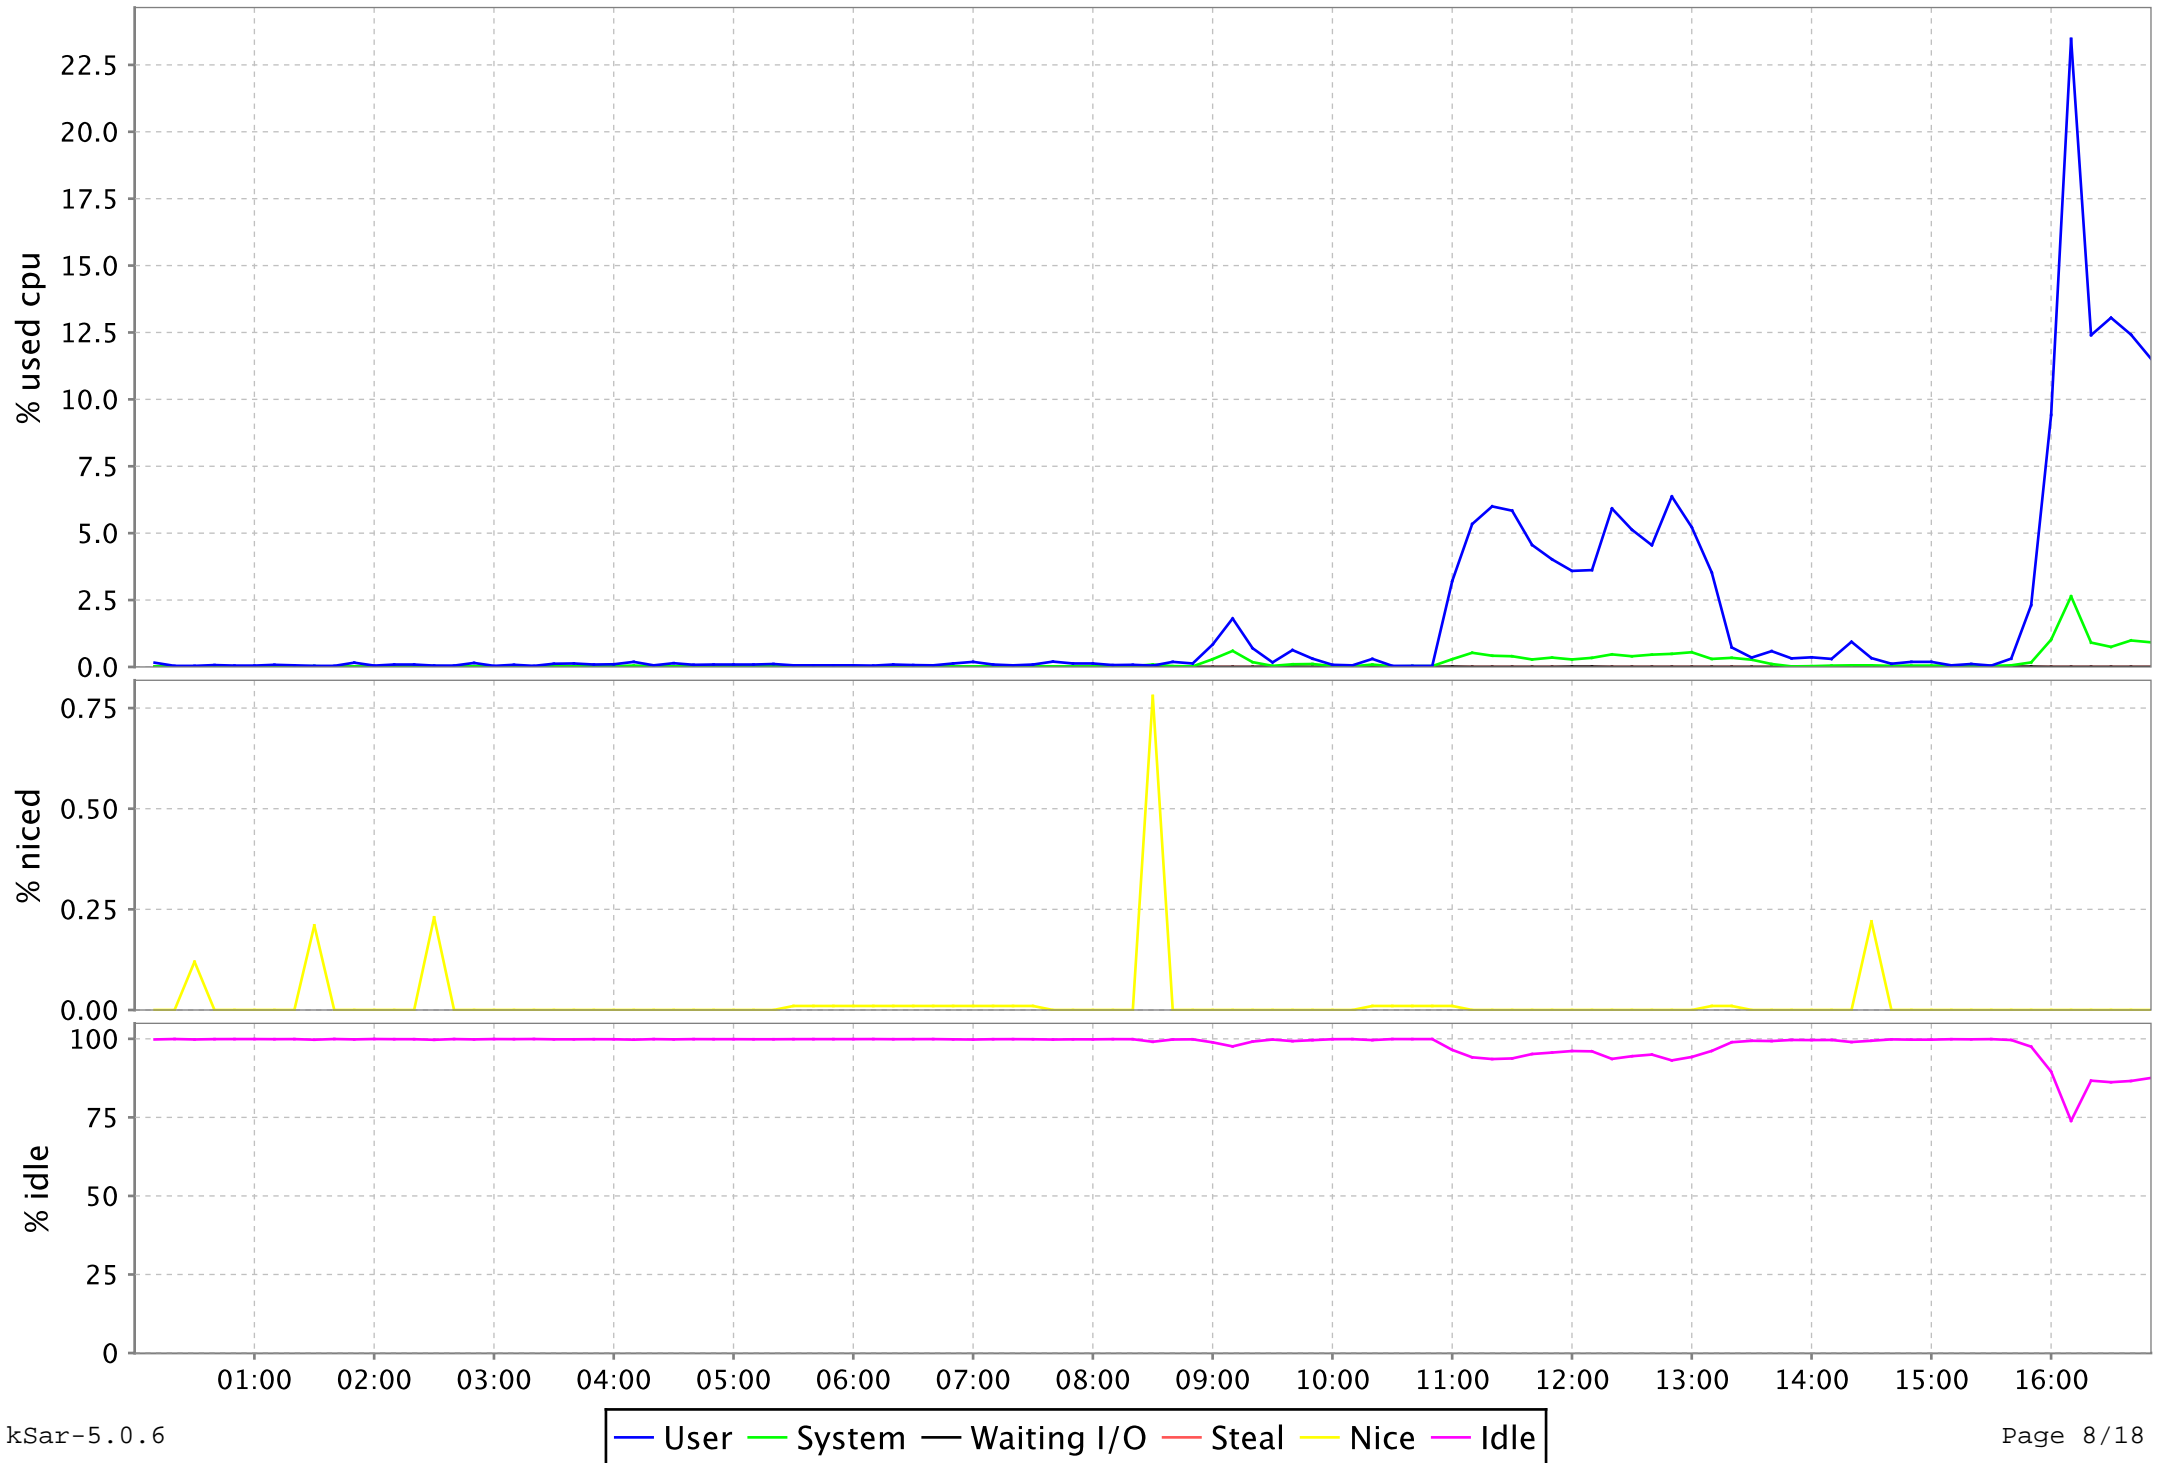

CPU 6 for alpha.camb.comdev.ca