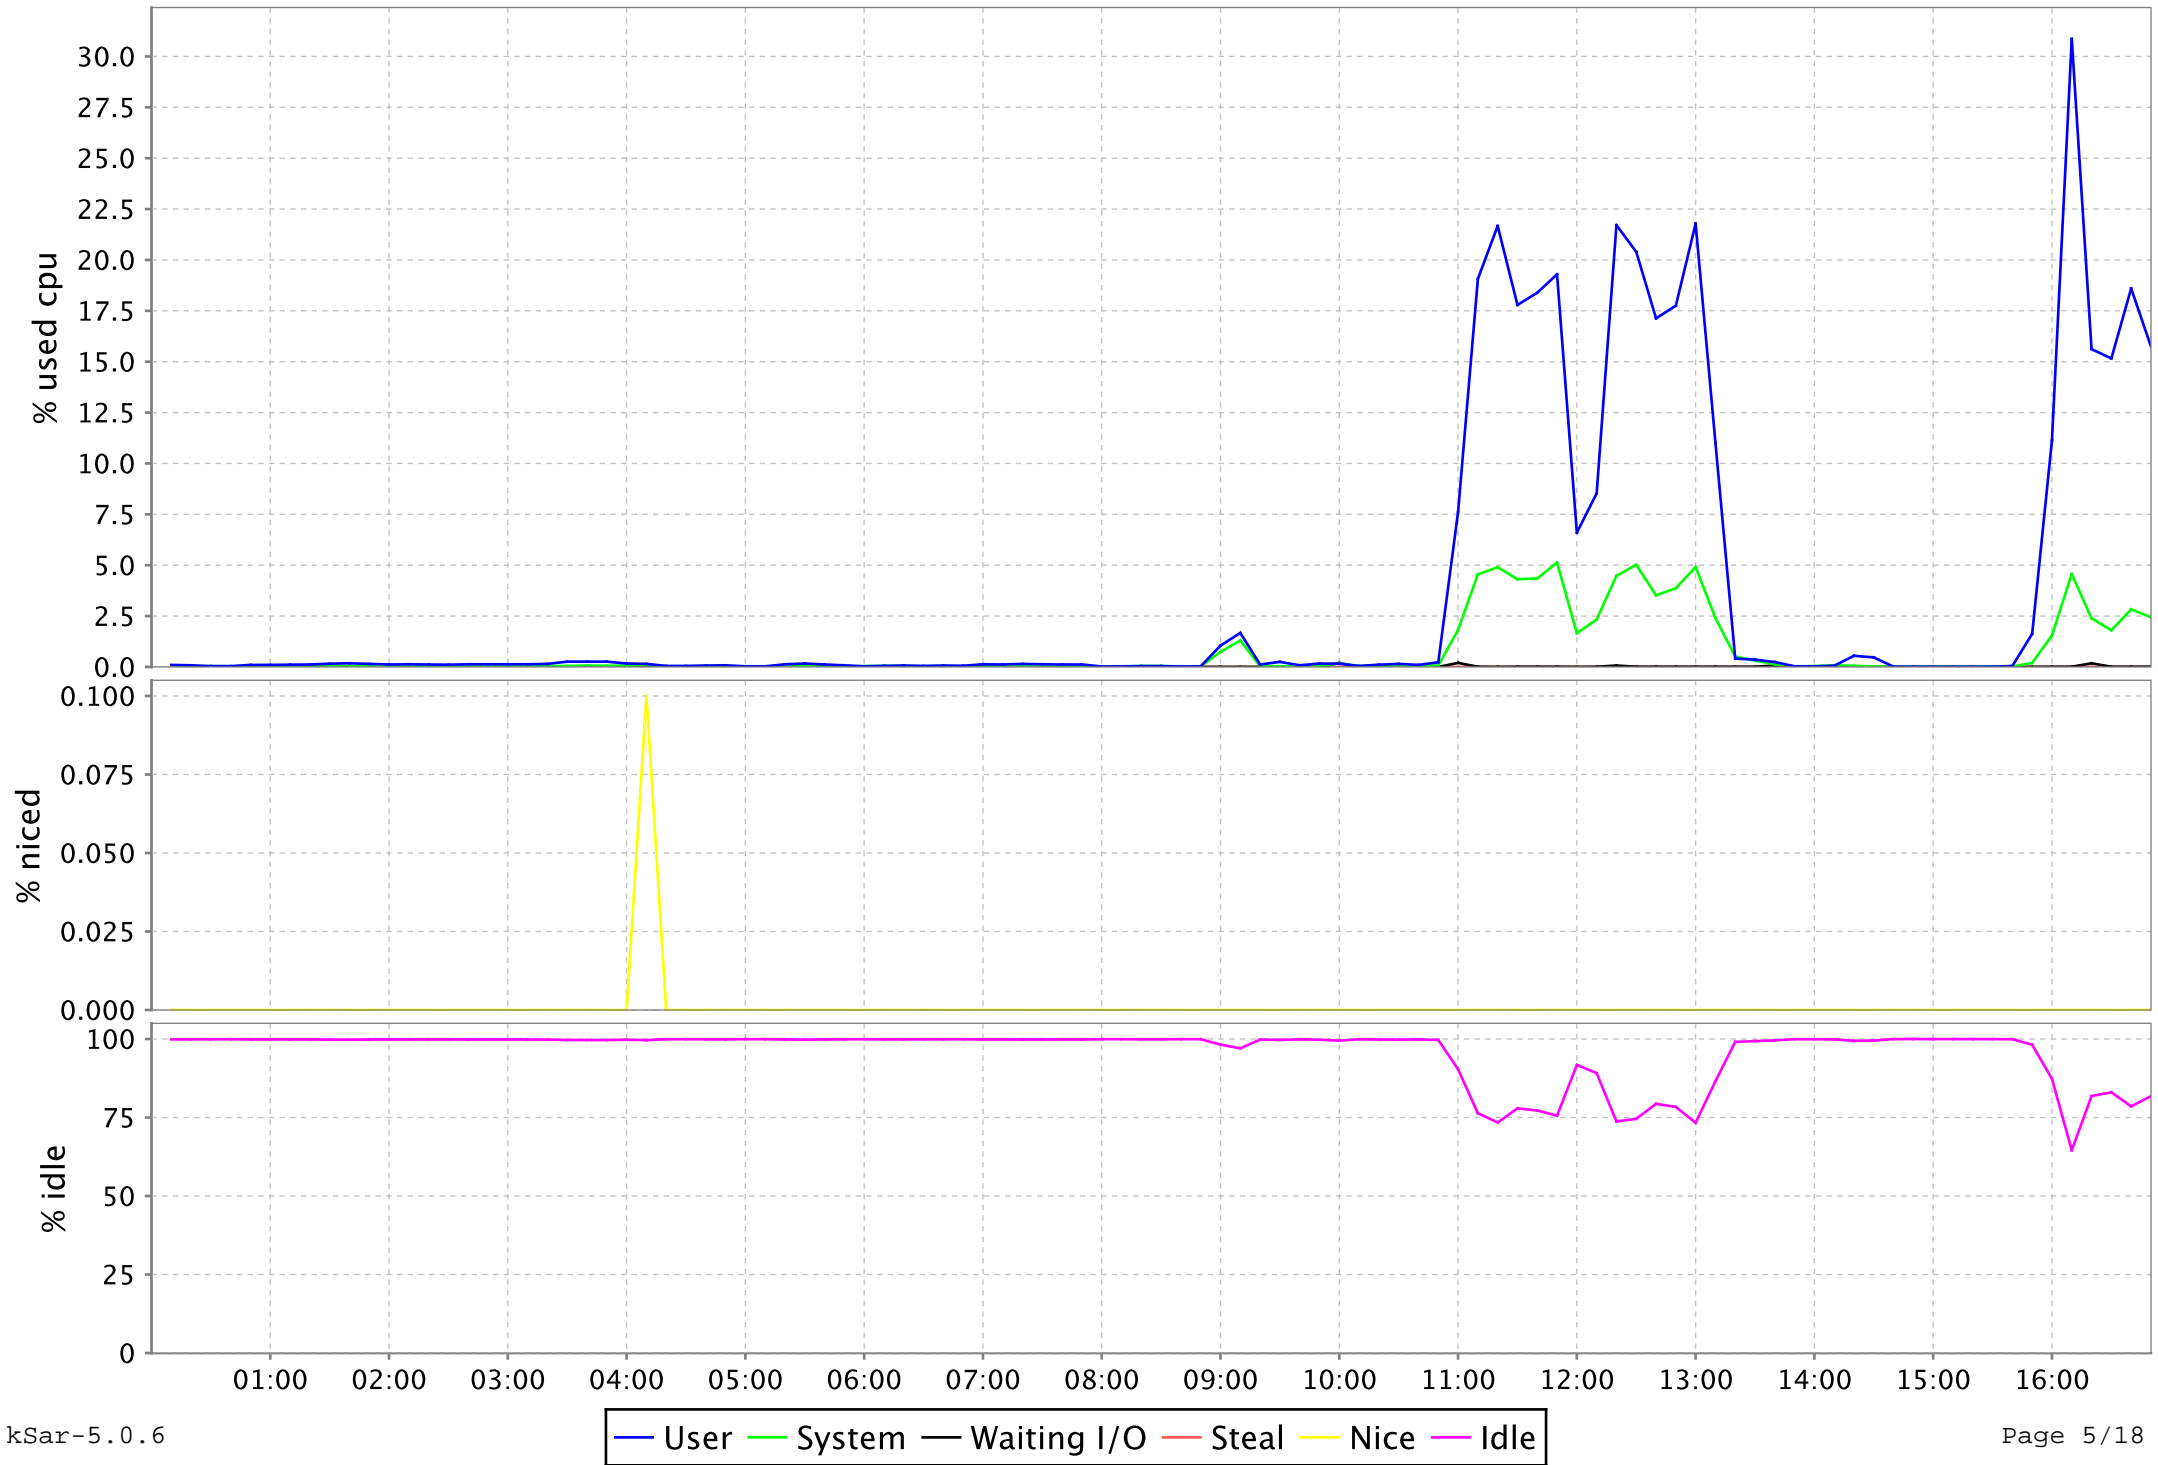

SAR Statistics

For alpha.camb.comdev.ca

On 07/29/10

CPU 0 for alpha.camb.comdev.ca

CPU 1 for alpha.camb.comdev.ca

CPU 2 for alpha.camb.comdev.ca

CPU 3 for alpha.camb.comdev.ca

CPU 4 for alpha.camb.comdev.ca