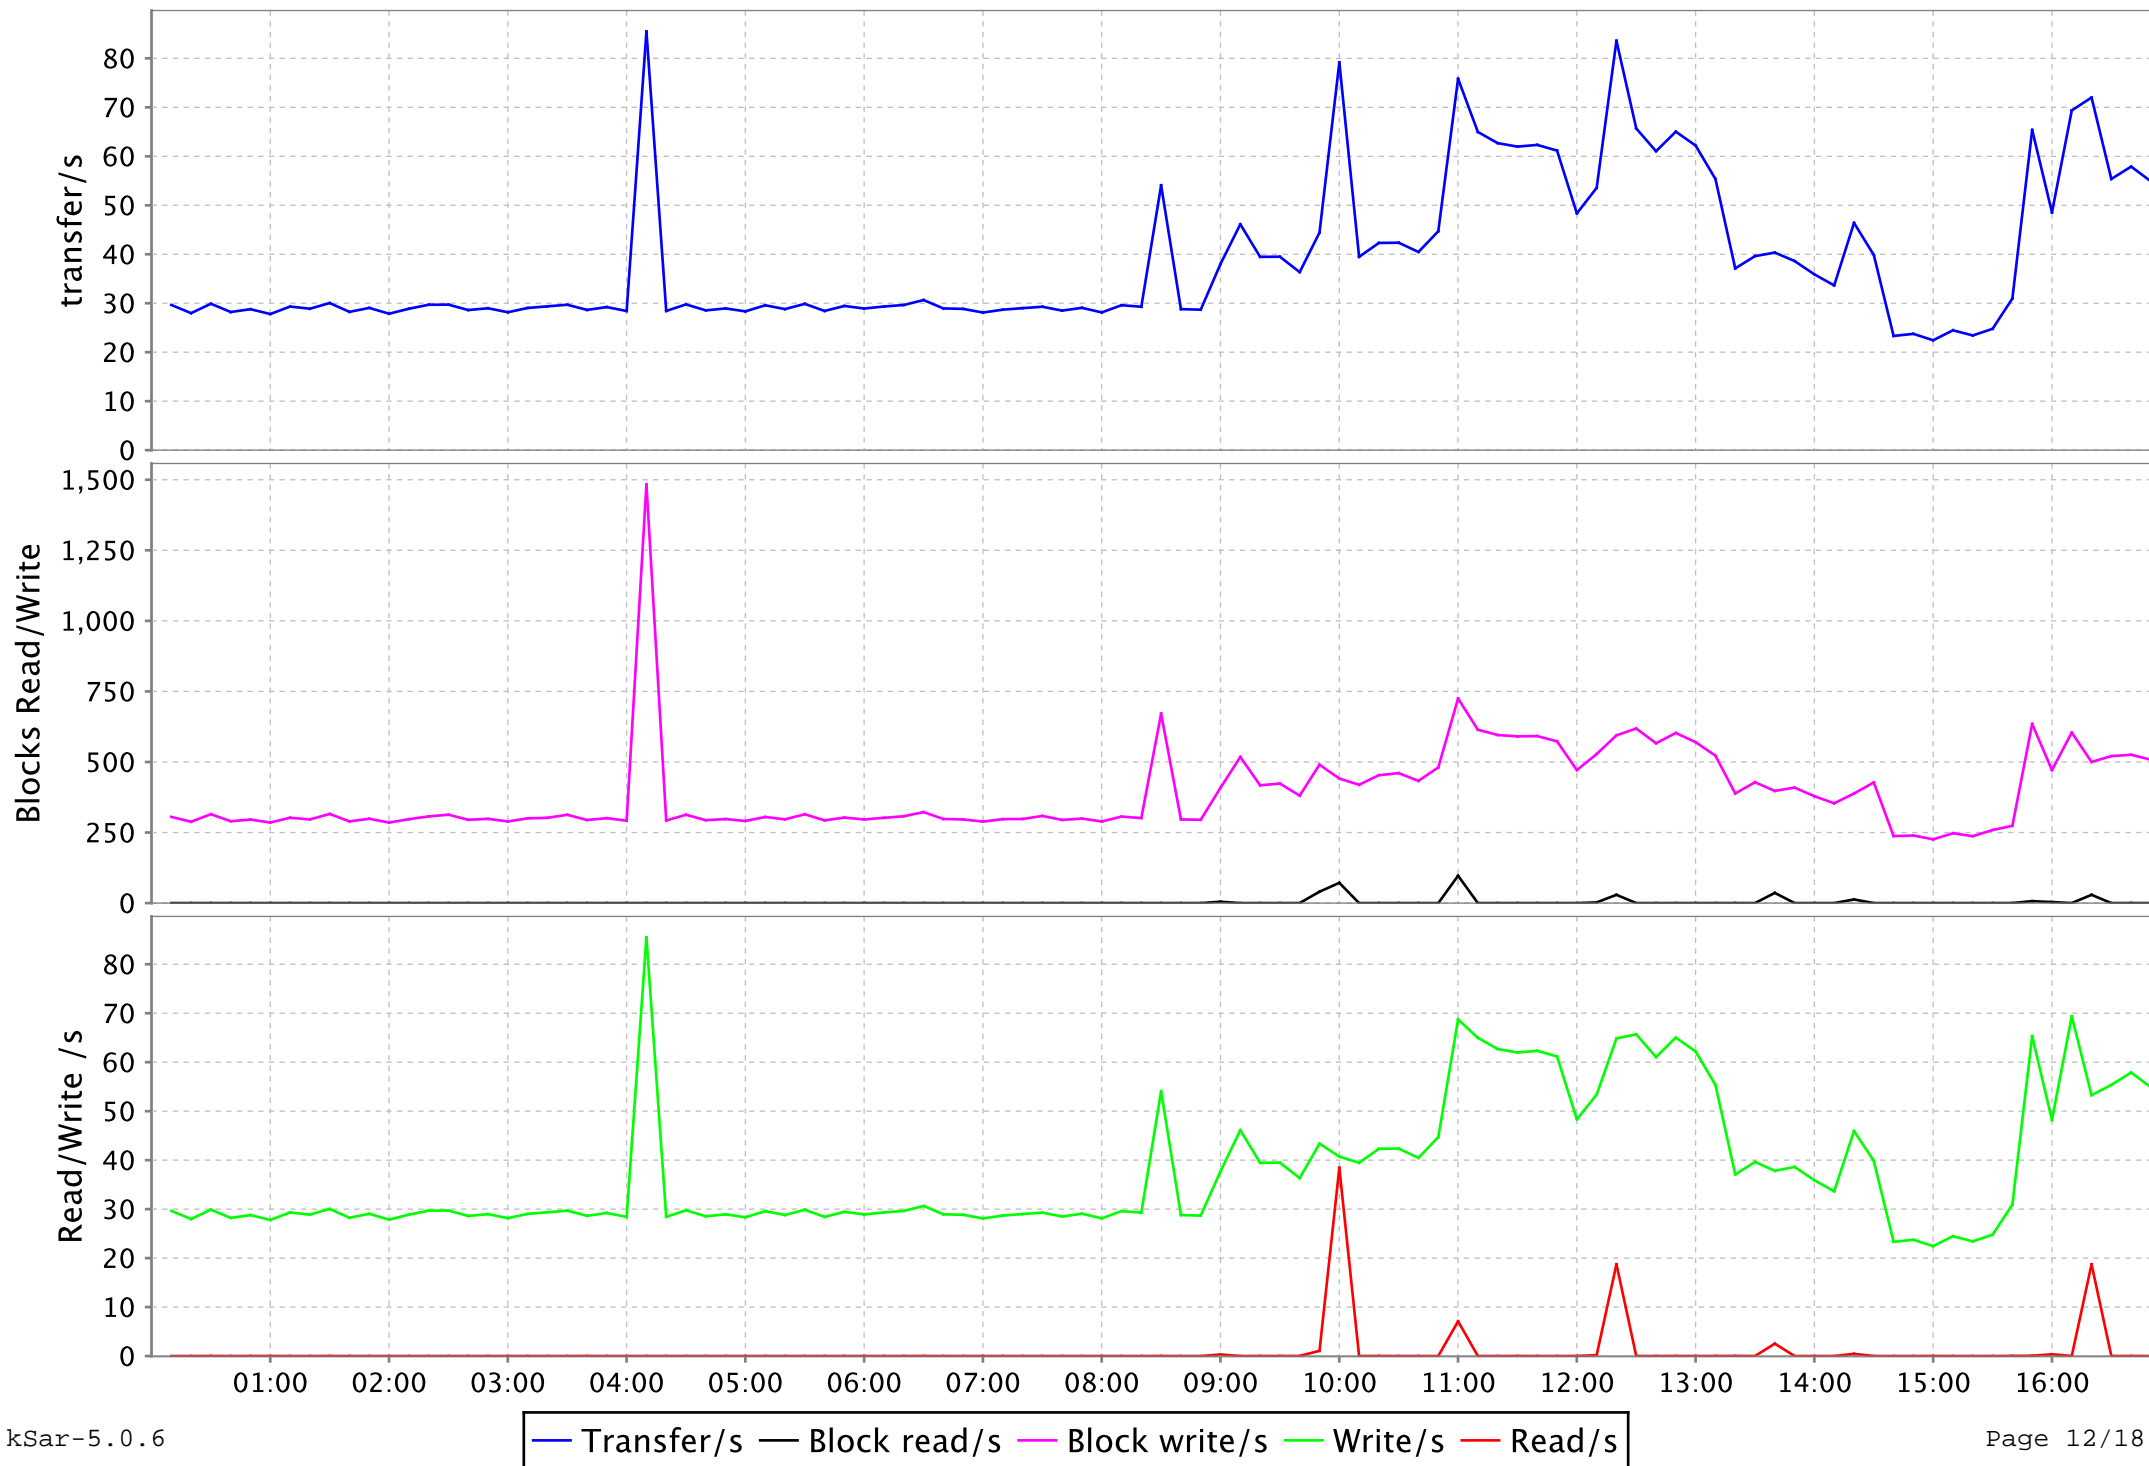

CPU 5 for alpha.camb.comdev.ca

CPU 6 for alpha.camb.comdev.ca

CPU 7 for alpha.camb.comdev.ca

CPU 8 for alpha.camb.comdev.ca

Contexts for alpha.camb.comdev.ca

I/O for alpha.camb.comdev.ca

Memory Usage for alpha.camb.comdev.ca