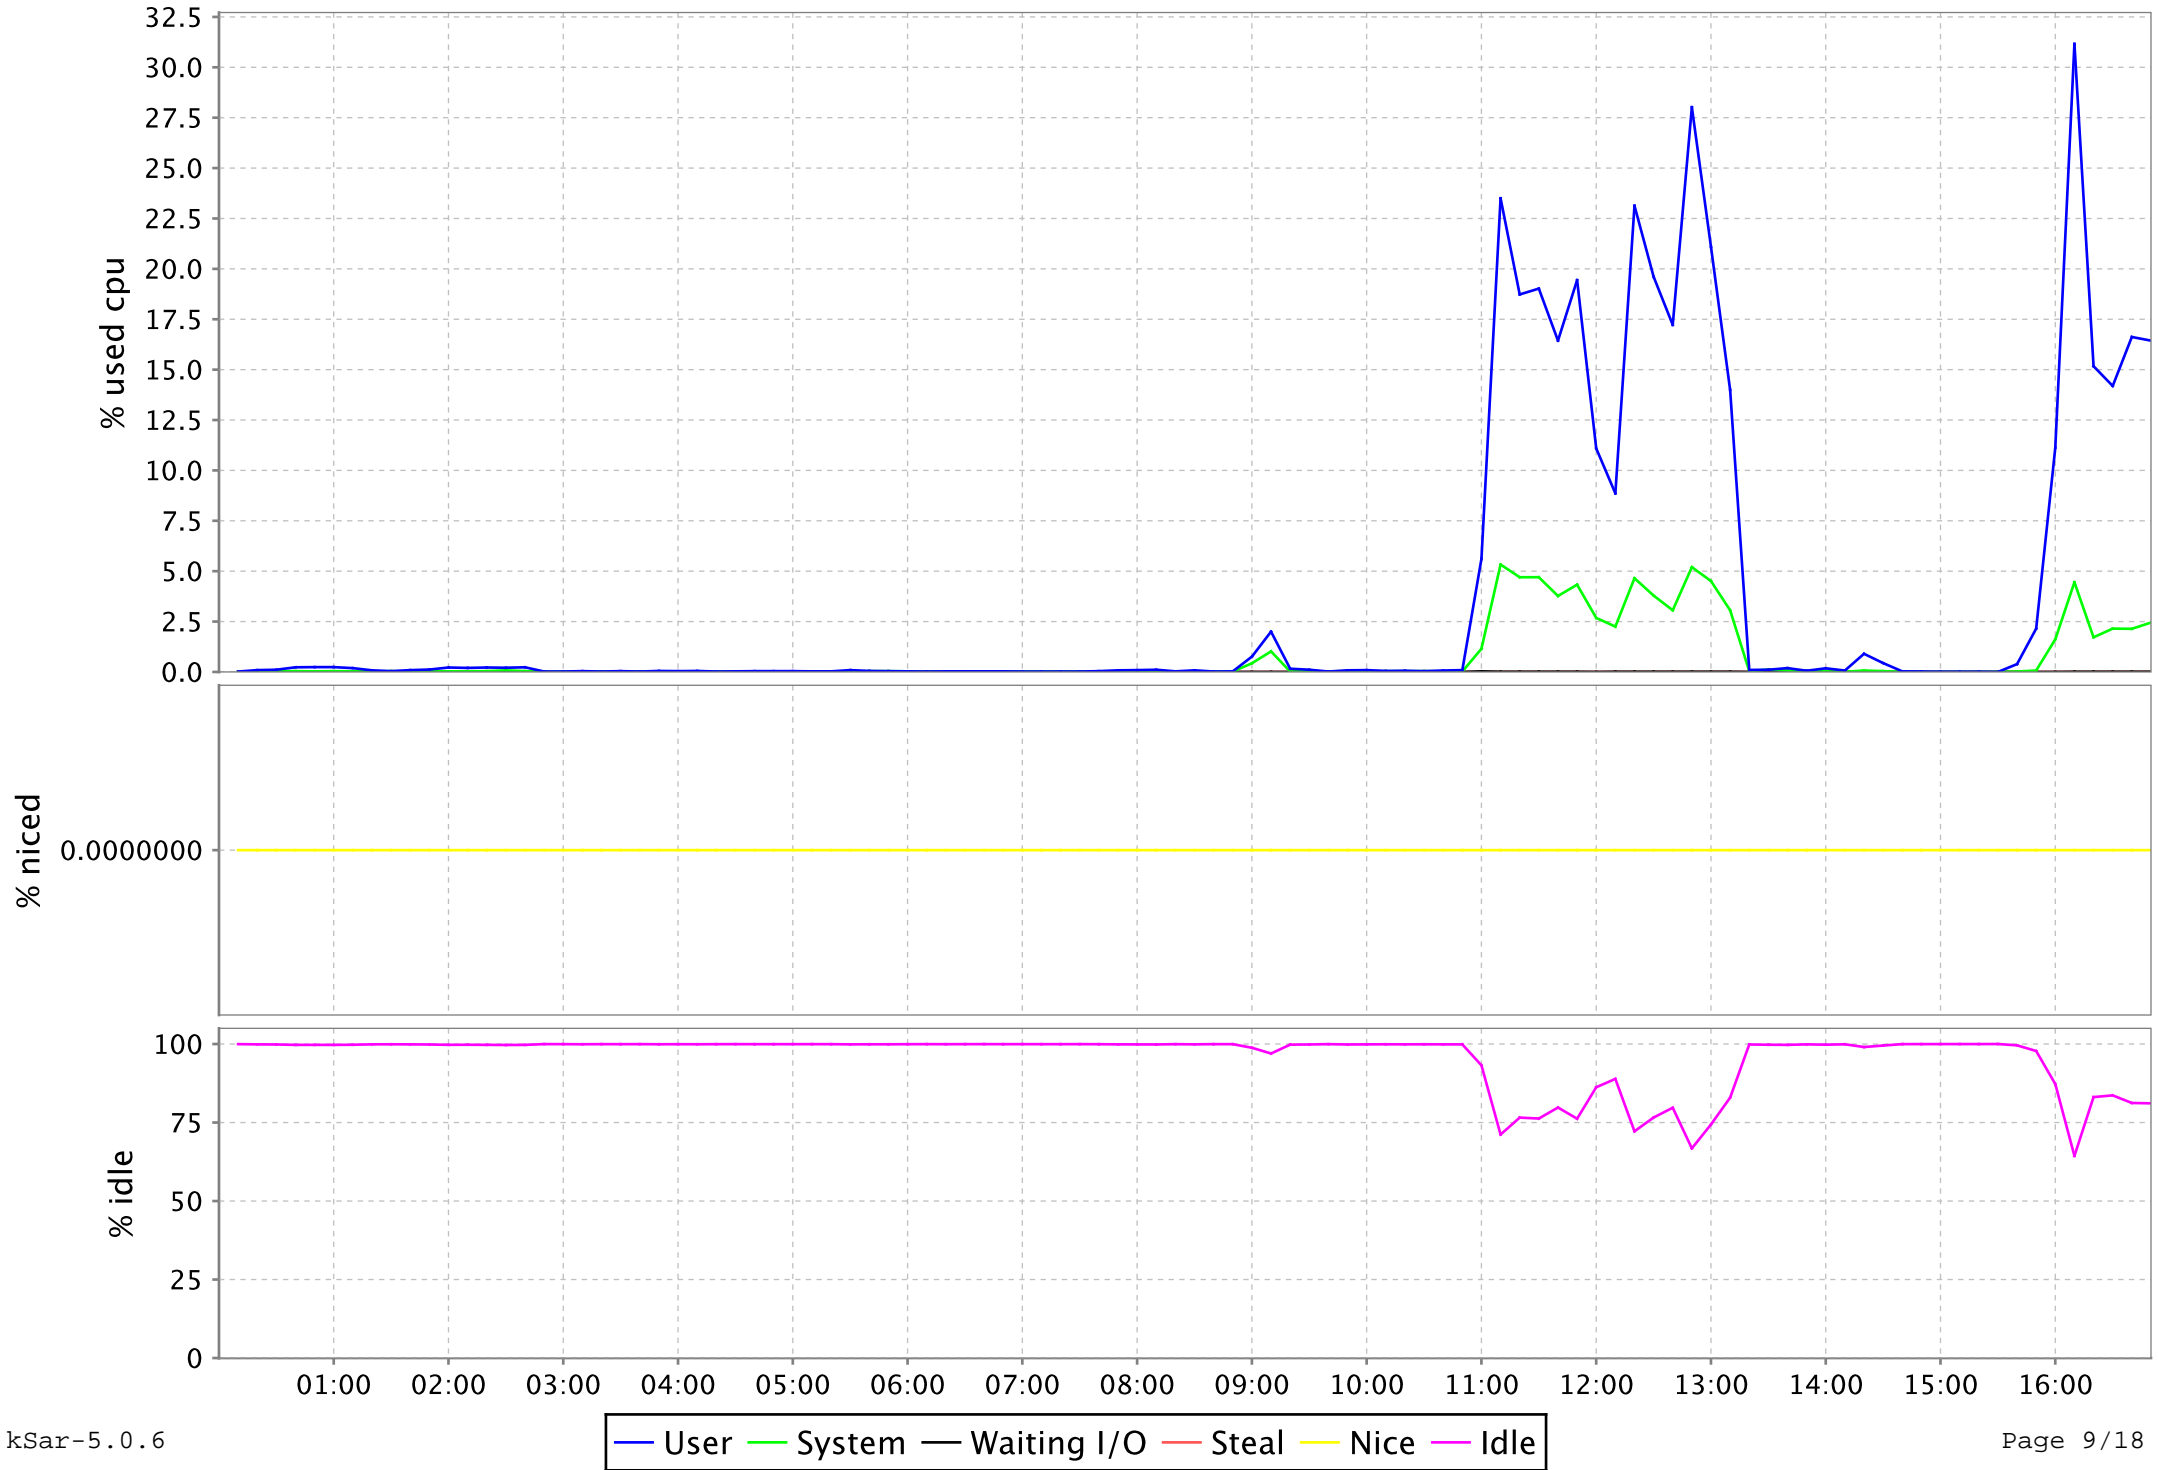

CPU 7 for alpha.camb.comdev.ca