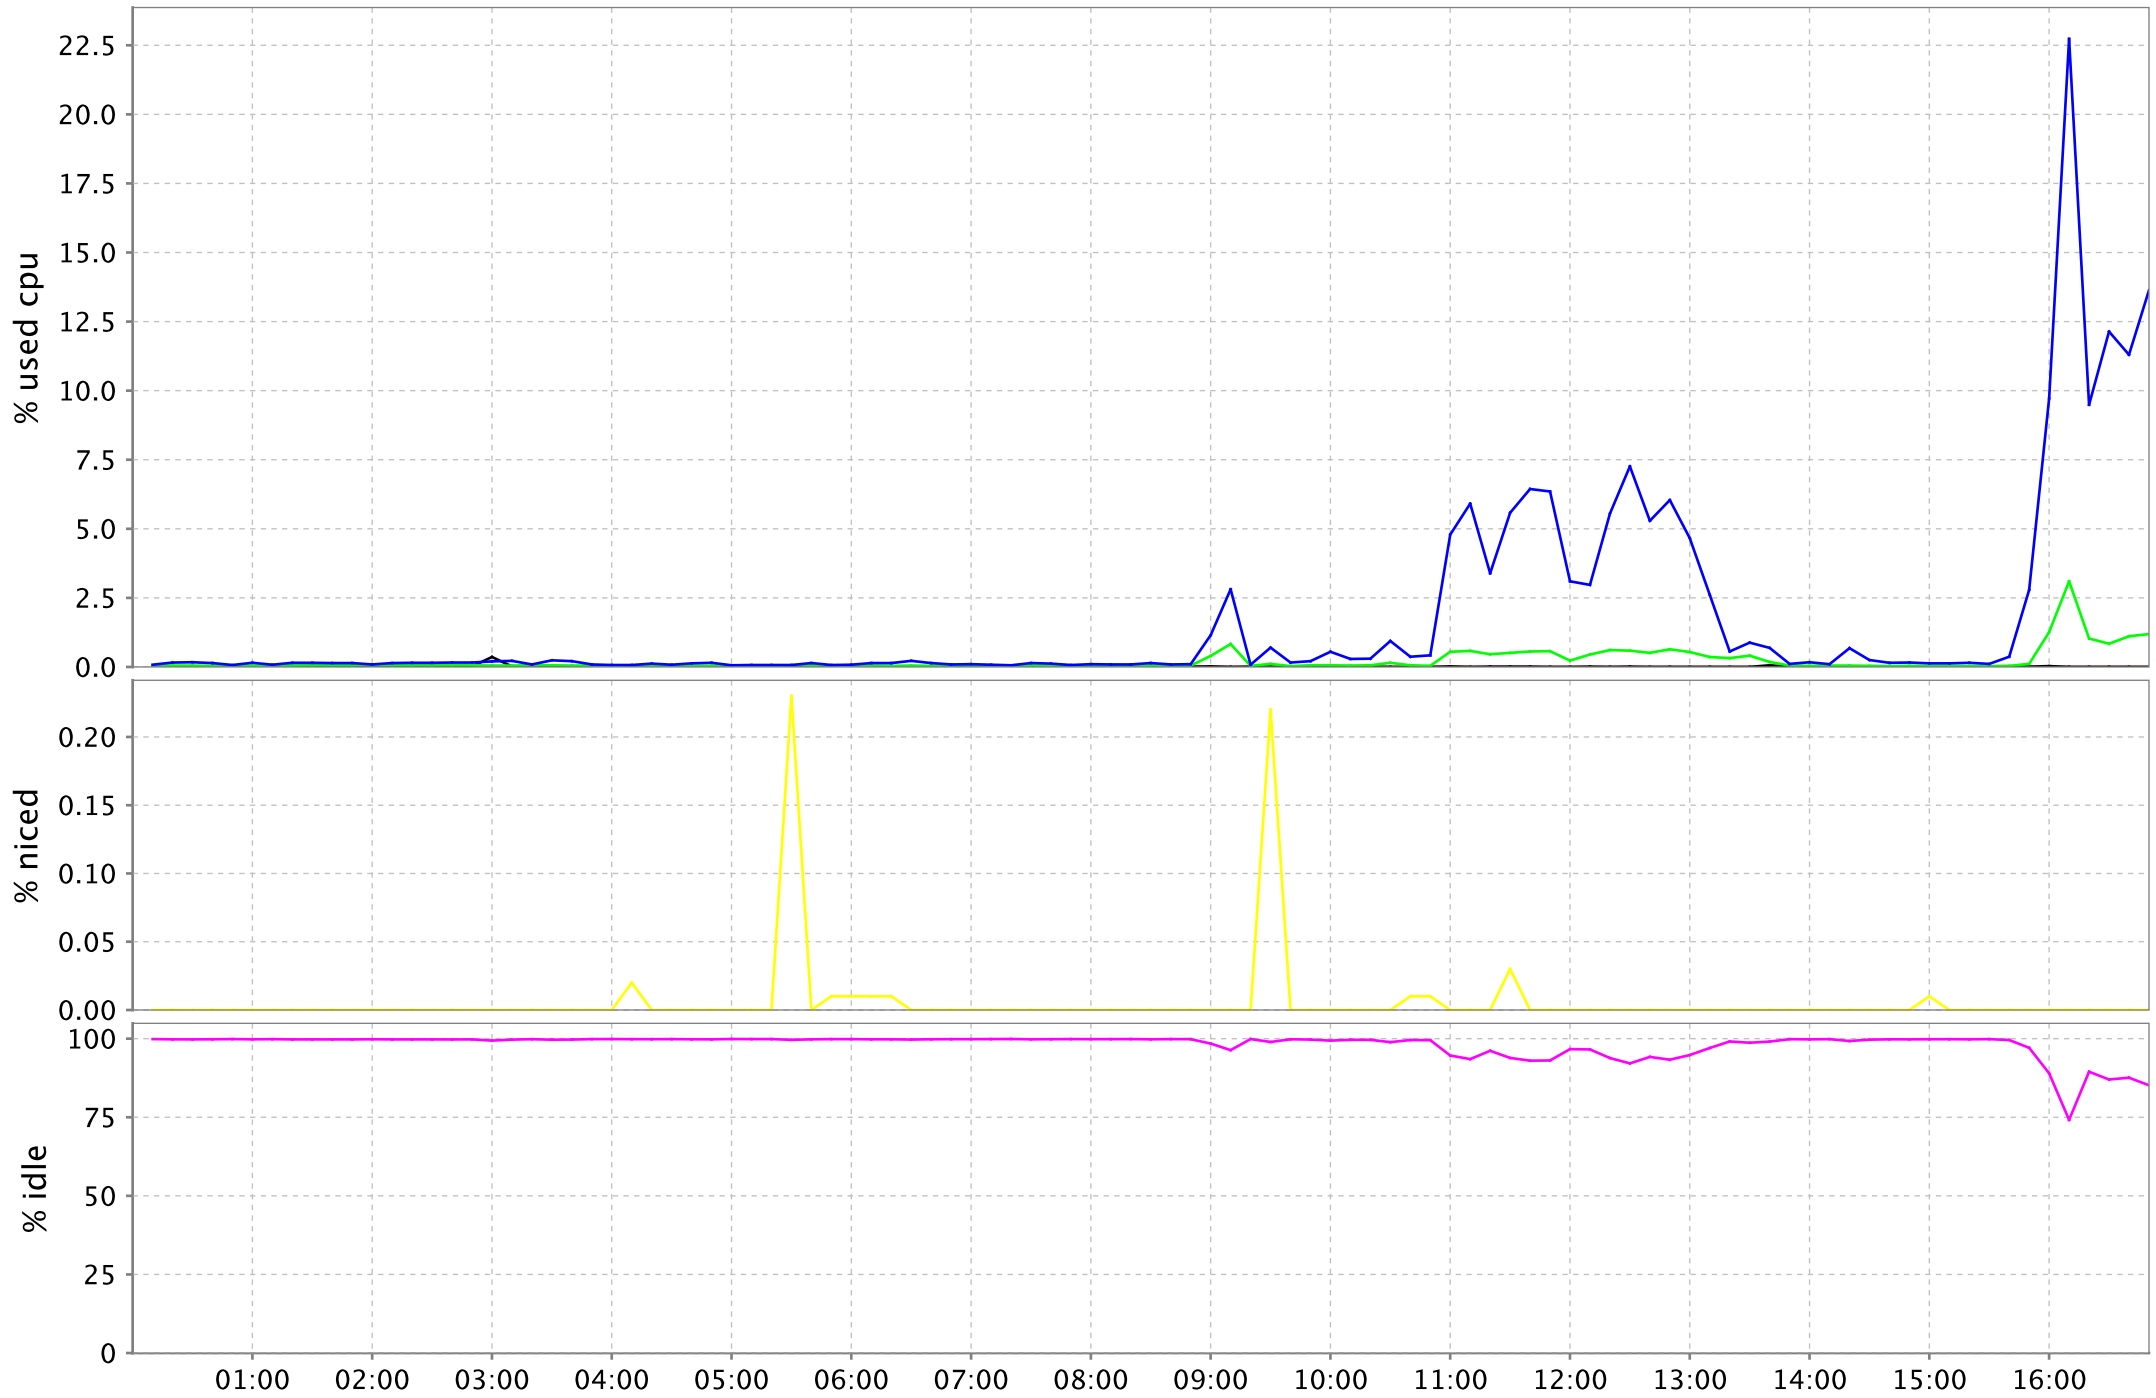

SAR Statistics

For alpha.camb.comdev.ca

On 07/29/10

CPU 0 for alpha.camb.comdev.ca

CPU 1 for alpha.camb.comdev.ca

CPU 2 for alpha.camb.comdev.ca

CPU 3 for alpha.camb.comdev.ca

CPU 4 for alpha.camb.comdev.ca