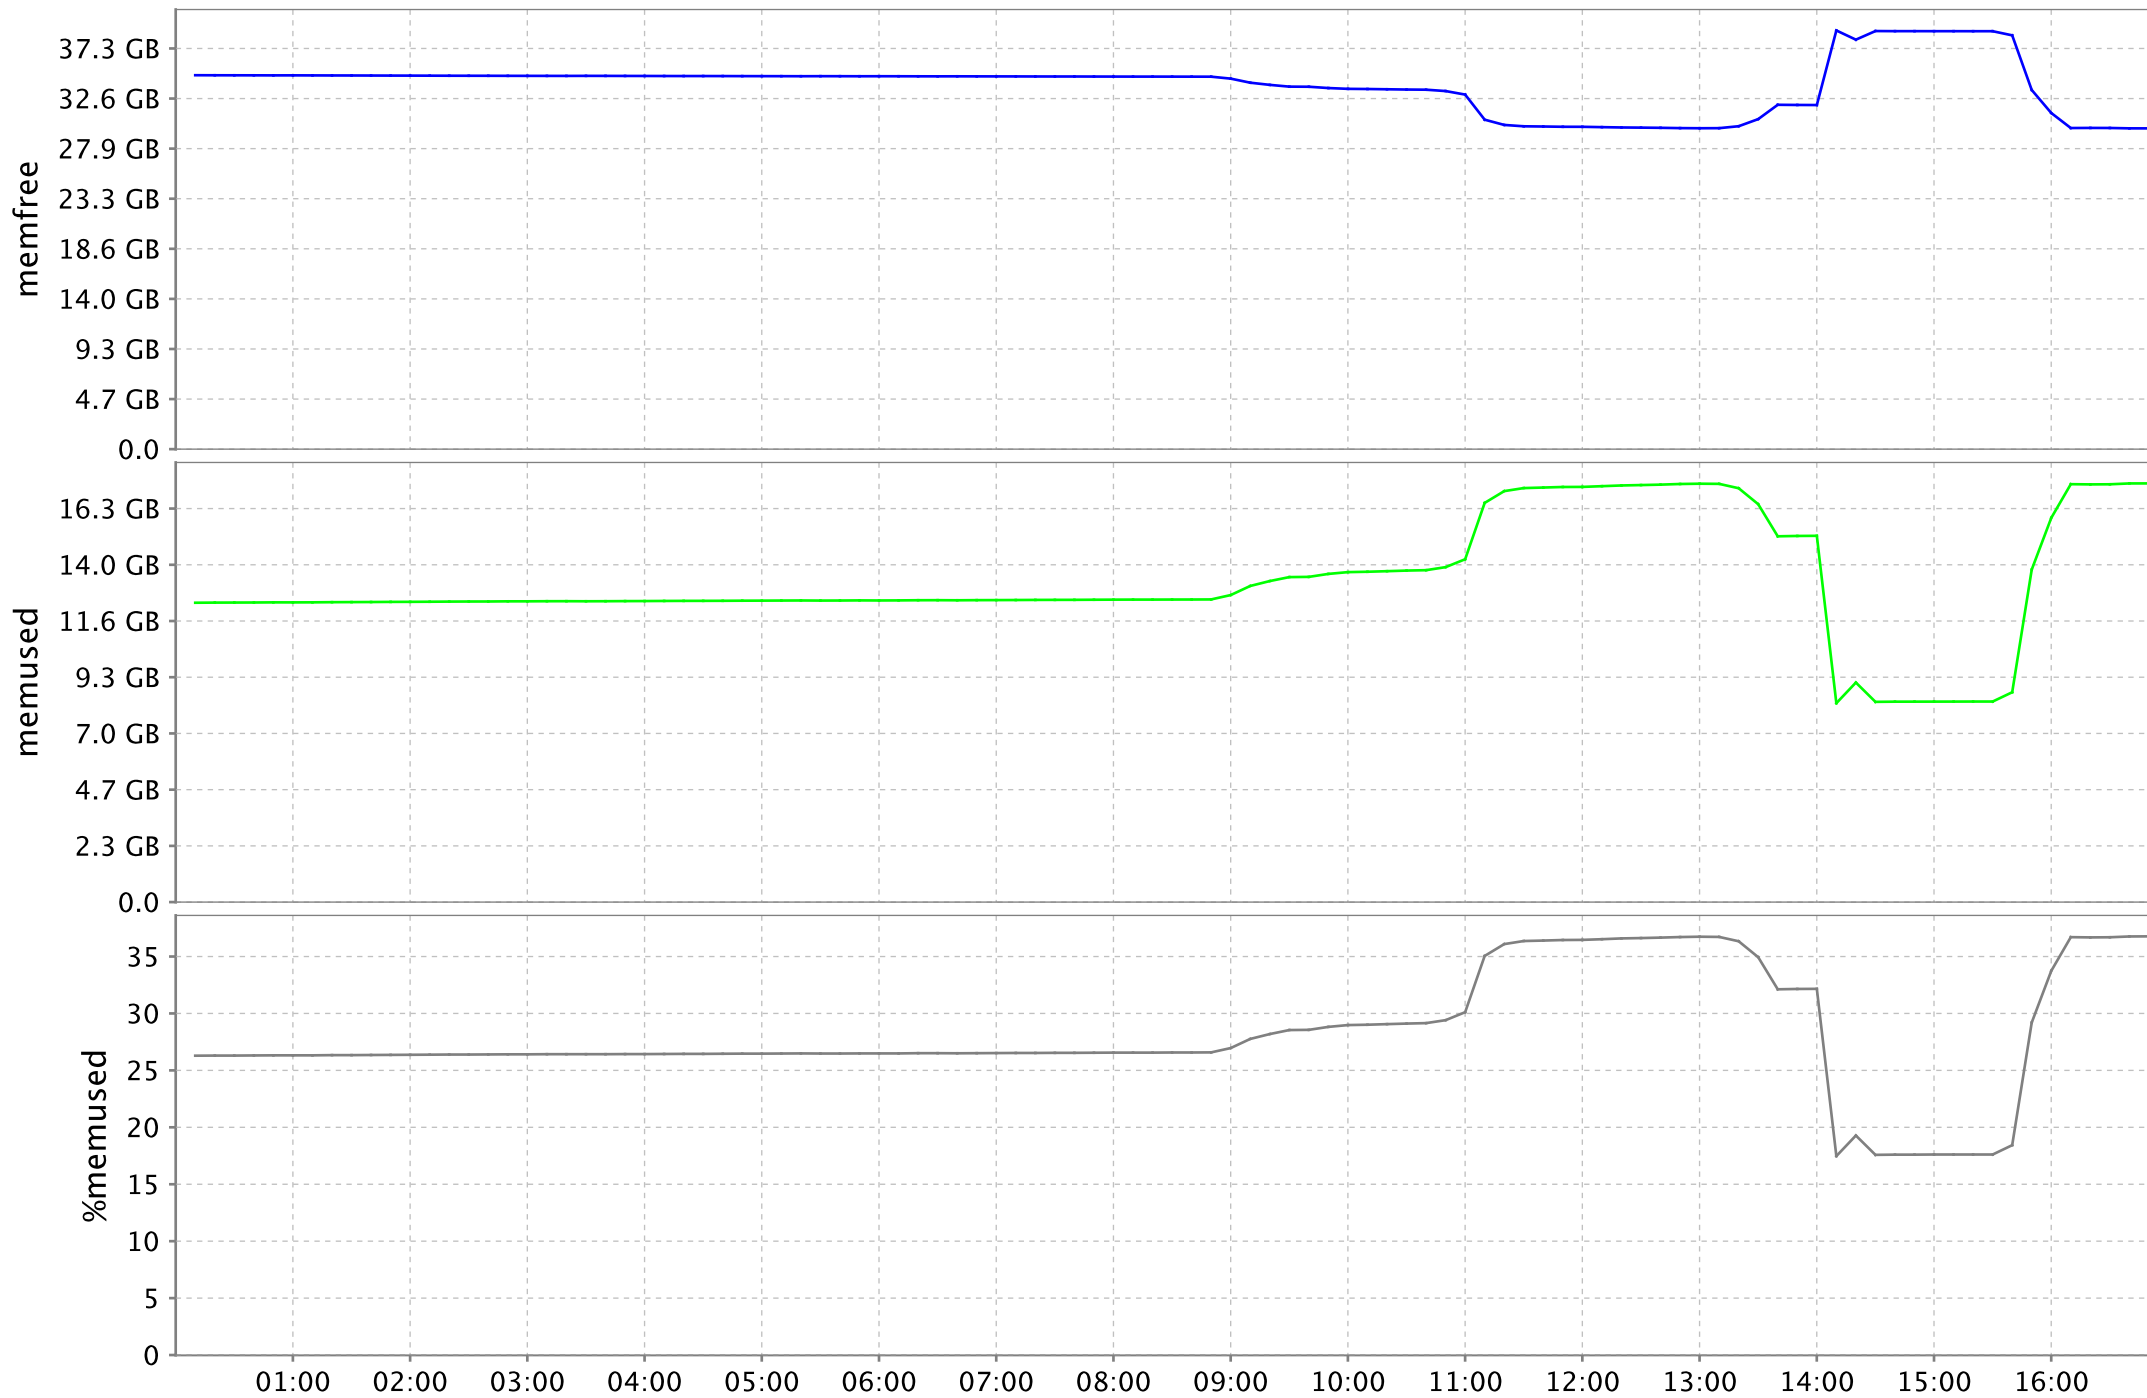

CPU 5 for alpha.camb.comdev.ca

CPU 6 for alpha.camb.comdev.ca

CPU 7 for alpha.camb.comdev.ca

CPU 8 for alpha.camb.comdev.ca

Contexts for alpha.camb.comdev.ca

I/O for alpha.camb.comdev.ca

Memory Usage for alpha.camb.comdev.ca