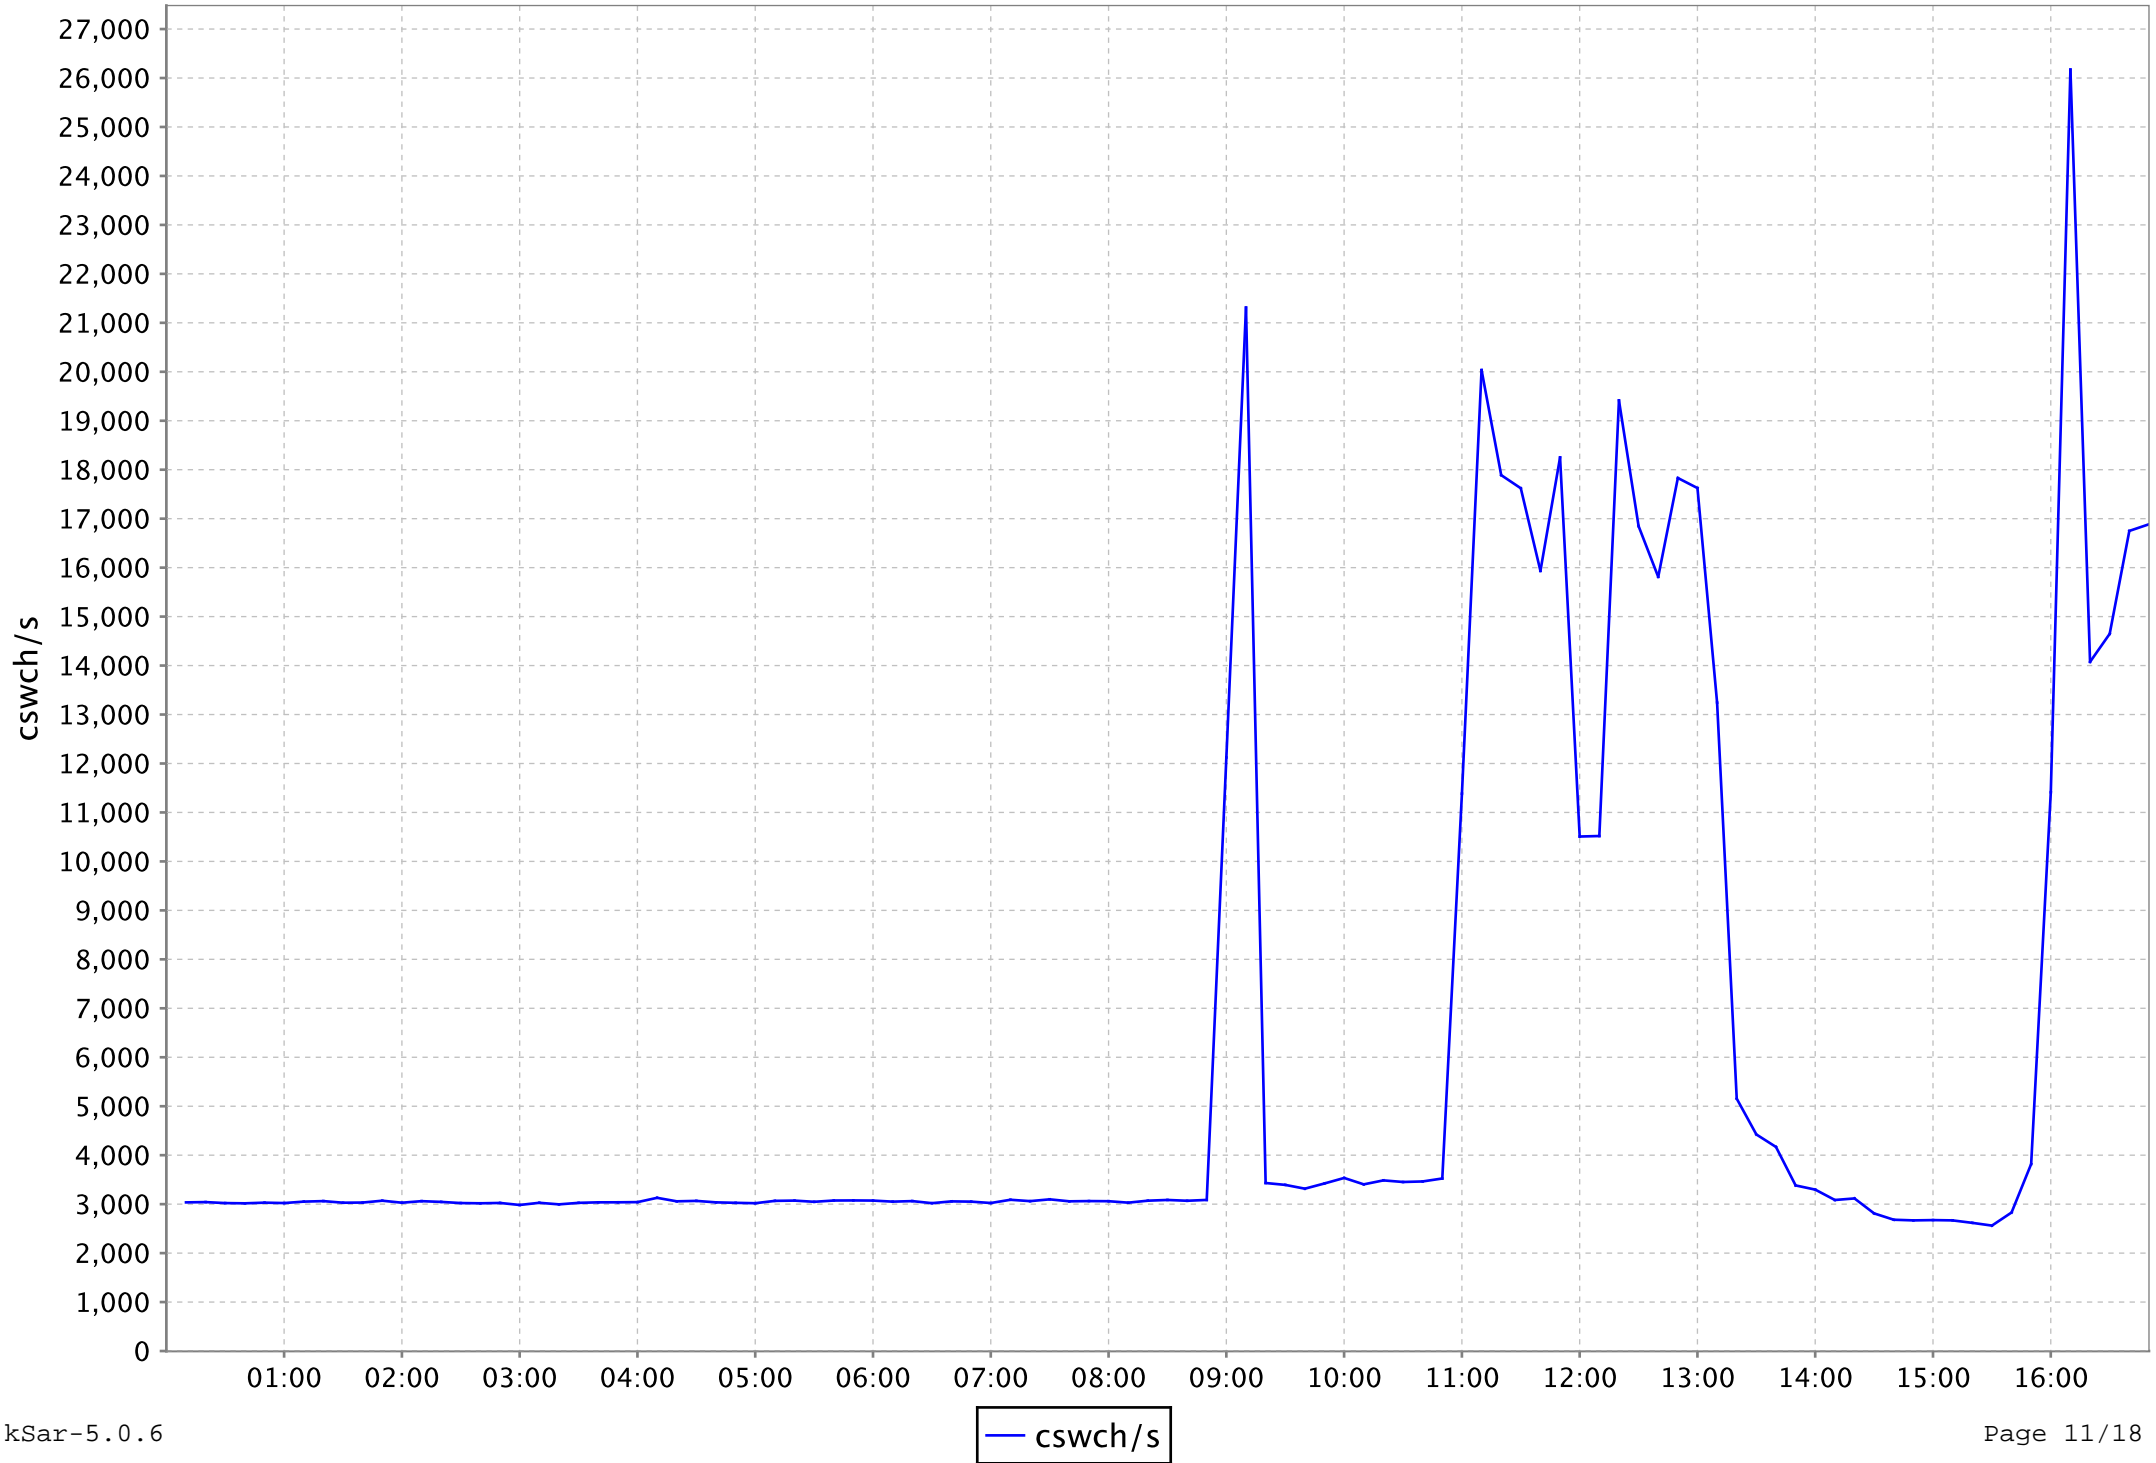

CPU 5 for alpha.camb.comdev.ca

CPU 6 for alpha.camb.comdev.ca

CPU 7 for alpha.camb.comdev.ca

CPU 8 for alpha.camb.comdev.ca

Contexts for alpha.camb.comdev.ca

I/O for alpha.camb.comdev.ca

Memory Usage for alpha.camb.comdev.ca