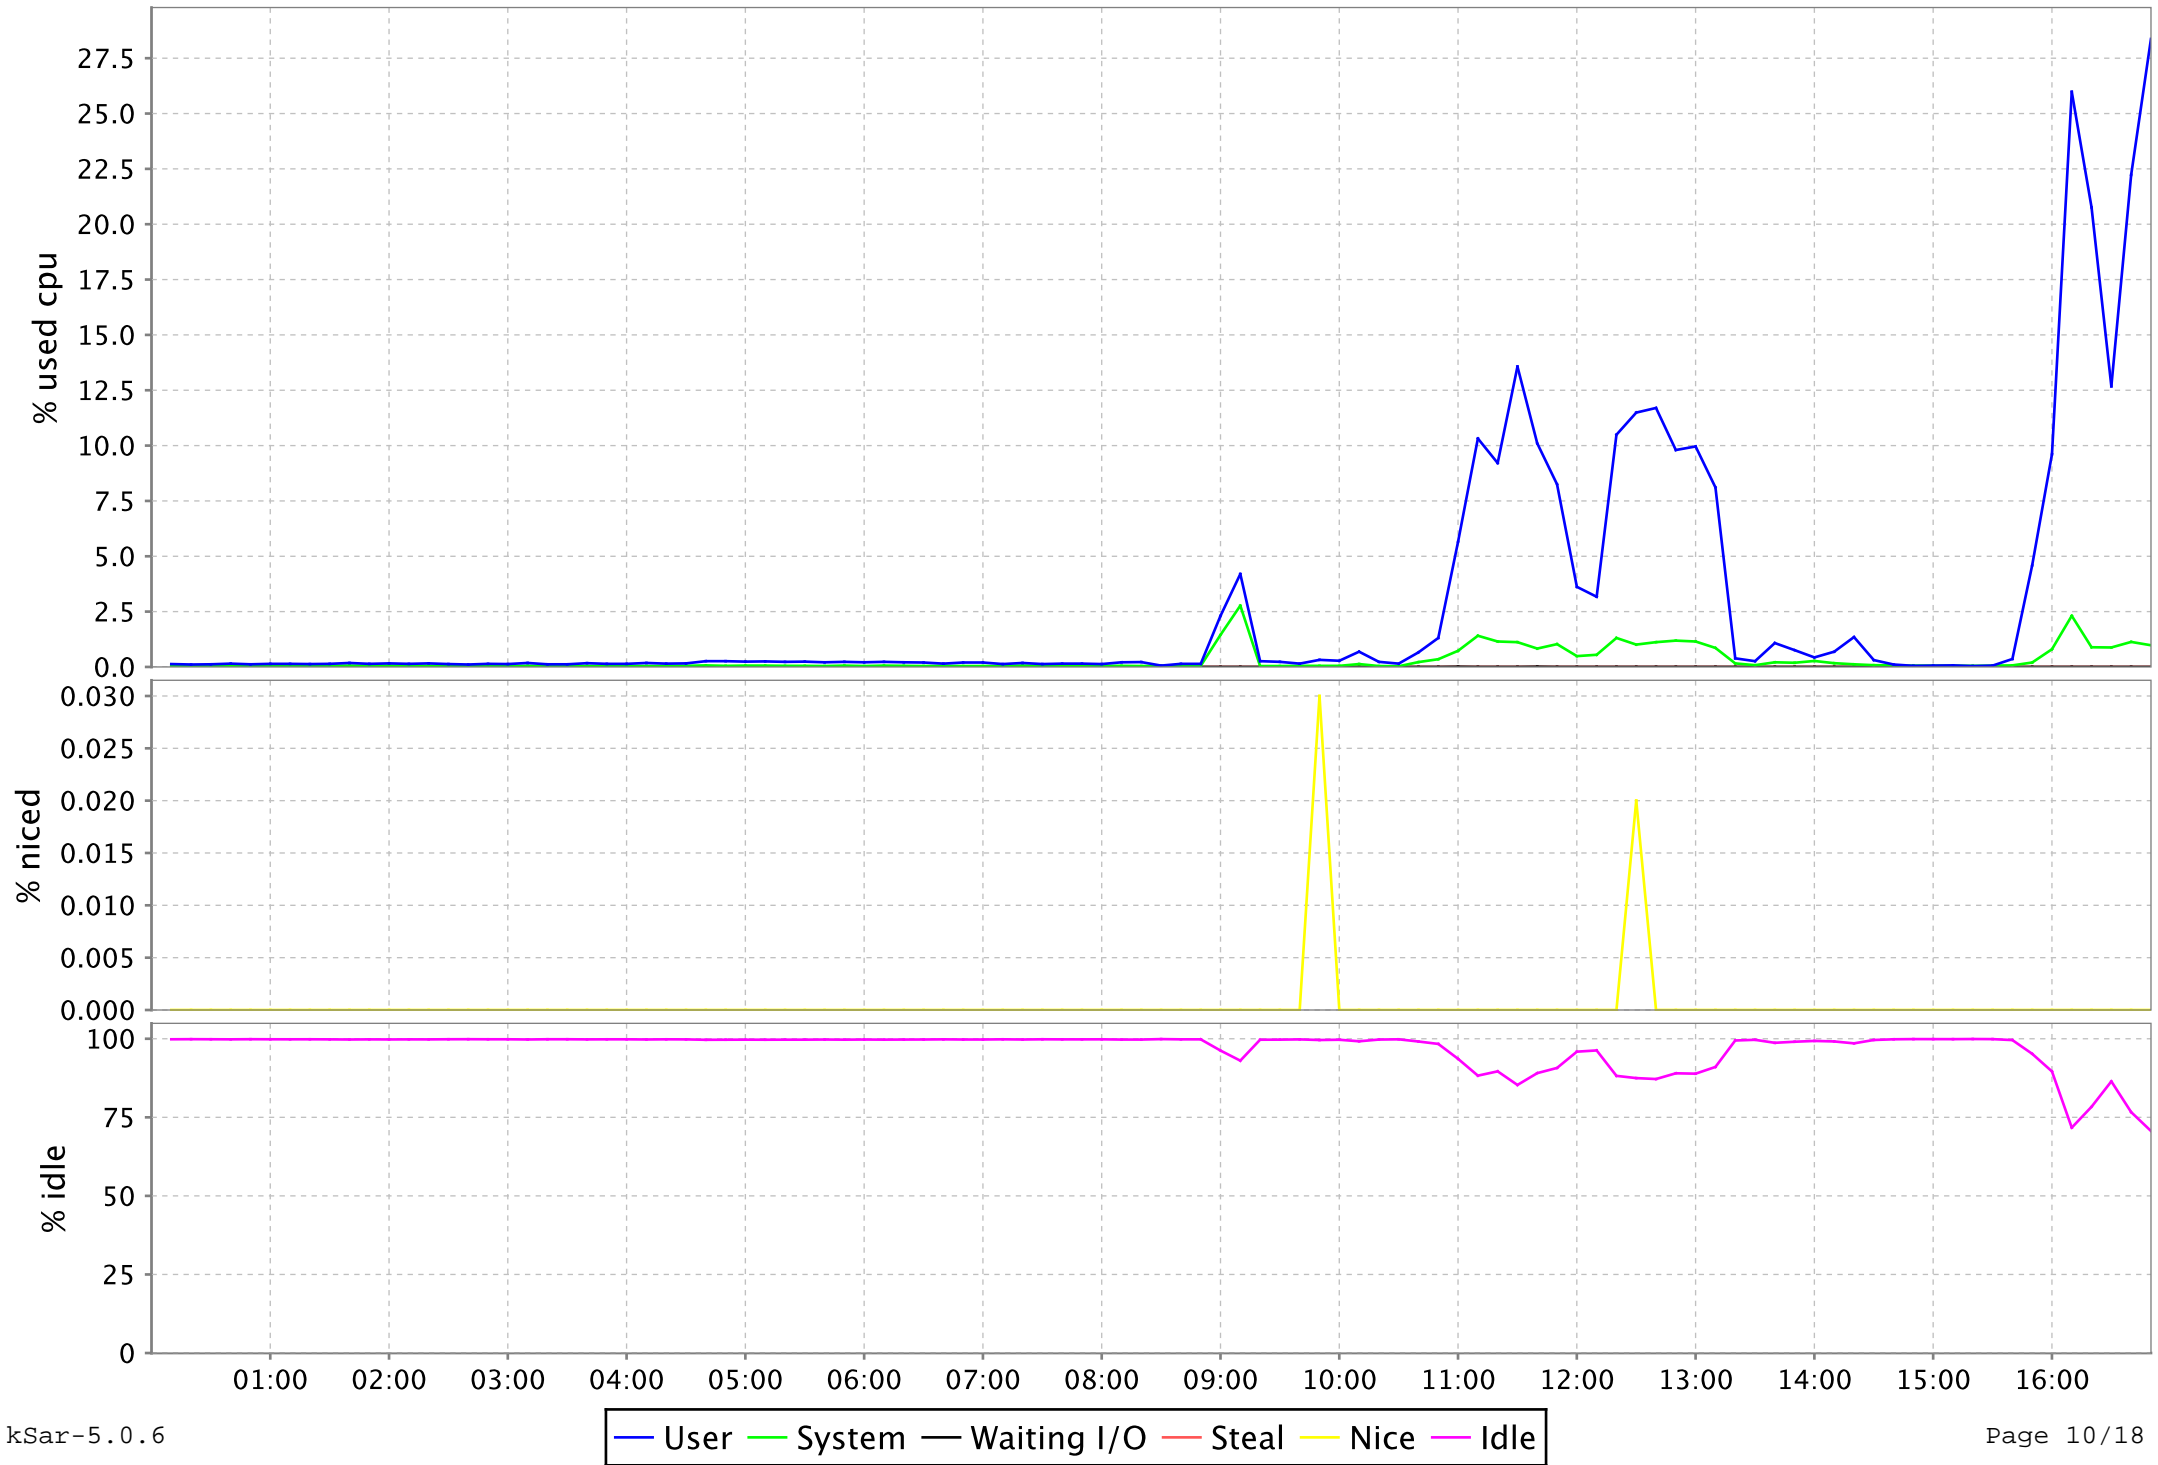

CPU 5 for alpha.camb.comdev.ca

CPU 6 for alpha.camb.comdev.ca

CPU 7 for alpha.camb.comdev.ca

CPU 8 for alpha.camb.comdev.ca

Contexts for alpha.camb.comdev.ca

I/O for alpha.camb.comdev.ca

Memory Usage for alpha.camb.comdev.ca