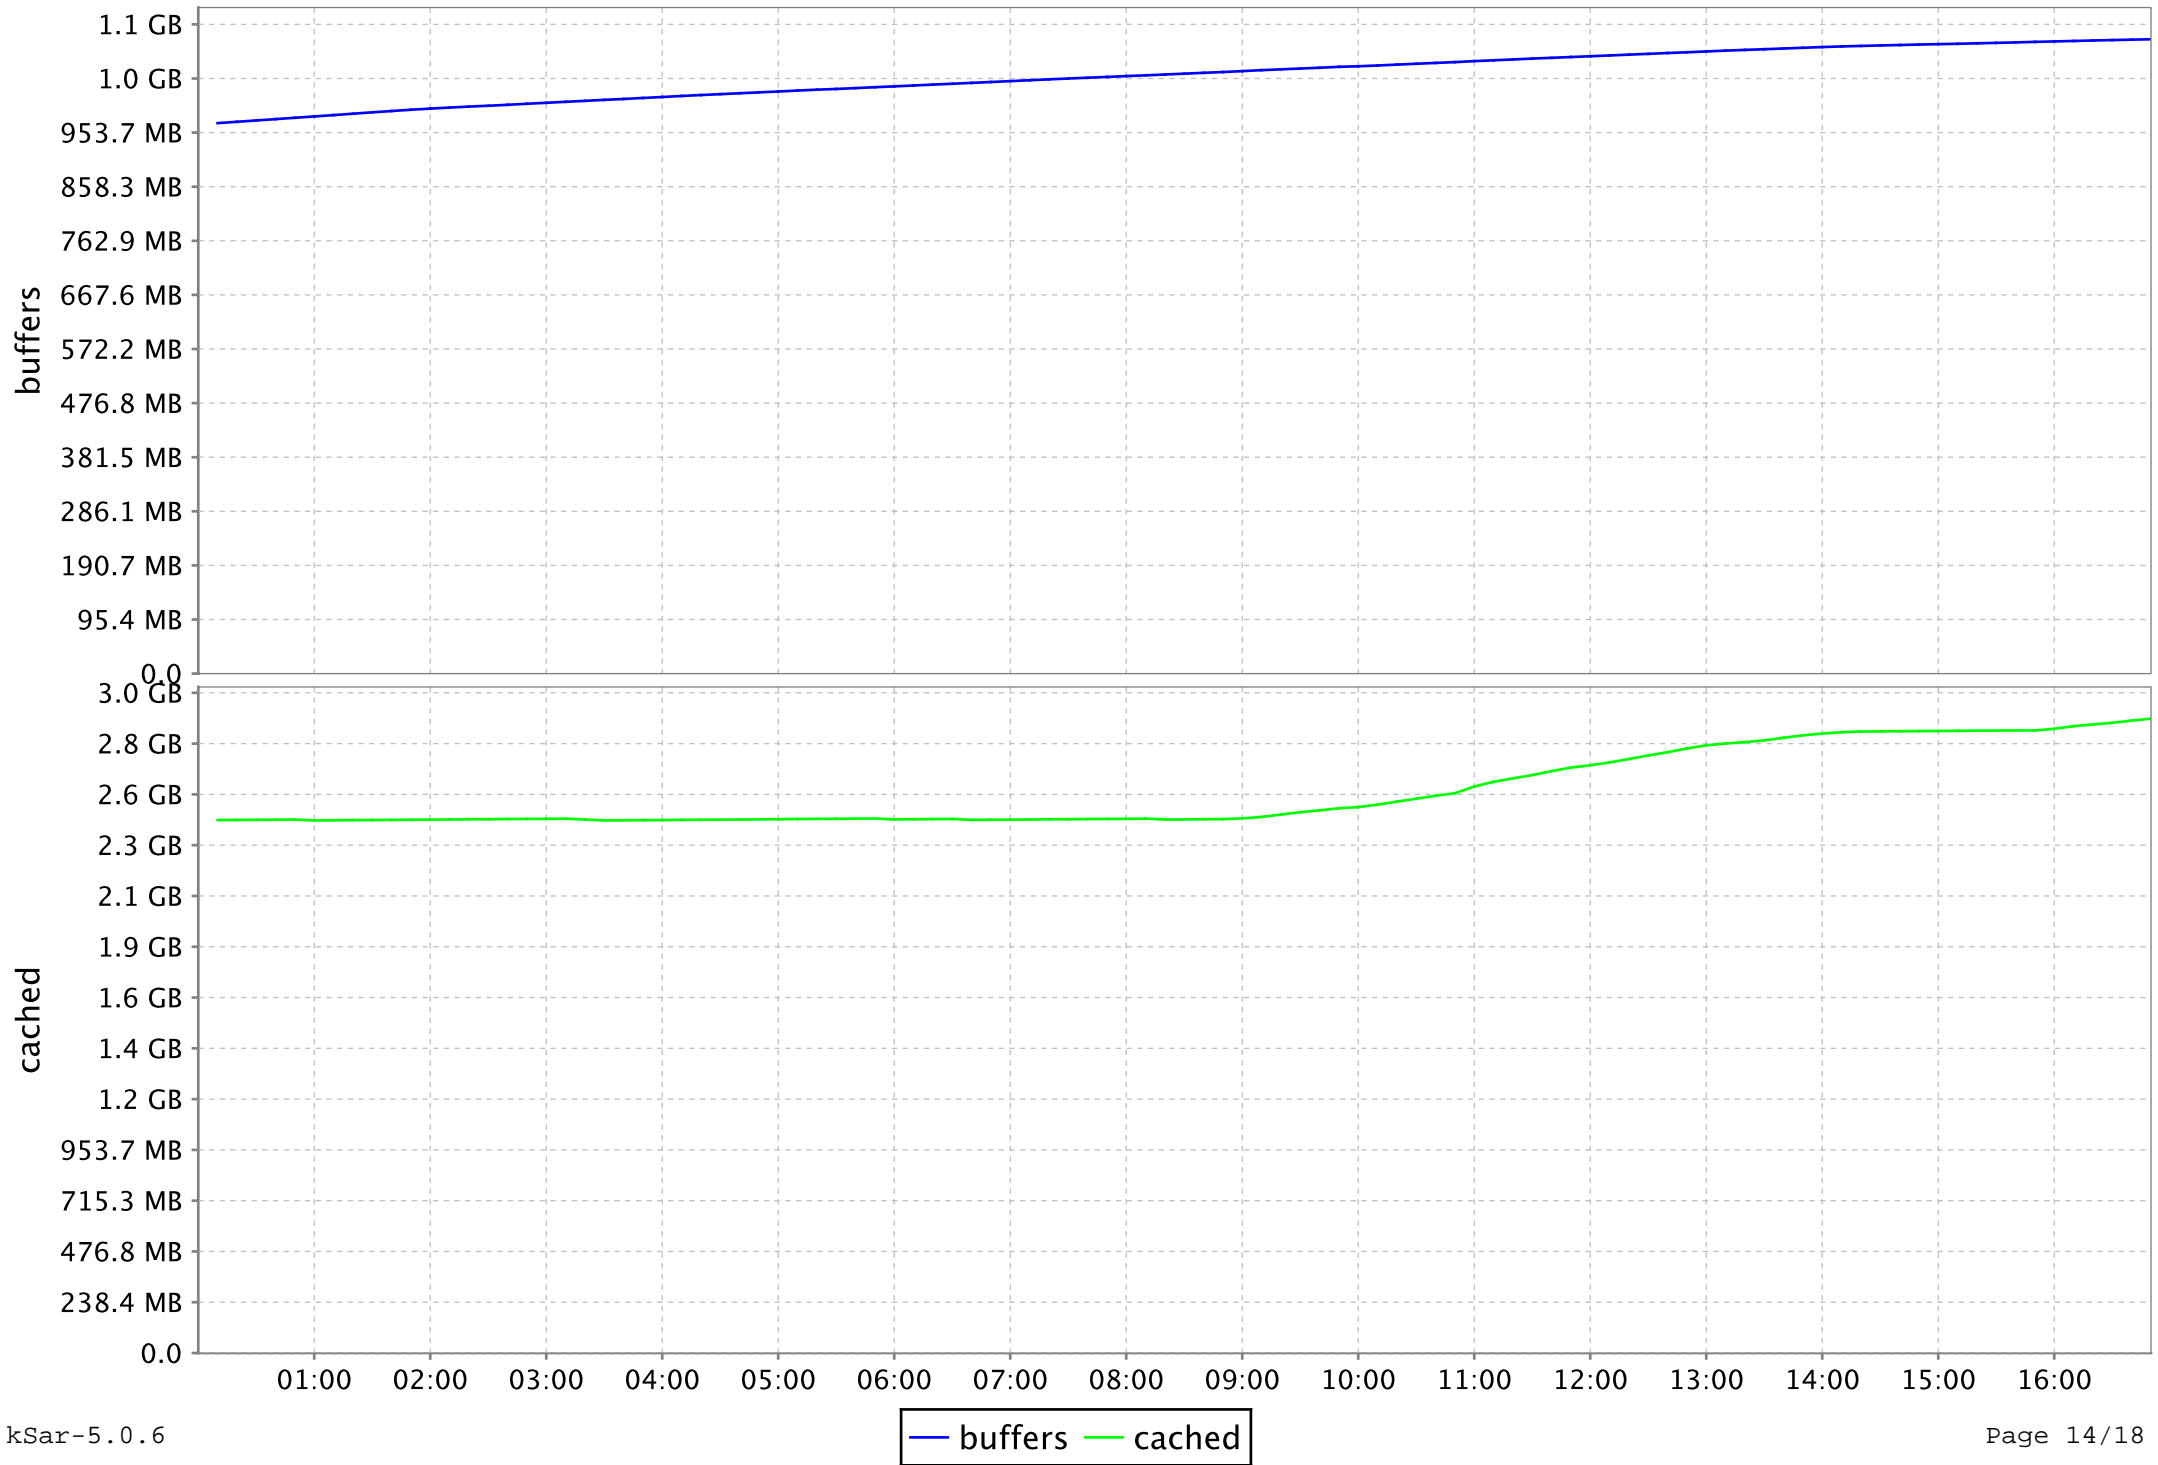

Memory Misc for alpha.camb.comdev.ca