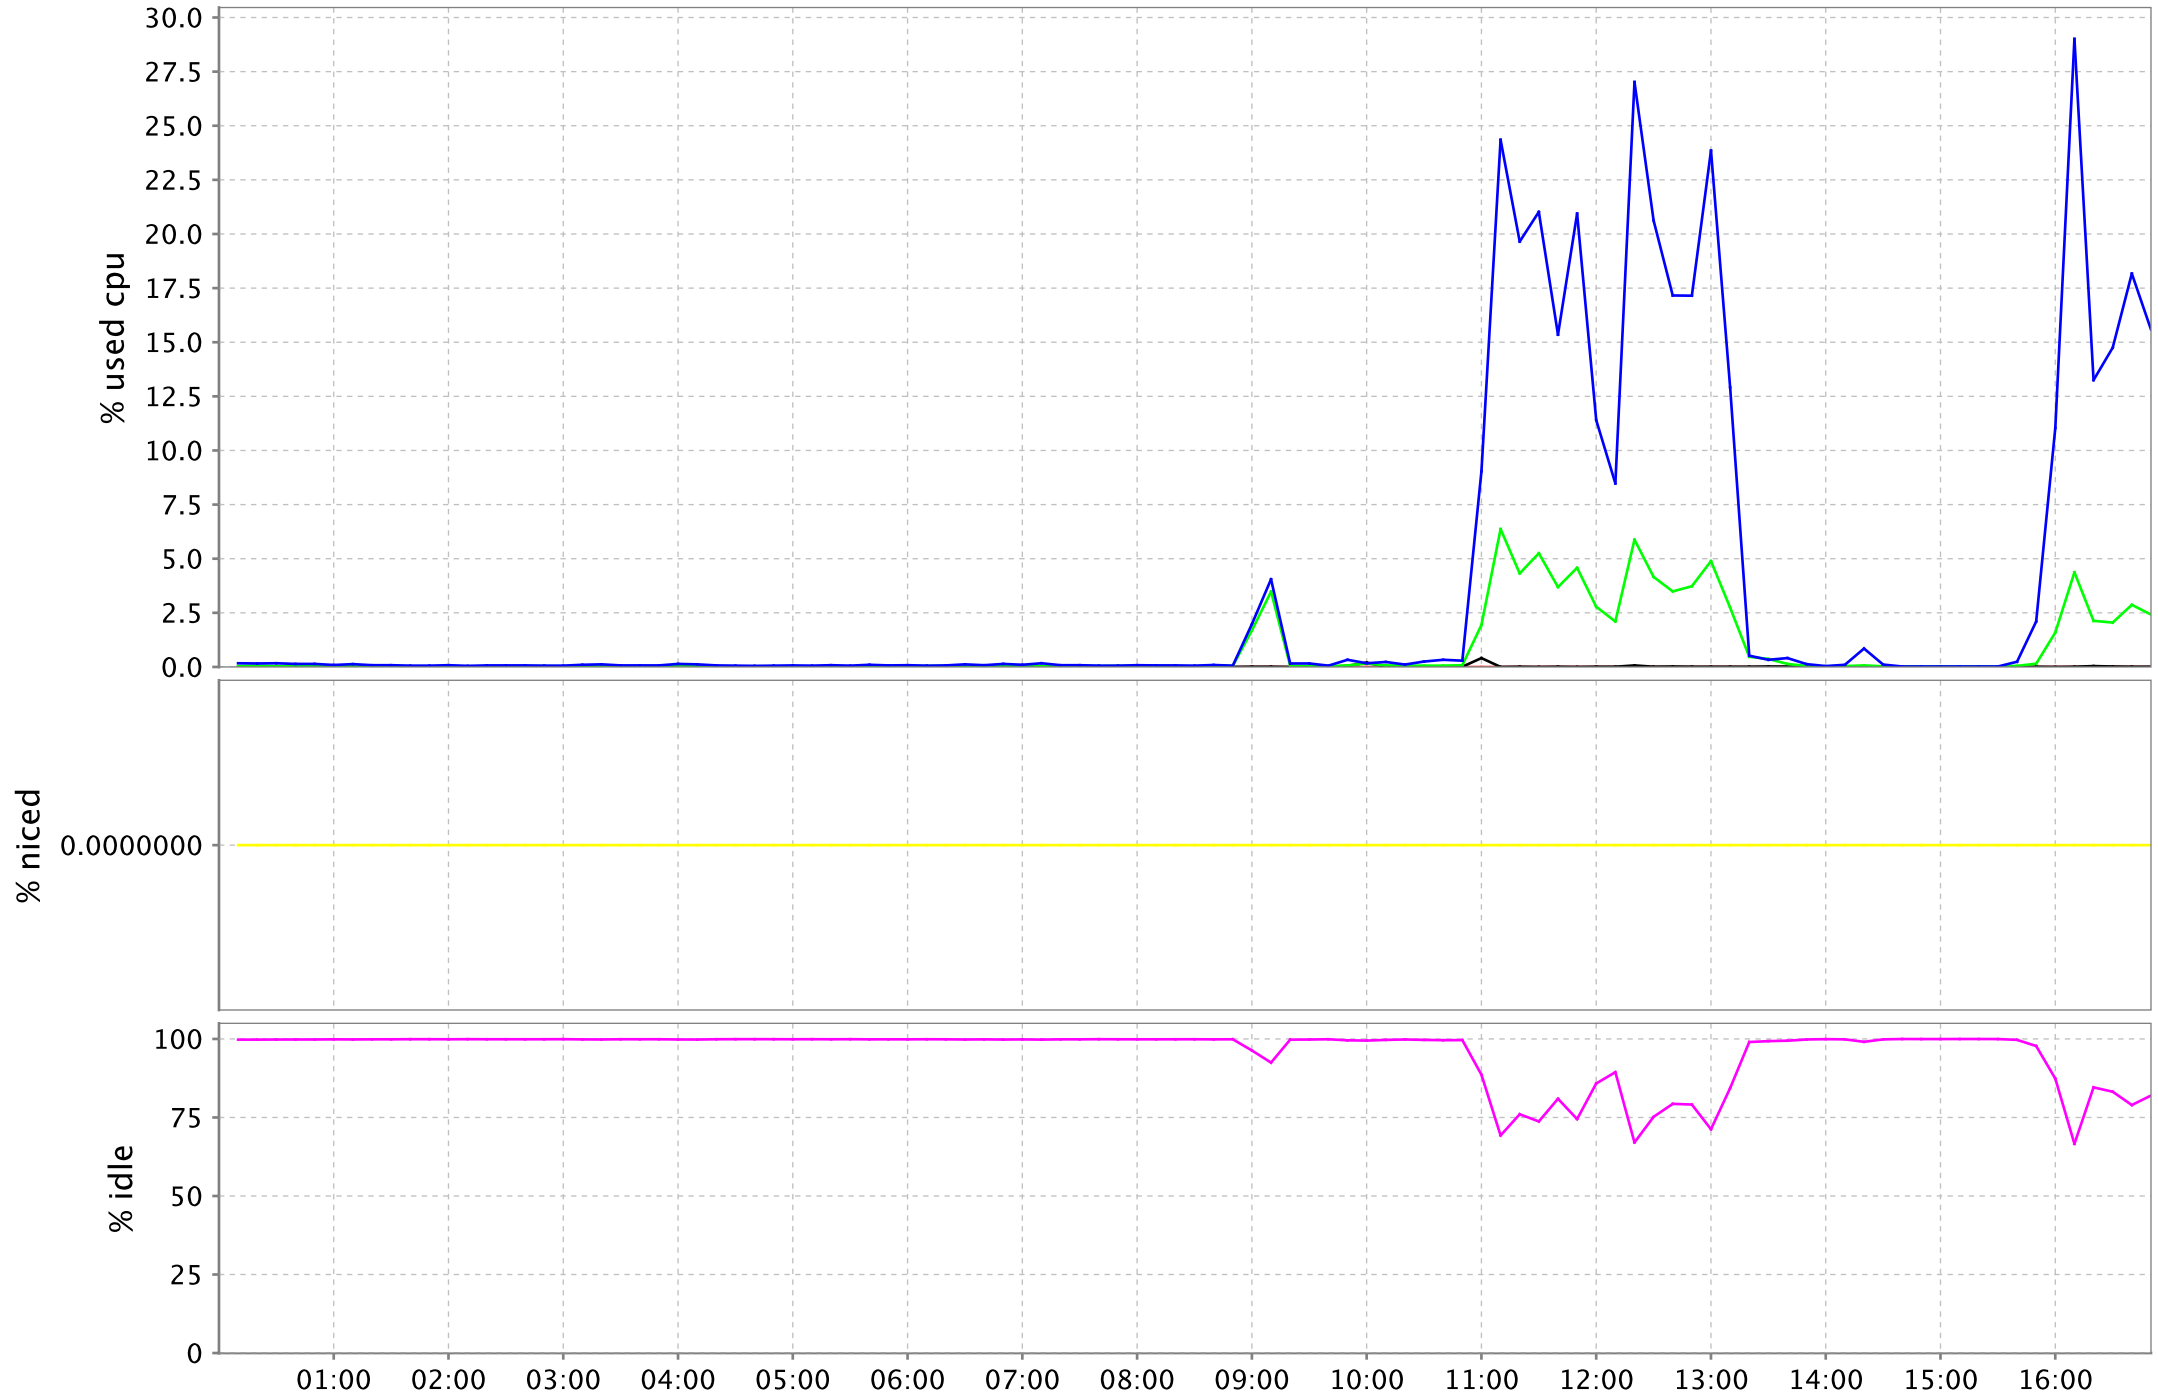

SAR Statistics

For alpha.camb.comdev.ca

On 07/29/10

CPU 0 for alpha.camb.comdev.ca

CPU 1 for alpha.camb.comdev.ca

CPU 2 for alpha.camb.comdev.ca

CPU 3 for alpha.camb.comdev.ca

CPU 4 for alpha.camb.comdev.ca