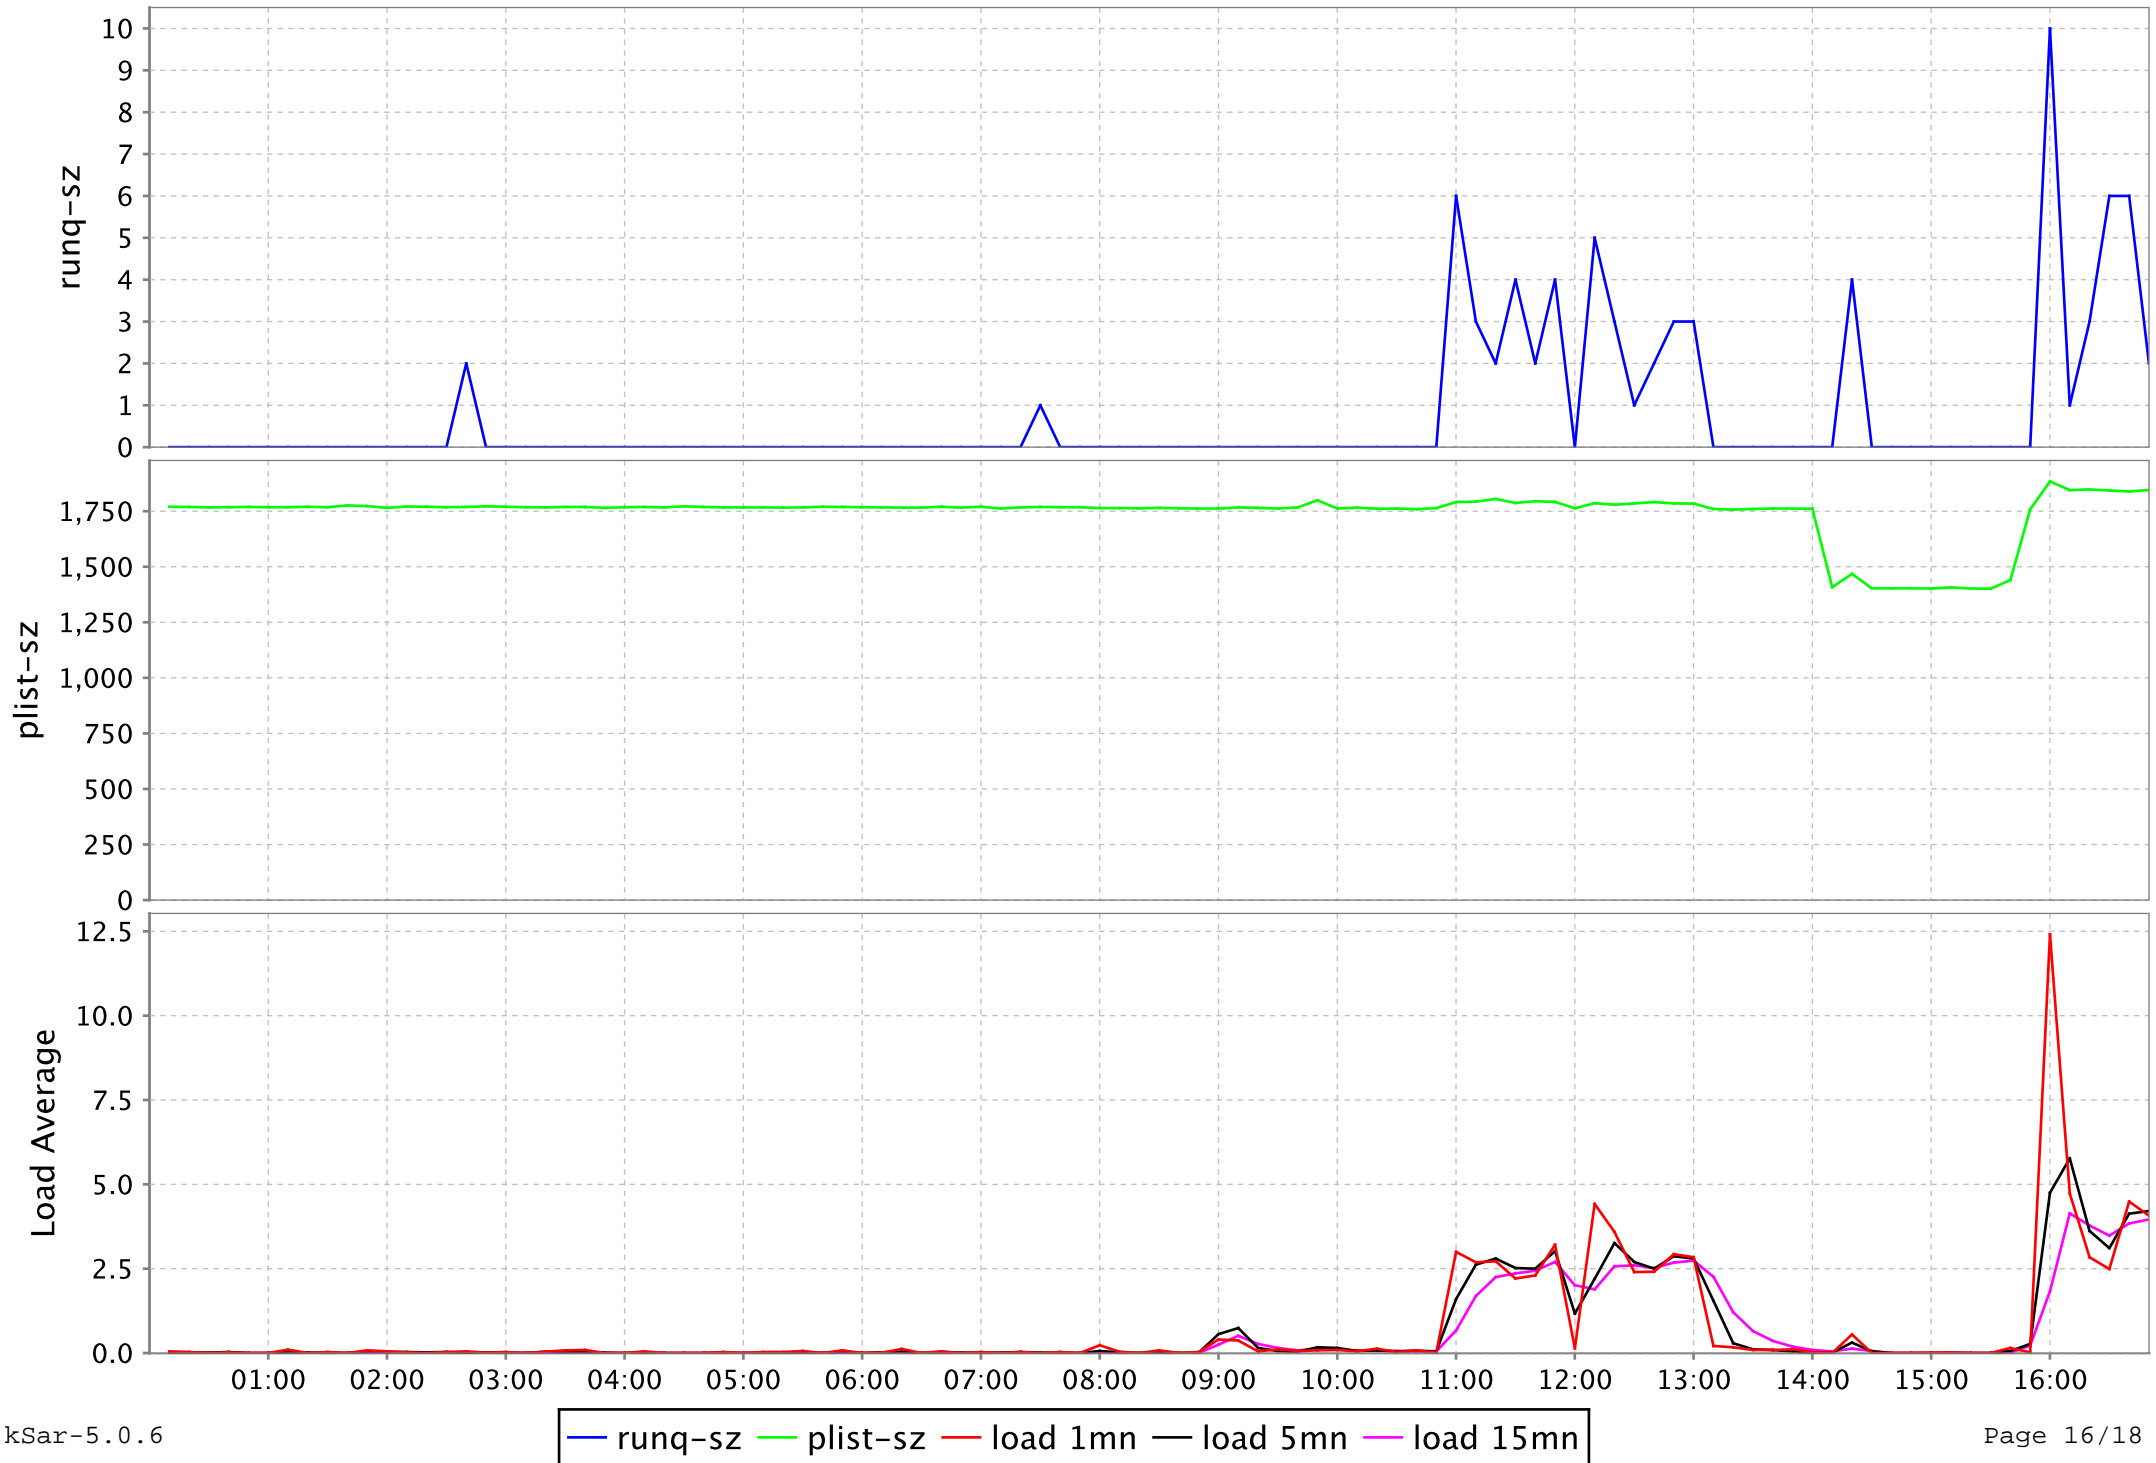

Load for alpha.camb.comdev.ca