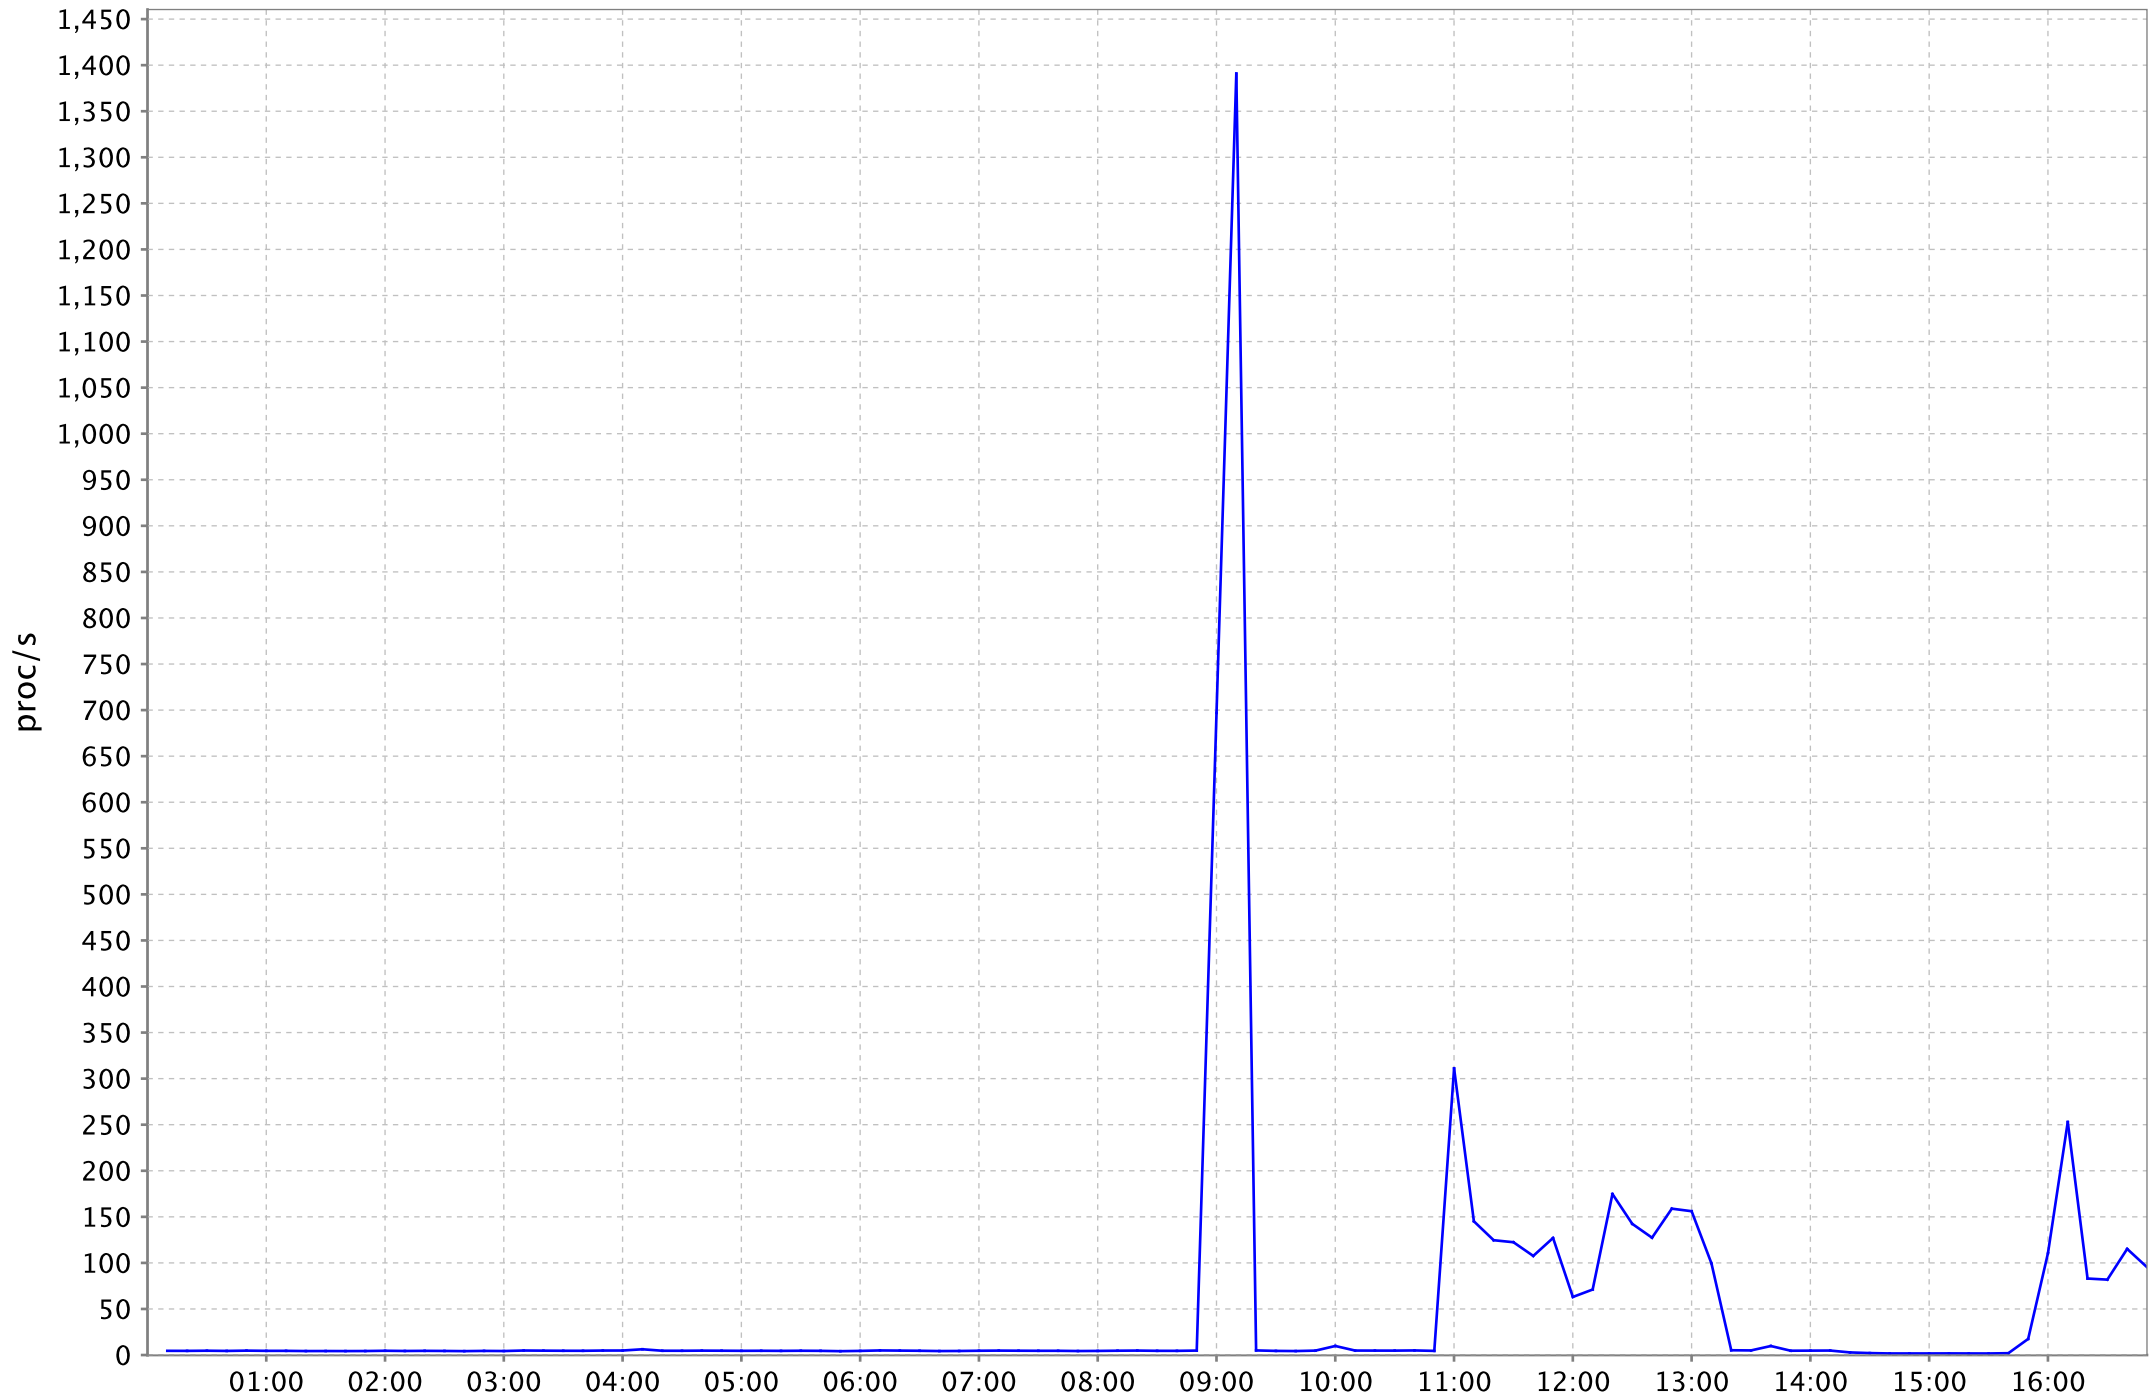

Memory Misc for alpha.camb.comdev.ca

Swap usage for alpha.camb.comdev.ca

Load for alpha.camb.comdev.ca

Processes for alpha.camb.comdev.ca

CPU all for alpha.camb.comdev.ca