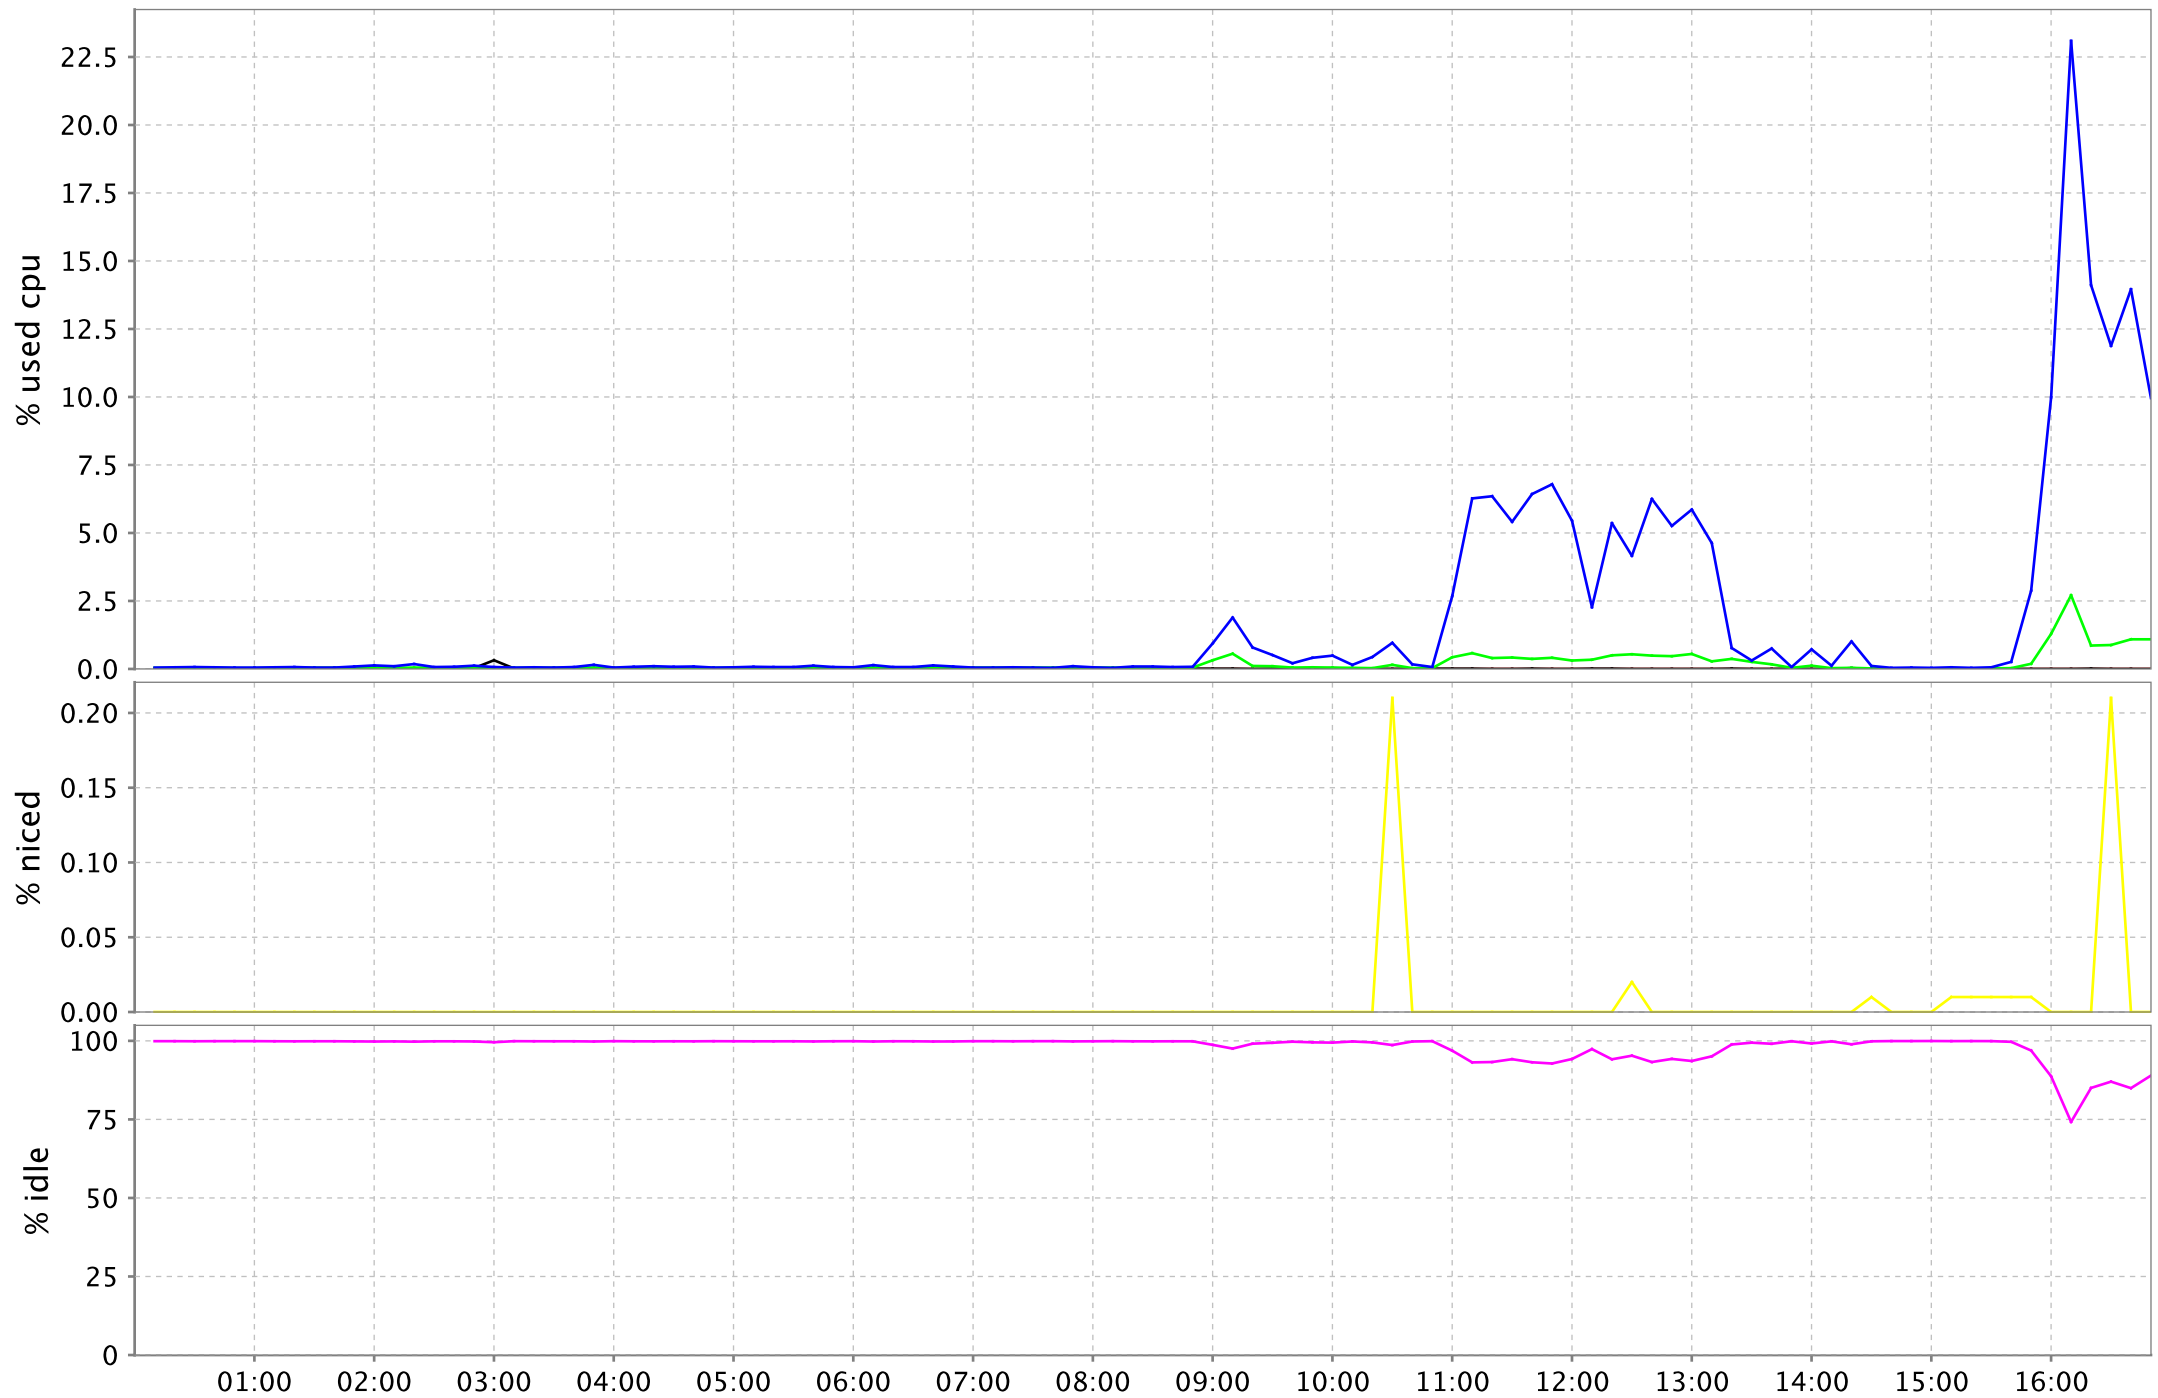

SAR Statistics

For alpha.camb.comdev.ca

On 07/29/10

CPU 0 for alpha.camb.comdev.ca

CPU 1 for alpha.camb.comdev.ca

CPU 2 for alpha.camb.comdev.ca

CPU 3 for alpha.camb.comdev.ca

CPU 4 for alpha.camb.comdev.ca