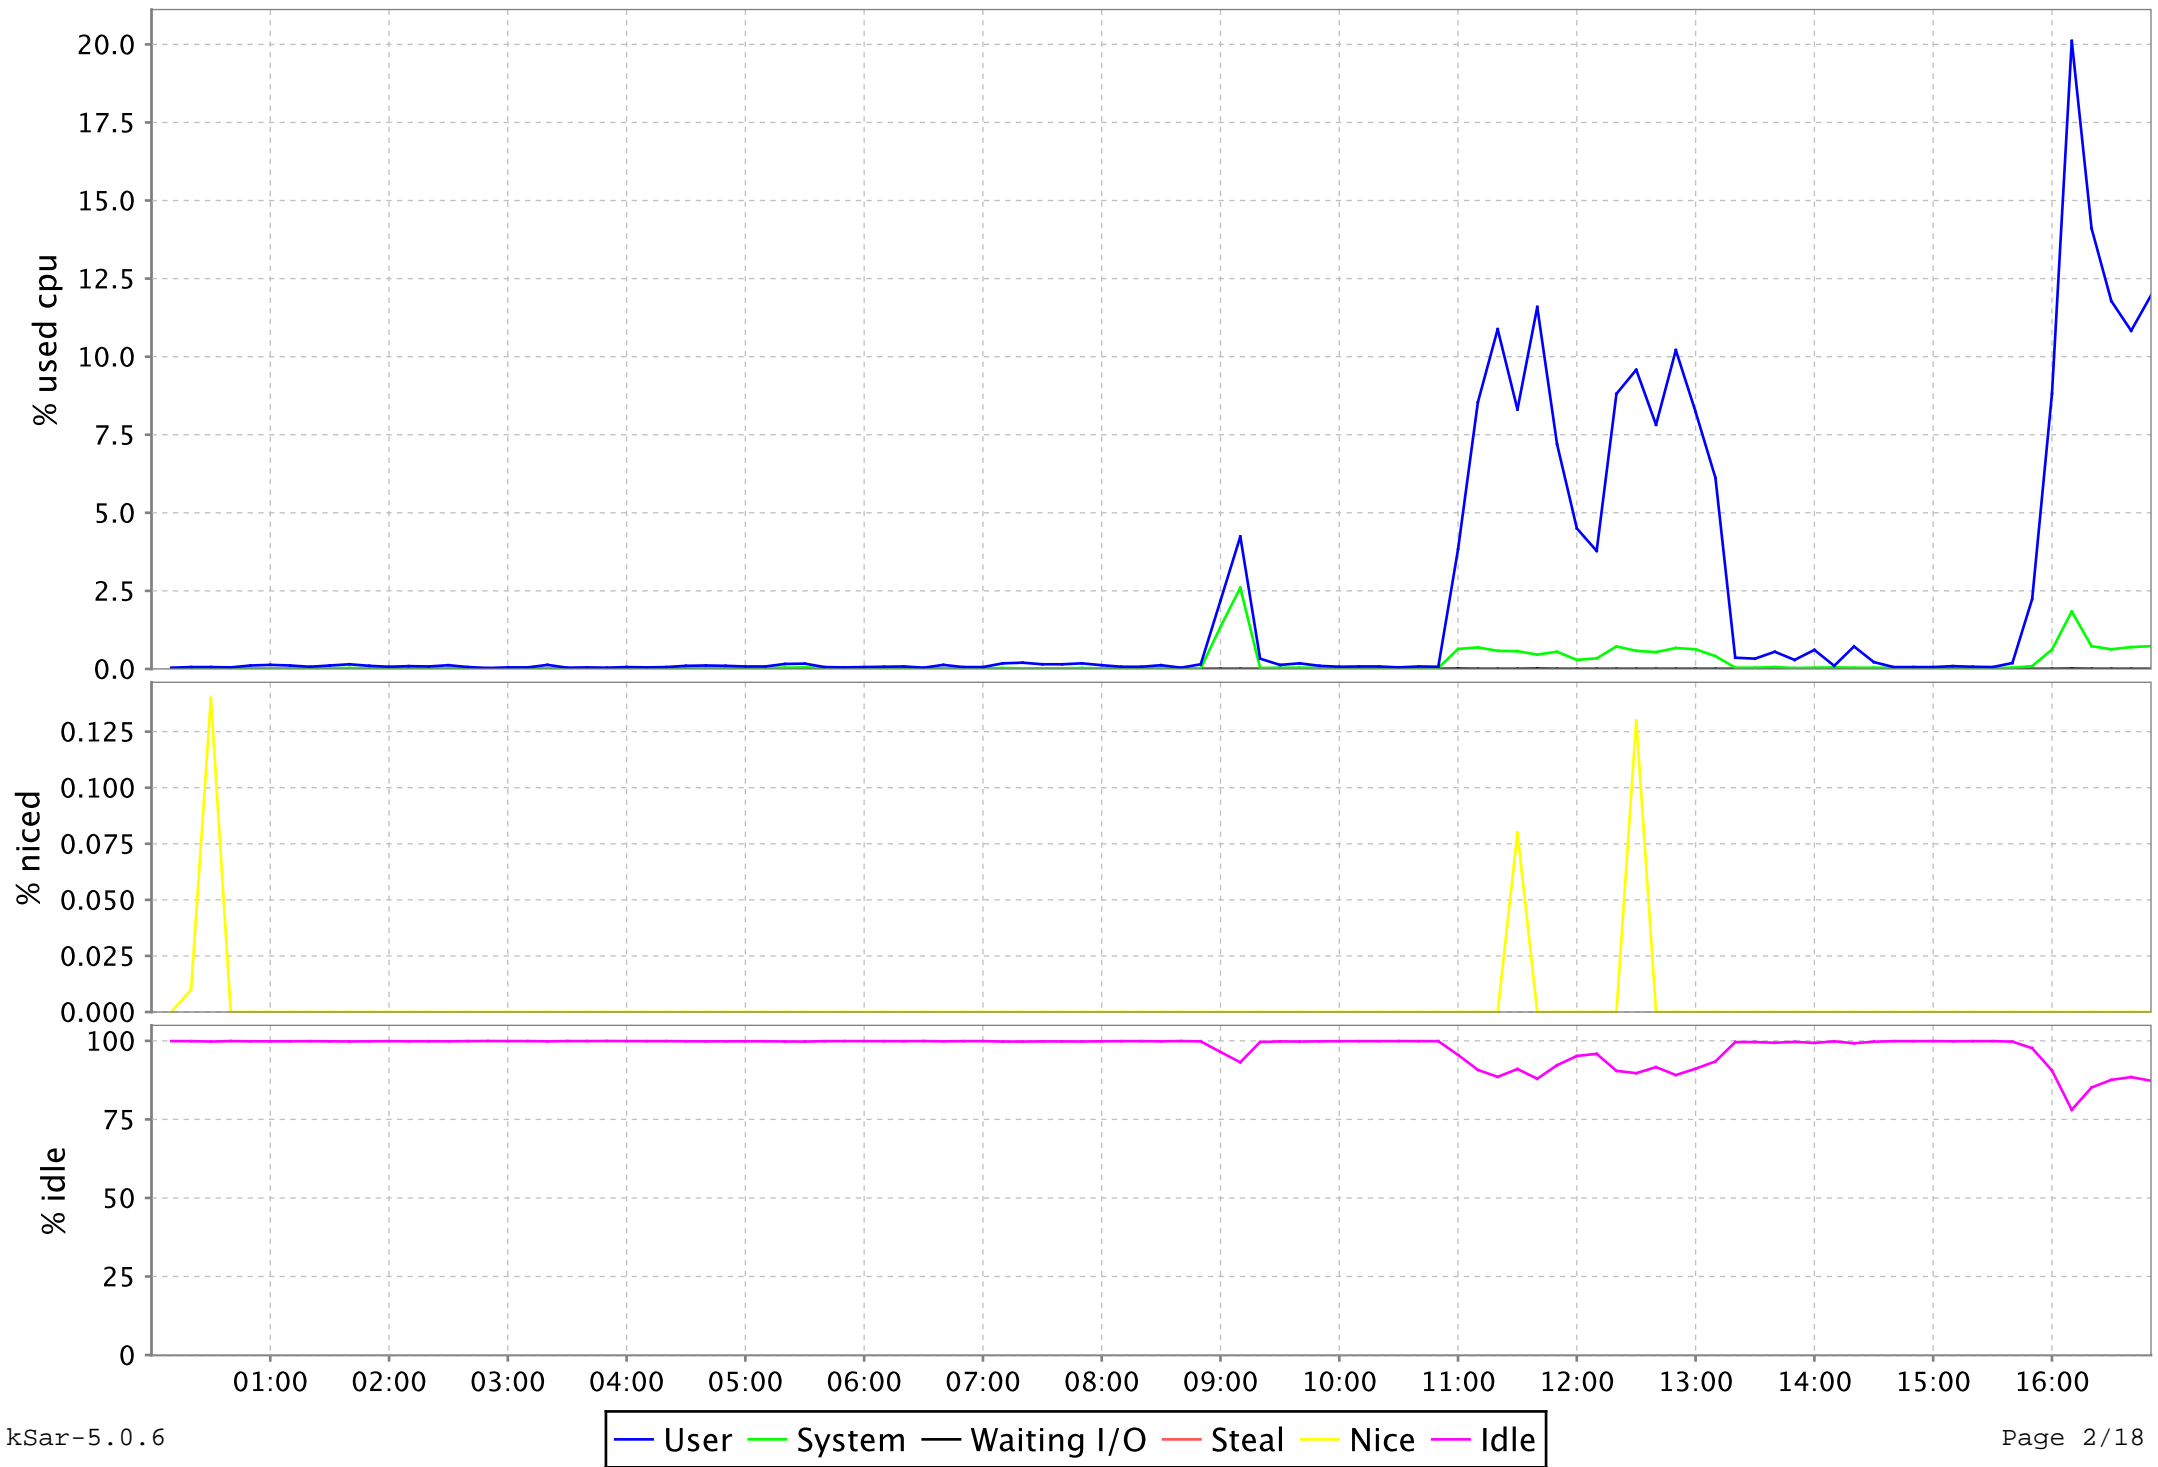

SAR Statistics

For alpha.camb.comdev.ca

On 07/29/10

CPU 0 for alpha.camb.comdev.ca

CPU 1 for alpha.camb.comdev.ca

CPU 2 for alpha.camb.comdev.ca

CPU 3 for alpha.camb.comdev.ca

CPU 4 for alpha.camb.comdev.ca