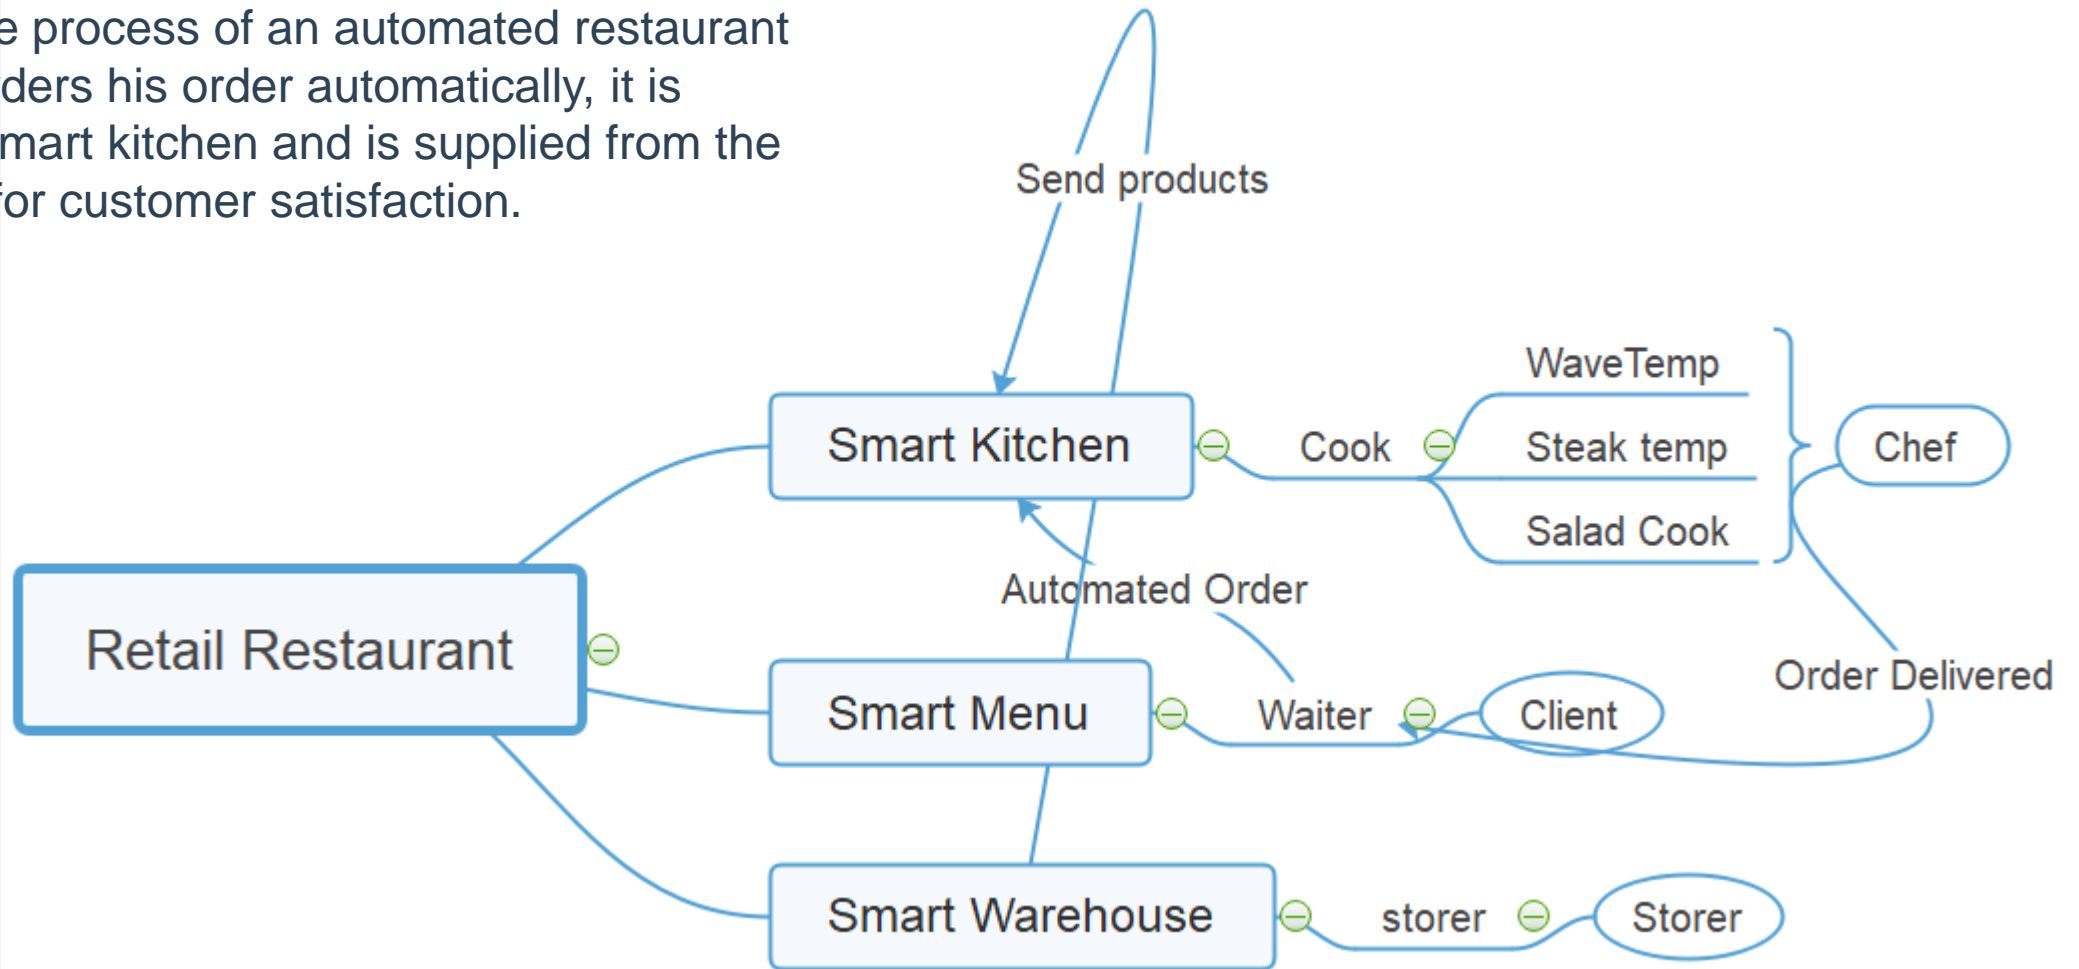

Engineering, Product Development & PLM Experts

PTC® IoT SERIES
IoT SETTINGS USE CASE ACTIVITY

Jaime Marmolejo
Arquitecto de Soluciones

I present to you the process of an automated restaurant where the client orders his order automatically, it is processed in the smart kitchen and is supplied from the smart warehouse for customer satisfaction.