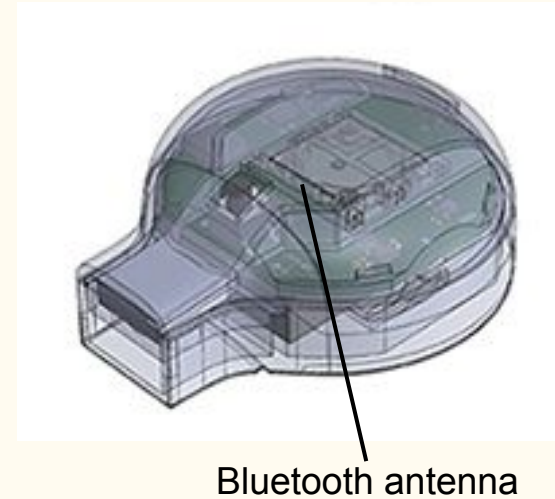

The mint breathometer utilizes an electrochemical printed fuel-cell sensor technology to run its tests.

Identifu Parts

Connectivity Components

Connects to iPhones with iOS 9.1 or newer and Android 4.4.4 or newer via bluetooth LE