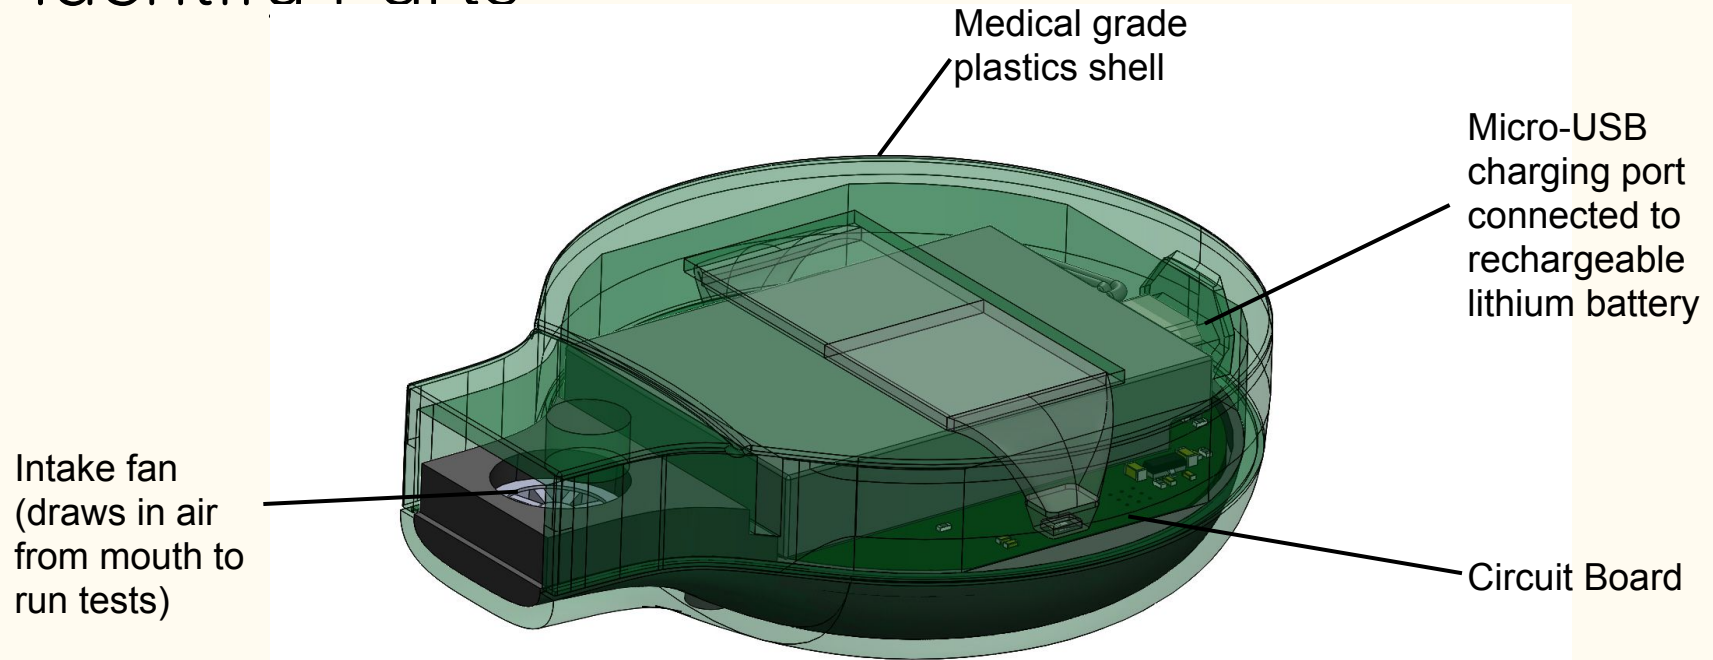

Power Button

Smart Components

Mint test analyzes breath through a highly sophisticated array of sensors, Mint can detect the signs that harmful bacteria leave behind and accurately report through the Mint app. Reports also on breath quality and hydration.

The mint breathometer utilizes an electrochemical printed fuel-cell sensor technology to run its tests.

Identifu Parts

Connectivity Components

Connects to iPhones with iOS 9.1 or newer and Android 4.4.4 or newer via bluetooth LE