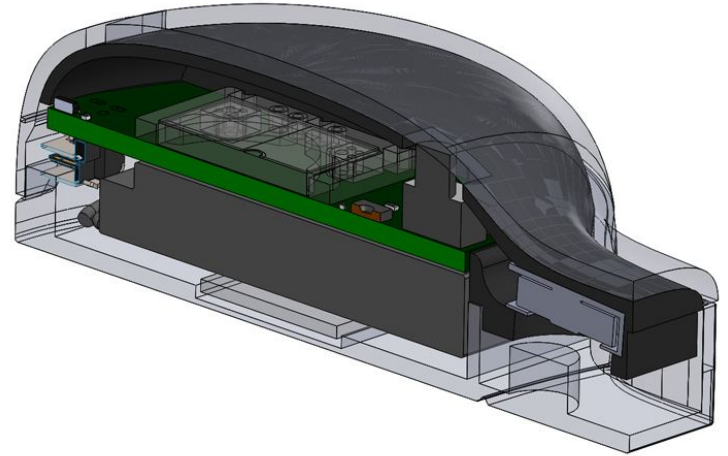

Breathometer Mint

THE SMART WAY TO MONITOR ORAL HEALTH

Physical Components

Micro USB Charging Port

User Manual

Mint Device

Mouthpiece

USB Charging Cord

Power Button

Smart Components

Mint test analyzes breath through a highly sophisticated array of sensors, Mint can detect the signs that harmful bacteria leave behind and accurately report through the Mint app. Reports also on breath quality and hydration.