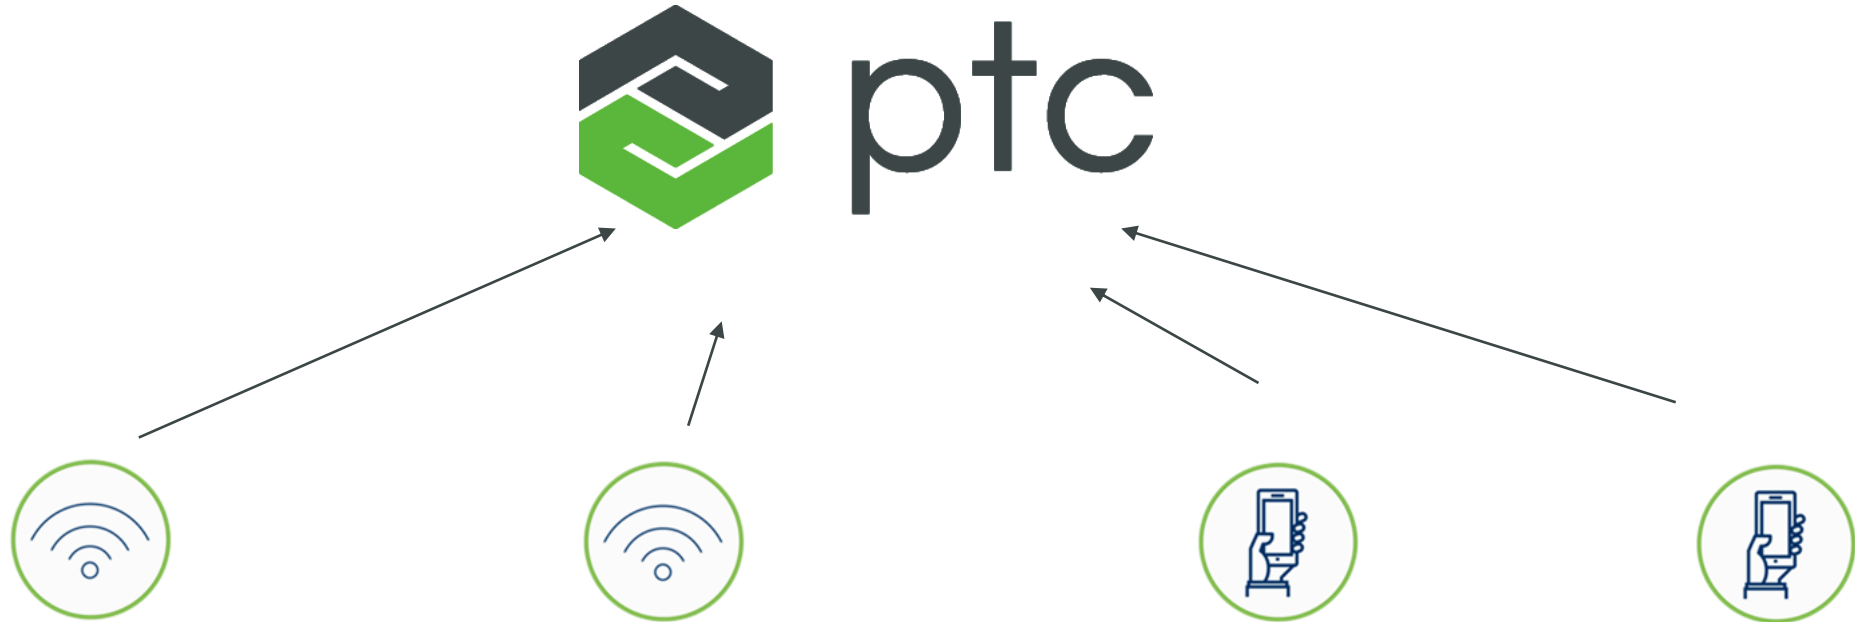

DANIELE
OLIVIERI

USE CASE DIAGRAM – smart closure

PROPOSED SOLUTION

Services available by **company customer**:

- ✓ Closures registry
- ✓ Process duration management stats
- ✓ Anti-counterfeiting and tamper evident
- ✓ Scans geo-localization
- ✓ Customers data and profiling
- ✓ Marketing and advertising tools