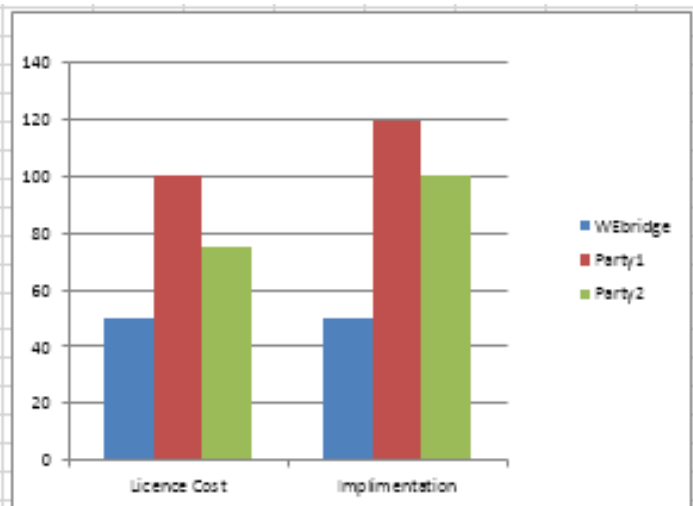

	WEBridge	Solut 1	Solut 2	Save in %
Licence Cost	25	60	50	50
Implimentation	25	150	125	75
Maintance				
1st Year	12	24	24	50
2nd Year	6	24	20	75
3rd Year	6	24	20	75
No of Users Licence	0	50	50	100
Total (in Lacks Rs)	74	332	289	400

ROI (in USA \$)

	WEBridge	Party 1	Party 2	Save in %
Licence Cost	50	100	75	50
Implimentation	50	120	100	75
Maintance				
1st Year	24	60	50	50
2nd Year	12	60	50	75
3rd Year	12	60	50	75
No of Users Licence	0	100	100	100
Total (in K \$)	148	500	425	400