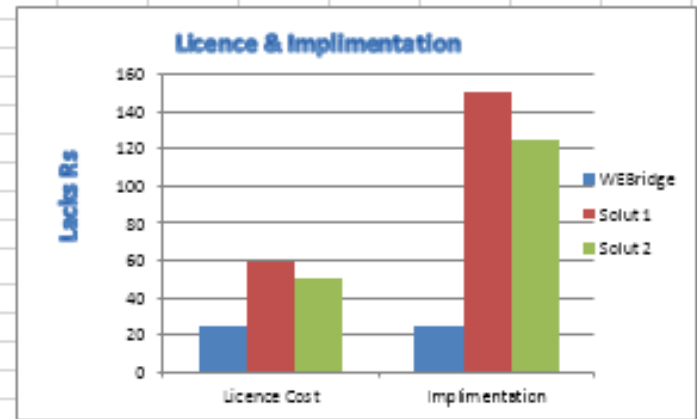

	WEBridge	Solut 1	Solut 2	Save in %
Licence Cost	25	60	50	50
Implimentation	25	150	125	75
Maintance				
1st Year	12	24	24	50
2nd Year	6	24	20	75
3rd Year	6	24	20	75
No of Users Licence	0	50	50	100
Total (in Lacks Rs)	74	332	289	400

ROI (in USA \$)

	WEBridge	Party 1	Party 2	Save in %
Licence Cost	50	100	75	50
Implimentation	50	120	100	75
Maintance				
1st Year	24	60	50	50
2nd Year	12	60	50	75
3rd Year	12	60	50	75
No of Users Licence	0	100	100	100
Total (in K \$)	148	500	425	400