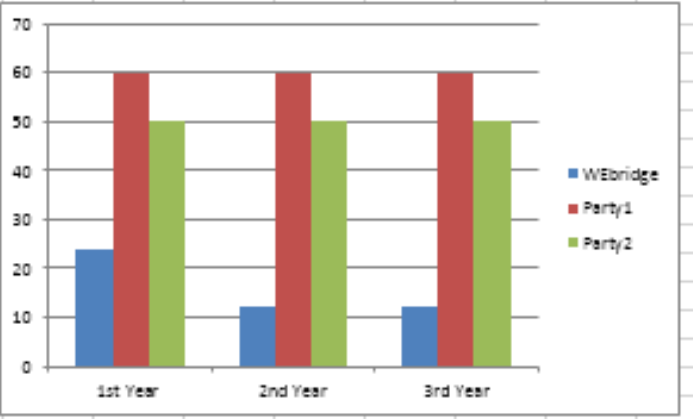

ROI (in USA $)

	WEBridge	Party 1	Party 2	Save in %
Licence Cost	50	100	75	50
Implimentation	50	120	100	75
Maintance				
1st Year	24	60	50	50
2nd Year	12	60	50	75
3rd Year	12	60	50	75
No of Users Licence	0	100	100	100
Total (in K $)	148	500	425	400