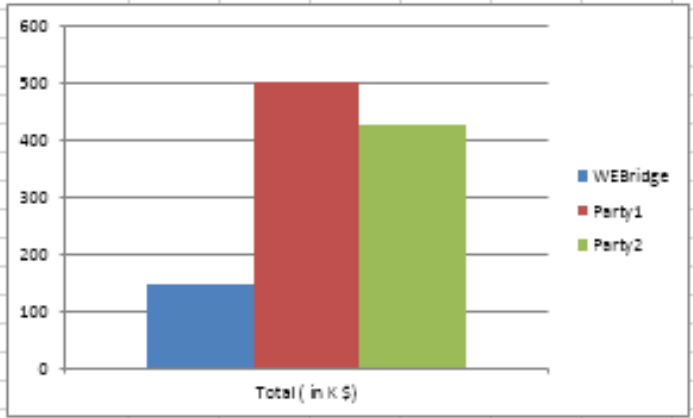

	WEBridge	Solut 1	Solut 2	Save in %
Licence Cost	25	60	50	50
Implimentation	25	150	125	75
Maintance				
1st Year	12	24	24	50
2nd Year	6	24	20	75
3rd Year	6	24	20	75
No of Users Licence	0	50	50	100
Total (in Lacks Rs)	74	332	289	400

ROI (in USA \$)

	WEBridge	Party 1	Party 2	Save in %
Licence Cost	50	100	75	50
Implimentation	50	120	100	75
Maintance				
1st Year	24	60	50	50
2nd Year	12	60	50	75
3rd Year	12	60	50	75
No of Users Licence	0	100	100	100
Total (in K \$)	148	500	425	400