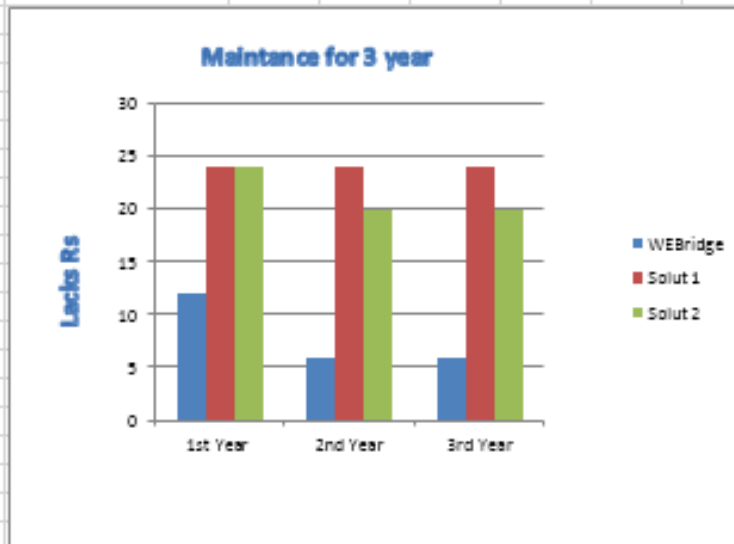

	WEBridge	Solut 1	Solut 2	Save in %
Licence Cost	25	60	50	50
Implimentation	25	150	125	75
Maintance				
1st Year	12	24	24	50
2nd Year	6	24	20	75
3rd Year	6	24	20	75
No of Users Licence	0	50	50	100
Total (in Lacks Rs)	74	332	289	400