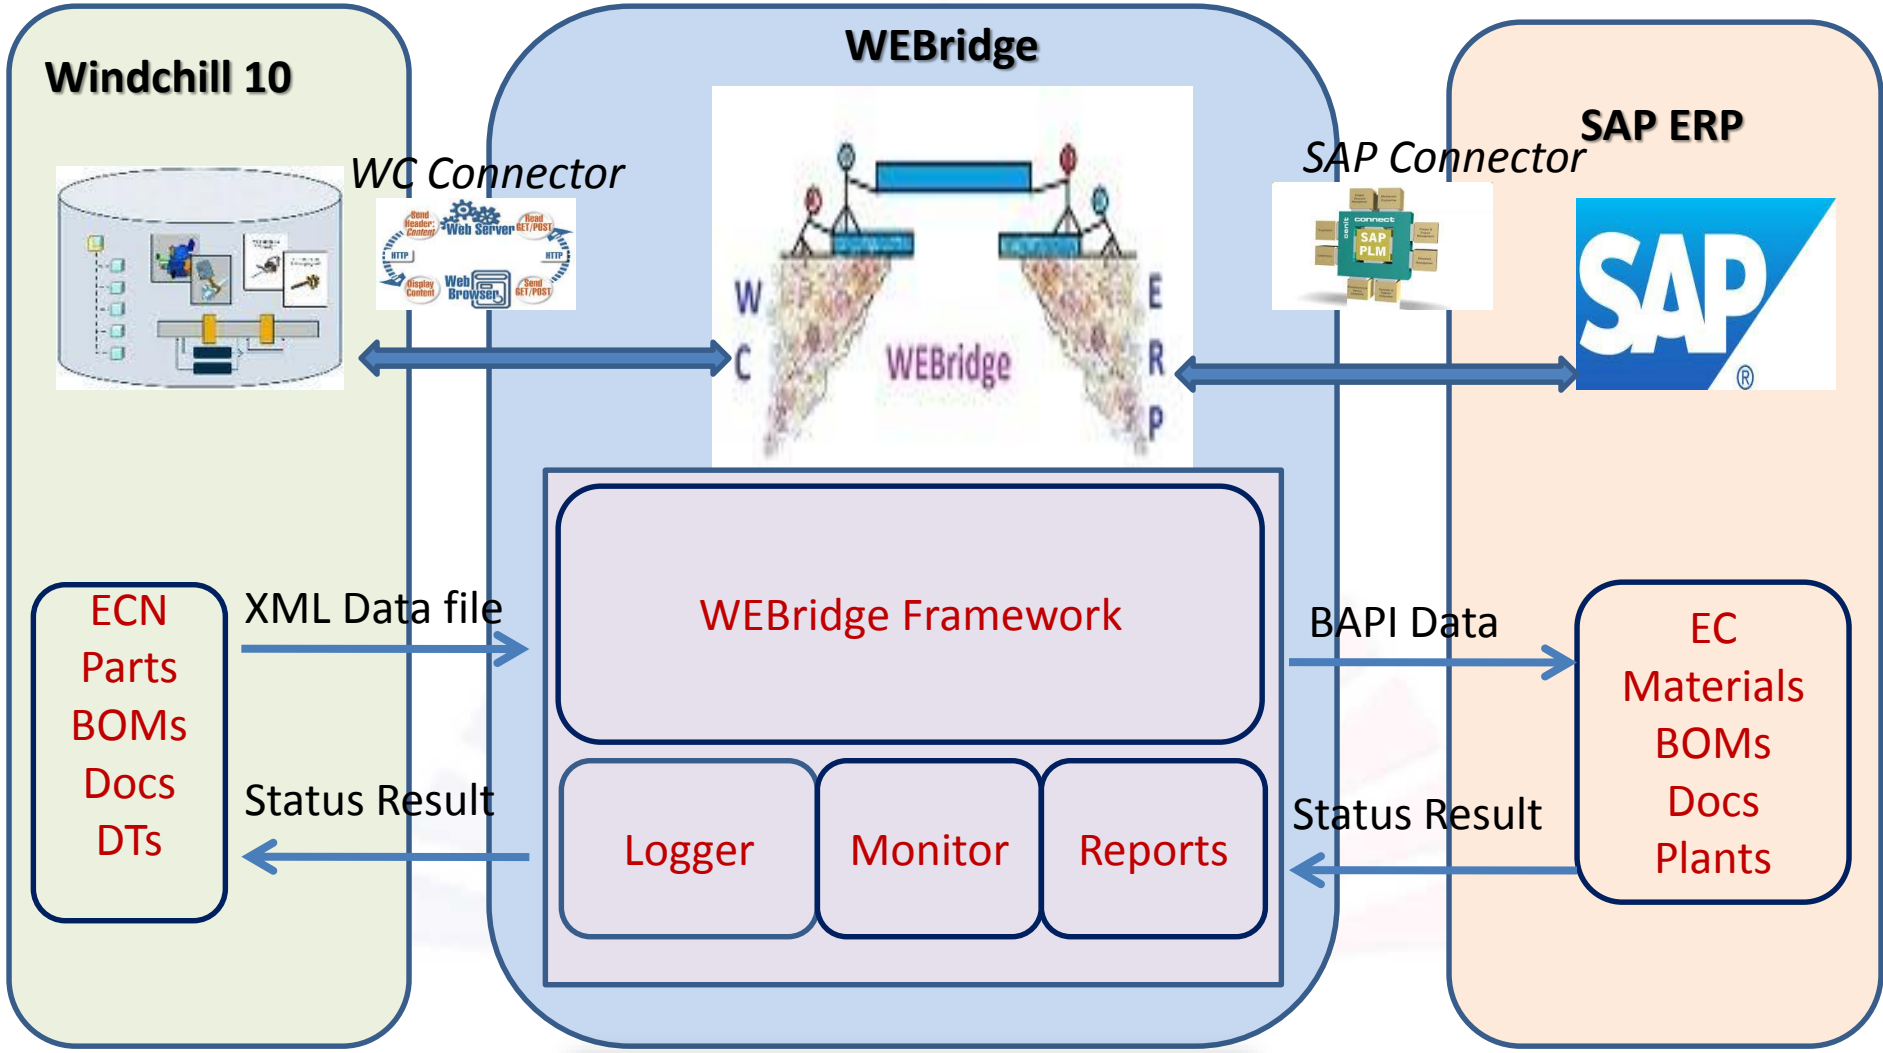

Architecture