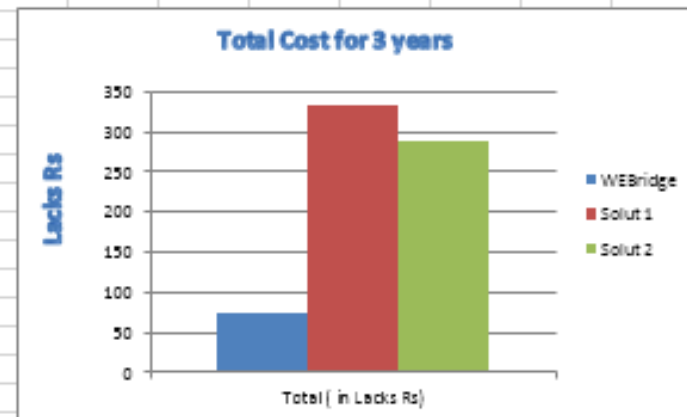

	WEBridge	Solut 1	Solut 2	Save in %
Licence Cost	25	60	50	50
Implimentation	25	150	125	75
Maintance				
1st Year	12	24	24	50
2nd Year	6	24	20	75
3rd Year	6	24	20	75
No of Users Licence	0	50	50	100
Total (in Lacks Rs)	74	332	289	400